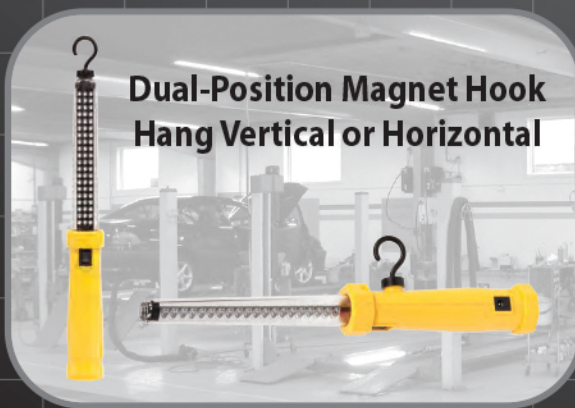

60 LED

Corded Work Light

Advanced LED Technology for the Shop

Super-bright LED wand provides broad even lighting for the best close-in illumination

Model SL-864
50 ft. cord on retractable metal reel
mounting kit included

Model SL-2125
25 ft. cord

BAYCO
Life Depends on Light™

Tapered Work Light for Easy Access Into Tight Places

WORK LIGHT FEATURES

- 60 premium LEDs • 120 lumens • never burn out
- LEDs are cool to the touch • 35,000 hour life
- Heavy-duty rocker switch
- Magnet in body + top and hook for hands-free lighting
- Chemical / moisture / impact resistant housing
- Heavy-duty cords resist abrasion