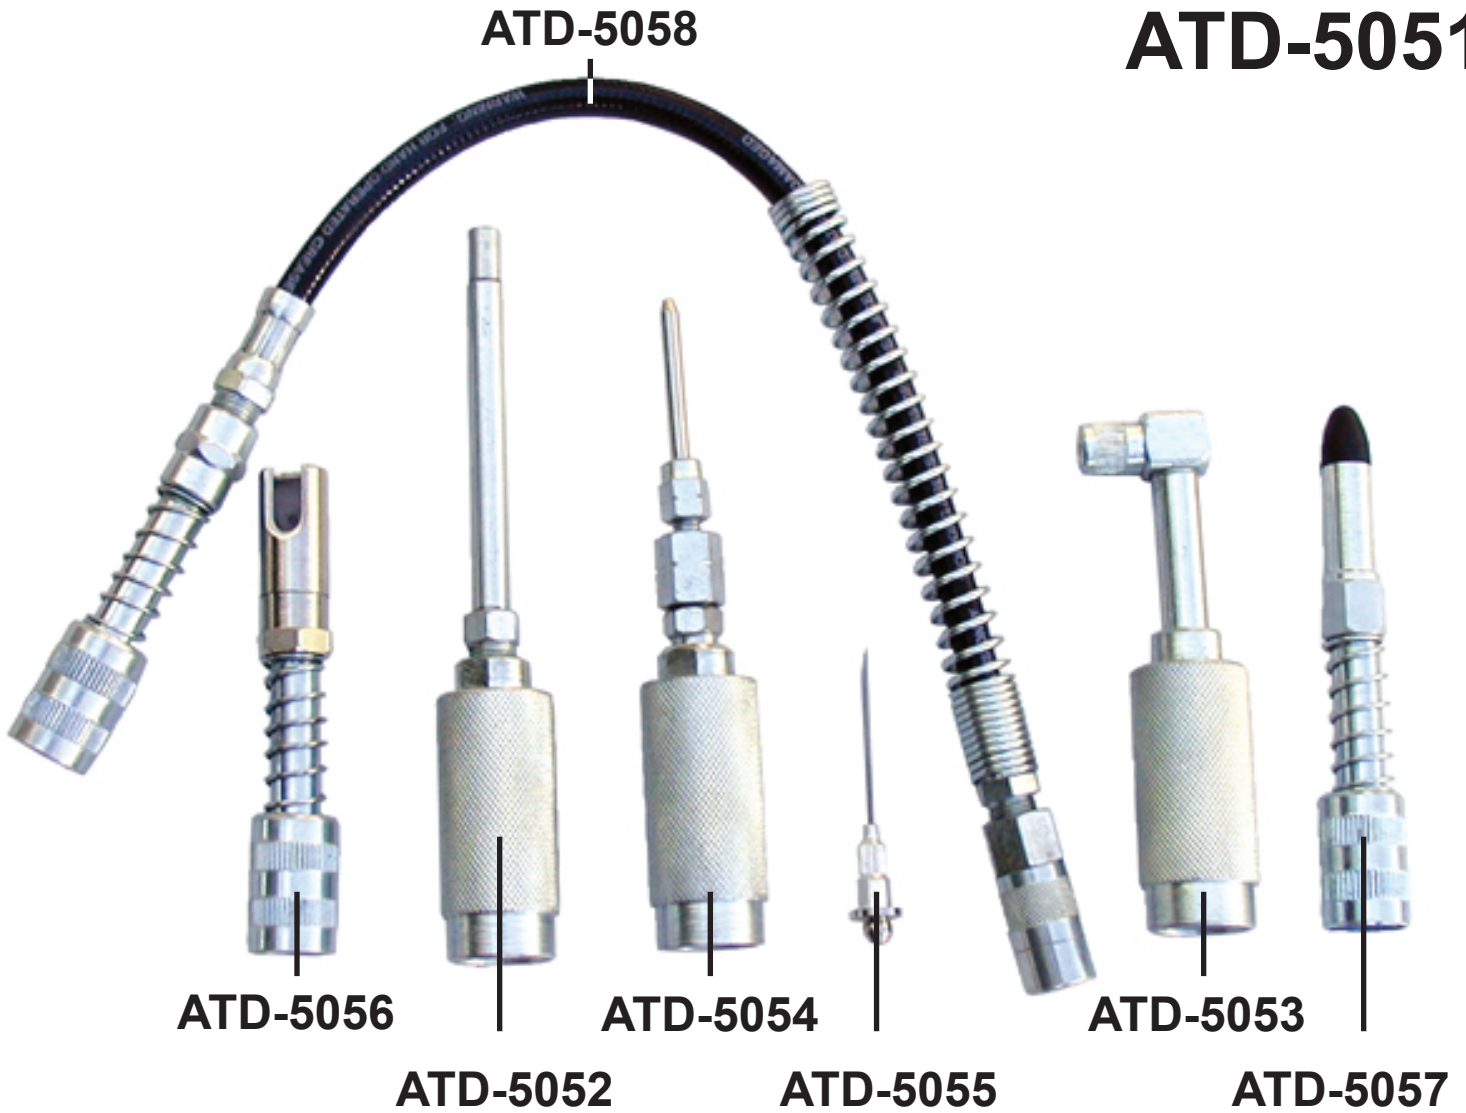

ATD-5051

- ATD-5052 - Recessed Lube Adapter**
- ATD-5053 - Right Angle Lube Adapter**
- ATD-5054 - Narrow Needle Nose Adapter**
- ATD-5055 - 1.5" 18 Ga. Grease Injector Needle**
- ATD-5056 - Right Angle Quick Disconnect Coupler**
- ATD-5057 - Seal-off Dispenser Quick Disconnect Coupler**
- ATD-5058 - 12" Hose with Spring Guard and Quick Disconnect Coupler**