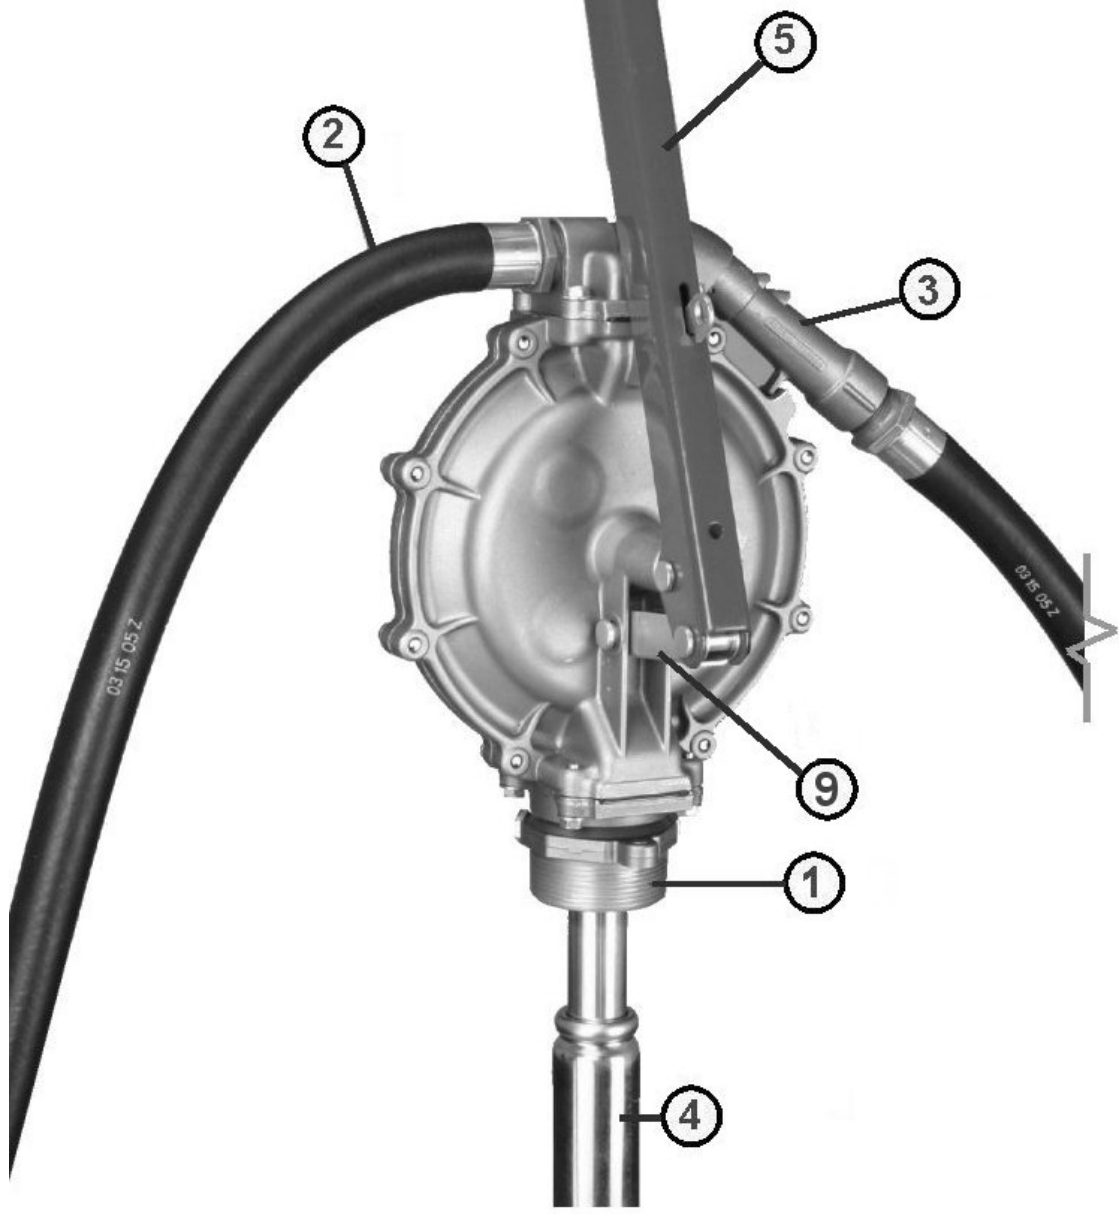

ATD-5025

ITEM#	ORDERING PART#	PART DESCRIPTION
1	PRT5025-01	2" DIE CAST BUNG ADAPTER
2	PRT5025-02	DISCHARGE HOSE WITHOUT OUTLET NOZZLE
3	PRT5025-03	OUTLET NOZZLE
4	PRT5025-04	TELESCOPIC TUBE
5	PRT5025-05	HANDLE WITH TWO RIVETS & 2 E-CLIPS
N/S	PRT5025-06	GASKET KIT - INCLUDES 2 GASKETS
N/S	PRT5025-07	OPTIONAL DRUM BRACE - BRA/DPP-1
N/S	PRT5025-08	DIAPHRAM - ASY/DPM/DPP/1
9	PRT5025-09	CONNECTING LINK