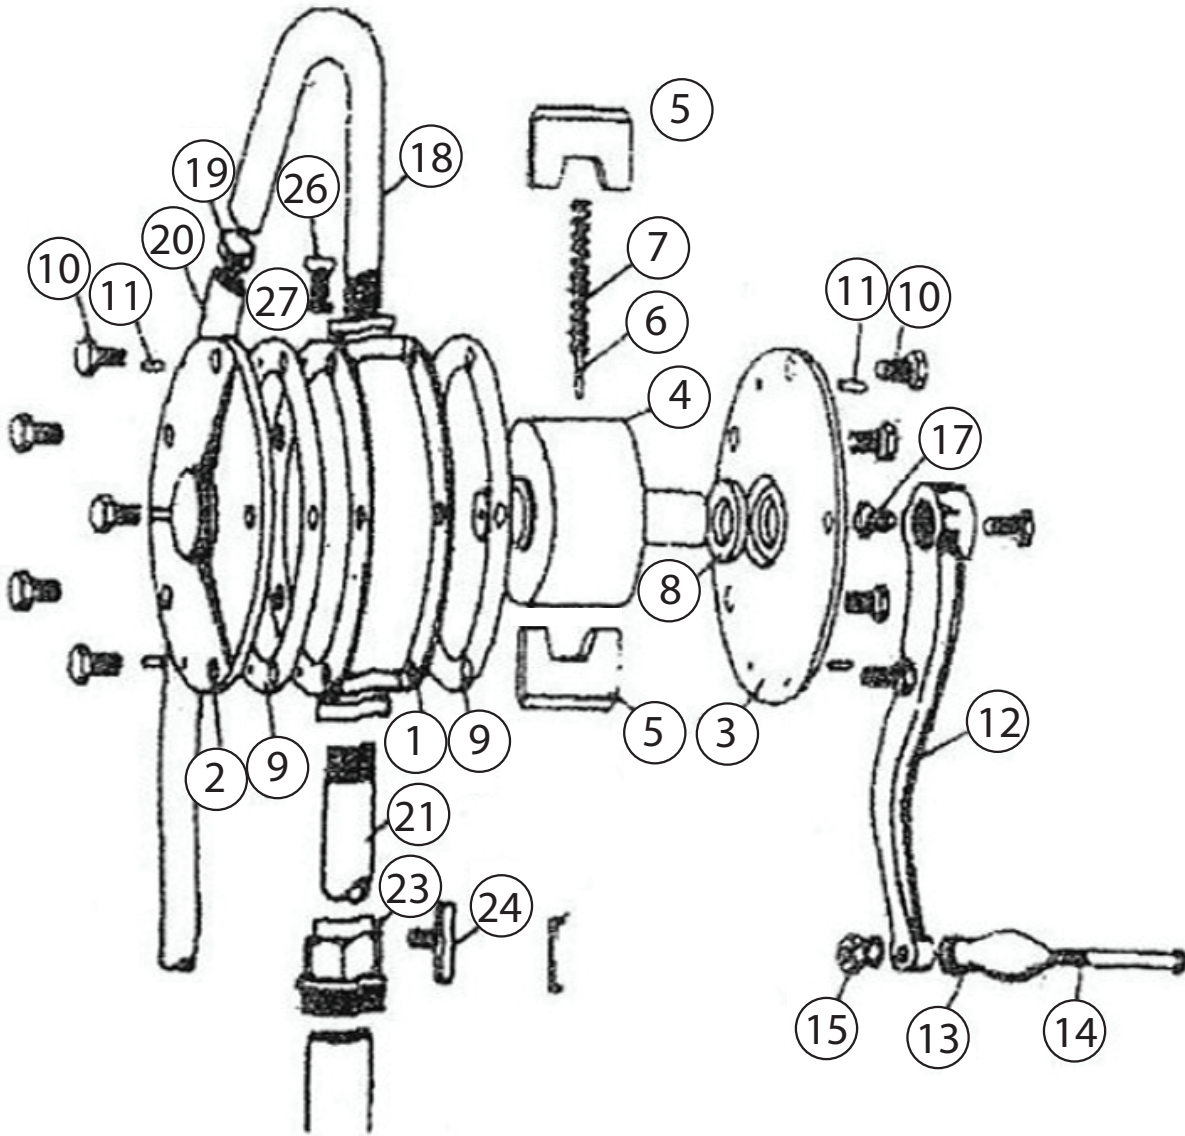

## ATD-5009

ITEM#	ORDERING PART#	PART DESCRIPTION
18	PRT5009-1	3/4" NPT OUTLET GNB25/3R3SPL1
12, 13, 14, 15	PRT5009-2	HANDLE ASSY. GNB/25/ACC5
5, 6, 7	PRT5009-3	IMPELLER SET GNB/25/ACC5
8	PRT5009-4	OIL SEAL GNB/25/ACC8
21	PRT5009-5	1" RIDGID PIPE 3 PCS W/ PART# 21 GNB/3R/01
23, 24	PRT5009-6	DRUM NUT W/PART# 23 & 24 GNB/DN/1

ITEM NUMBERS ARE SHOWN FOR REFERENCE ONLY  
 ONLY THE PARTS LISTED ABOVE ARE AVAILABLE FOR REPLACEMENT