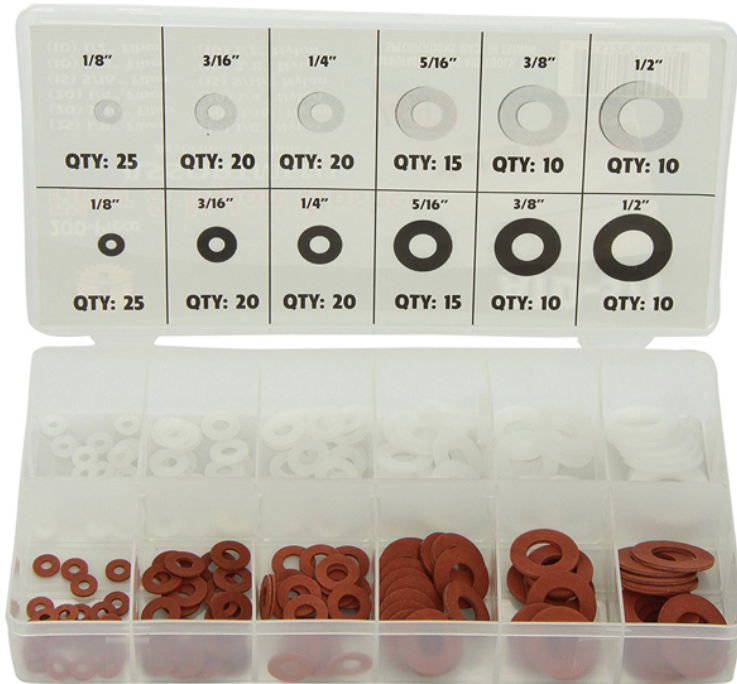

**ATD-371**

## 200 Pc. Fiber and Nylon Washer Assortment

Contains:

- (25) 1/8" Fiber
- (20) 3/16" Fiber
- (20) 1/4" Fiber
- (15) 5/16" Fiber
- (10) 3/8" Fiber
- (10) 1/2" Fiber
- (25) 1/8" Nylon
- (20) 3/16" Nylon
- (20) 1/4" Nylon
- (15) 5/16" Nylon
- (10) 3/8" Nylon
- (10) 1/2" Nylon
- Molded storage case included