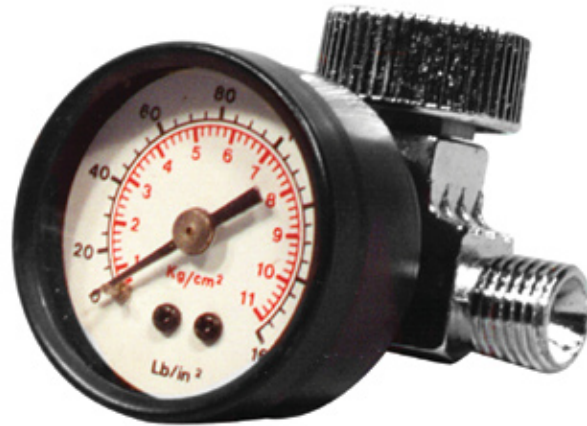

Model # WS11

PAINT & BODY EQUIPMENT

## Air Regulator with Guage

### FEATURES:

- Provides fine air control for spray guns and air tools
- Swivel top allows for easy installation
- Fits any spray gun or air tool
- Air Inlet NPT: 1/4"
- Air Outlet NPT: 1/4"