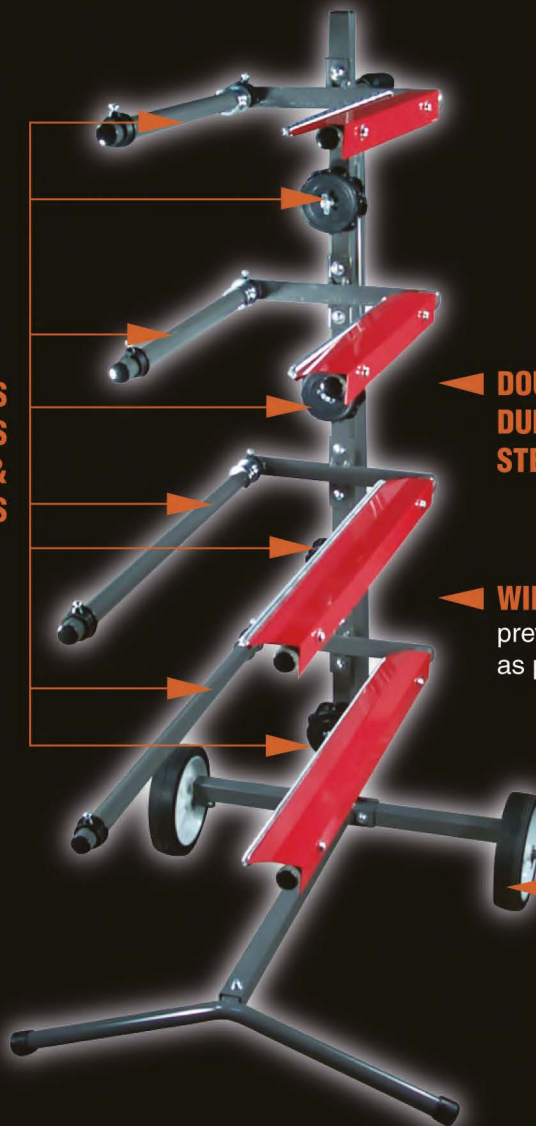

**Model # ASMS2**

**MASKING STATION  
TREE TYPE**

**INCLUDES BARS  
FOR 4 PAPER ROLLS  
UP TO 18" &  
4 TAPE ROLLS**

**DOUBLE WELDED  
DURABLE LIGHTWEIGHT  
STEEL FRAME**

**WIDE BASE DESIGN**  
prevents toppling  
as paper is dispensed

**NONSKID  
RUBBER WHEELS**  
easily moves  
masking station to job

Model	Weight
ASMS2	27 lbs.

**ONE HAND OPERATION**  
**EASY LOADING FOR**  
**PAPER ROLLS AND TAPE**

**PAINT & BODY**

Discover other paint and body repair on our website.