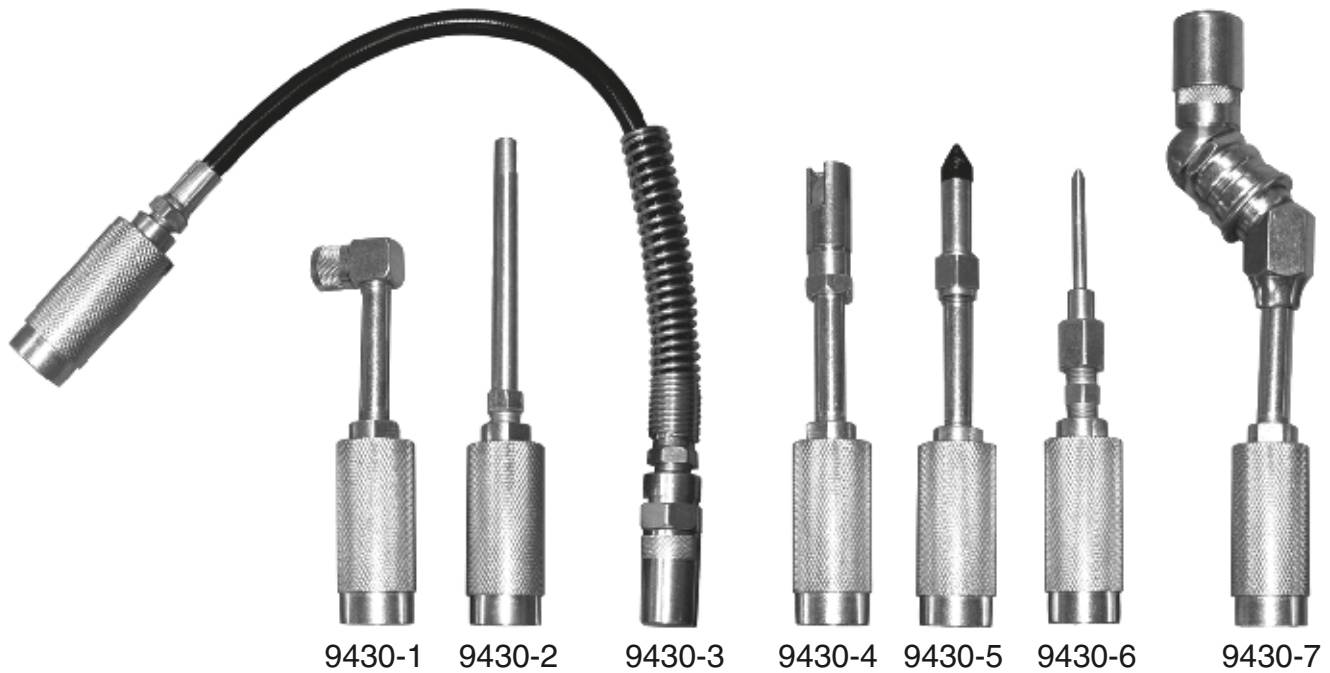

**Astro Pneumatic
Tool Company**

Model:

9430

Product Type:

Grease Fitting Adapter Set

PARTS BREAKDOWN

Parts List

Part No.	Description	Qty
9430-1	Press-On 90 Degree	1
9430-2	Straight Extension	1
9430-3	12" Hose Extension	1
9430-4	Slide-On 90 Degree Coupler	1
9430-5	Rubber Tipped Nozzle	1
9430-6	Needle Nozzle	1
9430-7	360 Degree Couple	1