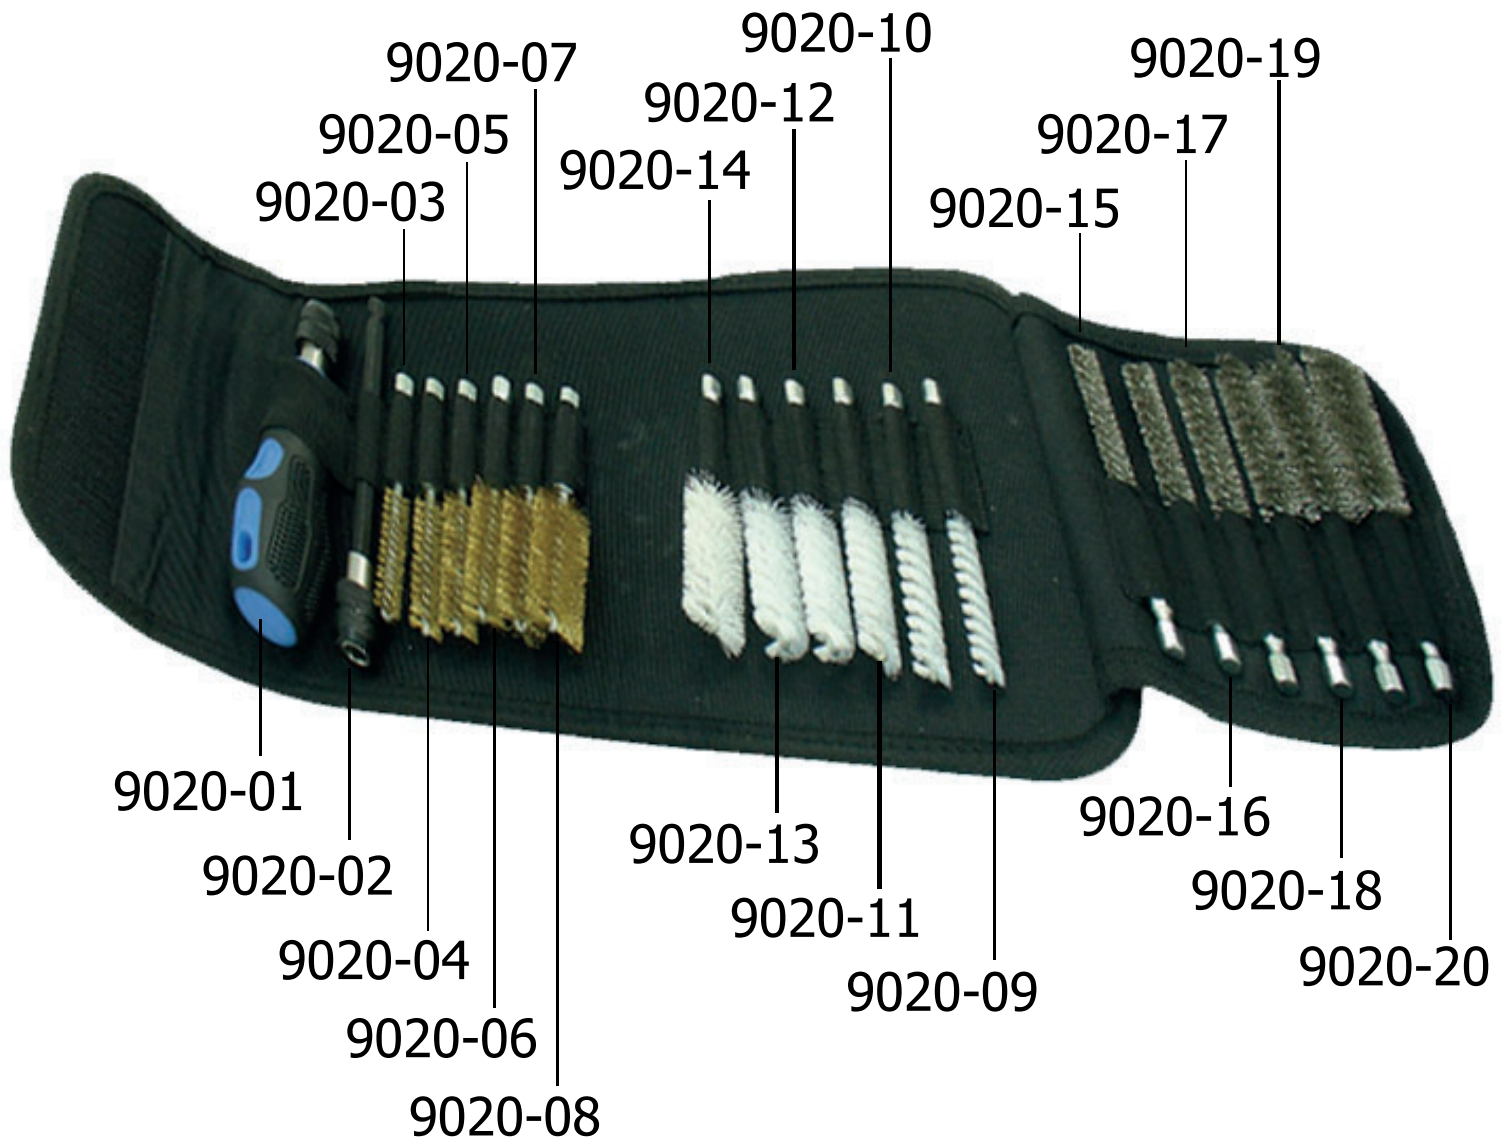

9020 Parts Breakdown

Part #	Description	Part #	Description
9020-01	Handle	9020-11	5/8" Nylon Brush
9020-02	Extension	9020-12	3/4" Nylon Brush
9020-03	3/8" Brass Brush	9020-13	1/4" Nylon Brush
9020-04	1/2" Brass Brush	9020-14	1" Nylon Brush
9020-05	5/8" Brass Brush	9020-15	3/8" Stainless Steel Brush
9020-06	3/4" Brass Brush	9020-16	1/2" Stainless Steel Brush
9020-07	1/4" Brass Brush	9020-17	5/8" Stainless Steel Brush
9020-08	1" Brass Brush	9020-18	3/4" Stainless Steel Brush
9020-09	3/8" Nylon Brush	9020-19	1/4" Stainless Steel Brush
9020-10	1/2" Nylon Brush	9020-20	1" Stainless Steel Brush