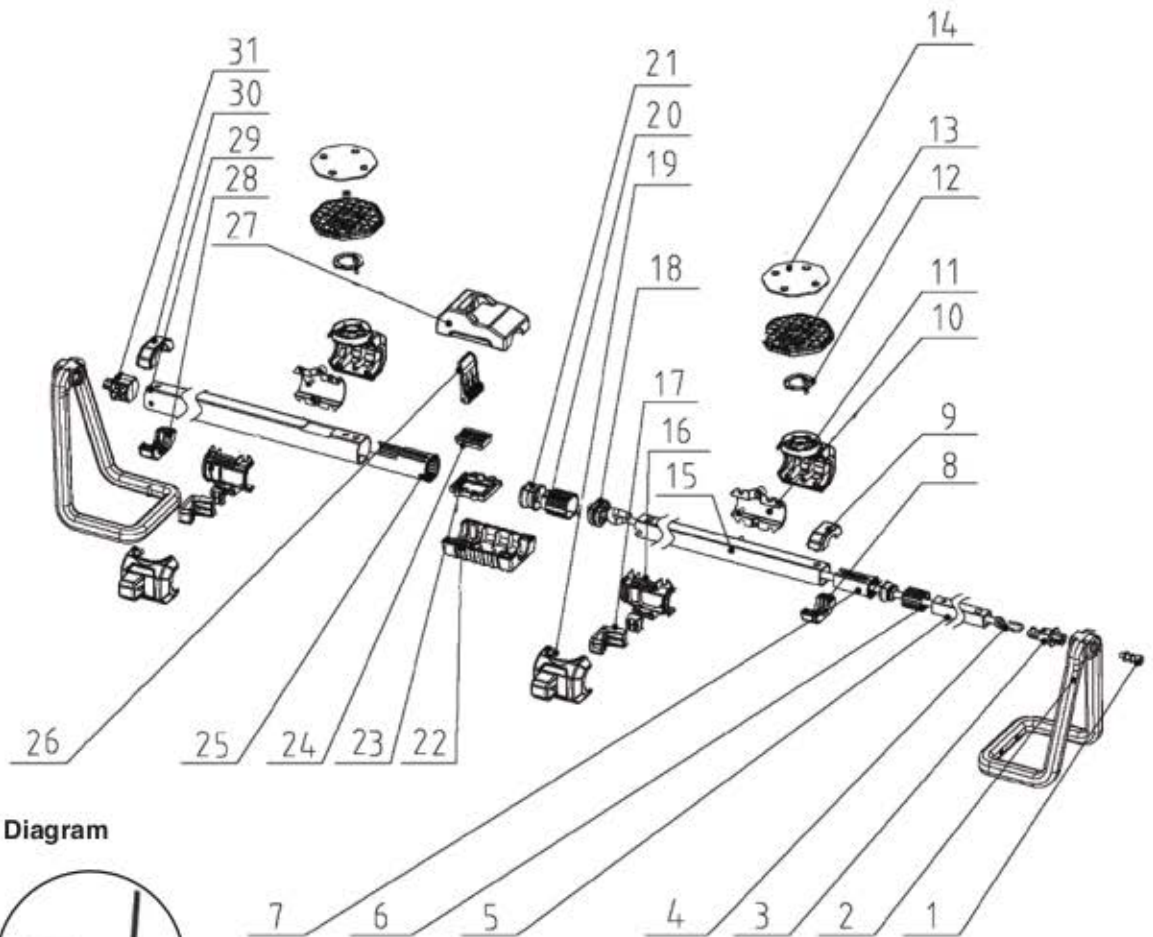

Model:

82ULB

Product Type:

UNDERHOOD LIGHT BAR**PARTS BREAKDOWN**

Astro Pneumatic

**Assembly Diagram****Parts List**

Index	Part No.	Description	Qty
1	82ULB-01	The Fixed Screws	1
2	82ULB-02	The Rubber Holder	1
3	82ULB-03	Small Tube Connector	1
4	82ULB-04	Elastic String	1
5	82ULB-05	Small Aluminium Tube	1
6	82ULB-06	Small Sleeve	1
7	82ULB-07	Middle Sleeve	1
8	82ULB-08	Small Tube Front Cover	1
9	82ULB-09	Small Tube Back Cover	1
10	82ULB-10	Tray Mid Tube Right Inner Holder	1
11	82ULB-11	Tray Right Cover	1
12	82ULB-12	Tray Plastic Bead	1
13	82ULB-13	Tray Base	1
14	82ULB-14	The Iron Base	1
15	82ULB-15	Middle Aluminium Tube	1
16	82ULB-16	Tray Mid Tube Left Inner Holder	1

Index	Part No.	Description	Qty
17	82ULB-17	Tray Button	1
18	82ULB-18	Small Tube Fixed Seal Ring	1
19	82ULB-19	Tray Left Cover	1
20	82ULB-20	Mid Tube Drivepipe	1
21	82ULB-21	Mid Tube Seal Ring	1
22	82ULB-22	Fixed Base Back Cover	1
23	82ULB-23	Fixed Base Pressing Plate	1
24	82ULB-24	Fixed Base Holder	1
25	82ULB-25	Big Tube Drivepipe	1
26	82ULB-26	Fixed Base Button	1
27	82ULB-27	Fixed Base Front Cover	1
28	82ULB-28	Big Tube Front Cover	1
29	82ULB-29	Large Aluminium Tube	1
30	82ULB-30	Big Tube Back Cover	1
31	82ULB-31	Big Tube Connector	1