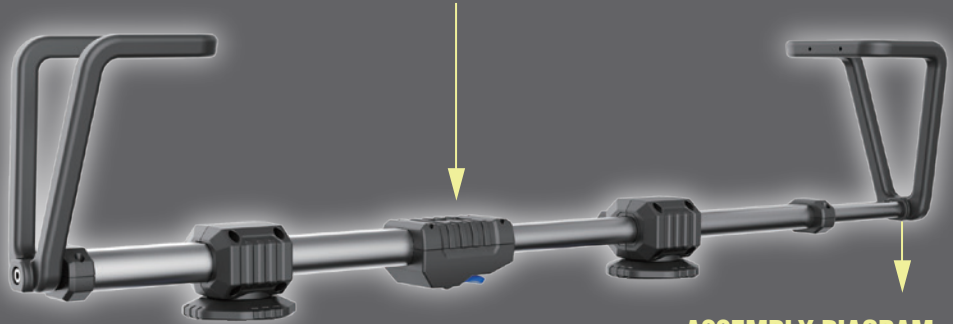

Model # 82ULB

**UNDERHOOD
LIGHT BAR**

INCLUDES OPTIONAL POUCH FOR RECHARGEABLE POWER-BANKS, STRAP TO CENTER BRACKET TO RUN POWER TO AND EXTEND THE WORKTIME OF YOUR LIGHTS (LIGHTS AND POWER-BANK NOT INCLUDED)

ASSEMBLY DIAGRAM

ALUMINUM 33.5" TO 82.5" EXPANDABLE UNDERHOOD BAR WITH ADJUSTABLE MOUNTS FOR WORK LIGHTS AND CORDLESS POWER-BANK STORAGE

| Model | Product Weight | Collapsed Size | Expanded Size |
|-------|----------------|----------------|---------------|
| 82ULB | 3lbs | 33.5 x 3 x 5 | 82.5 x 3 x 5 |

SELF-TENSIONING HOOD HOOK ENDS, QUICK ADJUST AND LOCKING LEVER CENTER BRACKET, AND TWO PUSH BUTTON ADJUST, LOCK AND ROTATE MOUNTING PADS FOR MAGNETIC WORK LIGHTS

AP Astro

82ULB

UNDERHOOD LIGHT BAR

FUTURE PROOF ▶▶

*UPGRADES AS YOUR LIGHTS DO
WORKING FOR YEARS & YEARS*

- ✓ Aluminum 33.5" to 82.5" expandable underhood bar with adjustable mounts for work lights and cordless power-bank storage
- ✓ Self-tensioning hood hook ends, quick adjust and locking lever center bracket, and two push button adjust, lock and rotate mounting pads for magnetic work lights
- ✓ Includes optional pouch for rechargeable power-banks, strap to center bracket to run power to and extend the worktime of your lights (lights and power-bank not included)