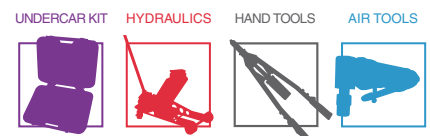

Model # 80SL

**800 LUMEN
RECHARGEABLE
SLIM LIGHT
W/ QUICK-SWAP
SYSTEM**

- INCLUDES HIGH OUTPUT WALL ADAPTER, CABLE, CHARGING BASE, 2,600MAH 18650 BATTERY AND 4,500MAH 26650 BATTERIES (2.5-4.5HR CHARGE TIME)

**DUAL COB LED
800LM MAIN LIGHT
(UP TO 3.25HRS ON HIGH)
FEATURES SIMPLE THUMB
WHEEL ADJUSTMENT FOR
OUTPUT, ALSO INCLUDES
150 LUMEN TOP FLASHLIGHT**

**FEATURES A FOLDING
BASE HOOK AND
ASTRO'S POPULAR
20LB MAGNETIC
SWIVEL BASE,
NOW WITH BUTTON
RELEASE FOR
QUICK BATTERY
REPLACEMENT**

Model	Led Type	Light Output	Color temperature	Input current
80SL	Front: Dual COB Flashlight: 2 x SMD	Front: 800lm Flashlight: 150lm	5500K (+/- 300K)	5V – 3A Max
Output current		Operating time	Operating temperature	
Light Location: 4.2V – 1A Max Battery Location: 4.2V – 2A Max		18650: 1.75Hrs (High), 3.25Hrs (Medium) 26650: 3.0Hrs (High), 5.5Hrs (Medium)	10°C ~ +46°C	
Charging time (depending on charging location)	Dimensions L/W/H	Materials	Switch	
18650: 2.5 - 4Hrs 26650: 4.5 - 7Hrs	170 x 85 x 375mm	Aluminum, PA66 Nylon, chemical resistant rubber	Rear vertical dimming wheel + button flashlight switch	

**NO MORE DOWN-TIME, WITH THE 80SL SYSTEM YOU
SIMPLY SWAP OUT LOW BATTERIES ON THE GO WITH
THE INCLUDED 18650 AND 26650 SIZE LITHIUM
CELLS OR EVEN YOUR OWN PROTECTED CELLS**

SHOP EQUIPMENT