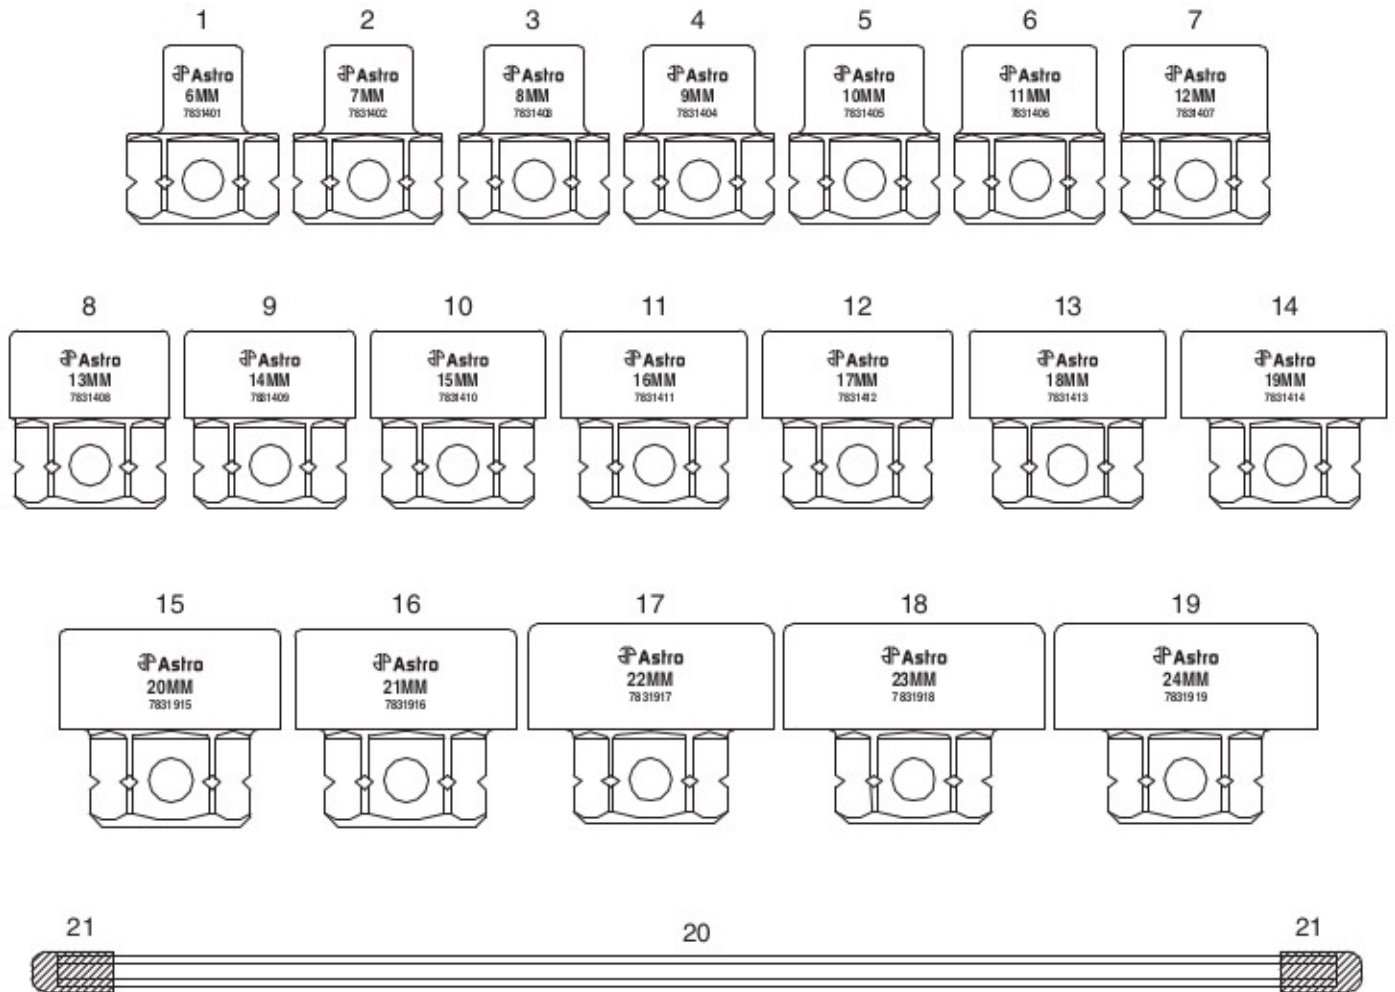

Model:

78319

Product Type:

**19PC 3/8" DRIVE LOW PROFILE NANO
IMPACT SOCKETS 6-24MM - NO SKIPS****PARTS BREAKDOWN****Parts List**

Index	Part No.	Description	Qty
1	7831401	6mm Nano Impact Socket	1
2	7831402	7mm Nano Impact Socket	1
3	7831403	8mm Nano Impact Socket	1
4	7831404	9mm Nano Impact Socket	1
5	7831405	10mm Nano Impact Socket	1
6	7831406	11mm Nano Impact Socket	1
7	7831407	12mm Nano Impact Socket	1
8	7831408	13mm Nano Impact Socket	1
9	7831409	14mm Nano Impact Socket	1
10	7831410	15mm Nano Impact Socket	1
11	7831411	16mm Nano Impact Socket	1

Index	Part No.	Description	Qty
12	7831412	17mm Nano Impact Socket	1
13	7831413	18mm Nano Impact Socket	1
14	7831414	19mm Nano Impact Socket	1
15	7831915	20mm Nano Impact Socket	1
16	7831916	21mm Nano Impact Socket	1
17	7831917	22mm Nano Impact Socket	1
18	7831918	23mm Nano Impact Socket	1
19	7831919	24mm Nano Impact Socket	1
20	7831920	Aluminum Socket Holder	1
21	7831921	Black Rubber Sheath	2