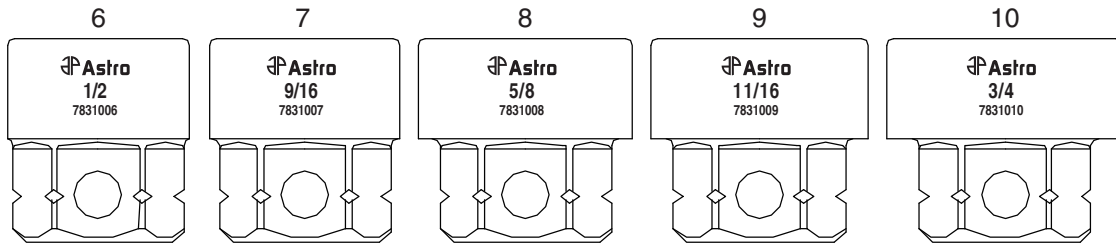

PARTS BREAKDOWN

Parts List

Index	Part No.	Description	Qty
1	7831001	1/4" Nano Impact Socket	1
2	7831002	9/32" Nano Impact Socket	1
3	7831003	5/16" Nano Impact Socket	1
4	7831004	3/8" Nano Impact Socket	1
5	7831005	7/16" Nano Impact Socket	1
6	7831006	1/2" Nano Impact Socket	1
7	7831007	9/16" Nano Impact Socket	1
8	7831008	5/8" Nano Impact Socket	1
9	7831009	11/16" Nano Impact Socket	1
10	7831010	3/4" Nano Impact Socket	1
11	7831011	Aluminum Socket Holder(285mm)	1
12	7831012	Black Rubber Sheath	2