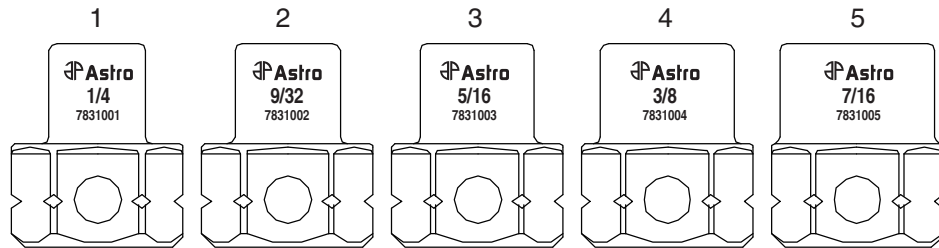

PARTS BREAKDOWN

Parts List

Index	Part No.	Description	Qty
1	7831001	1/4" Nano Impact Socket	1
2	7831002	9/32" Nano Impact Socket	1
3	7831003	5/16" Nano Impact Socket	1
4	7831004	3/8" Nano Impact Socket	1
5	7831005	7/16" Nano Impact Socket	1
6	7831006	1/2" Nano Impact Socket	1
7	7831007	9/16" Nano Impact Socket	1
8	7831008	5/8" Nano Impact Socket	1
9	7831009	11/16" Nano Impact Socket	1
10	7831010	3/4" Nano Impact Socket	1
11	7831011	Aluminum Socket Holder(285mm)	1
12	7831012	Black Rubber Sheath	2