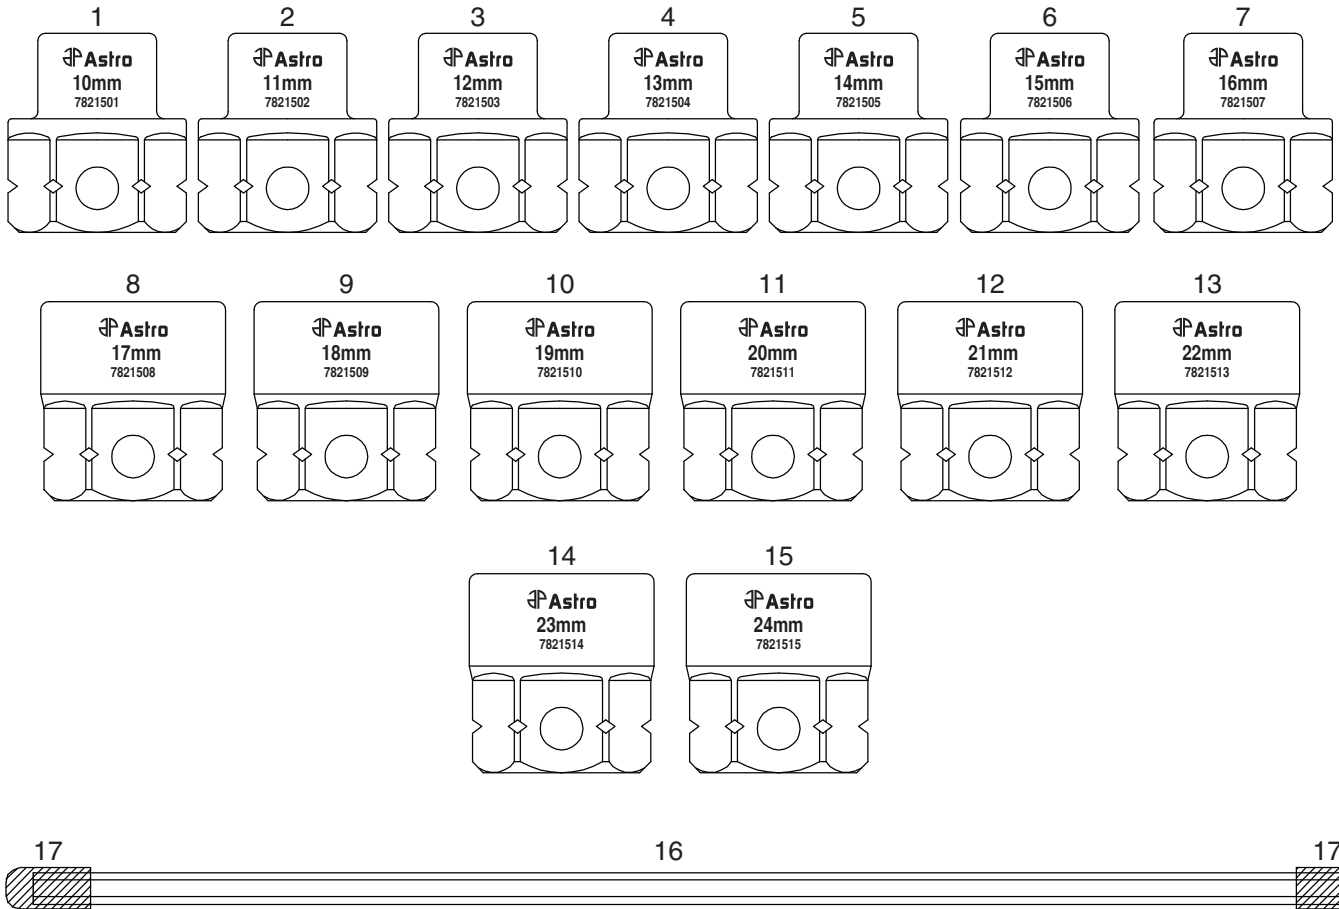

PARTS BREAKDOWN

Parts List

Index	Part No.	Description	Qty
1	7821501	10mm Nano Impact Socket	1
2	7821502	11mm Nano Impact Socket	1
3	7821503	12mm Nano Impact Socket	1
4	7821504	13mm Nano Impact Socket	1
5	7821505	14mm Nano Impact Socket	1
6	7821506	15mm Nano Impact Socket	1
7	7821507	16mm Nano Impact Socket	1
8	7821508	17mm Nano Impact Socket	1
9	7821509	18mm Nano Impact Socket	1
10	7821510	19mm Nano Impact Socket	1
11	7821511	20mm Nano Impact Socket	1
12	7821512	21mm Nano Impact Socket	1
13	7821513	22mm Nano Impact Socket	1
14	7821514	23mm Nano Impact Socket	1
15	7821515	24mm Nano Impact Socket	1
16	7821516	Aluminum Socket Holder(460mm)	1
17	7831012	Black Rubber Sheath	2