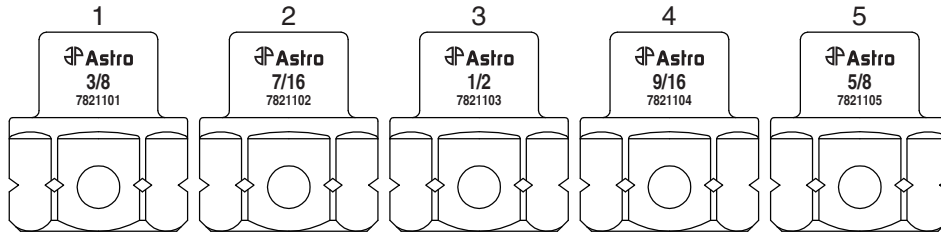

PARTS BREAKDOWN

Parts List

Index	Part No.	Description	Qty
1	7821101	3/8" Nano Impact Socket	1
2	7821102	7/16" Nano Impact Socket	1
3	7821103	1/2" Nano Impact Socket	1
4	7821104	9/16" Nano Impact Socket	1
5	7821105	5/8" Nano Impact Socket	1
6	7821106	11/16" Nano Impact Socket	1
7	7821107	3/4" Nano Impact Socket	1
8	7821108	13/16" Nano Impact Socket	1
9	7821109	7/8" Nano Impact Socket	1
10	7821110	15/16" Nano Impact Socket	1
11	7821111	1" Nano Impact Socket	1
12	7821112	Aluminum Socket Holder(360mm)	1
13	7831012	Black Rubber Sheath	2