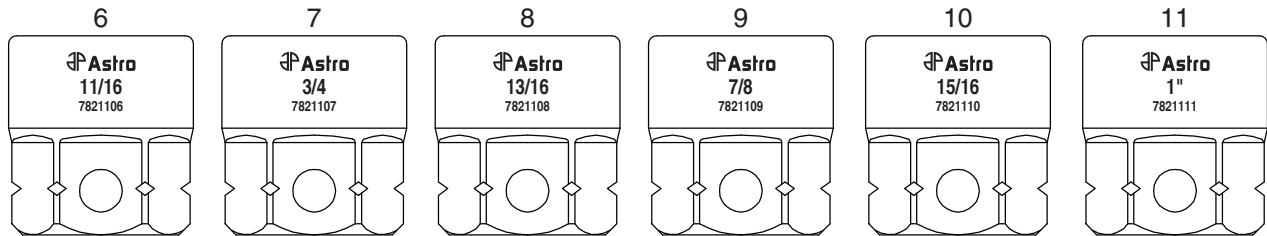

PARTS BREAKDOWN

Parts List

Index	Part No.	Description	Qty
1	7821101	3/8" Nano Impact Socket	1
2	7821102	7/16" Nano Impact Socket	1
3	7821103	1/2" Nano Impact Socket	1
4	7821104	9/16" Nano Impact Socket	1
5	7821105	5/8" Nano Impact Socket	1
6	7821106	11/16" Nano Impact Socket	1
7	7821107	3/4" Nano Impact Socket	1
8	7821108	13/16" Nano Impact Socket	1
9	7821109	7/8" Nano Impact Socket	1
10	7821110	15/16" Nano Impact Socket	1
11	7821111	1" Nano Impact Socket	1
12	7821112	Aluminum Socket Holder(360mm)	1
13	7831012	Black Rubber Sheath	2