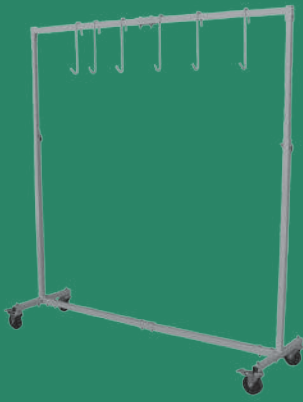

Astro Pneumatic Tool Company

MODEL NO.

7306

**ADJUSTABLE 7 FOOT
PAINT HANGER**

BRAND NEW
and IN STOCK NOW!

**QUICK,
EASY AND
CONVENIENT
USE**

**6 HOOKS TO HOLD
PARTS FOR PAINTING
OR DRYING**

5ft. 10in.

**STEEL TUBING
POWDER COATED**

**ADJUSTABLE FRAME
EXTENDS FROM
5' TO 8'**

**ITEM WEIGHT:
37.5lb (17kg)**

**4" PU
CASTER WHEELS
2 SWIVEL &
2 SWIVEL W/ BRAKE**

Model # 7306

**ADJUSTABLE 7'
PAINT HANGER**

**6 HOOKS TO HOLD PARTS
FOR PAINTING OR DRYING**

**ADJUSTABLE FRAME
EXTENDS FROM
50-80"**

**STEEL TUBING
POWDER COATED**

**4" PU
CASTER WHEELS
2 SWIVEL &
2 SWIVEL W/ BRAKE**

QUICK, EASY AND CONVENIENT TO USE

Model	Weight	Dimensions W x H
7306	17kg	20"x50-80"