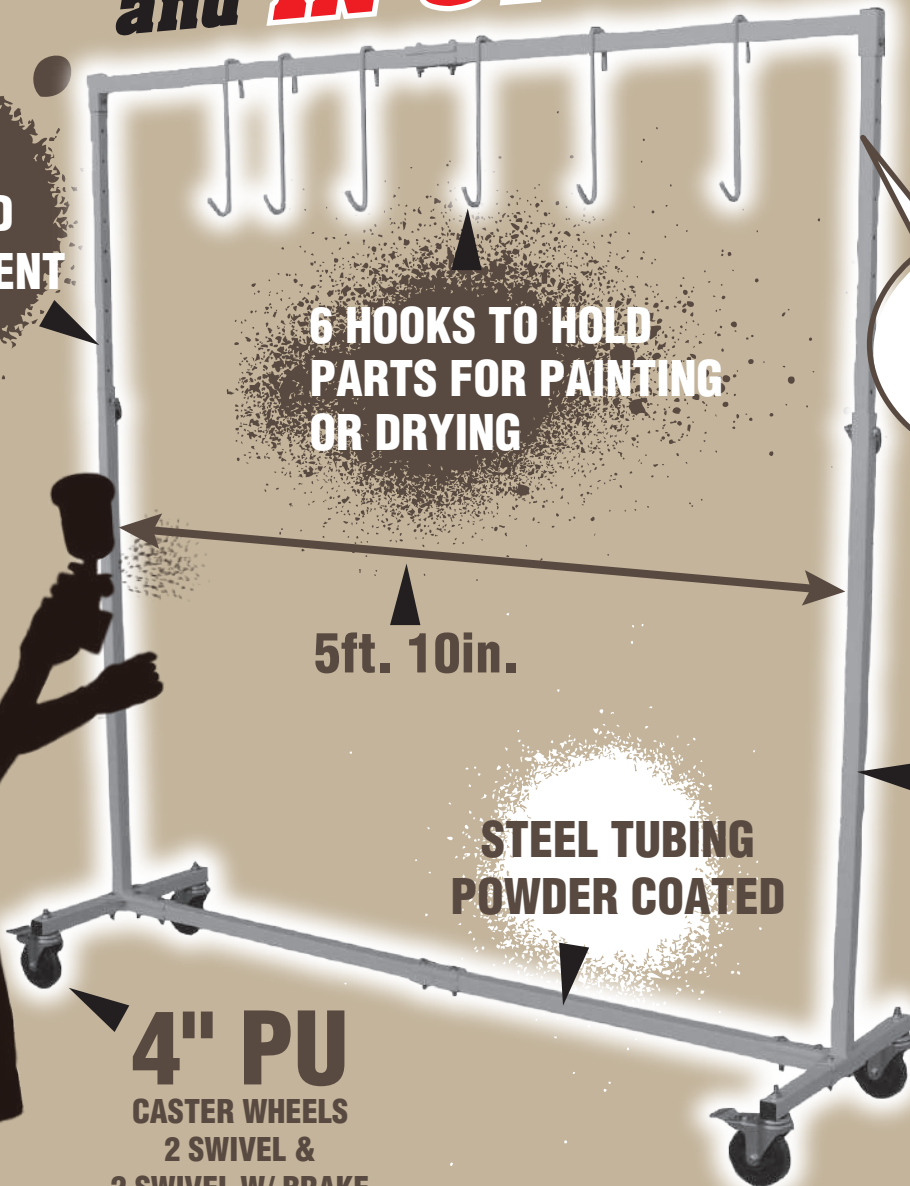

Astro Pneumatic Tool Company

MODEL NO.

7306

**ADJUSTABLE 7 FOOT
PAINT HANGER**

BRAND NEW
and IN STOCK NOW!

**QUICK,
EASY AND
CONVENIENT
USE**

**6 HOOKS TO HOLD
PARTS FOR PAINTING
OR DRYING**

5ft. 10in.

**STEEL TUBING
POWDER COATED**

**ADJUSTABLE FRAME
EXTENDS FROM
5' TO 8'**

**ITEM WEIGHT:
37.5lb (17kg)**

**4" PU
CASTER WHEELS
2 SWIVEL &
2 SWIVEL W/ BRAKE**

Model # 7306

**ADJUSTABLE 7'
PAINT HANGER**

**6 HOOKS TO HOLD PARTS
FOR PAINTING OR DRYING**

**ADJUSTABLE FRAME
EXTENDS FROM
50-80"**

**STEEL TUBING
POWDER COATED**

**4" PU
CASTER WHEELS
2 SWIVEL &
2 SWIVEL W/ BRAKE**

QUICK, EASY AND CONVENIENT TO USE

Model	Weight	Dimensions W x H
7306	17kg	20"x50-80"