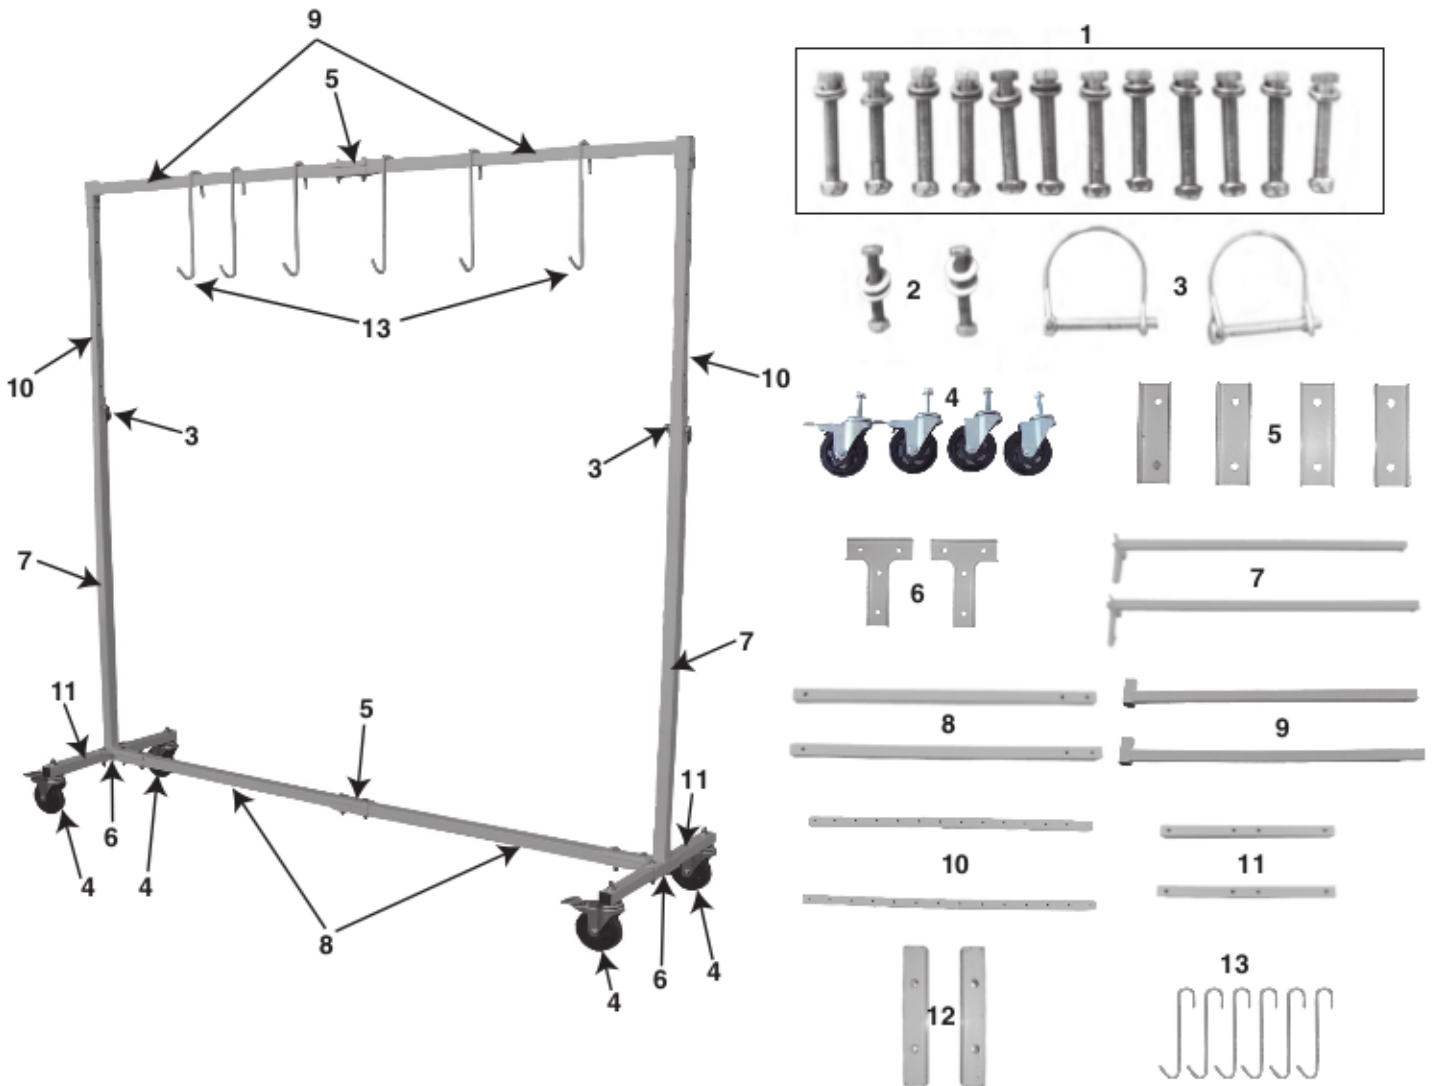

PARTS BREAKDOWN

Parts List

Index No.	Part No.	Description	Qty	Index No.	Part No.	Description	Qty
1	7306-01	Long Bolt Assembly	12	8	7306-08	Bottom Frame	2
2	7306-02	Short Bolt Assembly	2	9	7306-09	Top Frame	2
3	7306-03	Adjusting Pin	2	10	7306-10	Adjusting Frame	2
4	7306-04	Caster Assembly	4	11	7306-11	Frame Axle	2
5	7306-05	2-Hole Frame Bracket Clamp	4	12	7306-12	Frame Support Insert	2
6	7306-06	4-Hole T Bracket Clamp	2	13	7306-13	Hanging Hooks	6
7	7306-07	Main Frame	2				