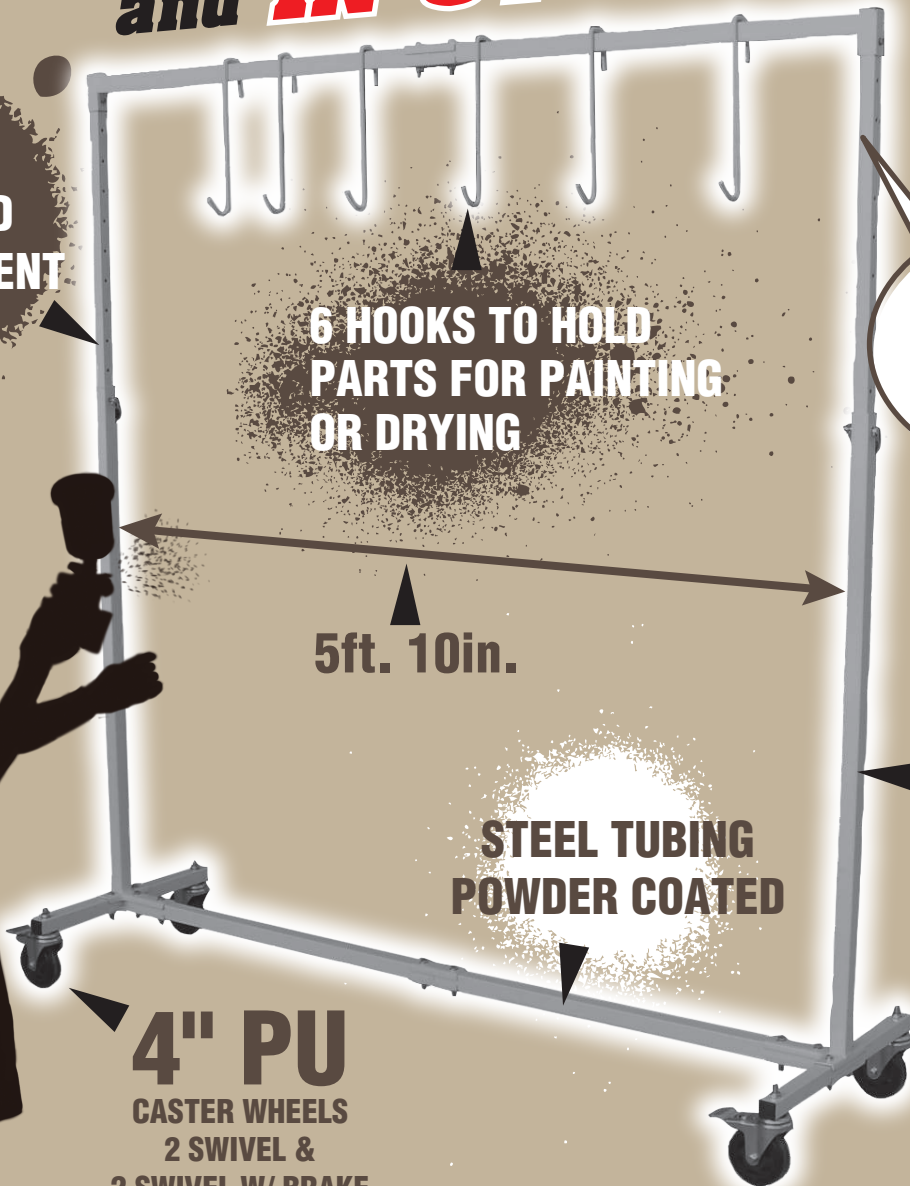

# ADJUSTABLE 7 FOOT PAINT HANGER

**BRAND NEW**  
and **IN STOCK NOW!**

**QUICK,  
EASY AND  
CONVENIENT  
USE**

**6 HOOKS TO HOLD  
PARTS FOR PAINTING  
OR DRYING**

**5ft. 10in.**

**STEEL TUBING  
POWDER COATED**

**ADJUSTABLE FRAME  
EXTENDS FROM  
5' TO 8'**

**ITEM WEIGHT:  
37.5lb (17kg)**

**4" PU  
CASTER WHEELS  
2 SWIVEL &  
2 SWIVEL W/ BRAKE**

**PARTS BREAKDOWN**

**Parts List**

Index No.	Part No.	Description	Qty	Index No.	Part No.	Description	Qty
1	7306-01	Long Bolt Assembly	12	8	7306-08	Bottom Frame	2
2	7306-02	Short Bolt Assembly	2	9	7306-09	Top Frame	2
3	7306-03	Adjusting Pin	2	10	7306-10	Adjusting Frame	2
4	7306-04	Caster Assembly	4	11	7306-11	Frame Axle	2
5	7306-05	2-Hole Frame Bracket Clamp	4	12	7306-12	Frame Support Insert	2
6	7306-06	4-Hole T Bracket Clamp	2	13	7306-13	Hanging Hooks	6
7	7306-07	Main Frame	2				