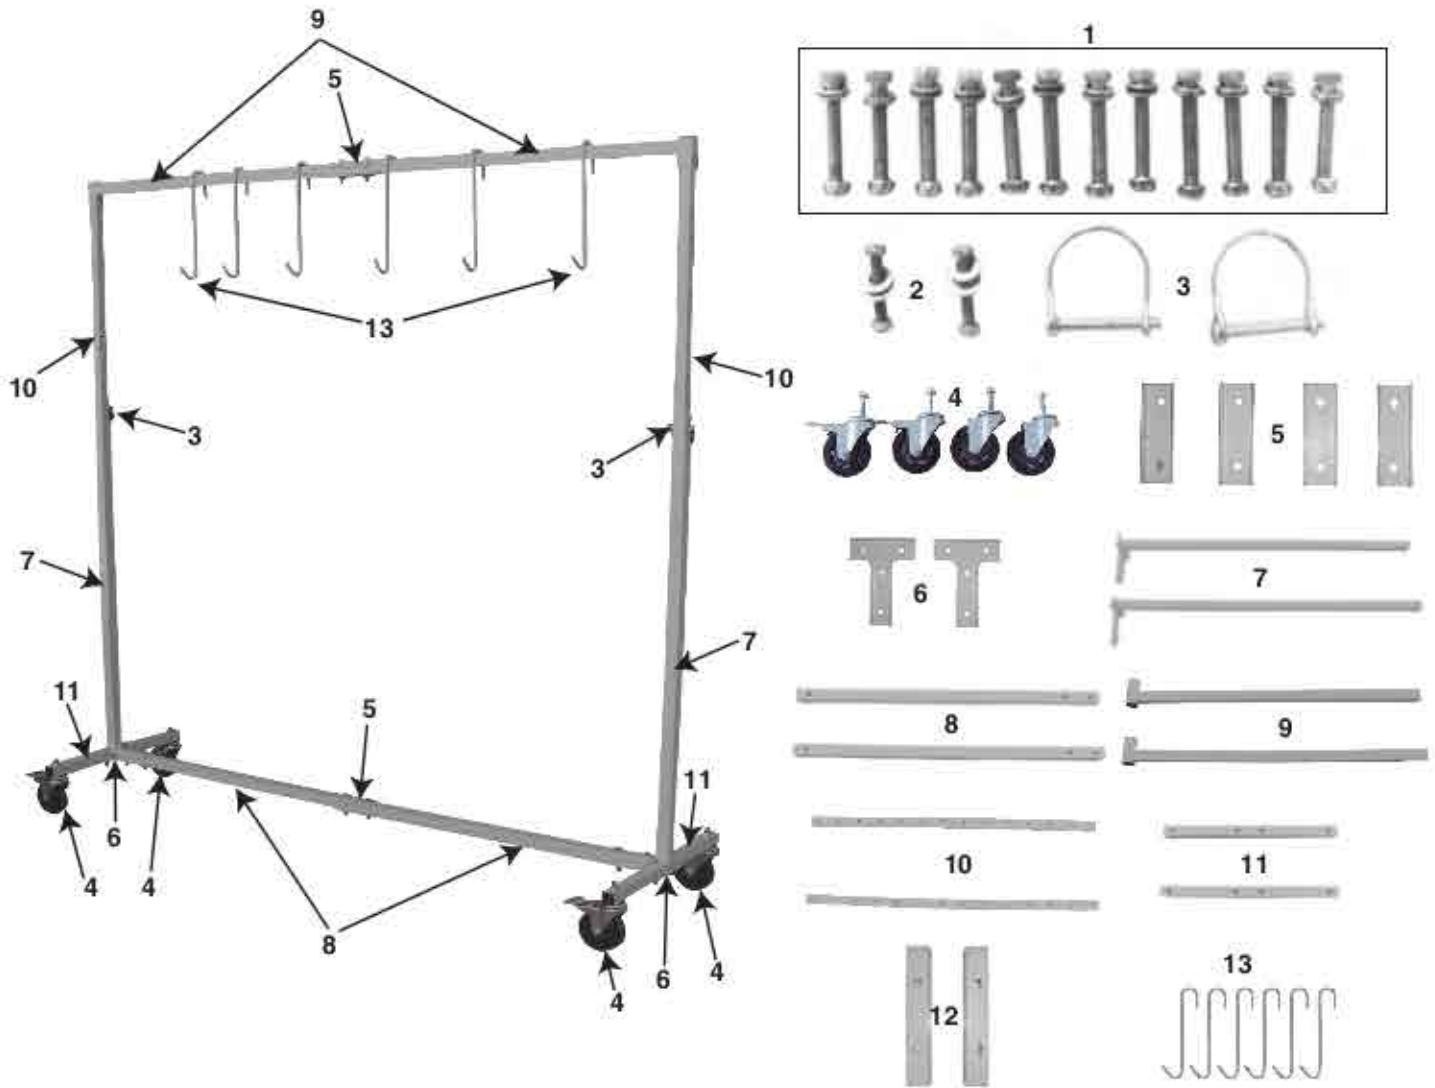

# ADJUSTABLE 7 FOOT PAINT HANGER

**BRAND NEW**  
and **IN STOCK NOW!**

**QUICK,  
EASY AND  
CONVENIENT  
USE**

**6 HOOKS TO HOLD  
PARTS FOR PAINTING  
OR DRYING**

**5ft. 10in.**

**STEEL TUBING  
POWDER COATED**

**ADJUSTABLE FRAME  
EXTENDS FROM  
5' TO 8'**

**ITEM WEIGHT:  
37.5lb (17kg)**

**4" PU  
CASTER WHEELS  
2 SWIVEL &  
2 SWIVEL W/ BRAKE**

**PARTS BREAKDOWN**

**Parts List**

Index No.	Part No.	Description	Qty	Index No.	Part No.	Description	Qty
1	7306-01	Long Bolt Assembly	12	8	7306-08	Bottom Frame	2
2	7306-02	Short Bolt Assembly	2	9	7306-09	Top Frame	2
3	7306-03	Adjusting Pin	2	10	7306-10	Adjusting Frame	2
4	7306-04	Caster Assembly	4	11	7306-11	Frame Axle	2
5	7306-05	2-Hole Frame Bracket Clamp	4	12	7306-12	Frame Support Insert	2
6	7306-06	4-Hole T Bracket Clamp	2	13	7306-13	Hanging Hooks	6
7	7306-07	Main Frame	2				