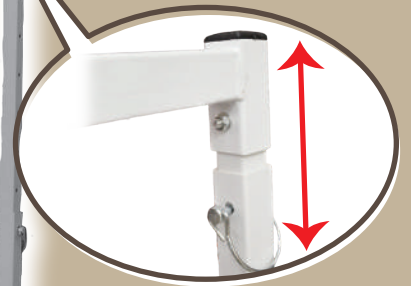

# ADJUSTABLE 7 FOOT PAINT HANGER

**BRAND NEW**  
and **IN STOCK NOW!**

**QUICK,  
EASY AND  
CONVENIENT  
USE**

**6 HOOKS TO HOLD  
PARTS FOR PAINTING  
OR DRYING**

**5ft. 10in.**

**STEEL TUBING  
POWDER COATED**

**ADJUSTABLE FRAME  
EXTENDS FROM  
5' TO 8'**

**ITEM WEIGHT:  
37.5lb (17kg)**

**4" PU  
CASTER WHEELS  
2 SWIVEL &  
2 SWIVEL W/ BRAKE**

**PARTS BREAKDOWN**

**Parts List**

Index No.	Part No.	Description	Qty	Index No.	Part No.	Description	Qty
1	7306-01	Long Bolt Assembly	12	8	7306-08	Bottom Frame	2
2	7306-02	Short Bolt Assembly	2	9	7306-09	Top Frame	2
3	7306-03	Adjusting Pin	2	10	7306-10	Adjusting Frame	2
4	7306-04	Caster Assembly	4	11	7306-11	Frame Axle	2
5	7306-05	2-Hole Frame Bracket Clamp	4	12	7306-12	Frame Support Insert	2
6	7306-06	4-Hole T Bracket Clamp	2	13	7306-13	Hanging Hooks	6
7	7306-07	Main Frame	2				