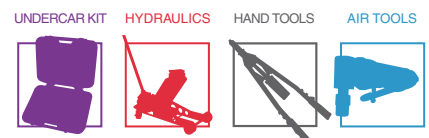

Model # 72SL

**720 LUMEN
RECHARGEABLE
LED USB-C
SLIM LIGHT**

Model	Light Output	Charge Time
72SL	60~720 Lumen (Front), 120 Lumen (Top)	Approx. 2.5 hrs
Working Time		Battery Specification
Approx. 3.5-4hrs on high, 8hrs @ 50%		Lithium-ion 3.7V 3,350mAh
Dimmer Wheel Function		Charge Type
60~720 Lumen		USB-C Quick Charge 5V2A

SHOP EQUIPMENT