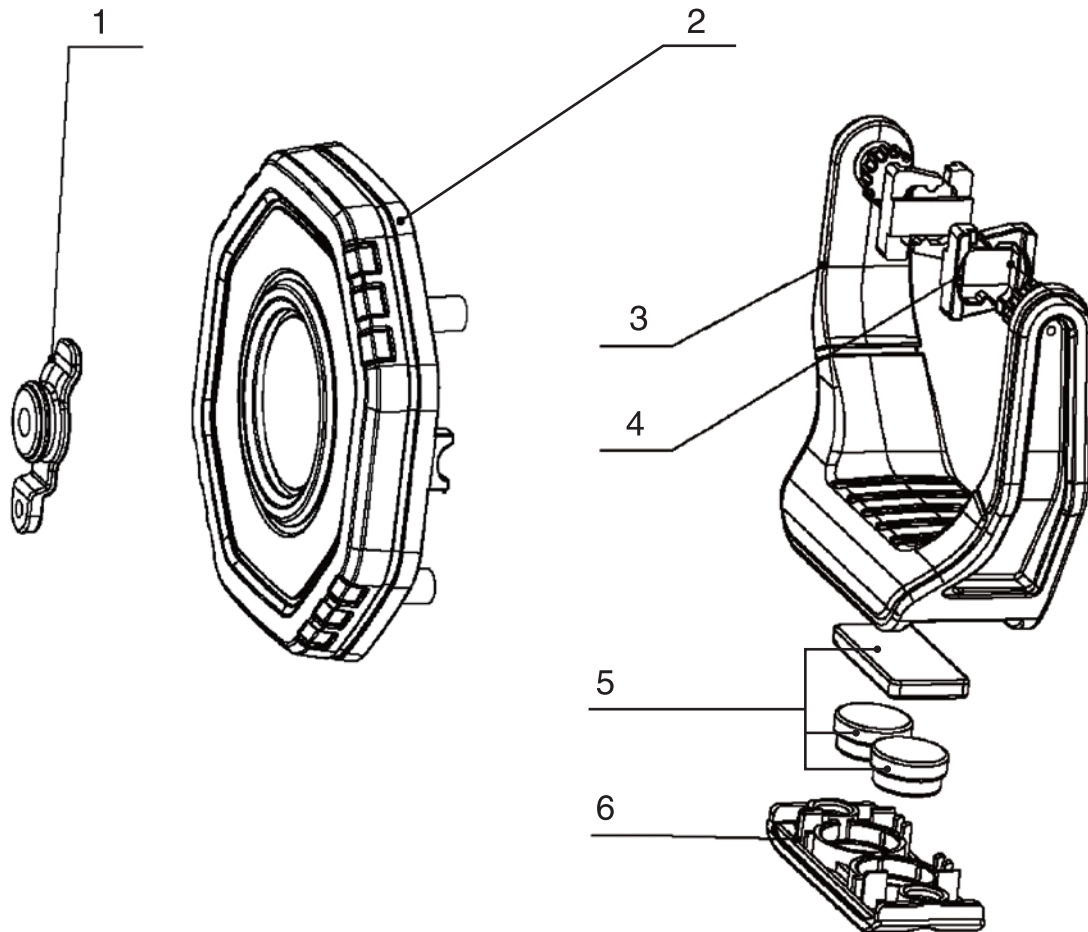

Model:

70SL

Product Type:

700 LUMEN RECHARGEABLE MICRO FLOODLIGHT

PARTS BREAKDOWN

Parts List

<i>Index</i>	<i>Part No.</i>	<i>Description</i>	<i>Qty</i>
01	70SL-01	Charging Socket Cover	1
02	70SL-02	Front Housing	1
03	70SL-03	"U" Nylon Stand	1
04	70SL-04	Gear Holder	2
05	70SL-05	Magnet Assembly	1
06	70SL-06	Magnet Base	1