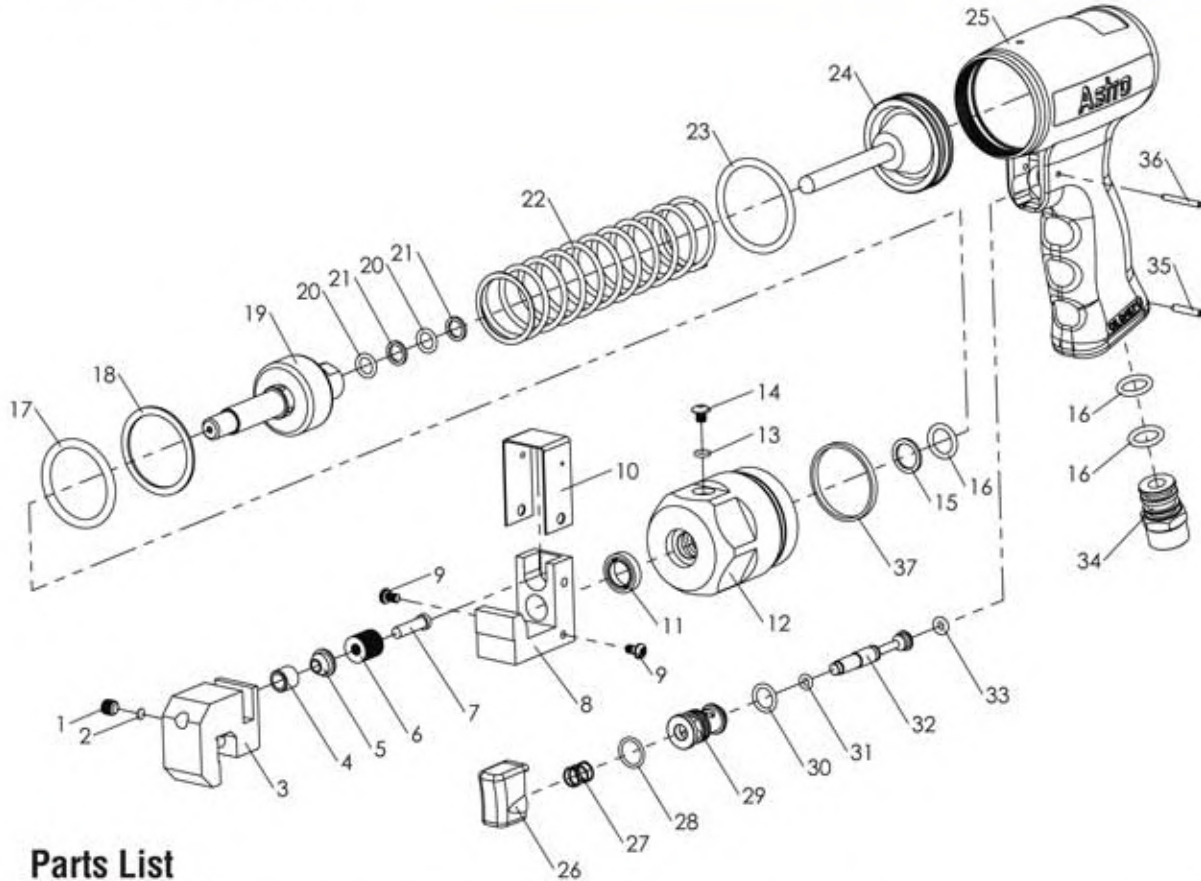

**Astro Pneumatic
Tool Company**

Model:
605PT(5.5mm)
608PT(8mm)

Product Type:
**PISTOL GRIP PUNCH/
FLANGE TOOL**

PARTS BREAKDOWN

Parts List

Index No.	Part No.	Description	Qty
1	605PT-01	Set Screw (M6x6)	1
2	605PT-02	Plug	1
3	605PT-03	Clamp (605PT)	1
	608PT-03	Clamp (608PT)	1
4	605PT-04	Punch Die (605PT)	1
	608PT-04	Punch Die (608PT)	1
5	605PT-05	Guide Bushing (605PT)	1
	608PT-05	Guide Bushing (608PT)	1
6	605PT-06	Cup Spring (605PT)	13
	608PT-06	Cup Spring (608PT)	13
7	605PT-07	Punch (605PT)	1
	605PT-07	Punch (608PT)	1
8	605PT-08	Anvil (605PT)	1
	608PT-08	Anvil (608PT)	1
9	605PT-09	Screw(M4x6)	2
10	605PT-10	Cover Plate (605PT)	1
	608PT-10	Cover Plate (608PT)	1
11	608PT-11	Oil Seal	1
12	605PT-12	Lock Nut	1
13	605PT-13	O-Ring (ID4.5x1.5)	1
14	605PT-14	Screw (M5x6)	1
15	605PT-15	Support Ring	1
16	605PT-16	O-Ring(ID11.8x2.4)	3

Index No.	Part No.	Description	Qty
17	605PT-17	O-Ring	1
18	605PT-18	Support Ring	1
19	605PT-19	Piston	1
20	605PT-20	O-Ring (ID7.8x1.9)	2
21	605PT-21	Support Ring	2
22	605PT-22	Spring	1
23	605PT-23	O-Ring (ID37.69x3.53)	1
24	605PT-24	High Press Piston	1
25	605PT-25	Housing	1
26	605PT-26	Trigger	1
27	605PT-27	Spring	1
28	605PT-28	O-Ring(ID11.5x1.5)	1
29	605PT-29	Valve Bushing	1
30	605PT-30	O-Ring (ID4.5x1.5)	1
31	605PT-31	O-Ring (ID3.69x1.78)	1
32	605PT-32	Valve Stem	1
33	605PT-33	O-Ring (ID3.9x2.25)	1
34	605PT-34	Air Inlet	1
35	605PT-35	Spring Pin (∅3x16)	1
36	605PT-36	Spring Pin (∅2.5x22)	1
37	605PT-37	Rubber Band	1
38	605PT-HA	Parts 1 thru 10	1
	608PT-HA	Parts 1 thru 10	1