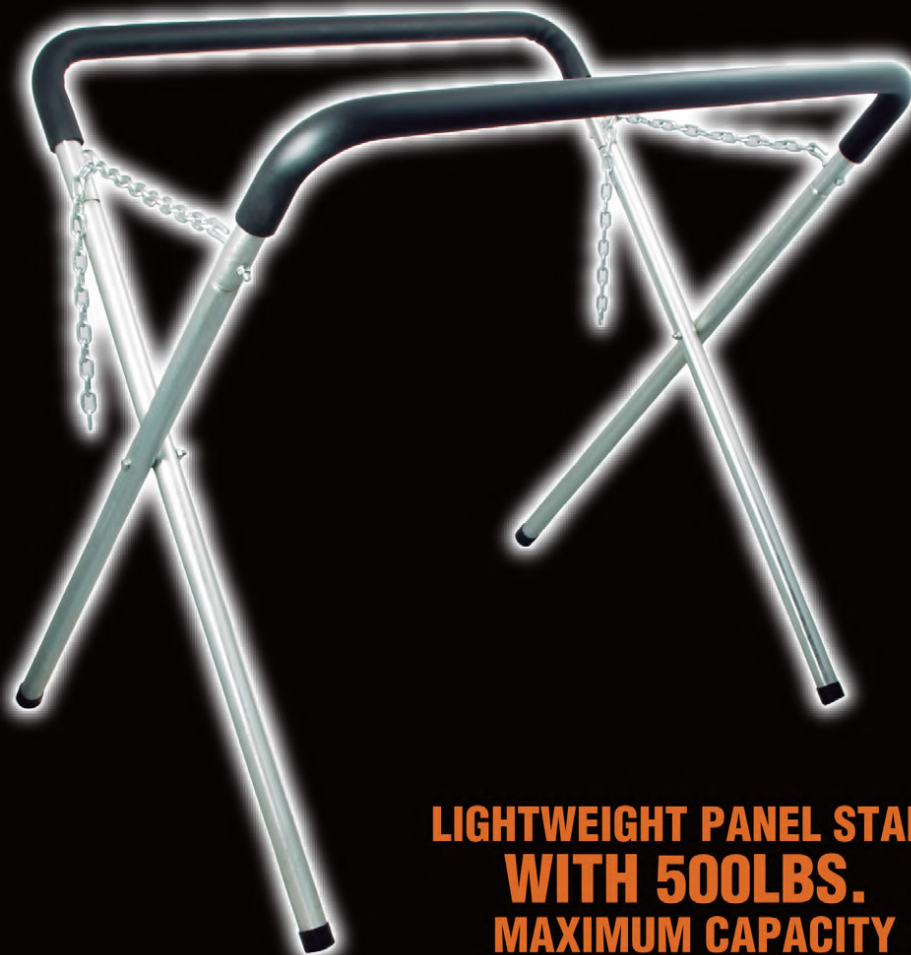

**Model # 557010**

**ADJUSTABLE  
EXTRA HEAVY DUTY  
PORTABLE  
WORK STAND**

**LIGHTWEIGHT PANEL STAND  
WITH 500LBS.  
MAXIMUM CAPACITY**

Model	Maximum Capacity	Adjustable Height	Stand Dimensions in Completely Folded Position	Weight
<b>557010</b>	<b>500lbs</b>	<b>33" to 45" High</b>	<b>44" W x 42" H</b>	<b>16 lbs</b>
Stand Dimensions in Adjustable Operating Position			Tubing Diameter	
Maximum Height: 14" D x 41" H x 40" W Minimum Height: 32" D x 25" H x 40" W			<b>1 1/4" (32mm) O.D. Round Tubing</b>	

**GREAT FOR WORKING  
ON DOORS, FENDERS,  
HOODS AND BUMPERS**

**PAINT & BODY**

Learn more about workbenches we have.