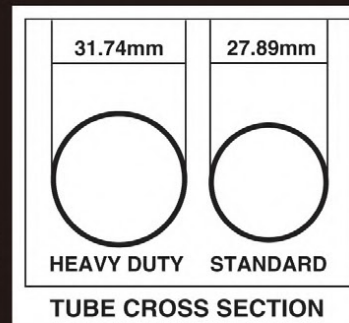

PAINT & BODY