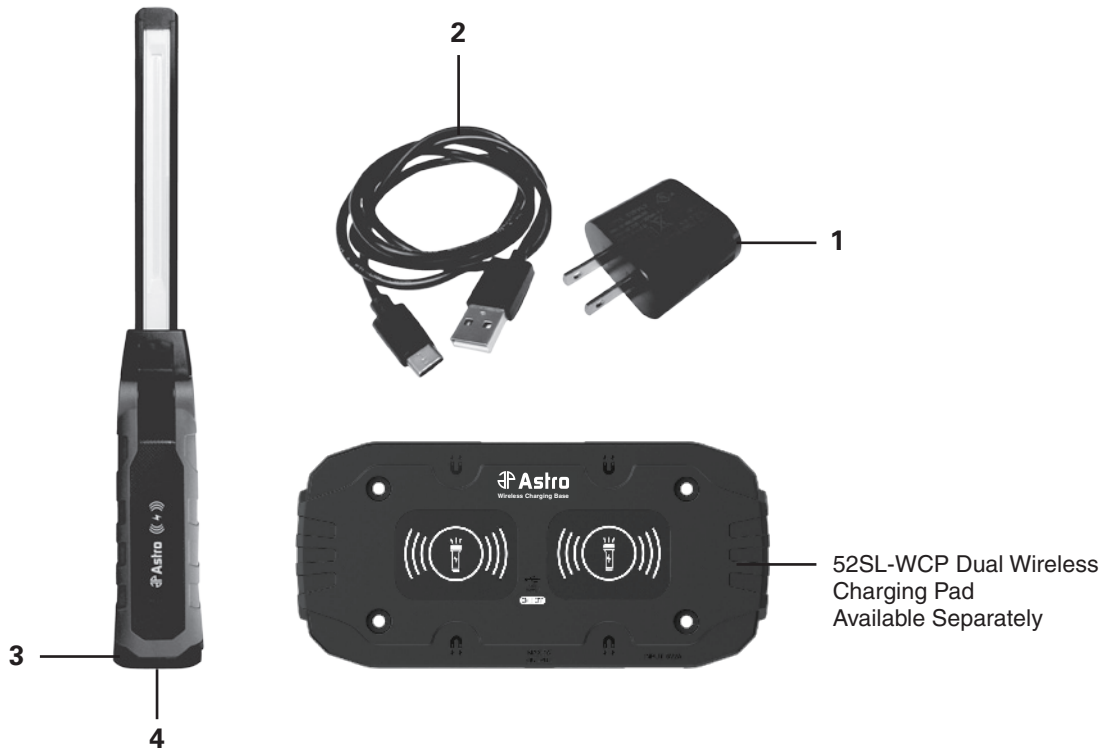

Specification:

Charging voltage/Current:	5V 2A
Battery specification:	3.7V 4400mAh Li-ion
Charging time via type-C:	~ 4hrs
Charging time via charging pad:	~ 6.5hrs
Operation time for main light:	~ 3.25 - 8hrs
Operation time for top light:	~ 8hrs
Main lights output:	100 - 1000 lumen
Brightness for top light:	150 lumen
Color temperature:	5500 - 6500K

DIMMING FUNCTION

Both main lights have an adjustable dimming function. Press and hold the power button or the dual power button to initiate the light's dimming. Release the button when the desired light level is reached. The light will blink once when the lower or upper limit is reached. Lower light levels will increase battery life.

BATTERY TREATMENT/CHARGING

- Charge the battery for at least 8 hours before first use
- Green indicator on light flashing: charging
- All green indicators lighting up on light means charging complete
- Do not leave battery in full discharged condition
- Recharge the work light at least once in every 30 days

WARNING

- Wear safety goggles (User and bystander)
- Avoid looking directly into the beam
- Do not use the light near open flames
- Do not cover the lens during the operating to prevent against overheating
- Do not contaminate the lens with organic solvents
- Take care to position the light and stand in a careful manner, to ensure the light is properly supported by the stand

PARTS BREAKDOWN

Parts List

Index	Part No.	Description	Qty
1	52SL-01	Wall Adapter	1
2	52SL-02	USB-C cable	1
3	52SL-03	Hook	1
4	52SL-04	Sticker Label for Magnet	1