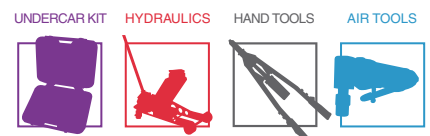

Model # 52SL

**500X2 LUMEN
WIRELESSLY
RECHARGEABLE
FOLDING
DOUBLE-SIDED
LED SLIM LIGHT**

**TWO 500 LUMEN MAIN LIGHTS
FRONT AND BACK FOR UP TO 1000
LUMENS WHEN USED AS A FLOOD LIGHT TO
ILLUMINE AREAS LIKE DEEP IN ENGINE BAYS**

**INCLUDES USB-C CHARGING CABLE AND
ADAPTER FOR DIRECT CHARGING OR USE
WIRELESS CHARGING DOCKS LIKE
THE 52SL-WCP MAGNETIC DUAL CHARGING
PAD TO CHARGE ONE OR MORE WIRELESSLY**

Model	Charging voltage/Current	Battery specification	Charging time via type-C	Charging time via charging pad
52SL	5V 2A	3.7V 4400mAh Li-ion	~ 4hrs	~ 6.5hrs
Operation time for main light	Operation time for top light	Main lights output	Brightness for top light	Color temperature
~ 3.25 - 8hrs	~ 8hrs	100 - 1000 lumen	150 lumen	5500 - 6500K

**MASSIVE TWIN LITHIUM-ION BATTERY
4,400MAH CAPACITY FOR 3.25+HRS OF
USE FROM THE MAIN LIGHT ON HIGH**

SHOP EQUIPMENT