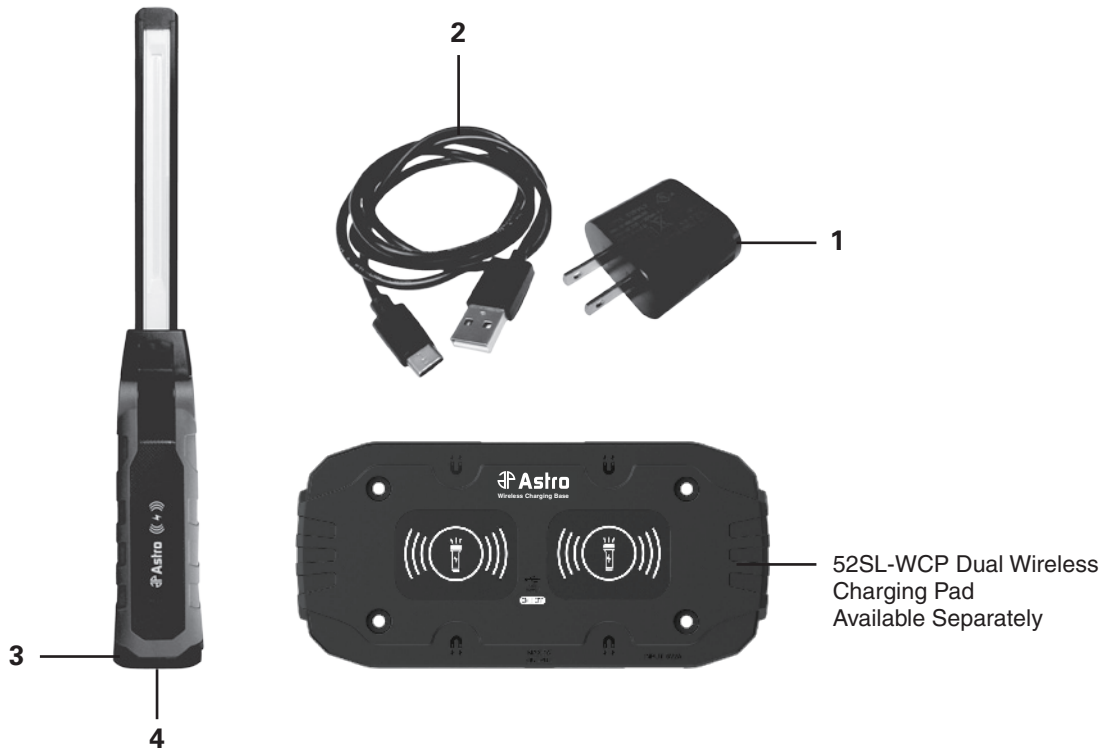

Specification:

Charging voltage/Current: 5V 2A
Battery specification: 3.7V 4400mAh Li-ion
Charging time via type-C: ~ 4hrs
Charging time via charging pad: ~ 6.5hrs
Operation time for main light: ~ 3.25 - 8hrs
Operation time for top light: ~ 8hrs
Main lights output: 100 - 1000 lumen
Brightness for top light: 150 lumen
Color temperature: 5500 - 6500K

DIMMING FUNCTION

Both main lights have an adjustable dimming function. Press and hold the power button or the dual power button to initiate the light's dimming. Release the button when the desired light level is reached. The light will blink once when the lower or upper limit is reached. Lower light levels will increase battery life.

BATTERY TREATMENT/CHARGING

- Charge the battery for at least 8 hours before first use
- Green indicator on light flashing: charging
- All green indicators lighting up on light means charging complete
- Do not leave battery in full discharged condition
- Recharge the work light at least once in every 30 days

WARNING

- Wear safety goggles (User and bystander)
- Avoid looking directly into the beam
- Do not use the light near open flames
- Do not cover the lens during the operating to prevent against overheating
- Do not contaminate the lens with organic solvents
- Take care to position the light and stand in a careful manner, to ensure the light is properly supported by the stand

PARTS BREAKDOWN

Parts List

Index	Part No.	Description	Qty
1	52SL-01	Wall Adapter	1
2	52SL-02	USB-C cable	1
3	52SL-03	Hook	1
4	52SL-04	Sticker Label for Magnet	1