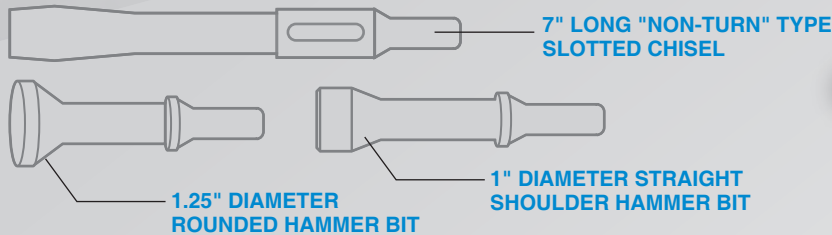

3PC. CHISEL & HAMMER BIT SET .498 SHANK