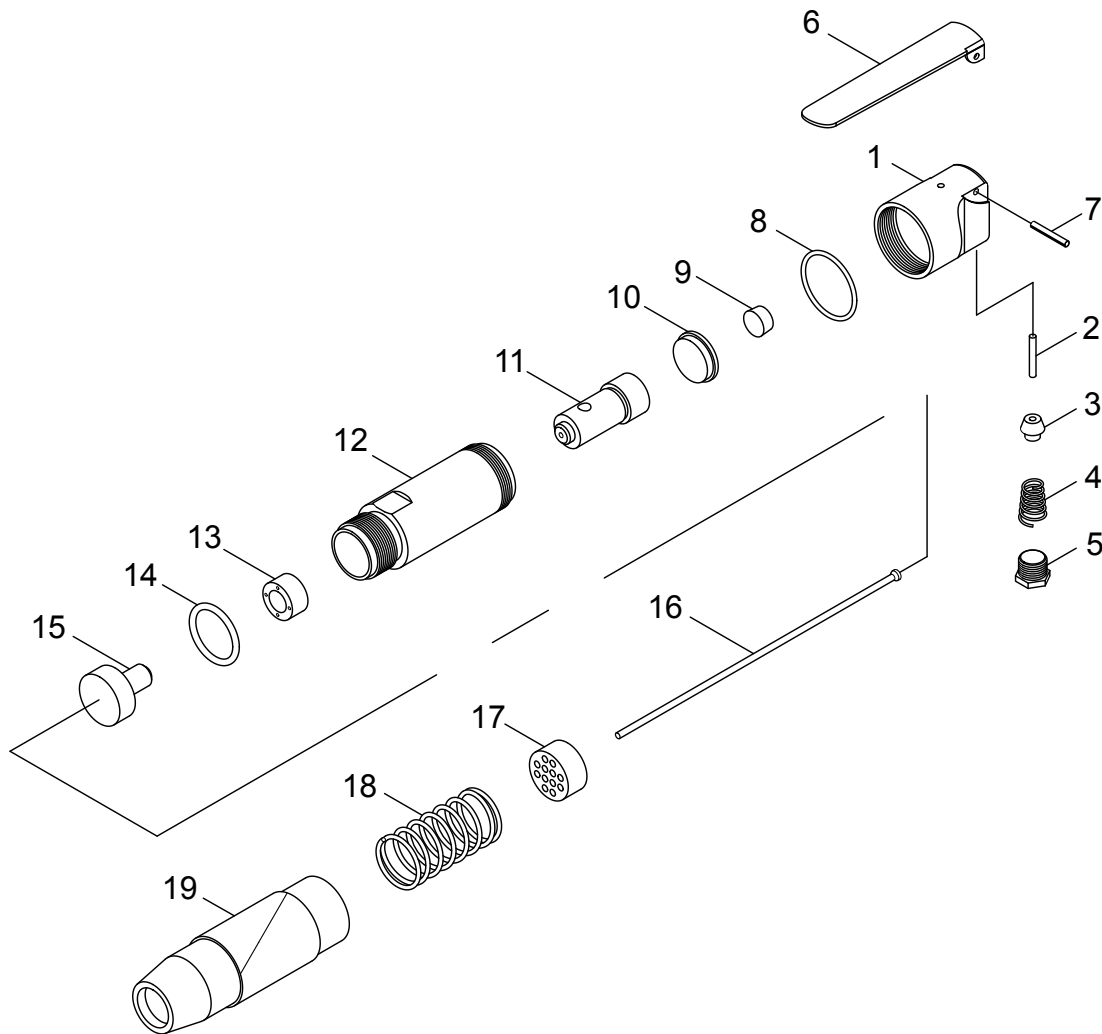

**Astro Pneumatic
Tool Company**

Model:

4320

Product Type:

AIR NEEDLE SCALER

PARTS BREAKDOWN

Parts List

Part No.	Description	Qty
4320-01	Back Head	1
4320-02	Valve Stem	1
4320-03	Valve Seat	1
4320-04	Spring	1
4320-05	Throttle Cap	1
4320-06	Lever	1
4320-07	Spring Pin	1
4320-08	O-Ring, Head & Cylinder	1
4320-09	Rubber Cushion	1
4320-10	Valve Cap	1

Part No.	Description	Qty
4320-11	Piston (20x17x47)	1
4320-12	Cylinder	1
4320-13	Chisel Bush	1
4320-14	O-Ring, Unit & Cylinder	1
4320-15	Needle Driver	1
4320-16	Needle (3x180L)	12
4320-17	Needle Holder	1
4320-18	Needle Holder Spring	1
4320-19	Needle Tube (110L)	1