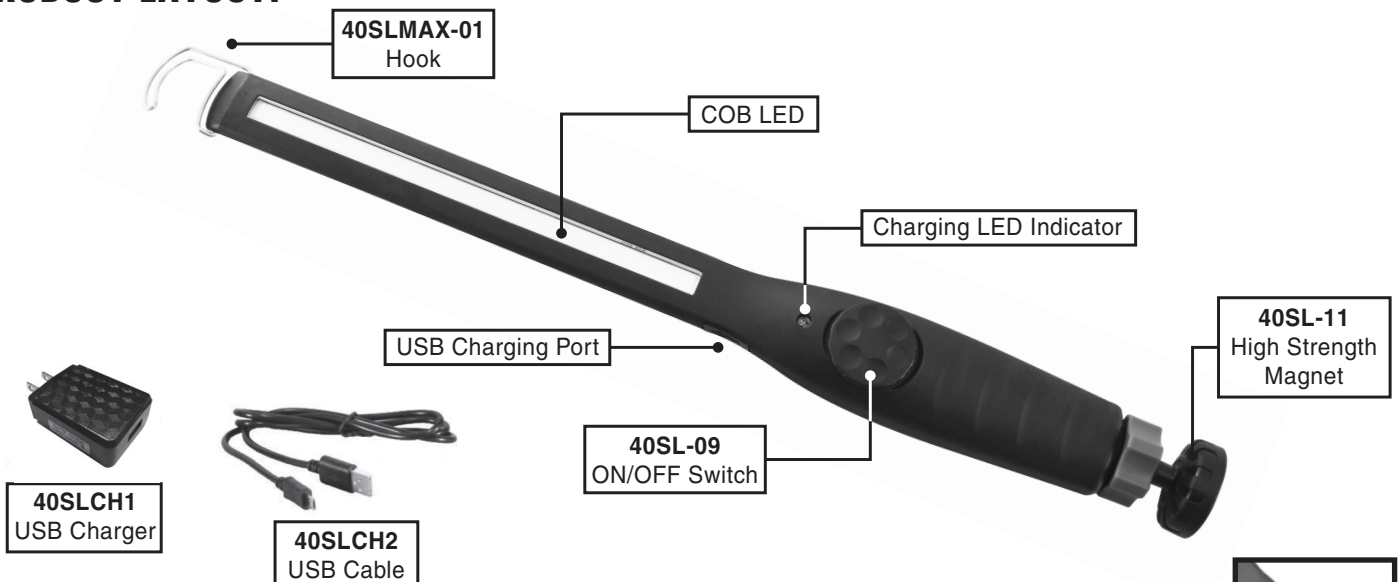

PRODUCT LAYOUT:

SPECIFICATIONS:

LED max power: 15W LED COB light

Li-ion rechargeable battery: LG 3.7V 3350mAh

Chager input: AC100-240V 50/60Hz

Power output: 5.0V 1000mAh

Charger time: 6.0 hours

Active time: 3.5hrs (100% power) up to 13hrs (50% power)

Storage temperature: -20°C to 70°C

Operation temperature: -5°C to 50°C

Light Thickness: 0.425"

Dimensions: 14.8" (L) x 1.58" (W) x 1.35" (H)

360° SWIVEL