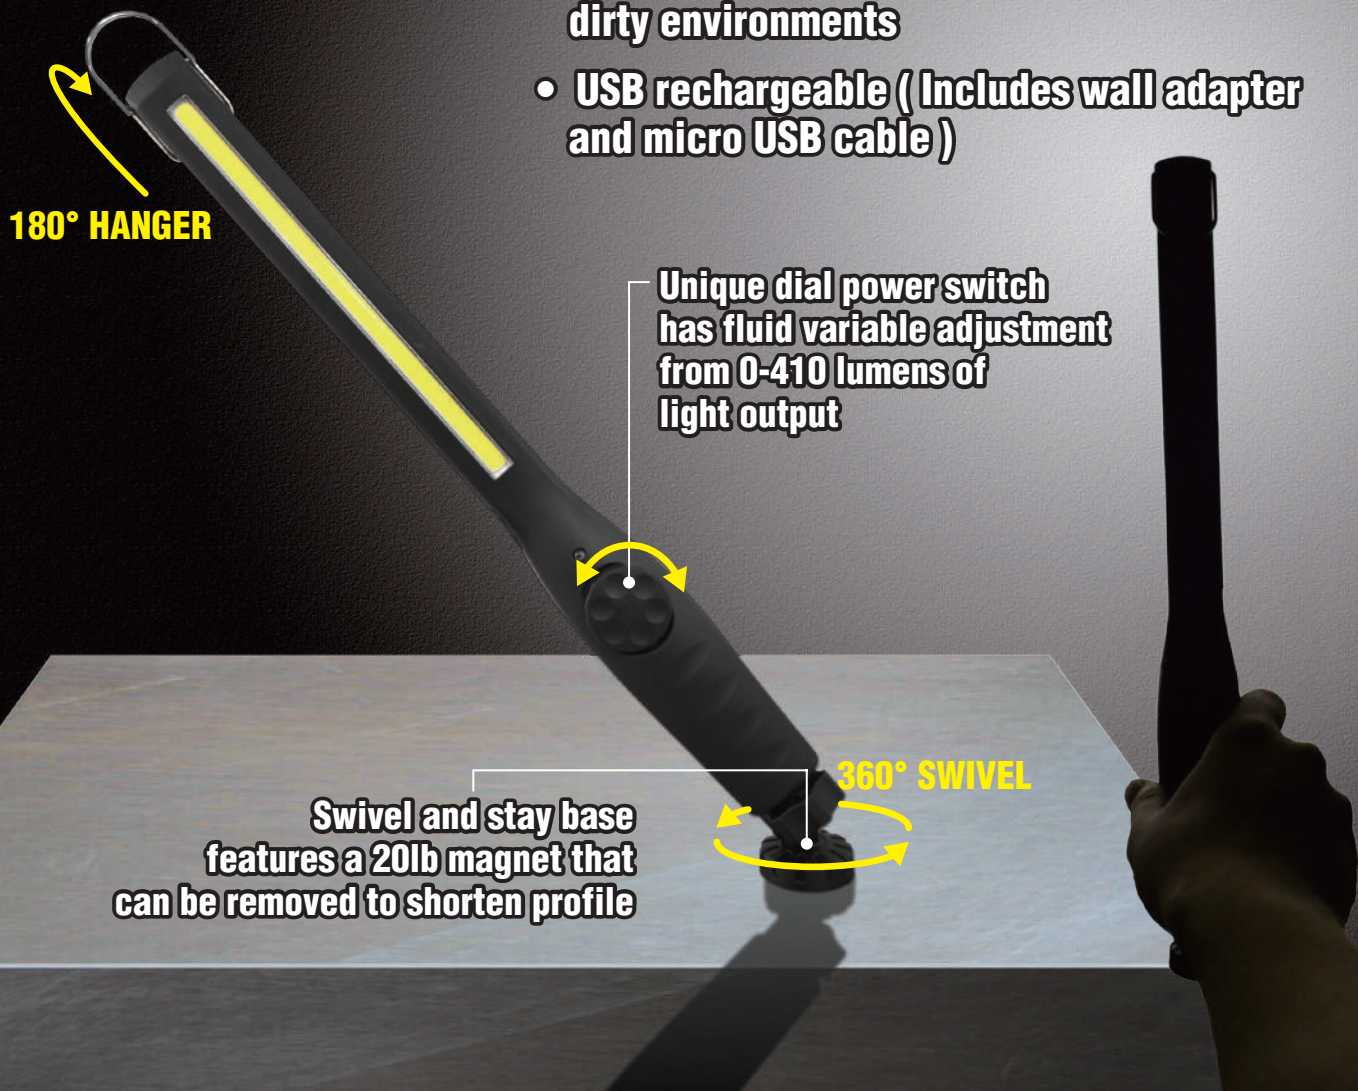

Model No. **40SL**

410 RECHARGEABLE **LUMEN** COB LED SLIM LIGHT

- Designed for harsh conditions and dirty environments
- USB rechargeable (Includes wall adapter and micro USB cable)

SPECIFICATIONS

<i>LED Max Power</i>	15W LED COB light	<i>Charger Time</i>	3.5 - 4.0 hours
<i>Li-ion rechargeable battery</i>	3.7V 2200mAh	<i>Length</i>	13.9-14.8"
		<i>Weight</i>	0.44 lbs
<i>Active Time</i>	10 hrs work time at 50% power, 2.5 hrs at full power		

Model # 40SL

**410 LUMEN
RECHARGEABLE
COB LED
SLIM LIGHT**

40 CHIP COB LED ARRAY WITH LIGHT DENSITY MANY TIMES HIGHER THAN SMD LED'S WHILE CONSUMING LESS POWER

10 HOUR WORK TIME AT 50% POWER, 2.5HRS AT FULL POWER

UNIQUE DIAL POWER SWITCH HAS FLUID VARIABLE ADJUSTMENT FROM 0-410 LUMENS OF LIGHT OUTPUT

HEAVY-DUTY SWIVEL-LOCK BASE FEATURES A REMOVABLE 20LB MAGNET

Model	Led Max Power	Li-ion rechargeable battery
40SL	15W LED COB light	3.7V 2200mAh
Chager input	Power output:	Light Thickness
AC100-240V 50/60Hz	5.0V 1000mAh	0.425"
Charger Time	Active time	
3.5 - 4.0 hours	2.5hrs (100% power) up to 10hrs (50% power)	
Storage Temperature	Operation temperature	Dimensions
-20°C to 70°C	-5°C to 50°C	14.8" (L) x 1.58" (W) x 1.35" (H)

INTENDED USE OF THE TOOL

The 40SL Slim Light is designed as a hand-held portable electric-powered light source which provides direct light to work area. Do not use this light outside of the designed intent. Never modify the light for any other purpose or use.