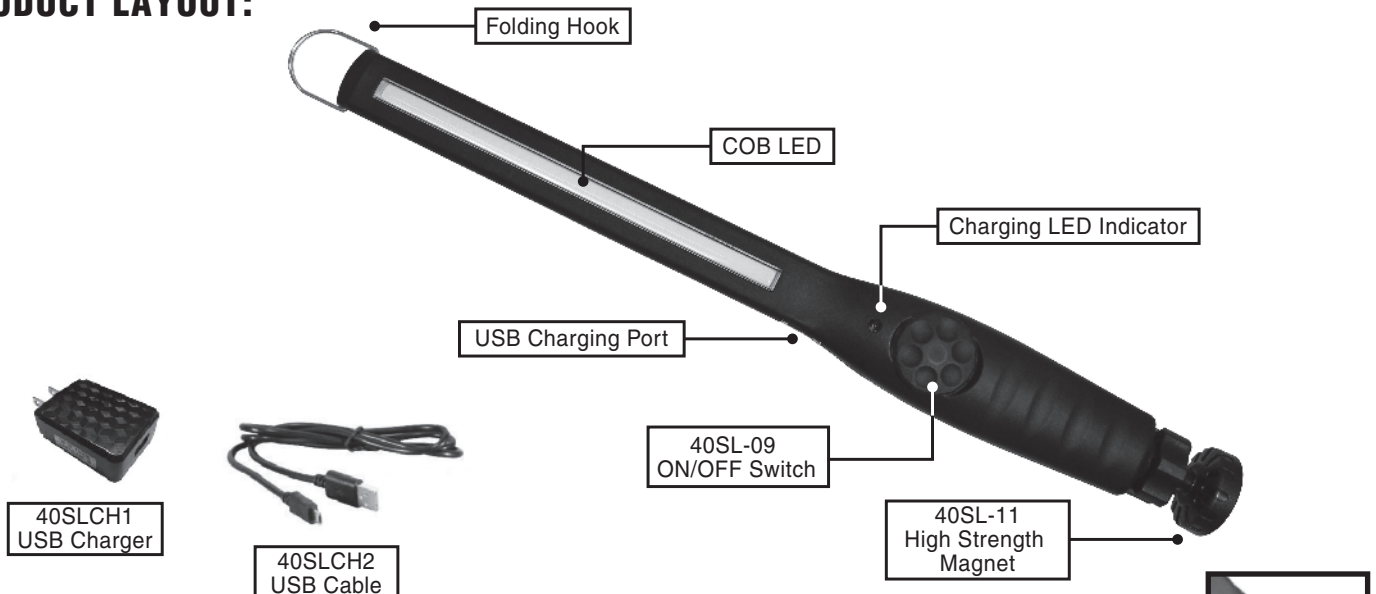

PRODUCT LAYOUT:

SPECIFICATIONS:

LED max power: 15W LED COB light
Li-ion rechargeable battery: 3.7V 2200mAh
Chager input: AC100-240V 50/60Hz
Power output: 5.0V 1000mAh
Charger time: 3.5 - 4.0 hours

Active time: 2.5hrs (100% power) up to 10hrs (50% power)
Storage temperature: -20°C to 70°C
Operation temperature: -5°C to 50°C
Light Thickness: 0.425"
Dimensions: 14.8" (L) x 1.58" (W) x 1.35" (H)

360° SWIVEL