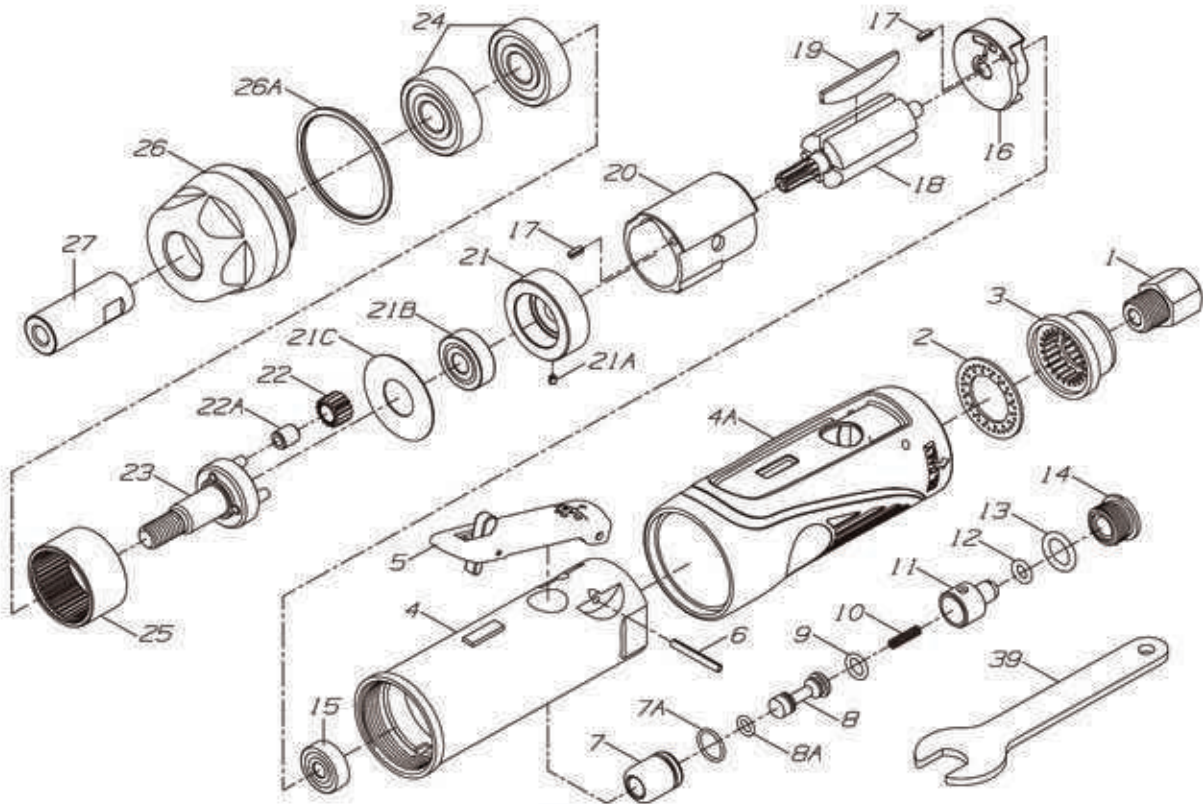

**Astro Pneumatic  
Tool Company**

Model:  
**203**

Product Type:  
**PINSTRIP REMOVAL TOOL -  
4,000RPM**

## PARTS BREAKDOWN

### Parts List

Index	Part No.	Description	Qty	Index	Part No.	Description	Qty
1	T210-32	Inlet Bushing	1	16	T210-16	Rear Plate	1
2	T210-31	Exhaust Washer	1	17	T210-10	Pin	2
3	202-29	Exhaust Deflector	1	18	203-18	Rotor	1
4	203-04	Motor Housing	1	19	T210-15	Rotor Blade	4
4A	202-18A	Housing Sleeve	1	20	203-20	Cylinder	1
5	201-05	Safety Lever	1	21	203-21	Front End Plate	1
6	202-28	Pin	1	21A	T210-11P	Pin	1
7	T210-26	Valve	1	21B	T20AH-18	Ball Bearing	1
7A	T210-26P	O-Ring	1	21C	203-21C	Washer	1
8	T210-25	Throttle Valve	1	22	203-22	Gear	3
8A	T210-25P	O-Ring	1	22A	203-22A	Bushing	3
9	T210-24	O-Ring	1	23	203-23	Gear Plate	1
10	T210-23	Spring	1	24	203-24	Ball Bearing	2
11	T210-22	Air Regulator	1	25	203-25	Ring Gear	1
12	T210-21	O-Ring	1	26	203-26	Gear Cap	1
13	T210-20	O-Ring	1	26A	203-06	Ring	1
14	T210-19	Valve Screw	1	27	203-27	Spindle	1
15	T210-17	Ball Bearing	1	39	203-39	Spanner Wrench	1