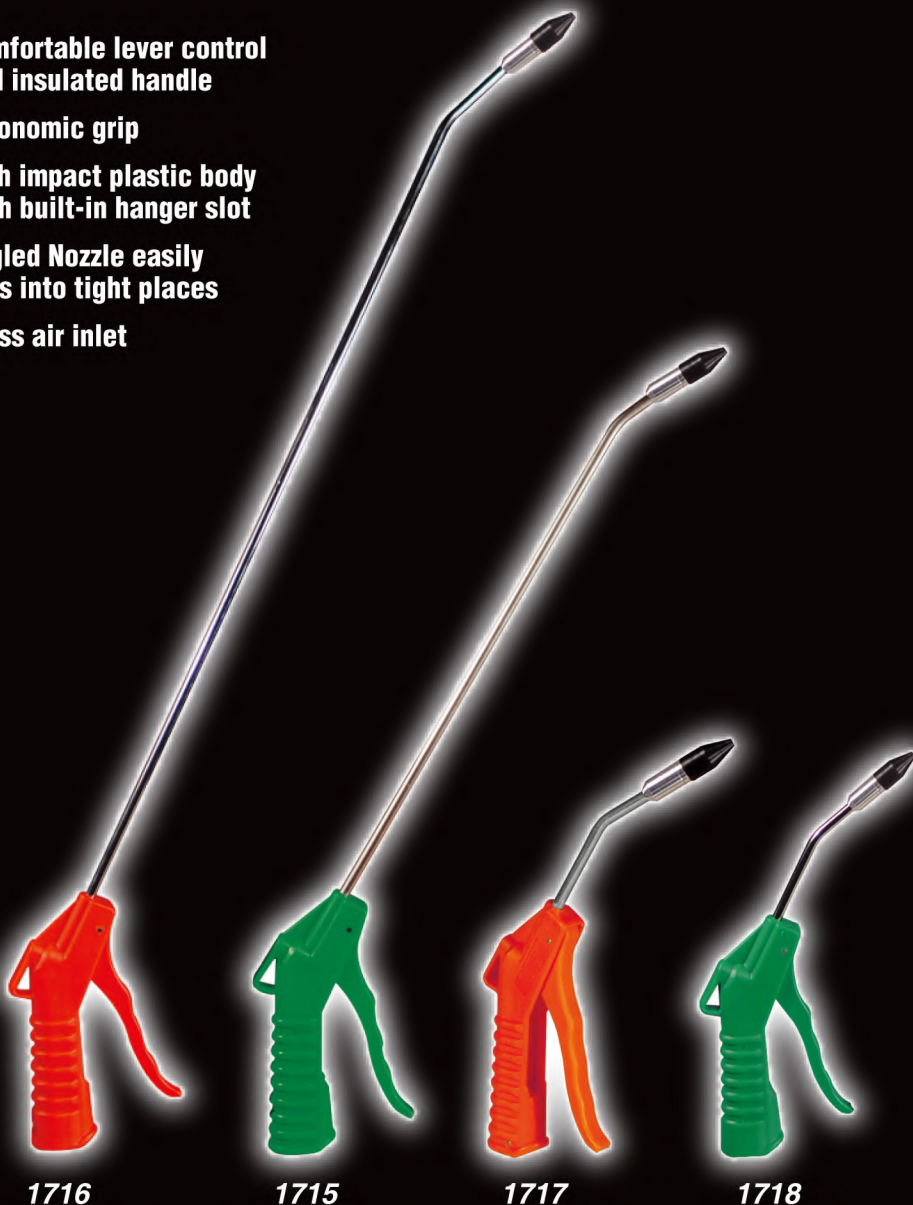

**Model # 1715 1716
1717 1718**

**DELUXE
AIR BLOW GUN W/
ANGLED NOZZLE &
1/2" REMOVABLE
RUBBER TIP**

- Comfortable lever control and insulated handle
- Ergonomic grip
- High impact plastic body with built-in hanger slot
- Angled Nozzle easily gets into tight places
- Brass air inlet

1716

1715

1717

1718

| | | | | |
|----------------------|-------------------|------|--------------|------|
| Model | 1715 | 1716 | 1717 | 1718 |
| SIZE | 13" | 20" | 4" | 4" |
| Air Inlet Thread NPT | Temperature Range | | Air Pressure | |
| 1/4" | -40° to 80°C | | 90-120psi | |