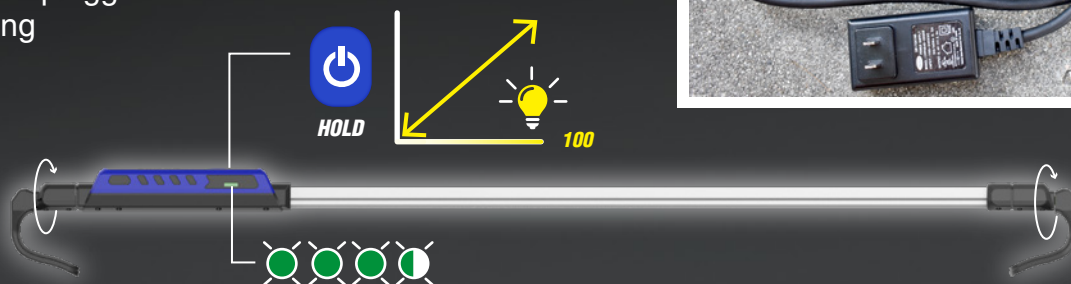

Model # 151SL

**1510 LUMEN
SLIM ALUMINUM
RECHARGEABLE
UNDERHOOD
LIGHT**

• **SLIM, SLEEK AND STURDY ALL ALUMINUM STRUCTURE ADJUSTS FROM 45.5" - 82" IN LENGTH WITH INDEPENDENT SWIVEL TENSION HOOKS**

• **2.5-6HR RUN TIME WITH CHARGE LEVEL INDICATOR LIGHTS ON BODY, 3HR CHARGE TIME WITH EXTRA LONG 16FT POWER CABLE FOR OPTIONAL PLUGGED IN USE AND CHARGING**

**500-1510 LUMENS OF LIGHT
OUTPUT AND EVERYWHERE IN
BETWEEN WITH THE POWER
BUTTON DIMMING FUNCTION**

Astro

1515L

1510 LUMEN SLIM ALUMINUM RECHARGEABLE UNDERHOOD LIGHT

- ✓ Slim, sleek and sturdy all aluminum structure adjusts from 45.5" - 82" in length with independent swivel tension hooks
- ✓ 500-1510 lumens of light output and everywhere in between with the power button dimming function
- ✓ 2.5-6hr run time with charge level indicator lights on body, 3hr charge time with extra long 16ft power cable for optional plugged in use and charging

**HD 16FT CABLE DESIGNED
FOR TRIPS & ACCIDENTS**

SPECIFICATION

- Brightness on High: 1510 Lumen
- Brightness on Low: 500 Lumen
- Work time on High: 2.5H
- Battery: 3.6V 5200mAh
- Work time on Low: 6H
- Working length: 45.5 - 82"
- Charging Time: 3H