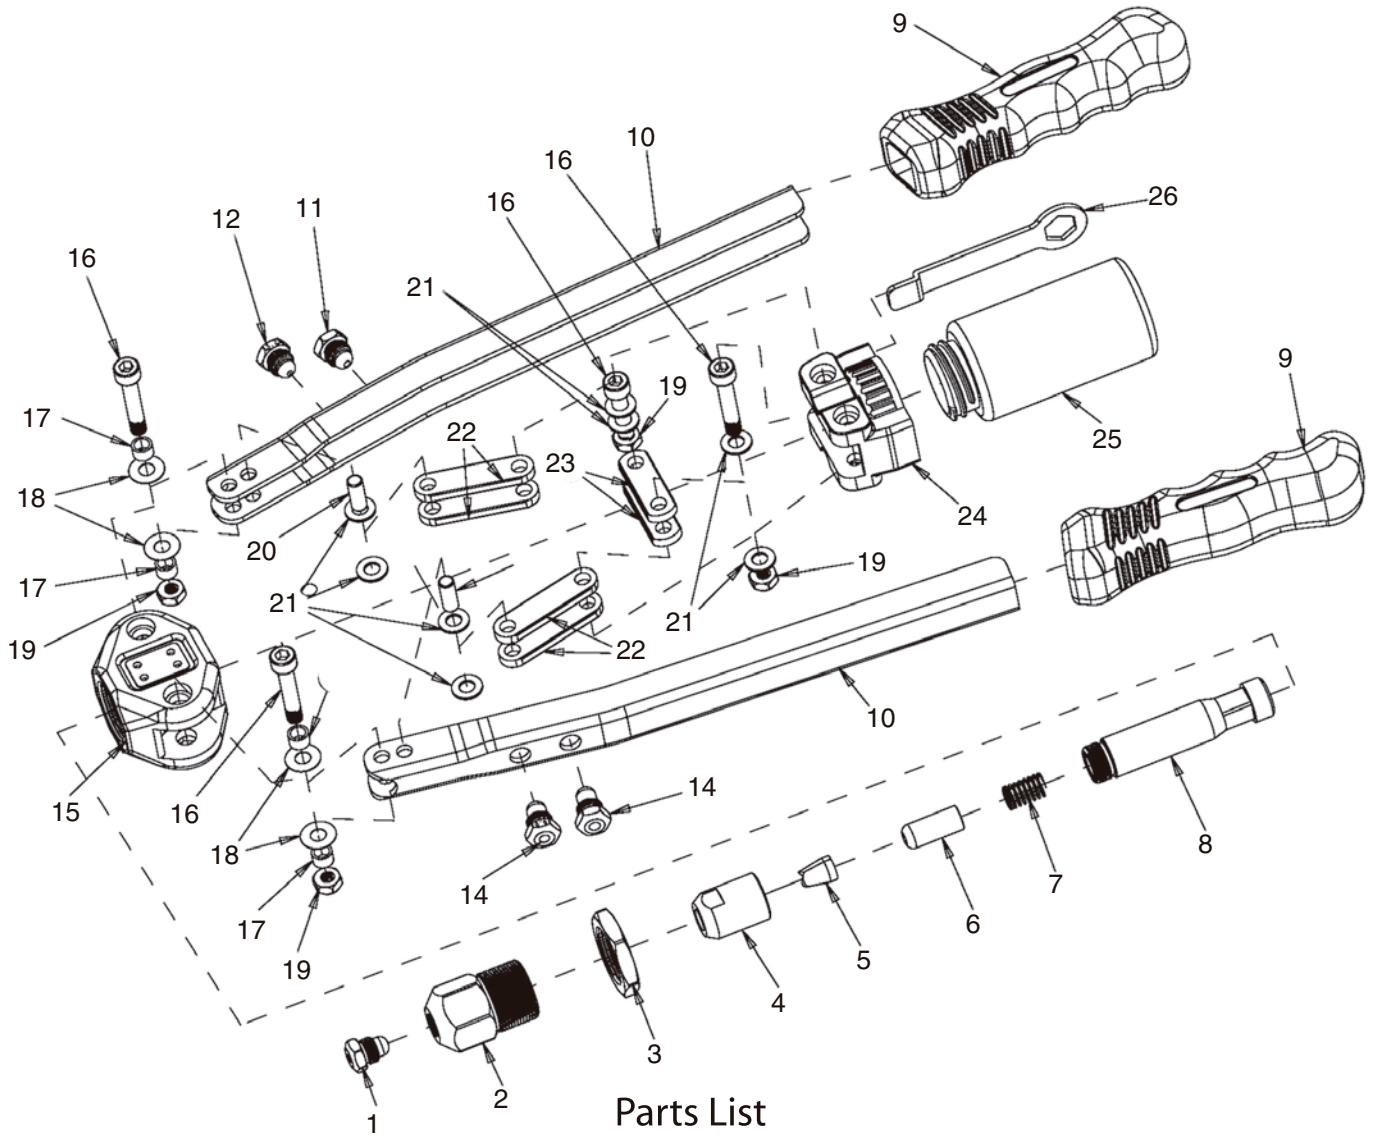

PARTS BREAKDOWN

Parts List

Index No.	Part No.	Description	Qty	Index No.	Part No.	Description	Qty
1	1423-01*	Nosepiece 3/16" (4.8mm)	1	15	1423-15	Aluminum Body	1
2	1423-02	Outer Cylinder	1	16	1423-16	Screw	4
3	1423-03	Lock Nut	1	17	1423-17	Screw Washer	4
4	1423-04	Jaw Carrier	1	18	1423-18	Stainless Washer	4
5	1423-05*	Jaw	3	19	1423-19	Nut	4
6	1423-06*	Jaw Pusher	1	20	1423-20	Pin	2
7	1423-07*	Spring	1	21	1423-21	Washer	8
8	1423-08	Pulling Bar	1	22	1423-22	Links	4
9	1423-09	Grip	2	23	1423-23	Metal Fixture	2
10	1423-10	Handle	2	24	1423-24	Core Collector Base	1
11	1423-11*	Nosepiece 5/32" (4.0mm)	1	25	1423-25	Core Collector Bottle	1
12	1423-12*	Nosepiece 1/8" (3.2mm)	1	26	1423-26	Wrench	1
14	1423-14*	Nosepiece 1/4" (6.4mm)	2				

Please note the parts with asterisk (*) wear down and are available for replacement.