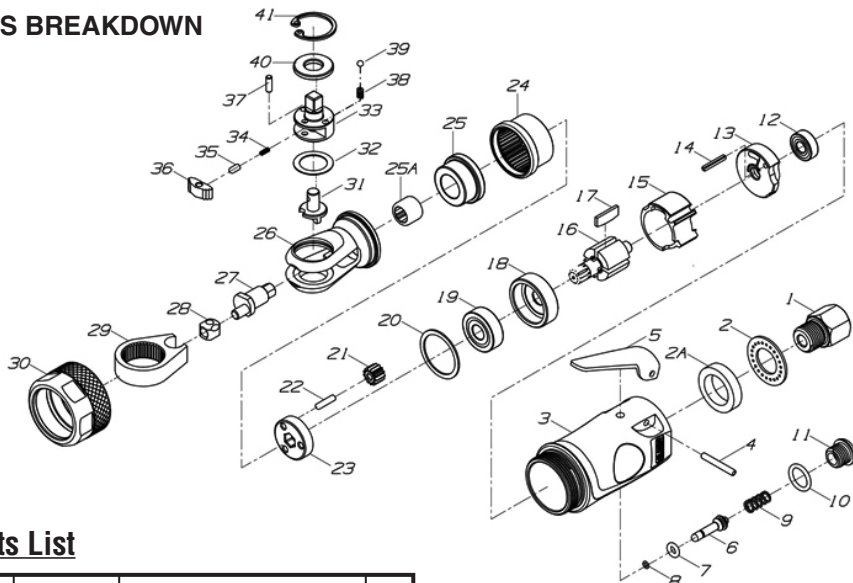

**Astro Pneumatic  
Tool Company**

Model:

**1119A**

Product Type:

**3/8" DRIVE MINI WOBBLE  
AIR RATCHET**

**PARTS BREAKDOWN**

**Parts List**

Index	Part No.	Description	Qty
1	1111A-01	Air Inlet	1
2	1111A-02	Exhaust Washer	1
2A	1111A-02A	Muffler	1
3	1111A-03	Housing	1
4	T210-A28	Pin	1
5	1111A-05	Lever	1
6	1111A-06	Valve	1
7	1111A-07	O-Ring	1
8	1111A-08	O-Ring	1
9	1111A-09	Spring	1
10	1111A-10	O-Ring	1
11	1111A-11	Plug	1
12	696ZZ	Ball Bearing	1
13	1111A-13	Rear End Plate	1
14	1111A-14	Pin	1
15	1111A-15	Cylinder	1
16	1111A-16	Rotor	1
17	1111A-17	Rotor Blade	4
18	1111A-18	Front End Plate	1
19	608ZZ	Ball Bearing	1
20	1111A-20	Washer	1
21	1111A-21	Gear	3

Index	Part No.	Description	Qty
22	1111A-22	Gear Pin	3
23	1111A-23	Gear Carrier	1
24	1111A-24	Internal Gear	1
25	1111A-25	Bushing	1
25A	1111A-25A	Needle Bearing	1
26	1111A-26	Ratchet Housing	1
27	1111A-27	Crank Shaft	1
28	1111A-28	Drive Bushing	1
29	1111A-29	Yoke	1
30	1111A-30	Lock Nut	1
31	1111A-31	Reverse Button	1
32	1111A-32	Washer	1
33	1119A-33	3/8" Anvil	1
34	1111A-34	Spring	1
35	1111A-35	Lock Pin	1
36	1111A-36	Ratchet Pawl	1
37	1111A-37	Pawl Pin	1
38	1111A-38	Spring	2
39	1111A-39	Steel Ball	2
40	1119A-40	Thrust Washer (3/8")	1
41	1119A-41	Retaining Ring	1

\*Also sold separately: #AK-3262-3 3/8" Anvil Kit (#31-41)