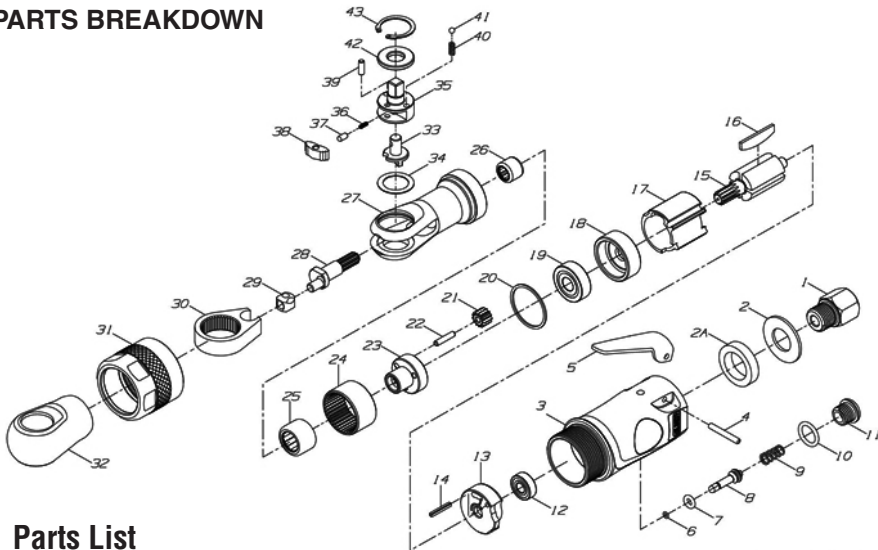

**Astro Pneumatic
Tool Company**

Model:

1114A

Product Type:

**1/4" STUBBY AIR
RATCHET WRENCH**

PARTS BREAKDOWN

Parts List

Index	Part No.	Description	Qty
1	1111A-01	Air Inlet	1
2	1111A-02	Exhaust Washer	1
2A	1111A-02A	Muffler	1
3	1114A-03	Housing	1
4	T210-A28	Pin	1
5	1111A-05	Lever	1
6	1111A-08	O-Ring	1
7	525C-23	O-Ring	1
8	1114A-08	Valve	1
9	1111A-09	Spring	1
10	136E-15	O-Ring	1
11	1111A-11	Plug	1
12	696ZZ	Ball Bearing	1
13	1114A-13	Rear End Plate	1
14	1111A-14	Pin	1
15	1114A-15	Rotor	1
16	T20AH-16	Rotor Blade	4
17	2760C-17	Cylinder	1
18	1114A-18	Front End Plate	1
19	608ZZ	Ball Bearing	1
20	1111A-20	Washer	1
21	1111A-21	Gear	3

Index	Part No.	Description	Qty
22	1111A-22	Gear Pin	3
23	1114A-23	Gear Carrier	1
24	1114A-24	Internal Gear	1
25	1114A-25	Needle Bearing	1
26	1114A-26	Needle Bearing	1
27	1114A-27	Ratchet Housing	1
28	1114A-28	Crank Shaft	1
29	1111A-28	Drive Bushing	1
30	1111A-29	Yoke	1
31	1114A-31	Lock Nut	1
32	1114A-32	Boot	1
33	1111A-31	Reverse Button	1
34	1111A-32	Washer	1
35	1111A-33	1/4" Anvil	1
36	1111A-34	Spring	1
37	1111A-35	Lock Pin	1
38	1111A-36	Ratchet Pawl	1
39	1111A-37	Pawl Pin	1
40	1111A-38	Spring	2
41	1111A-39	Steel Ball	2
42	1111A-40	Thrust Washer(1/4")	1
43	1111A-41	Retaining Ring	1