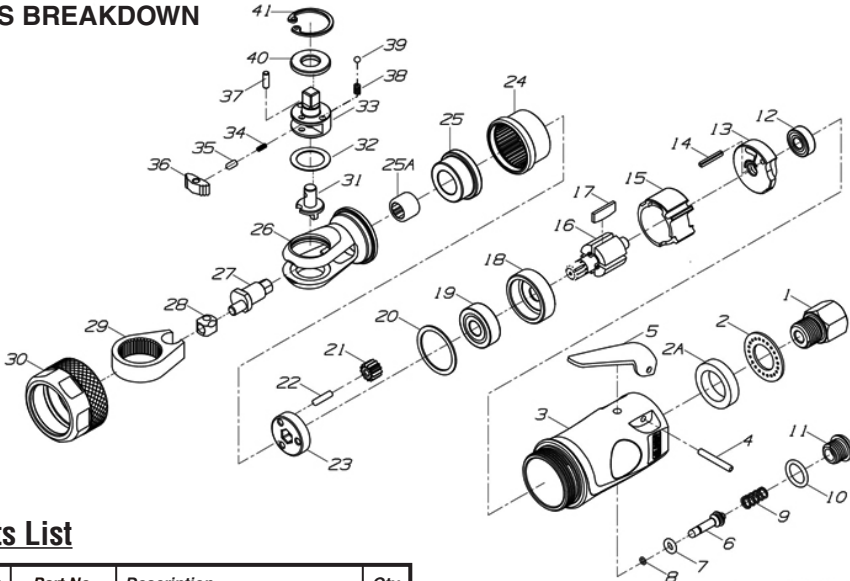

**Astro Pneumatic  
Tool Company**

Model:

**1111A**

Product Type:

**1/4" PALM  
RATCHET WRENCH**

**PARTS BREAKDOWN**

**Parts List**

Index	Part No.	Description	Qty
1	1111A-01	Air Inlet	1
2	1111A-02	Exhaust Washer	1
2A	1111A-02A	Muffler	1
3	1111A-03	Housing	1
4	T210-A28	Pin	1
5	1111A-05	Lever	1
6	1111A-06	Valve	1
7	1111A-07	O-Ring	1
8	1111A-08	O-Ring	1
9	1111A-09	Spring	1
10	1111A-10	O-Ring	1
11	1111A-11	Plug	1
12	696ZZ	Ball Bearing	1
13	1111A-13	Rear End Plate	1
14	1111A-14	Pin	1
15	1111A-15	Cylinder	1
16	1111A-16	Rotor	1
17	1111A-17	Rotor Blade	4
18	1111A-18	Front End Plate	1
19	608ZZ	Ball Bearing	1
20	1111A-20	Washer	1
21	1111A-21	Gear	3

Index	Part No.	Description	Qty
22	1111A-22	Gear Pin	3
23	1111A-23	Gear Carrier	1
24	1111A-24	Internal Gear	1
25	1111A-25	Bushing	1
25A	1111A-25A	Needle Bearing	1
26	1111A-26	Ratchet Housing	1
27	1111A-27	Crank Shaft	1
28	1111A-28	Drive Bushing	1
29	1111A-29	Yoke	1
30	1111A-30	Lock Nut	1
31	1111A-31	Reverse Button	1
32	1111A-32	Washer	1
33	1111A-33	1/4" Anvil	1
34	1111A-34	Spring	1
35	1111A-35	Lock Pin	1
36	1111A-36	Ratchet Pawl	1
37	1111A-37	Pawl Pin	1
38	1111A-38	Spring	2
39	1111A-39	Steel Ball	2
40	1111A-40	Thrust Washer (1/4")	1
41	1111A-41	Retaining Ring	1