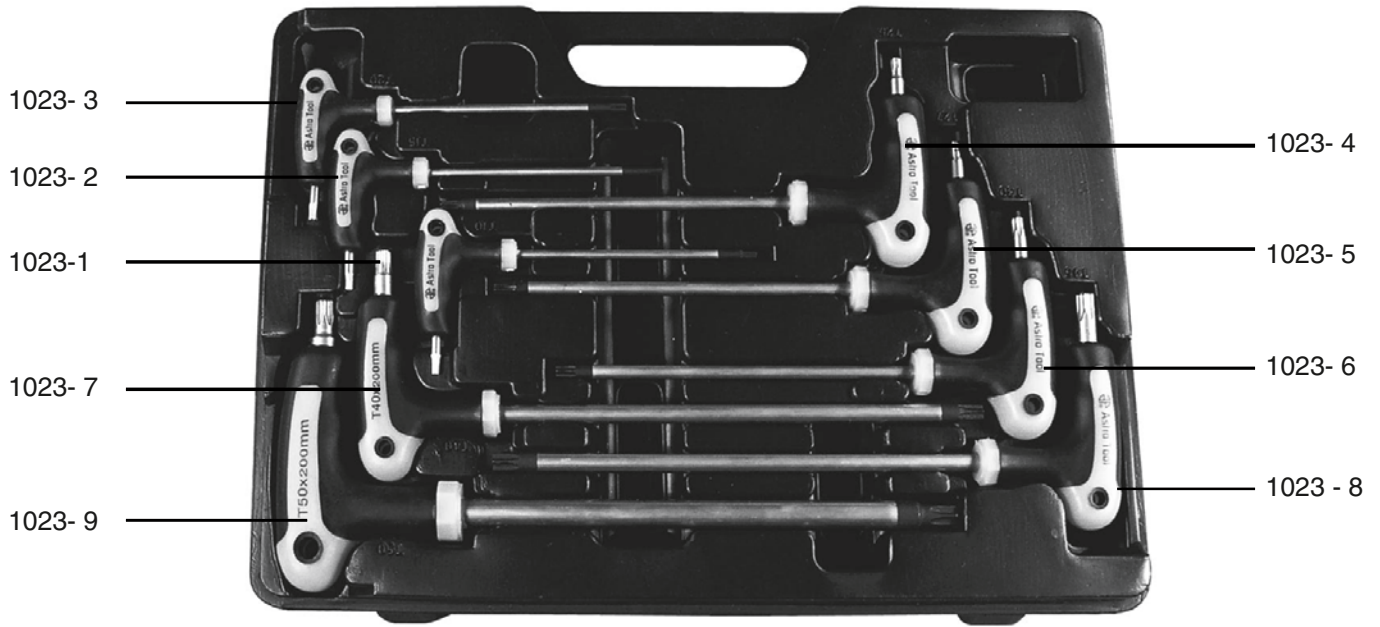

## PARTS BREAKDOWN

### Parts List

Part No.	Description	Qty
1023- 1	T10 x 100mm Star Wrench	1
1023- 2	T15 x 100mm Star Wrench	1
1023- 3	T20 x 100mm Star Wrench	1
1023- 4	T25 x 150mm Star Wrench	1
1023- 5	T27 x 150mm Star Wrench	1
1023- 6	T30 x 150mm Star Wrench	1
1023- 7	T40 x 200mm Star Wrench	1
1023- 8	T45 x 200mm Star Wrench	1
1023- 9	T50 x 200mm Star Wrench	1