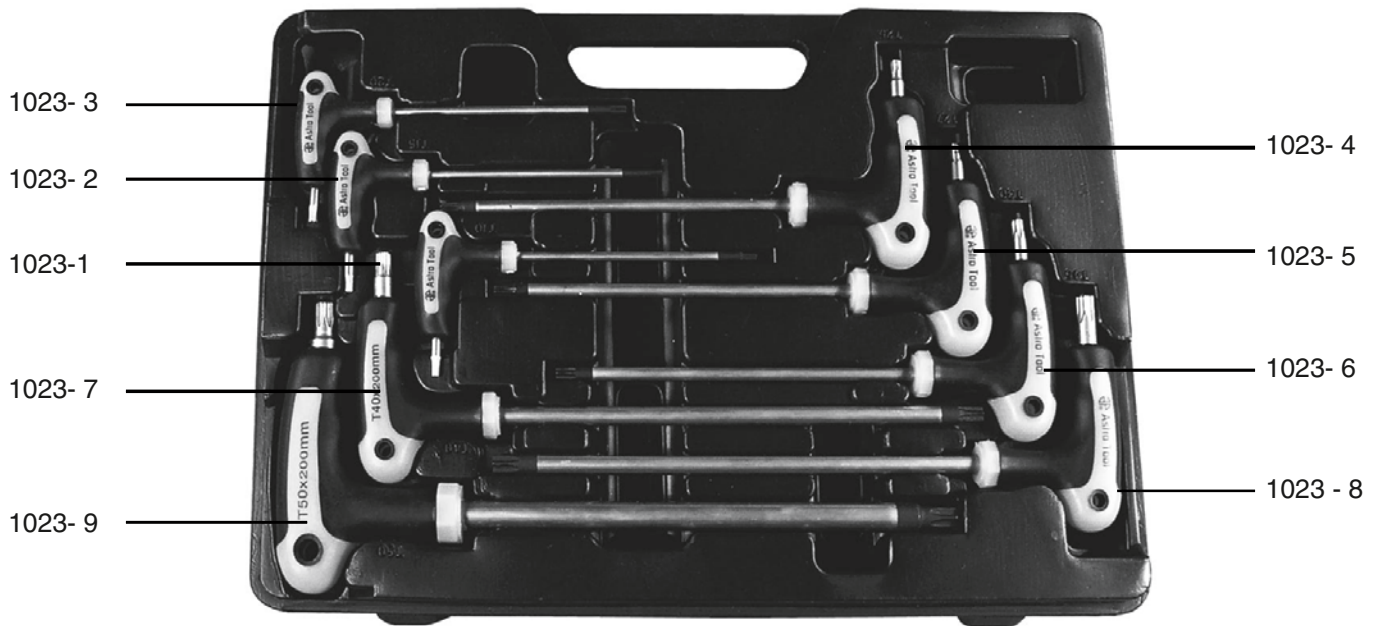

PARTS BREAKDOWN

Parts List

Part No.	Description	Qty
1023- 1	T10 x 100mm Star Wrench	1
1023- 2	T15 x 100mm Star Wrench	1
1023- 3	T20 x 100mm Star Wrench	1
1023- 4	T25 x 150mm Star Wrench	1
1023- 5	T27 x 150mm Star Wrench	1
1023- 6	T30 x 150mm Star Wrench	1
1023- 7	T40 x 200mm Star Wrench	1
1023- 8	T45 x 200mm Star Wrench	1
1023- 9	T50 x 200mm Star Wrench	1