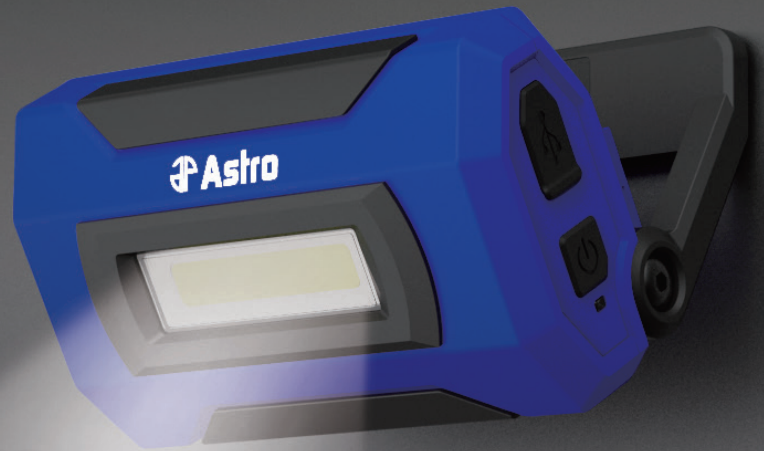

Astro

MODEL NO. **1005L**

1000 LUMEN WIRELESSLY RECHARGEABLE MINI LED FLOOD LIGHT

- ✓ Adjustable light output, press and hold dimming power button for 100-1,000 lumens
- ✓ Includes USB-C style charging cable and adapter for direct charging or wirelessly with 52SL-WCP magnetic dual charging pad to charge one or two at a time
- ✓ Massive 21700 cell lithium battery, 4,500mAh capacity for 3-18hrs of runtime

Dual Wireless
Charging Pad Not Included

SPECIFICATIONS

Battery specification: 3.6V 21700 size 4500mAh
Charging 5V2A Type-C: 2.5hrs
Charging pad: 5-6hrs
Operation time: 3-18hrs

Light output: 100-1,000 lumen
IP Rating: 65
IK Rating: 07

Model # 100SL

**1000 LUMEN
WIRELESSLY
RECHARGEABLE
MINI LED
FLOOD LIGHT**

- **ADJUSTABLE LIGHT OUTPUT, PRESS AND HOLD DIMMING POWER BUTTON FOR 100-1,000 LUMENS**
- **INCLUDES USB-C STYLE CHARGING CABLE AND ADAPTER FOR DIRECT CHARGING OR WIRELESSLY WITH 52SL-WCP MAGNETIC DUAL CHARGING PAD TO CHARGE ONE OR TWO AT A TIME**

Model	Battery specification	Charging 5V2A Type-C	Charging pad
100SL	3.6V 21700 size 4500mAh	2.5hrs	5-6hrs
Operation time	Light output	IP Rating	IK Rating
3-18hrs	100-1,000 lumen	65	07

**MASSIVE 21700 CELL
LITHIUM BATTERY,
4,500MAH CAPACITY FOR
3-18HRS OF RUNTIME**