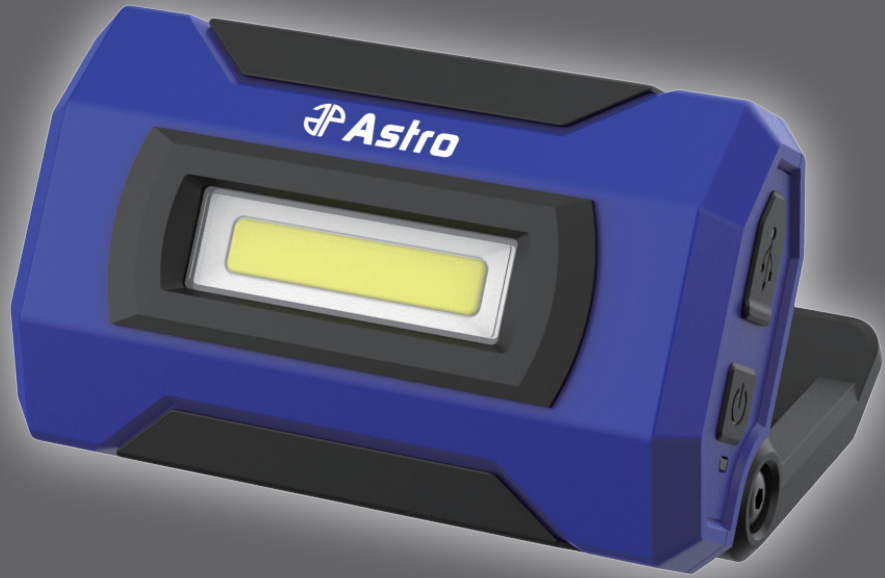

Astro

MODEL NO. **1005L**

1000 LUMEN WIRELESSLY RECHARGEABLE MINI LED FLOOD LIGHT

- ✓ Adjustable light output, press and hold dimming power button for 100-1,000 lumens
- ✓ Includes USB-C style charging cable and adapter for direct charging or wirelessly with 52SL-WCP magnetic dual charging pad to charge one or two at a time
- ✓ Massive 21700 cell lithium battery, 4,500mAh capacity for 3-18hrs of runtime

Dual Wireless
Charging Pad Not Included

SPECIFICATIONS

Battery specification: 3.6V 21700 size 4500mAh
Charging 5V2A Type-C: 2.5hrs
Charging pad: 5-6hrs
Operation time: 3-18hrs

Light output: 100-1,000 lumen
IP Rating: 65
IK Rating: 07

Model # 100SL

**1000 LUMEN
WIRELESSLY
RECHARGEABLE
MINI LED
FLOOD LIGHT**

- **ADJUSTABLE LIGHT OUTPUT, PRESS AND HOLD DIMMING POWER BUTTON FOR 100-1,000 LUMENS**
- **INCLUDES USB-C STYLE CHARGING CABLE AND ADAPTER FOR DIRECT CHARGING OR WIRELESSLY WITH 52SL-WCP MAGNETIC DUAL CHARGING PAD TO CHARGE ONE OR TWO AT A TIME**

Model	Battery specification	Charging 5V2A Type-C	Charging pad
100SL	3.6V 21700 size 4500mAh	2.5hrs	5-6hrs
Operation time	Light output	IP Rating	IK Rating
3-18hrs	100-1,000 lumen	65	07

**MASSIVE 21700 CELL
LITHIUM BATTERY,
4,500MAH CAPACITY FOR
3-18HRS OF RUNTIME**