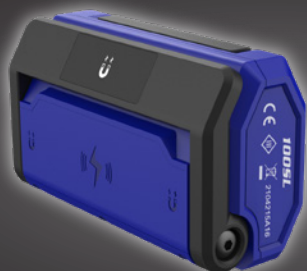

Astro

MODEL NO. **1005L**

1000 LUMEN WIRELESSLY RECHARGEABLE MINI LED FLOOD LIGHT

- ✓ Adjustable light output, press and hold dimming power button for 100-1,000 lumens
- ✓ Includes USB-C style charging cable and adapter for direct charging or wirelessly with 52SL-WCP magnetic dual charging pad to charge one or two at a time
- ✓ Massive 21700 cell lithium battery, 4,500mAh capacity for 3-18hrs of runtime

Dual Wireless
Charging Pad Not Included

SPECIFICATIONS

Battery specification: 3.6V 21700 size 4500mAh
Charging 5V2A Type-C: 2.5hrs
Charging pad: 5-6hrs
Operation time: 3-18hrs

Light output: 100-1,000 lumen
IP Rating: 65
IK Rating: 07

Model # 100SL

**1000 LUMEN
WIRELESSLY
RECHARGEABLE
MINI LED
FLOOD LIGHT**

- **ADJUSTABLE LIGHT OUTPUT, PRESS AND HOLD DIMMING POWER BUTTON FOR 100-1,000 LUMENS**
- **INCLUDES USB-C STYLE CHARGING CABLE AND ADAPTER FOR DIRECT CHARGING OR WIRELESSLY WITH 52SL-WCP MAGNETIC DUAL CHARGING PAD TO CHARGE ONE OR TWO AT A TIME**

Model	Battery specification	Charging 5V2A Type-C	Charging pad
100SL	3.6V 21700 size 4500mAh	2.5hrs	5-6hrs
Operation time	Light output	IP Rating	IK Rating
3-18hrs	100-1,000 lumen	65	07

**MASSIVE 21700 CELL
LITHIUM BATTERY,
4,500MAH CAPACITY FOR
3-18HRS OF RUNTIME**