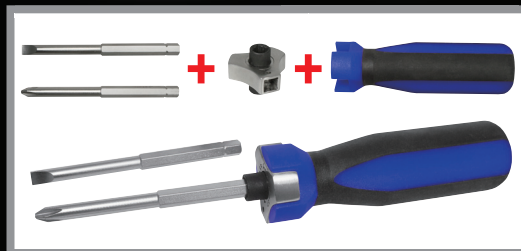

Model # 9506

**INTERCHANGEABLE
FINGER RATCHET
SCREWDRIVER SET**

Thumb Ratchet can be used alone, slid into handle to create a ratcheting screwdriver, and be driven by included 1/4" drive wrench

Includes Philips and Flat-Head Drivers and **Accepts Standard Bit Sizes** for use with over 100 bit types

Adapt to use with 1/4" Drive Sockets

Flip Over to Switch from Forward to Reverse

**Astro Pneumatic
Tool Company**

HAND TOOLS

SHOP EQUIPMENT UNDERCARR KIT HYDRAULICS AIR TOOLS

Shop the largest selection of reliable hand tools in our online store.