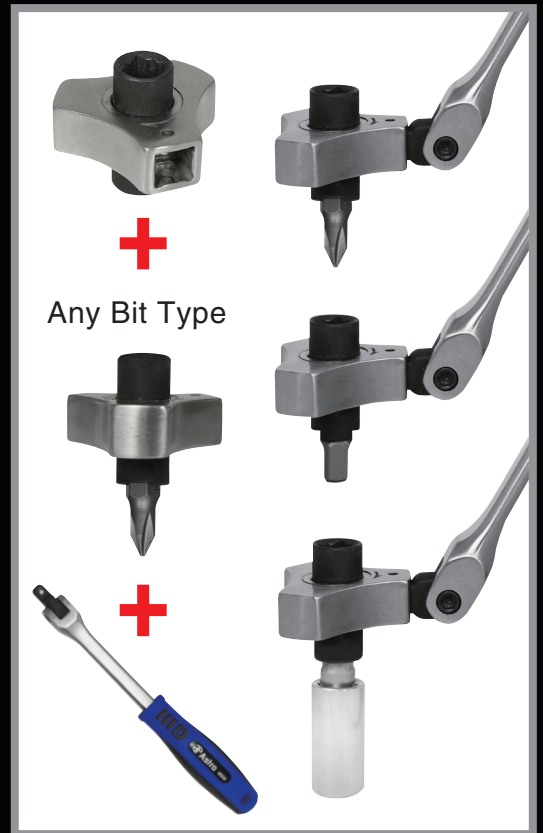

Model # 9506

**INTERCHANGEABLE
FINGER RATCHET
SCREWDRIVER SET**

Thumb Ratchet can be used alone, slid into handle to create a ratcheting screwdriver, and be driven by included 1/4" drive wrench

Includes Philips and Flat-Head Drivers and **Accepts Standard Bit Sizes** for use with over 100 bit types

Adapt to use with 1/4" Drive Sockets

Flip Over to Switch from Forward to Reverse

**Astro Pneumatic
Tool Company**

HAND TOOLS

SHOP EQUIPMENT UNDERCARR KIT HYDRAULICS AIR TOOLS

Shop the largest selection of reliable hand tools in our online store.