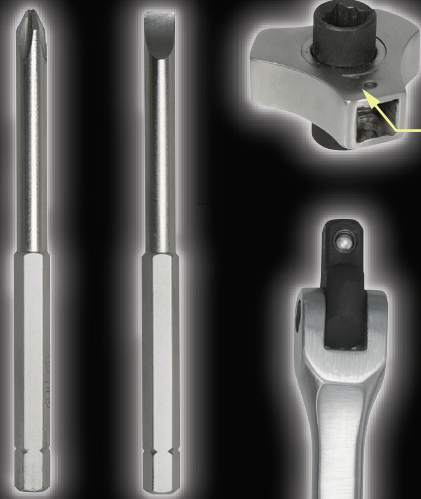

Model # 9506

**INTERCHANGEABLE
FINGER RATCHET
SCREWDRIVER SET**

Thumb Ratchet can be used alone, slid into handle to create a ratcheting screwdriver, and be driven by included 1/4" drive wrench

Includes Philips and Flat-Head Drivers and **Accepts Standard Bit Sizes** for use with over 100 bit types

Adapt to use with 1/4" Drive Sockets

Flip Over to Switch from Forward to Reverse

**Astro Pneumatic
Tool Company**

HAND TOOLS

SHOP EQUIPMENT UNDERCARR KIT HYDRAULICS AIR TOOLS

Shop the largest selection of reliable hand tools in our online store.