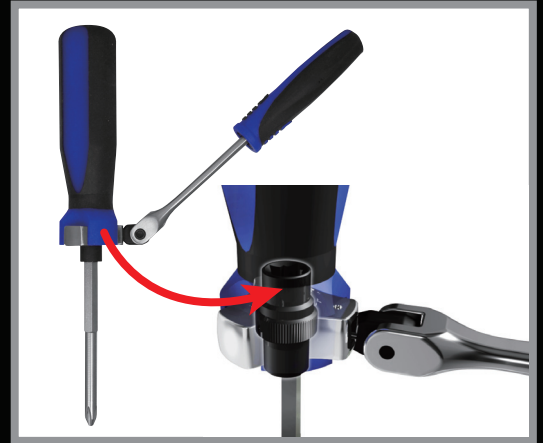

Model # 9506

**INTERCHANGEABLE
FINGER RATCHET
SCREWDRIVER SET**

Thumb Ratchet can be used alone, slid into handle to create a ratcheting screwdriver, and be driven by included 1/4" drive wrench

Includes Philips and Flat-Head Drivers and **Accepts Standard Bit Sizes** for use with over 100 bit types

Adapt to use with 1/4" Drive Sockets

Flip Over to Switch from Forward to Reverse

**Astro Pneumatic
Tool Company**

HAND TOOLS

SHOP EQUIPMENT UNDERCARR KIT HYDRAULICS AIR TOOLS

Shop the largest selection of reliable hand tools in our online store.