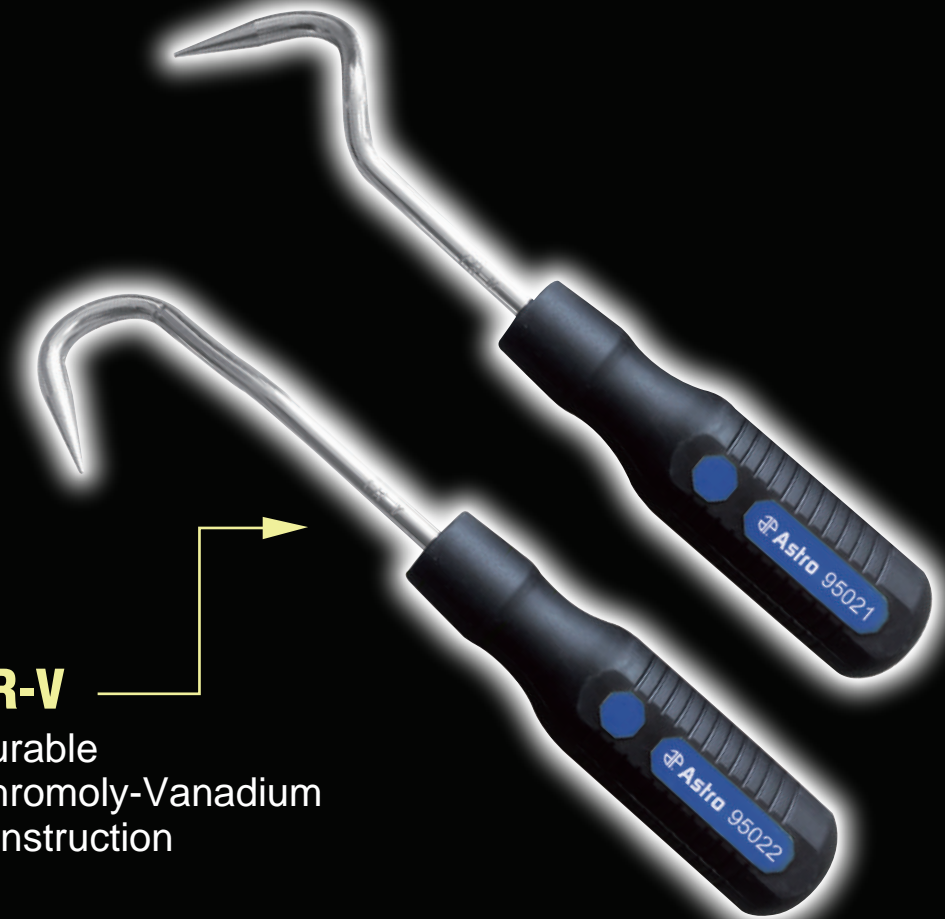

Model # 9502

**2PC
HOSE REMOVAL
HOOK SET**

CR-V

Durable
Chromoly-Vanadium
construction

Model	Set Includes
9502	V Type(#95021) And U Type(#95022) 8-1/4 (210mm) Length

- **Two hook designs to fit between various fittings and hoses**
- **Tackle difficult to remove seals, heater and radiator hoses, transmission lines, and many other fixtures**
- **Works great when paired with Astro's 9409A Hose Clamp Pliers**