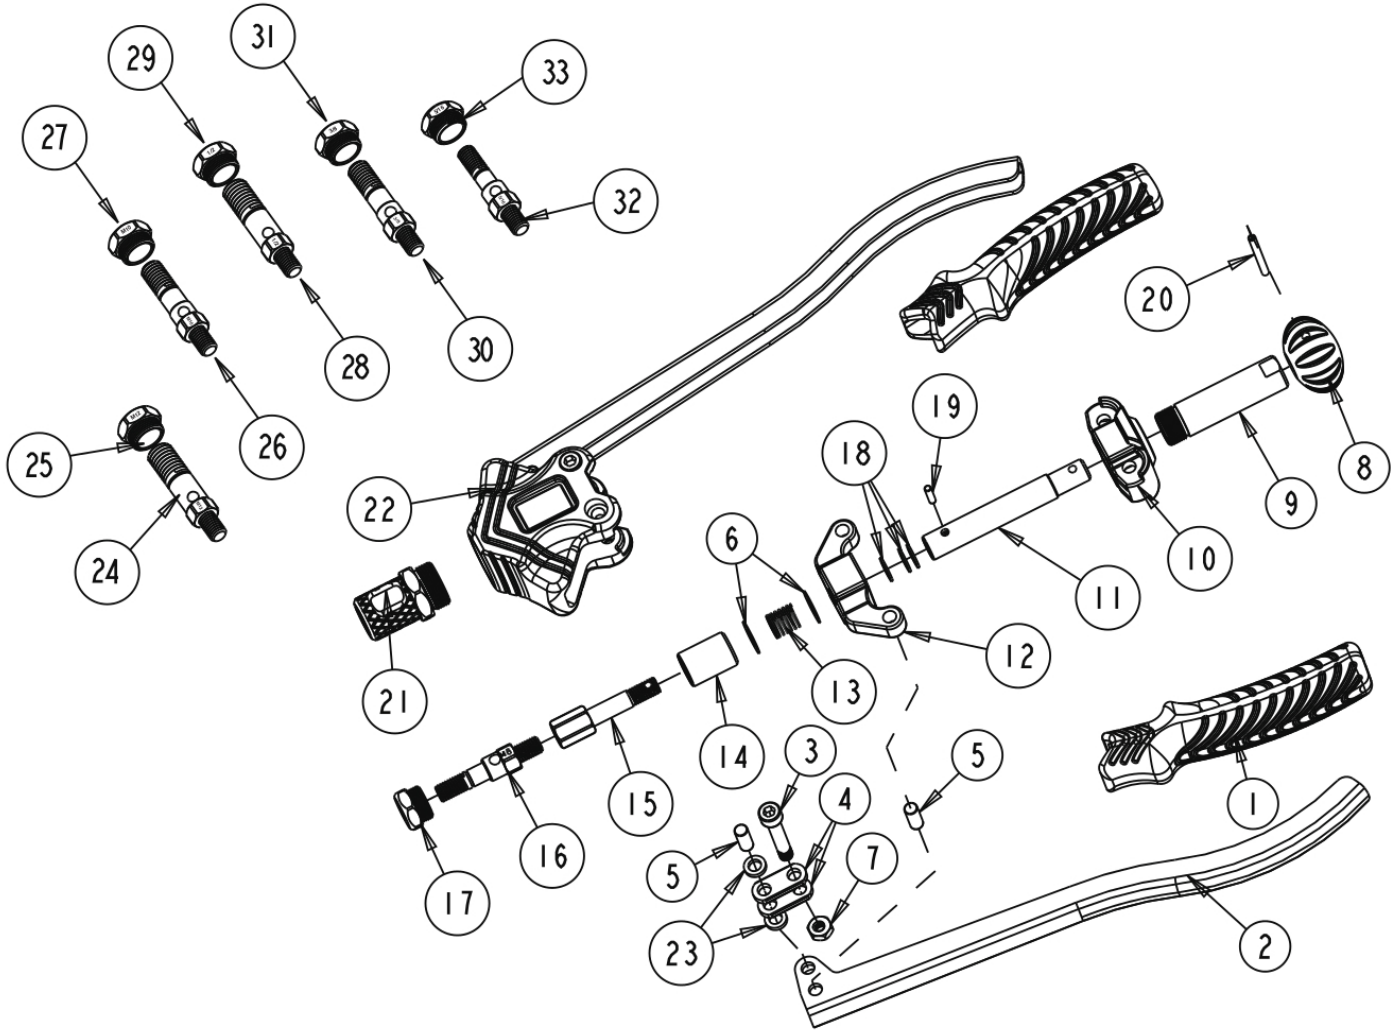

## PARTS BREAKDOWN

### Parts List

Index	Part No.	Description	Qty	Index	Part No.	Description	Qty
1	1452-01	Grip	2	18	1452-18	Spacer	3
2	1452-02	Arm	2	19	1452-19	Bushing	1
3	1452-03	Screw	2	20	1452-20	Spring Pin	1
4	1452-04	Connecting Rod	4	21	1452-21	Outer Sleeve	1
5	1452-05	Bushing	4	22	1452-22	Aluminium Alloy Body	1
6	1452-06	Spacer	2	23	1452-23	Spacer	4
7	1452-07	Locknut	2	24	1452-24	M12 Mandrel	1
8	1452-08	Knob	1	25	1452-25	M12 Nosepiece	1
9	1452-09	Short Casing Joint	1	26	1452-26	M10 Mandrel	1
10	1452-10	Ontology Cap	1	27	1452-27	M10 Nosepiece	1
11	1452-11	Knob Screw	1	28	1452-28	1/2-13 Mandrel	1
12	1452-12	Activity Set	1	29	1452-29	1/2-13 Nosepiece	1
13	1452-13	Spring	1	30	1452-30	3/8-16 Mandrel	1
14	1452-14	Hex Sliding Sleeve	1	31	1452-31	3/8-16 Nosepiece	1
15	1452-15	Pull Rod	1	32	1452-32	5/16-18 Mandrel	1
16	1452-16	M8 Mandrel	1	33	1452-33	5/16-18 Nosepiece	1
17	1452-17	M8 Nosepiece	1				