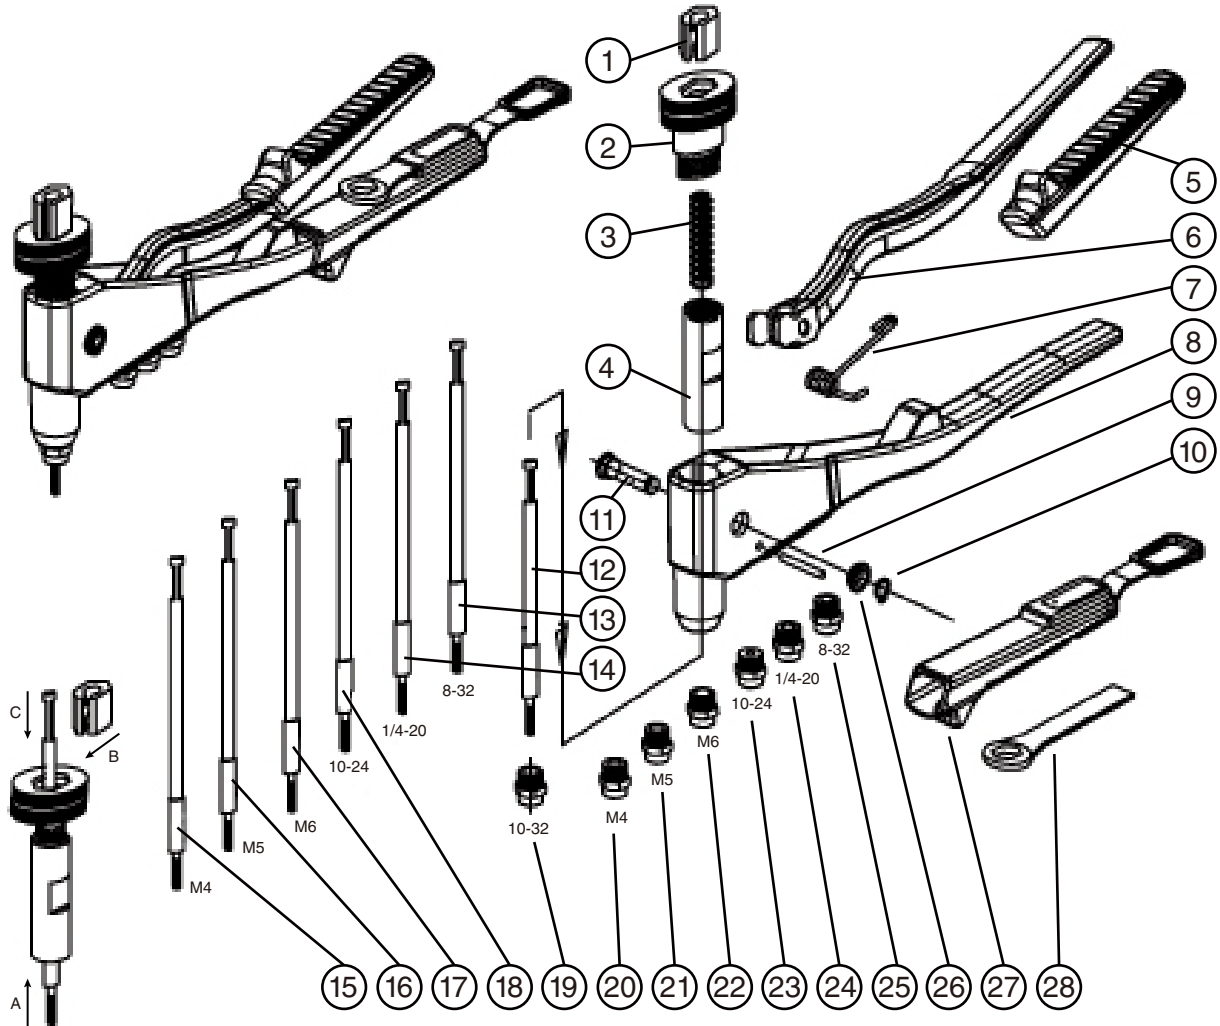

**PARTS BREAKDOWN**

**Parts List**

Index	Part No.	Description	Qty
1	1443A-01	Locking Nut	1
2	1443A-02	Pulling Bar with adjusting screw	1
3	1443A-03	Spring	1
4	1443A-04	Inner Socket	1
5	1443A-05	PVC Grip to the steel handle	1
6	1443A-06	Forged Steel Handle	1
7	1443A-07	Spring	1
8	1443A-08	Aluminium Body	1
9	1443A-09	Bolt to the spring	1
10	1443A-10	Clasp	1
11	1443A-11	Bolt	1
12	1443A-12	Pulling Pole Mandrel 10-32	1
13	1443A-13	Pulling Pole Mandrel 8-32	1
14	1443A-14	Pulling Pole Mandrel 1/4-20	1

Index	Part No.	Description	Qty
15	1443A-15	Pulling Pole Mandrel M4x0.7	1
16	1443A-16	Pulling Pole Mandrel M5x0.8	1
17	1443A-17	Pulling Pole Mandrel M6x1.00	1
18	1443A-18	Pulling Pole Mandrel 10-24	1
19	1443A-19	Nosepiece 10-32	1
20	1443A-20	Nosepiece M4	1
21	1443A-21	Nosepiece M5	1
22	1443A-22	Nosepiece M6	1
23	1443A-23	Nosepiece 10-24	1
24	1443A-24	Nosepiece 1/4-20	1
25	1443A-25	Nosepiece 8-32	1
26	1443A-26	Washer	1
27	1443A-27	PVC Grip to the Alu. body	1
28	1443A-28	Wrench	1