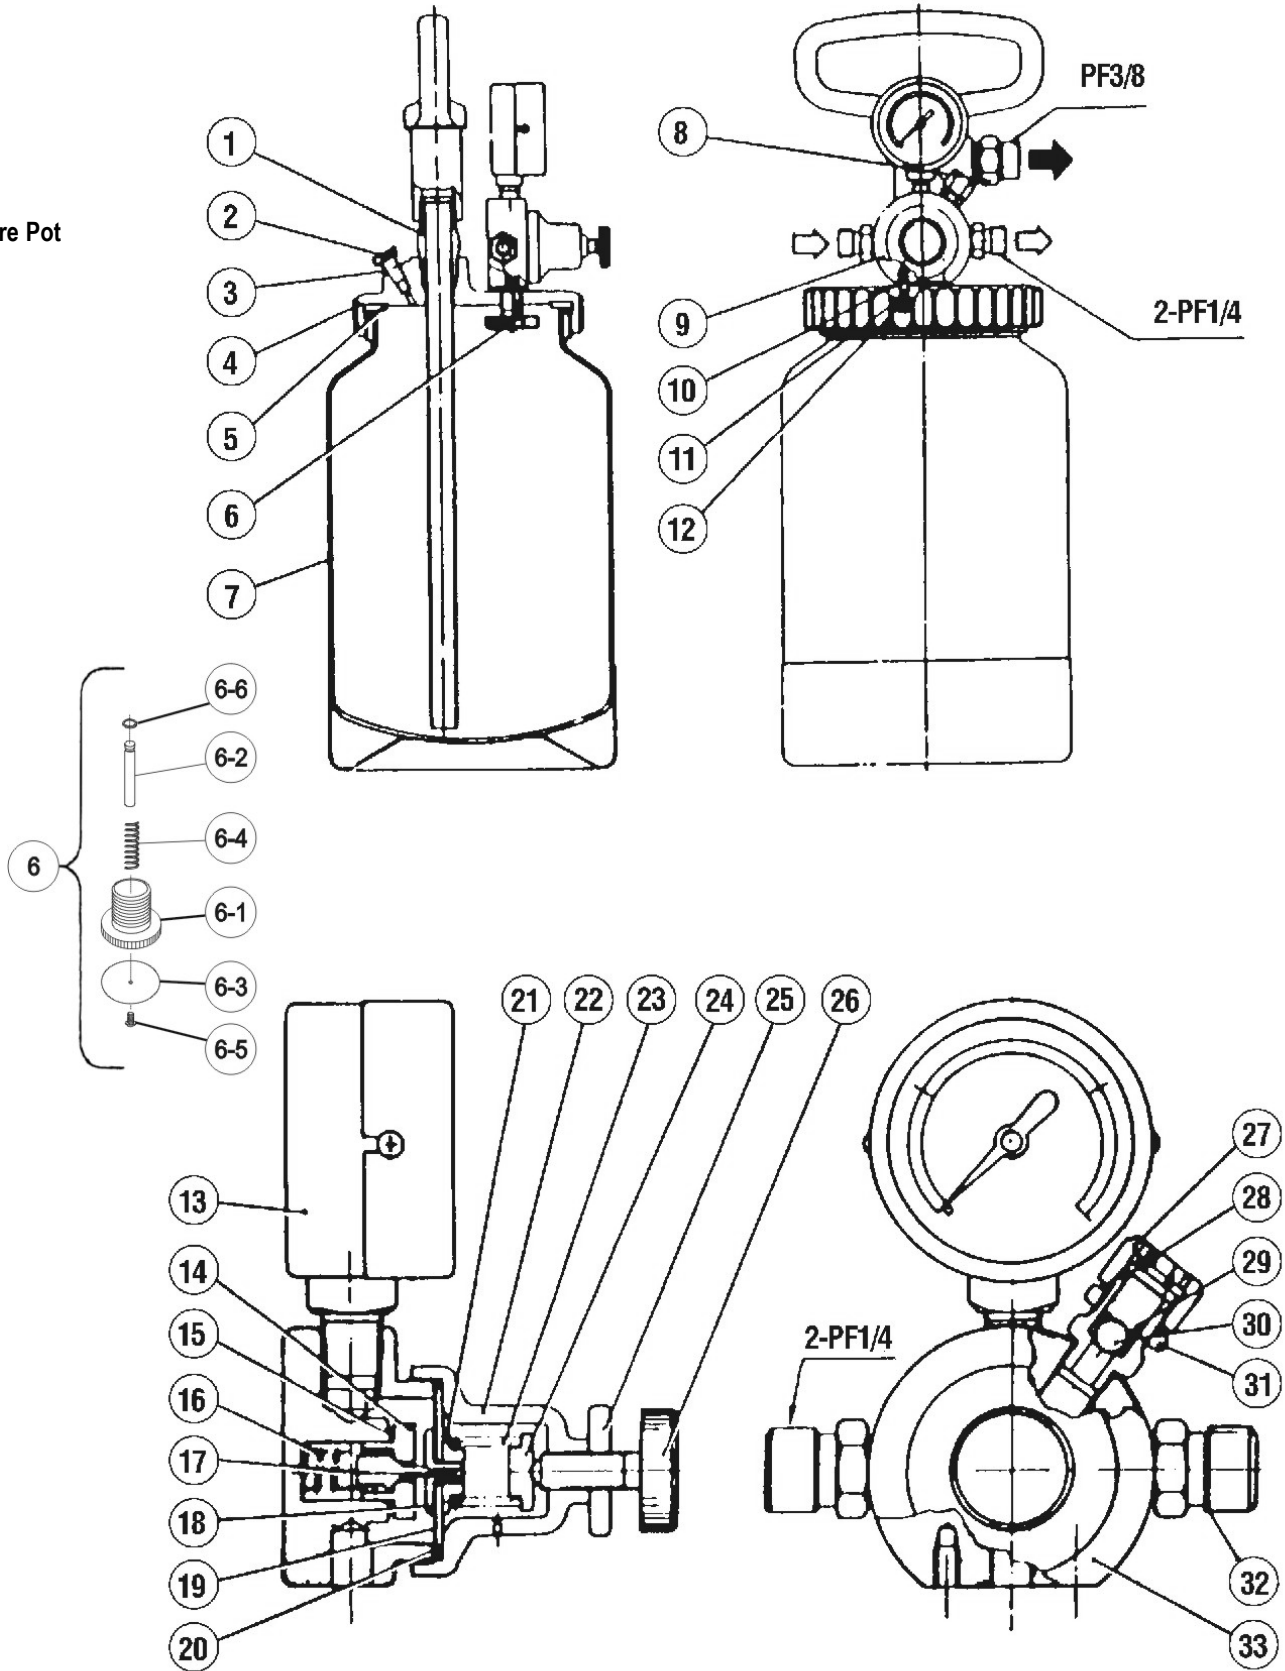

Cups & Containers

**PC18B
Pessure Pot**

Ref #	Part #	Description	Remarks
1	94902151	SUCTION PIPE SET	WITH HANDLE AND FLUID JOINT
2	94036210	EXHAUST VALVE	
3	91056011	UNLOADER SPRING	
4	94001152	LID	
5	94900210	LID PACKING	2 PCS/PACK
6	94904151	CHECK VALVE SET	
6-1	94030152	CHECK VALVE BODY	
6-2	94034210	CHECK VALVE STEM	
6-3	94035210	CHECK VALVE PLATE	
6-4	95104101	SPRING	
6-5	96162040	SCREW	
6-6	96612020	STOPPER	
7	94901151	CONTAINER ONLY	
8	94750501	FLUID JOINT	3/8" BSP
9	15088061	AIR REGULATOR	RR72B
10	94033153	AIR REGULATOR PACKING	
11	96500406	SPRING WASHER	
12	96260467	BOLT	
13	97201091	PRESSURE GAUGE	
14	94744281	VALVE HOLDER	
15	93094610	PACKING - BLANKING COVER	
16	94734270	VALVE SPRING	
17	94736272	VALVE	
18	94722272	DIAPHRAGM HOLDER	
19	94726272	DIAPHRAGM COVER	
20	94705272	DIAPHRAGM	
21	94724271	DIAPHRAGM SEAT	
22	N/A	DIAPHRAGM CAP	
23	94720250	ADJUSTING SPRING	
24	94721250	SPRING STOPPER	
25	94710250	NUT	
26	94719250	ADJUSTING SCREW	
27	94758250	SAFETY VALVE CAP	
28	94757252	SAFETY VALVE BODY	
29	94031210	SAFETY VALVE SPRING	
30	93315001	BALL VALVE	
31	94717250	NUT	
32	93010080	AIR JOINT	1/4" BSP
33	N/A	MAIN BODY	

PC18B
Pressure Pot