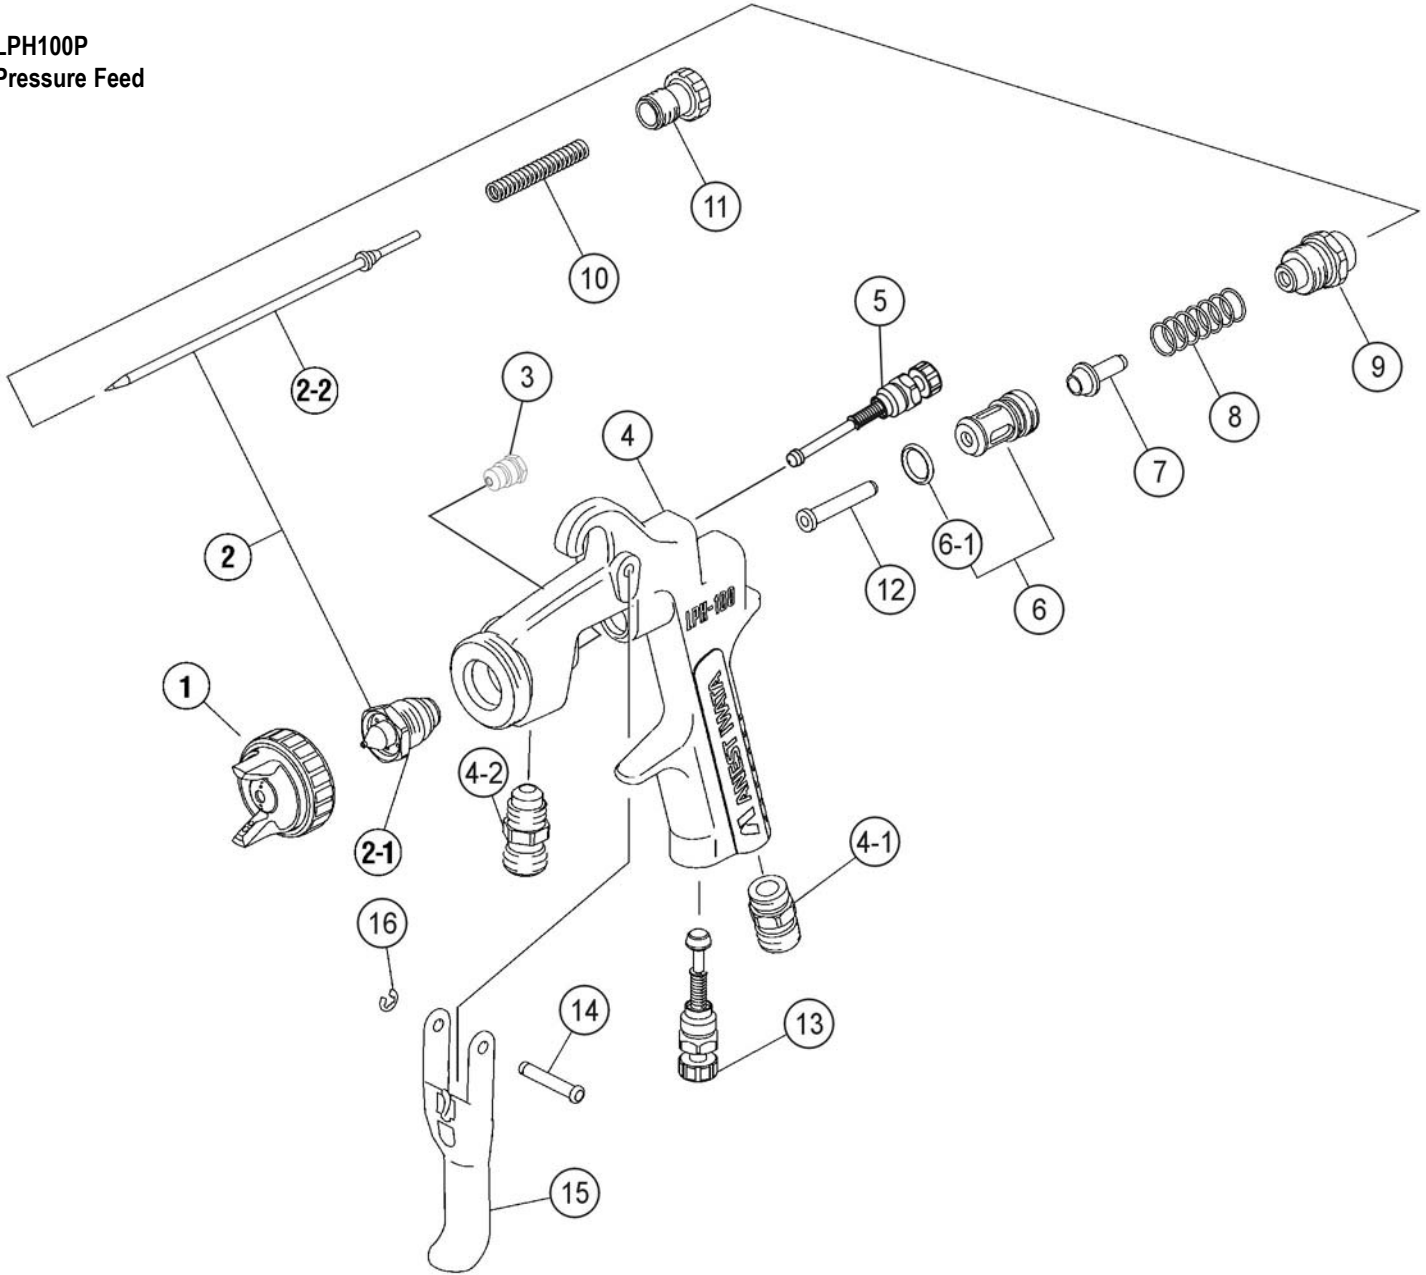

LPH100P
Pressure Feed

Manual Spray Guns

LPH50
Mini Gravity Feed

Ref #	Part #	Description	Remarks
1	93557600	AIR CAP	
2	93558600	AIR CAP GASKET	
3	93559600	COVER RING	
4	93570600	FLUID NOZZLE 0.4	MARKED AS L50/04
4	93568600	FLUID NOZZLE 0.6	MARKED AS L50/06
4	93560600	FLUID NOZZLE 1.0	MARKED AS L50/10
5	93891600	FLUID NEEDLE 0.4	MARKED AS I
5	93890600	FLUID NEEDLE 0.6	MARKED AS II
5	93886600	FLUID NEEDLE 1.0	MARKED AS III
6	N/A	GUN BODY	
6-1	93005890	FLUID NIPPLE	1/4"
7	93940880	NEEDLE PACKING SET	
8	93001890	NEEDLE PACKING SEAT	
9	93162890	TRIGGER	
10	93912030	STOPPER	2PCS/PACK
11	93167890	TRIGGER STUD	
12	93006880	AIR VALVE SHAFT	
13	93912880	AIR VALVE SEAT SET	
13-1	96638005	O RING	
14	93011880	AIR VALVE SEAT SCREW	
15	93888600	PATTERN ADJUST SET	
16	93012880	AIR VALVE SPRING	
17	93013880	AIR VALVE	
18	93936880	FLUID ADJUST GUIDE SET	
19	93015880	FLUID NEEDLE SPRING	
20	93017880	FLUID ADJUST KNOB	
21	93845531	AIR ADJUST SET	
	93280881	GUN WRENCH	
	2860	REPAIR SERVICE KIT	7, 8, 10, 13-1
	2950	MK5 MAINTENANCE KIT	
	2981	TEST CAP GAUGE SET