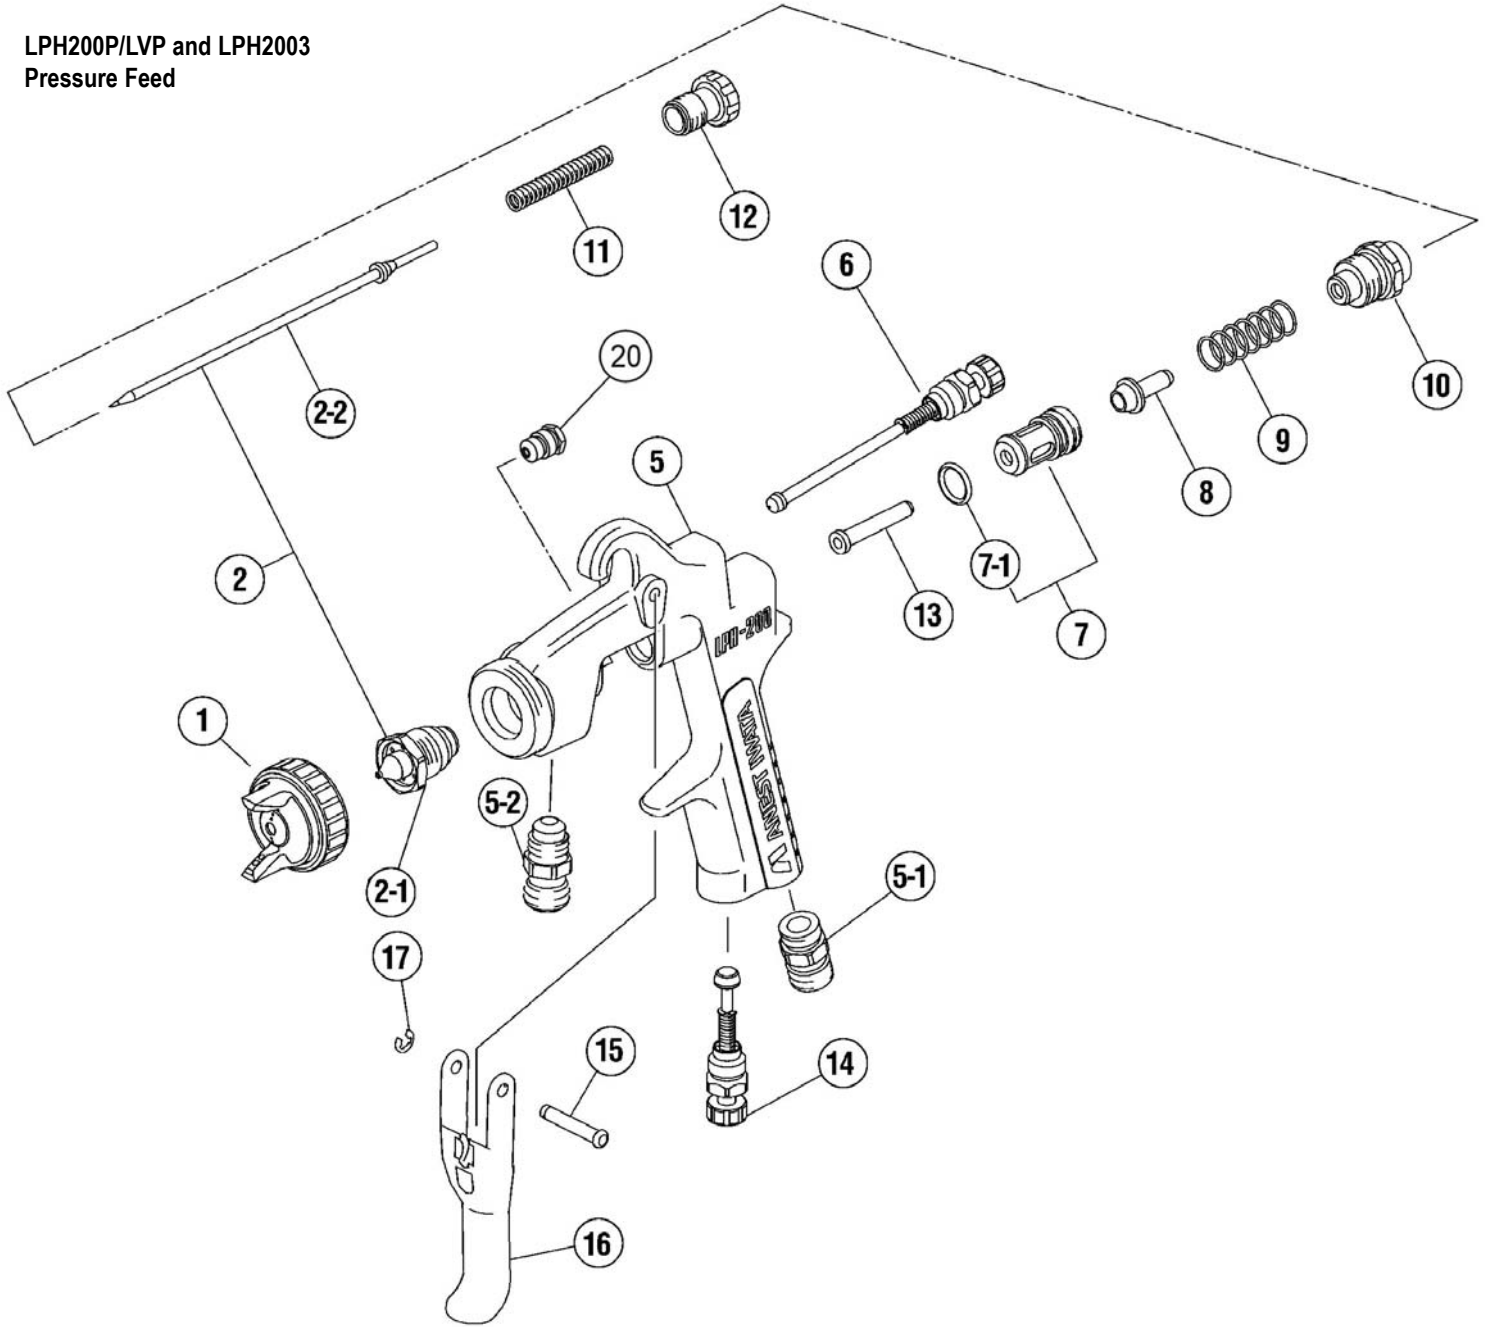

Manual Spray Guns

**LPH200P/LVP and
LPH2003
Pressure Feed**

Ref #	Part #	Description	Remarks
1	93822601	AIR CAP SET "LPH200-G2"	LPH200P/LPH2003
1	93587601	AIR CAP SET "LPH200-LV6"	LPH200LVP
2	93859600	NOZZLE/NEEDLE SET 1.0	LPH200P/LPH2003
2	93858600	NOZZLE/NEEDLE SET 1.2	LPH200P/LPH2003
2	93860600	NOZZLE/NEEDLE SET 1.4	LPH200P/LPH2003
2	93593600	NOZZLE/NEEDLE SET 0.8LV	LPH200LVP
2	93594600	NOZZLE/NEEDLE SET 1.0LV	LPH200LVP
2	93595600	NOZZLE/NEEDLE SET 1.2LV	LPH200LVP
2-1		FLUID NOZZLE	SUPPLIED AS SET
2-2		FLUID NEEDLE	SUPPLIED AS SET
5	N/A	GUN BODY	
5-1	93660300	AIR NIPPLE	1/4"
5-2	93515600	FLUID NIPPLE	3/8", LPH200P/LVP
5-2	93161710	FLUID NIPPLE (FEMALE)	LPH2003
5-3	93910710	GASKET (NOT SHOWN)	LPH2003, 2PCS/PACK
6	93840601	PATTERN ADJUST SET	LPH200P/LPH2003
6	93898600	PATTERN ADJUST SET	LPH200LVP
7	93843530	AIR VALVE SEAT SET	
7-1	96638008	O RING	
8	93591530	AIR VALVE	
9	93719530	AIR VALVE SPRING	
10	93844531	FLUID ADJUST GUIDE SET	
11	93593530	FLUID NEEDLE SPRING	
12	93594532	FLUID ADJUST KNOB	
13	93595530	AIR VALVE SHAFT	
14	93845531	AIR ADJUST SET	
15	93667360	TRIGGER STUD	
16	93517600	TRIGGER	
17	93912030	STOPPER	2PCS/PACK
20	93810620	CARTRIDGE PACKING	
	93512600	L GASKET (BLACK)	FOR AIR CAP SET
	93708240	AIR CAP GASKET (WHITE)	
	93538600	GUN WRENCH	
	5650	REPAIR SERVICE KIT	7-1, 9, 11, 15, 17, 20
	2950	MK5 MAINTENANCE KIT	
	6035	PC19B CONTAINER	FOR LPH2003
	2991	TEST CAP GAUGE SET "LPH200-G2"	LPH200P/LPH2003
	2992	TEST CAP GAUGE SET "LPH200-LV6"	LPH200LVP

LPH200P/LVP and LPH2003
Pressure Feed