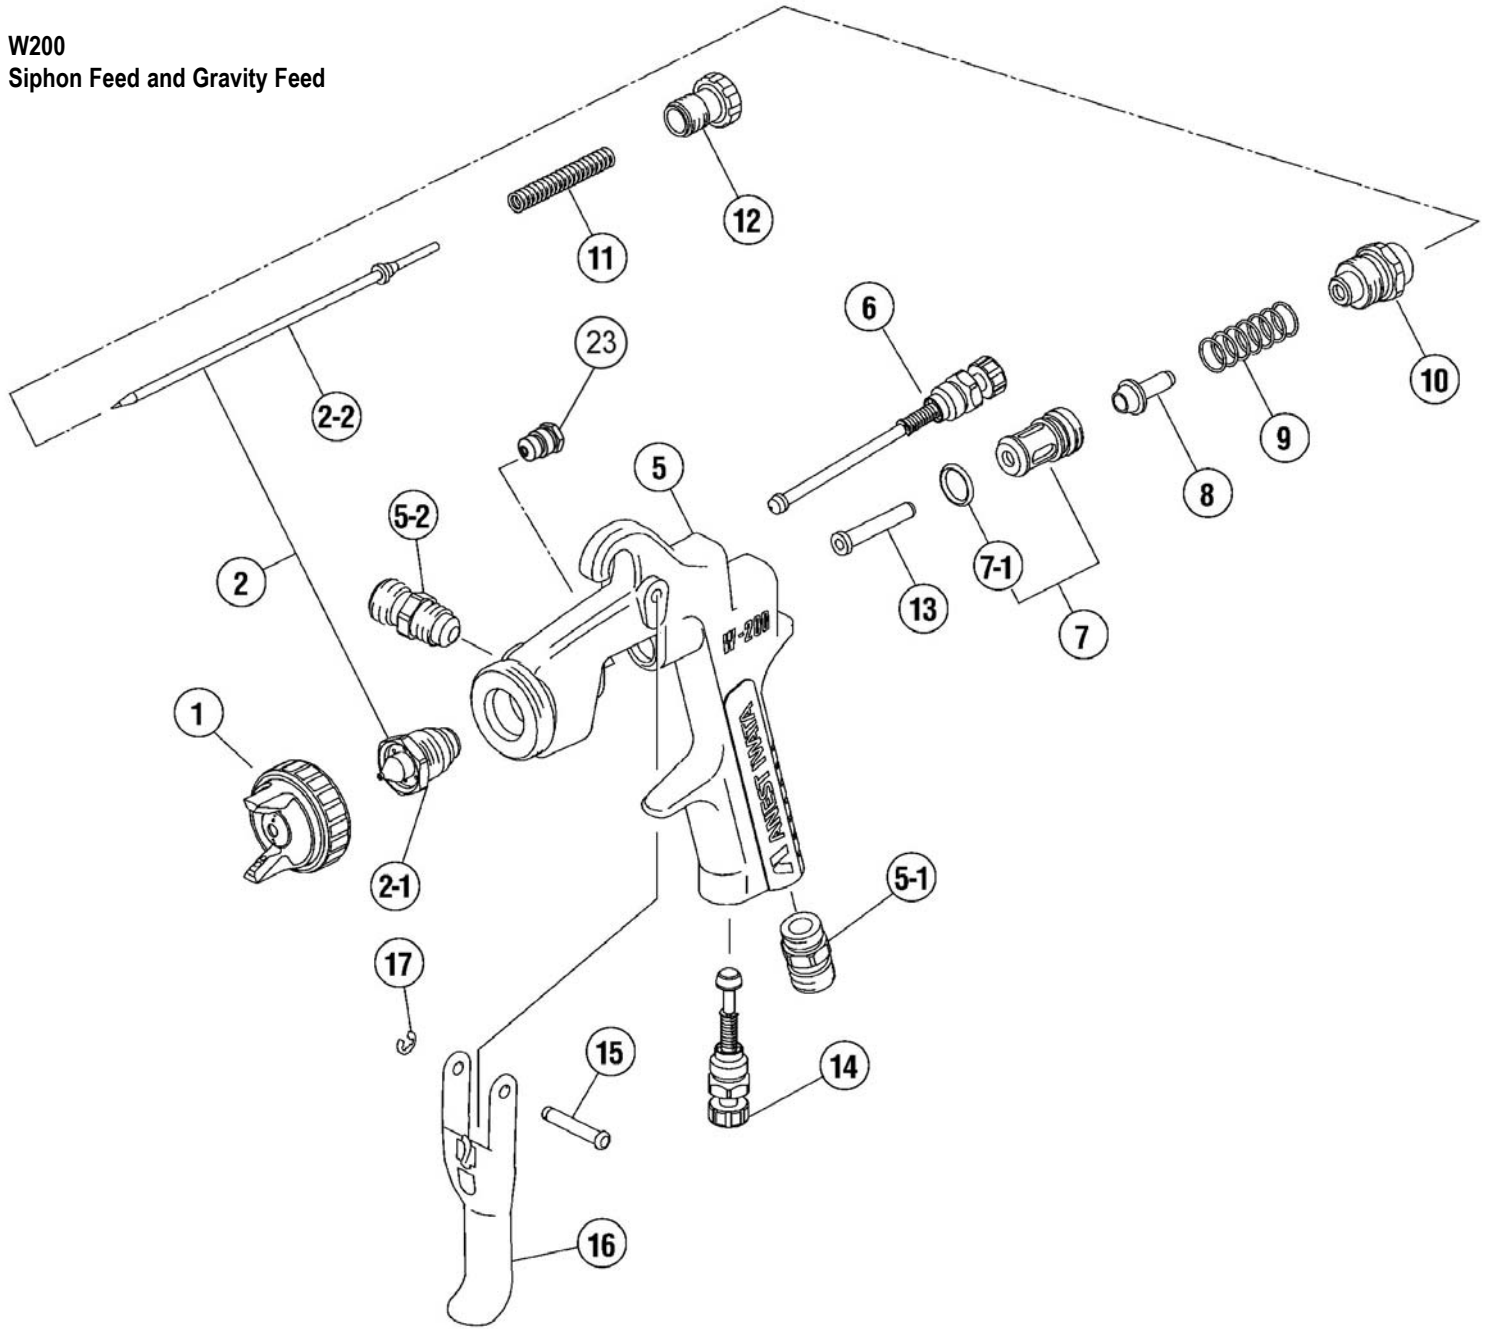

Manual Spray Guns

W200
Siphon Feed and
Gravity Feed

Ref #	Part #	Description	Remarks
1	93817611	AIR CAP SET "W200-K1"	151S/G
1	93816611	AIR CAP SET "W200-K2"	152S/G,182S
1	93815610	AIR CAP SET "W200-R1"	201S/G
1	93814611	AIR CAP SET "W200-R2"	202S/G
1	93813611	AIR CAP SET "W200-W1"	251S/G
2	93822610	NOZZLE/NEEDLE SET 1.5	
2	93821610	NOZZLE/NEEDLE SET 1.8	
2	93820610	NOZZLE/NEEDLE SET 2.0	
2	93819610	NOZZLE/NEEDLE SET 2.5	
2-1	93526610	FLUID NOZZLE 1.5	MARKED AS W200/15
2-1	93525610	FLUID NOZZLE 1.8	MARKED AS W200/18
2-1	93524610	FLUID NOZZLE 2.0	MARKED AS W200/20
2-1	93523610	FLUID NOZZLE 2.5	MARKED AS W200/25
2-2	93830600	FLUID NEEDLE 1.5	MARKED AS 20015
2-2	93831600	FLUID NEEDLE 1.8/2.0	MARKED AS 20020
2-2	93832600	FLUID NEEDLE 2.5	MARKED AS 20025
5	N/A	GUN BODY	
5-1	93660300	AIR NIPPLE	1/4"
5-2	93515600	FLUID NIPPLE	3/8"
6	93840601	PATTERN ADJUST SET	
7	93843530	AIR VALVE SEAT SET	
7-1	96638008	O RING	
8	93591530	AIR VALVE	
9	93719530	AIR VALVE SPRING	
10	93844531	FLUID ADJUST GUIDE SET	
11	93593530	FLUID NEEDLE SPRING	
12	93594532	FLUID ADJUST KNOB	
13	93595530	AIR VALVE SHAFT	
14	93845531	AIR ADJUST SET	
15	93667360	TRIGGER STUD	
16	93517600	TRIGGER	
17	93912030	STOPPER	2PCS/PACK
23	93810620	CARTRIDGE PACKING	
	93512600	L GASKET (BLACK)	FOR AIR CAP SET
	93708240	AIR CAP GASKET (WHITE)	
	93538600	GUN WRENCH	
	5650	REPAIR SERVICE KIT	7-1, 9, 11, 15, 17, 23
	2950	MK5 MAINTENANCE KIT	

W200
Siphon Feed and Gravity Feed