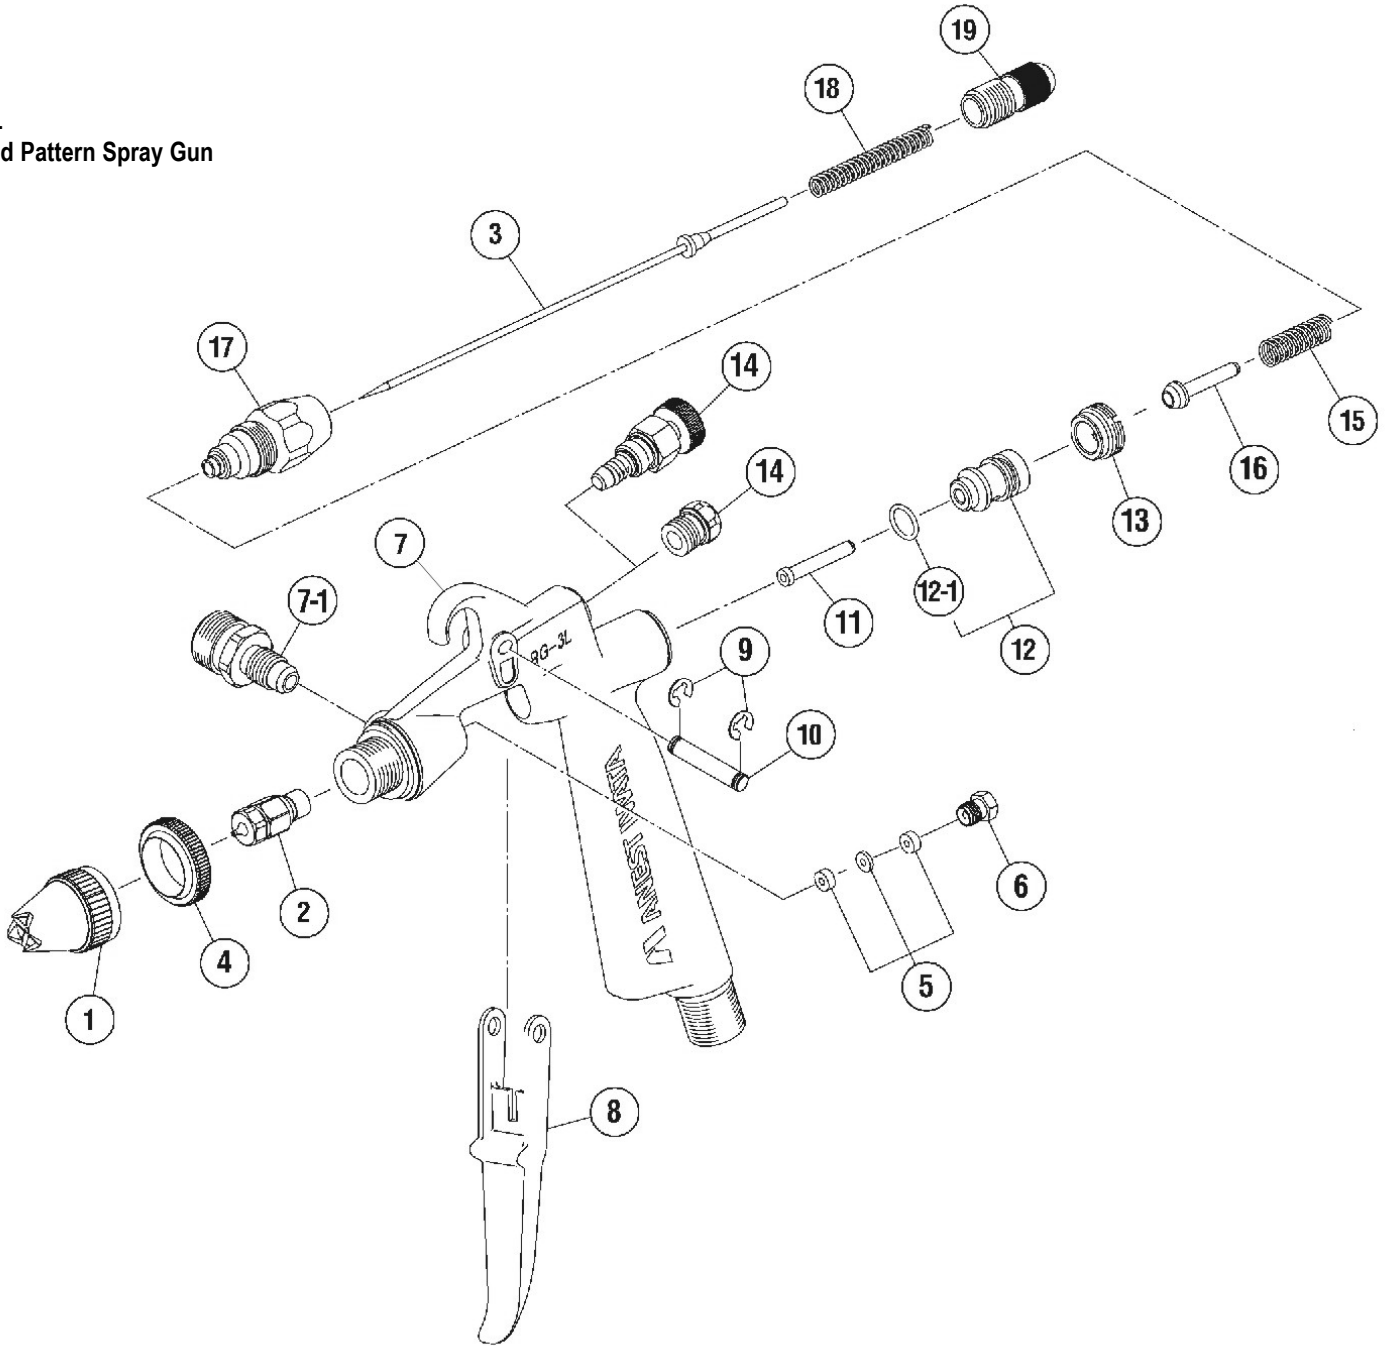

RG3L
Round Pattern Spray Gun

Cups & Containers

PC18D
Pressure Pot

Ref #	Part #	Description	Remarks
1	94056350	FLUID JOINT	3/8"BSP
2	94055350	HANDLE	
3	94057350	HANDLE JOINT	
4	94003350	AIR RELIEF VALVE	
5	94053350	LID	
6	94900210	LID PACKING	2PCS/PACK
7	94001350	SUCTION PIPE	
8	94000351	CONTAINER	
9	94007350	SAFETY VALVE SET	
10	94006350	PRESSURE GAUGE	
11	94015350	AIR JOINT	1/4"BSP
12	94049350	AIR REGULATOR BODY	
13	96631012	O RING	
14	94016350	SPRING	
15	94017350	REGULATOR SEAT	
16	94018350	GUIDE	
17	94019350	DIAPHRAGM SET	
18	94023350	SPRING	
19	94038350	SPRING HOLDER	
20	94024350	CAP (BLUE)	
21	94025350	NUT	
22	94026350	KNOB	
23	94058350	NUT	
24	94904151	CHECK VALVE SET	
24-1	94030152	CHECK VALVE BODY	
24-2	94034210	CHECK VALVE STEM	
24-3	94035210	CHECK VALVE PLATE	
24-4	95104101	SPRING	
24-5	96162040	SCREW	
24-6	96612020	STOPPER	
	7970	AIR REGULATOR REPAIR KIT	14, 15, 16, 17, 18, 19