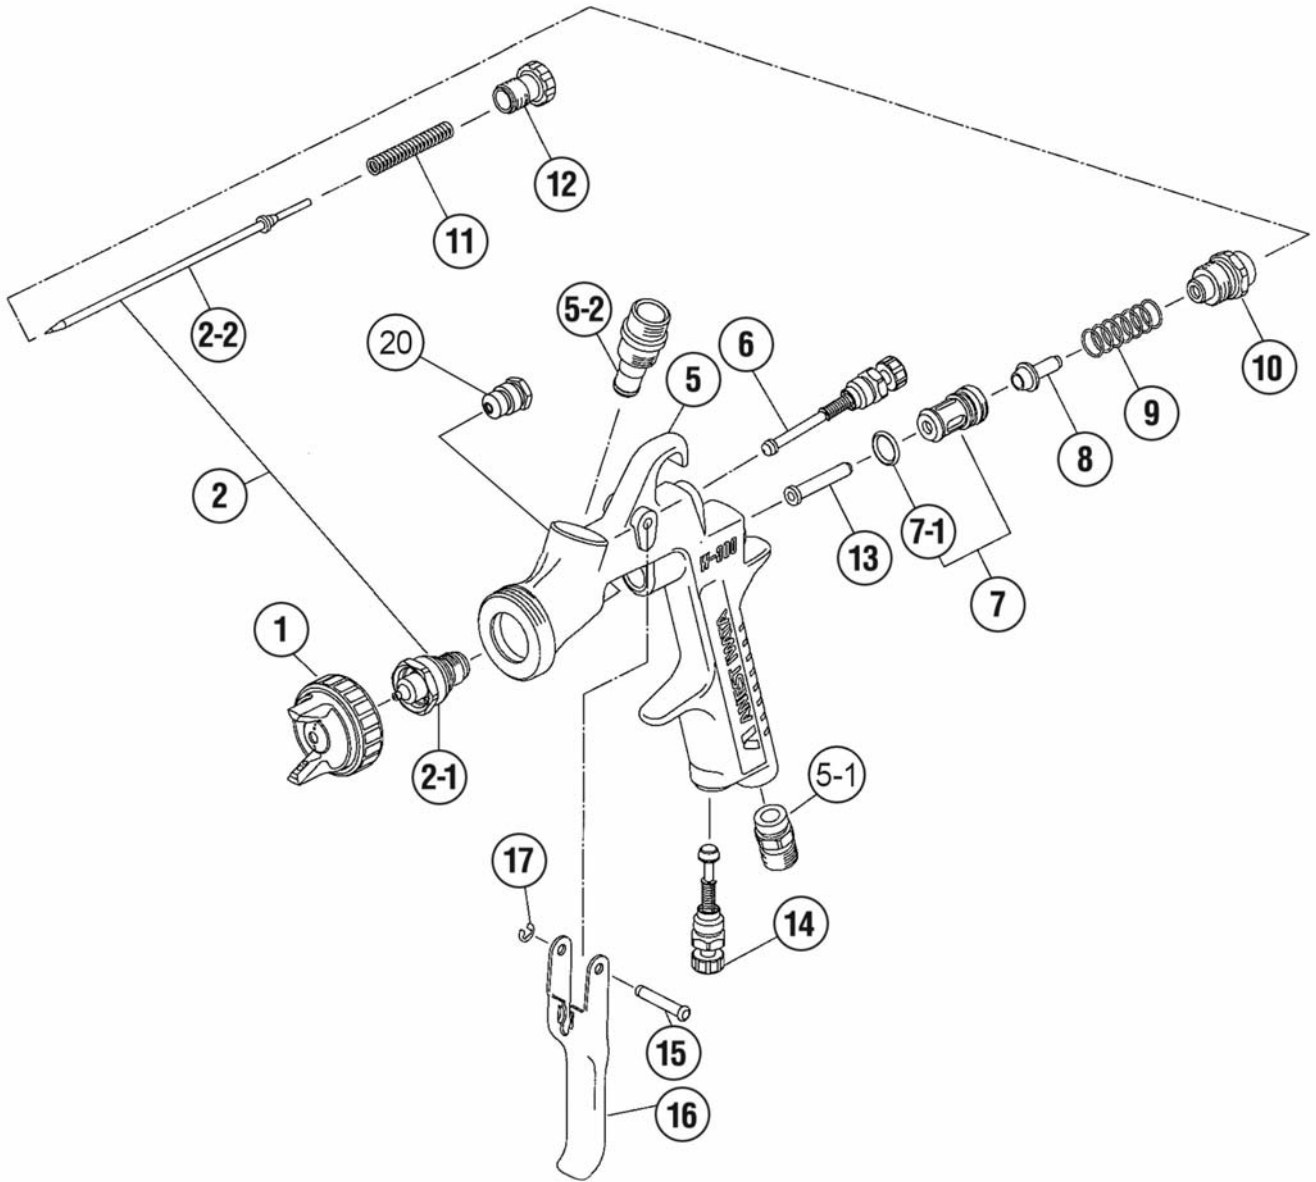

W300

Manual Spray Guns

W200
Siphon Feed and
Gravity Feed

Ref #	Part #	Description	Remarks
1	93817611	AIR CAP SET "W200-K1"	151S/G
1	93816611	AIR CAP SET "W200-K2"	152S/G,182S
1	93815610	AIR CAP SET "W200-R1"	201S/G
1	93814611	AIR CAP SET "W200-R2"	202S/G
1	93813611	AIR CAP SET "W200-W1"	251S/G
2	93822610	NOZZLE/NEEDLE SET 1.5	
2	93821610	NOZZLE/NEEDLE SET 1.8	
2	93820610	NOZZLE/NEEDLE SET 2.0	
2	93819610	NOZZLE/NEEDLE SET 2.5	
2-1	93526610	FLUID NOZZLE 1.5	MARKED AS W200/15
2-1	93525610	FLUID NOZZLE 1.8	MARKED AS W200/18
2-1	93524610	FLUID NOZZLE 2.0	MARKED AS W200/20
2-1	93523610	FLUID NOZZLE 2.5	MARKED AS W200/25
2-2	93830600	FLUID NEEDLE 1.5	MARKED AS 20015
2-2	93831600	FLUID NEEDLE 1.8/2.0	MARKED AS 20020
2-2	93832600	FLUID NEEDLE 2.5	MARKED AS 20025
5	N/A	GUN BODY	
5-1	93660300	AIR NIPPLE	1/4"
5-2	93515600	FLUID NIPPLE	3/8"
6	93840601	PATTERN ADJUST SET	
7	93843530	AIR VALVE SEAT SET	
7-1	96638008	O RING	
8	93591530	AIR VALVE	
9	93719530	AIR VALVE SPRING	
10	93844531	FLUID ADJUST GUIDE SET	
11	93593530	FLUID NEEDLE SPRING	
12	93594532	FLUID ADJUST KNOB	
13	93595530	AIR VALVE SHAFT	
14	93845531	AIR ADJUST SET	
15	93667360	TRIGGER STUD	
16	93517600	TRIGGER	
17	93912030	STOPPER	2PCS/PACK
23	93810620	CARTRIDGE PACKING	
	93512600	L GASKET (BLACK)	FOR AIR CAP SET
	93708240	AIR CAP GASKET (WHITE)	
	93538600	GUN WRENCH	
	5650	REPAIR SERVICE KIT	7-1, 9, 11, 15, 17, 23
	2950	MK5 MAINTENANCE KIT