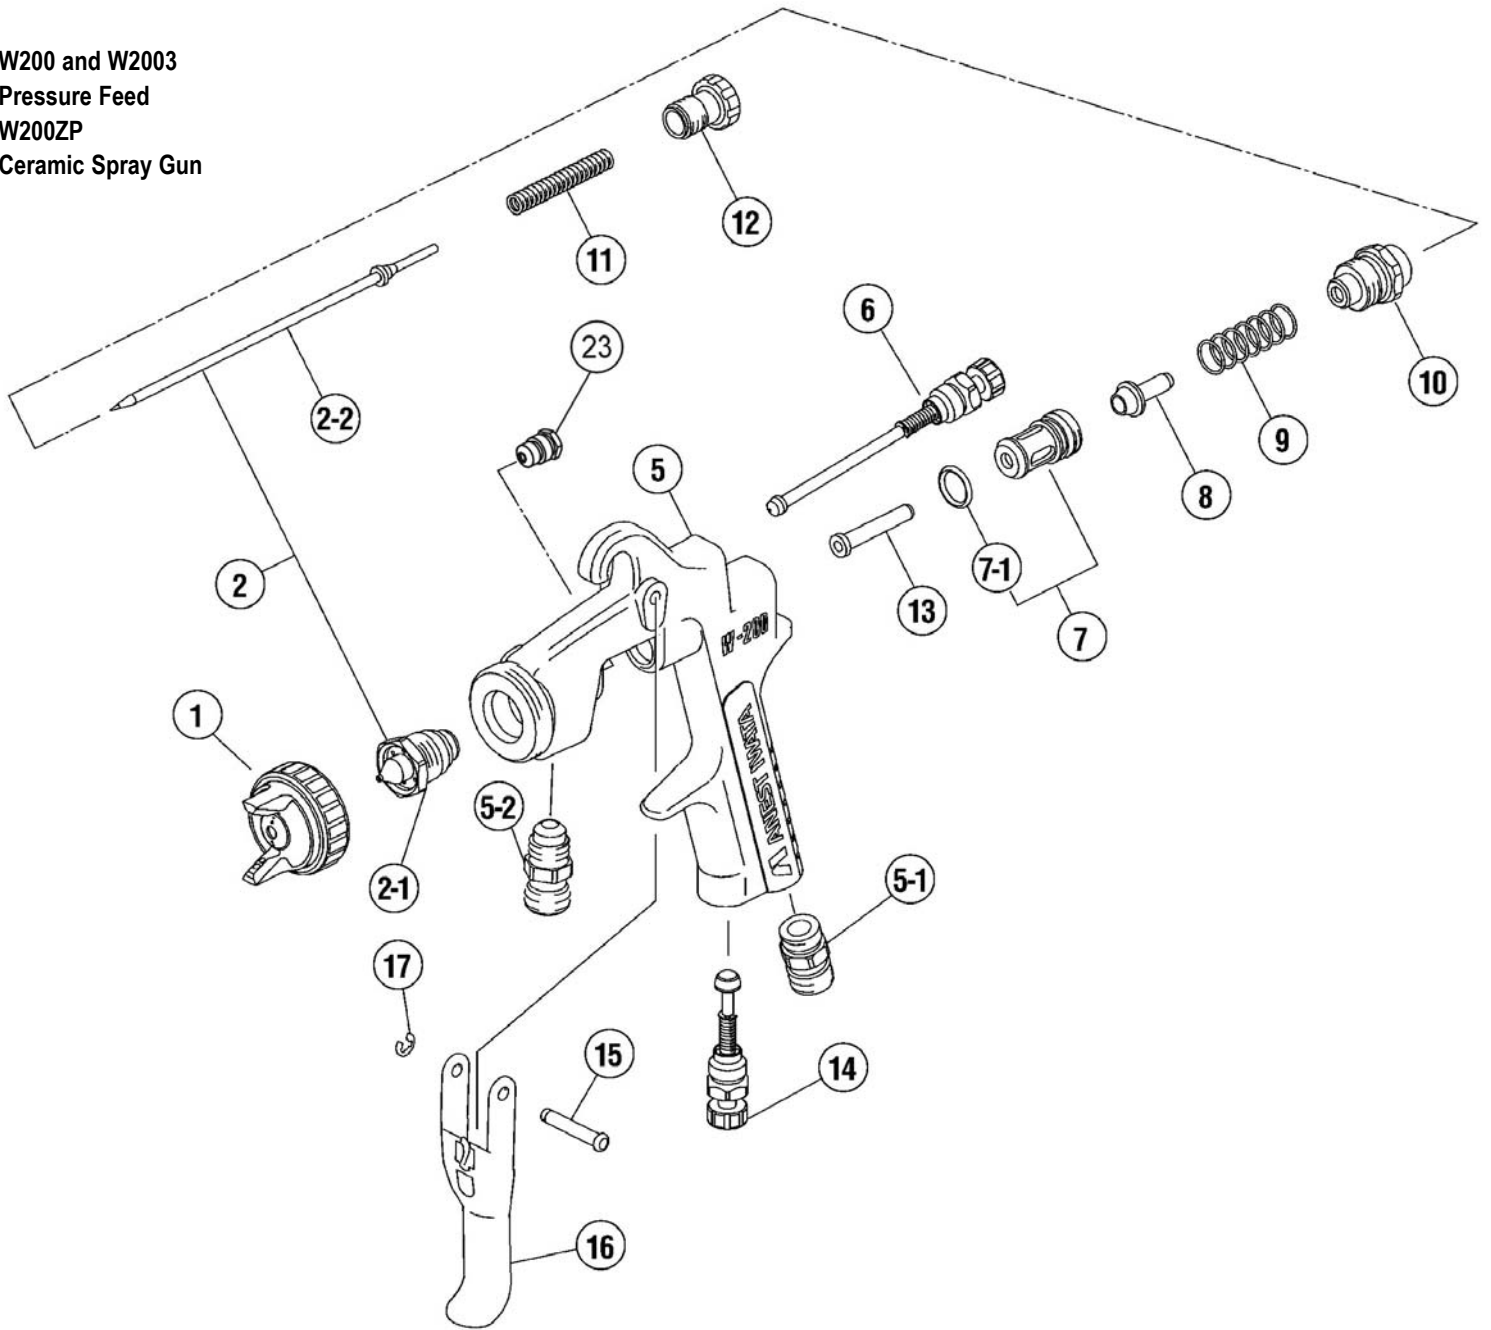

W200 and W2003
Pressure Feed
W200ZP
Ceramic Spray Gun

Manual Spray Guns

**W101 / W100
Gravity Feed and
Siphon Feed**

Ref #	Part #	Description	Remarks
1	93689610	AIR CAP SET "W101-E1"	W101-101G/S
1	93735610	AIR CAP SET "W101-K1"	W101-131G/S,151G/S
1	93696610	AIR CAP SET "W101-H2"	W101-132G/S,152G/S
1	93662610	AIR CAP SET "W101-H4"	W101-134G/S
1	93700610	AIR CAP SET "W101-N1"	W101-181G/S
1	93803611	AIR CAP SET "W100-E1"	W100-101G/S
1	93805611	AIR CAP SET "W100-K1"	W100-131G/S, 151G/S
1	93800611	AIR CAP SET "W100-H2"	W100-132G/S, 152G/S
1	93806611	AIR CAP SET "W100-H4"	W100-134G/S
1	93808611	AIR CAP SET "W100-N1"	W100-181G/S
2	93691610	NOZZLE/NEEDLE SET 1.0	W101
2	93666610	NOZZLE/NEEDLE SET 1.3	W101
2	93698610	NOZZLE/NEEDLE SET 1.5	W101
2	93702610	NOZZLE/NEEDLE SET 1.8	W101
2	93888610	NOZZLE/NEEDLE SET 1.0	W100
2	93801610	NOZZLE/NEEDLE SET 1.3	W100
2	93807610	NOZZLE/NEEDLE SET 1.5	W100
2	93809610	NOZZLE/NEEDLE SET 1.8	W100
2-1	93692610	FLUID NOZZLE 1.0	W101, MARKED AS W101/10
2-1	93667610	FLUID NOZZLE 1.3	W101, MARKED AS W101/13
2-1	93699610	FLUID NOZZLE 1.5	W101, MARKED AS W101/15
2-1	93703610	FLUID NOZZLE 1.8	W101, MARKED AS W101/18
2-1	93506610	FLUID NOZZLE 1.0	W100, MARKED AS W100/10
2-1	93501610	FLUID NOZZLE 1.3	W100, MARKED AS W100/13
2-1	93509610	FLUID NOZZLE 1.5	W100, MARKED AS W100/15
2-1	93511610	FLUID NOZZLE 1.8	W100, MARKED AS W100/18
2-2	93537600	FLUID NEEDLE 1.0	MARKED AS 10008H
2-2	93578530	FLUID NEEDLE 1.3/1.5	MARKED AS 10013
2-2	93703530	FLUID NEEDLE 1.8	MARKED AS 10018
5	N/A	GUN BODY	
5-1	93660300	AIR NIPPLE	1/4"
5-2	93584530	FLUID NIPPLE	1/4"
6	93842531	PATTERN ADJUST SET	
7	93843530	AIR VALVE SEAT SET	
7-1	96638008	O RING	
8	93591530	AIR VALVE	
9	93719530	AIR VALVE SPRING	
10	93844531	FLUID ADJUST GUIDE SET	
11	93593530	FLUID NEEDLE SPRING	
12	93594532	FLUID ADJUST KNOB	
13	93595530	AIR VALVE SHAFT	
14	93845531	AIR ADJUST SET	
15	93667360	TRIGGER STUD	
16	93597530	TRIGGER	
17	93912030	STOPPER	2PCS/PACK
20	93810620	CARTRIDGE PACKING	
	93576530	L GASKET (BLACK)	FOR AIR CAP SET
	93608320	AIR CAP GASKET (WHITE)	
	93538600	GUN WRENCH	
	5650	REPAIR SERVICE KIT	7-1, 9, 11, 15, 17, 20
	2950	MK5 MAINTENANCE KIT