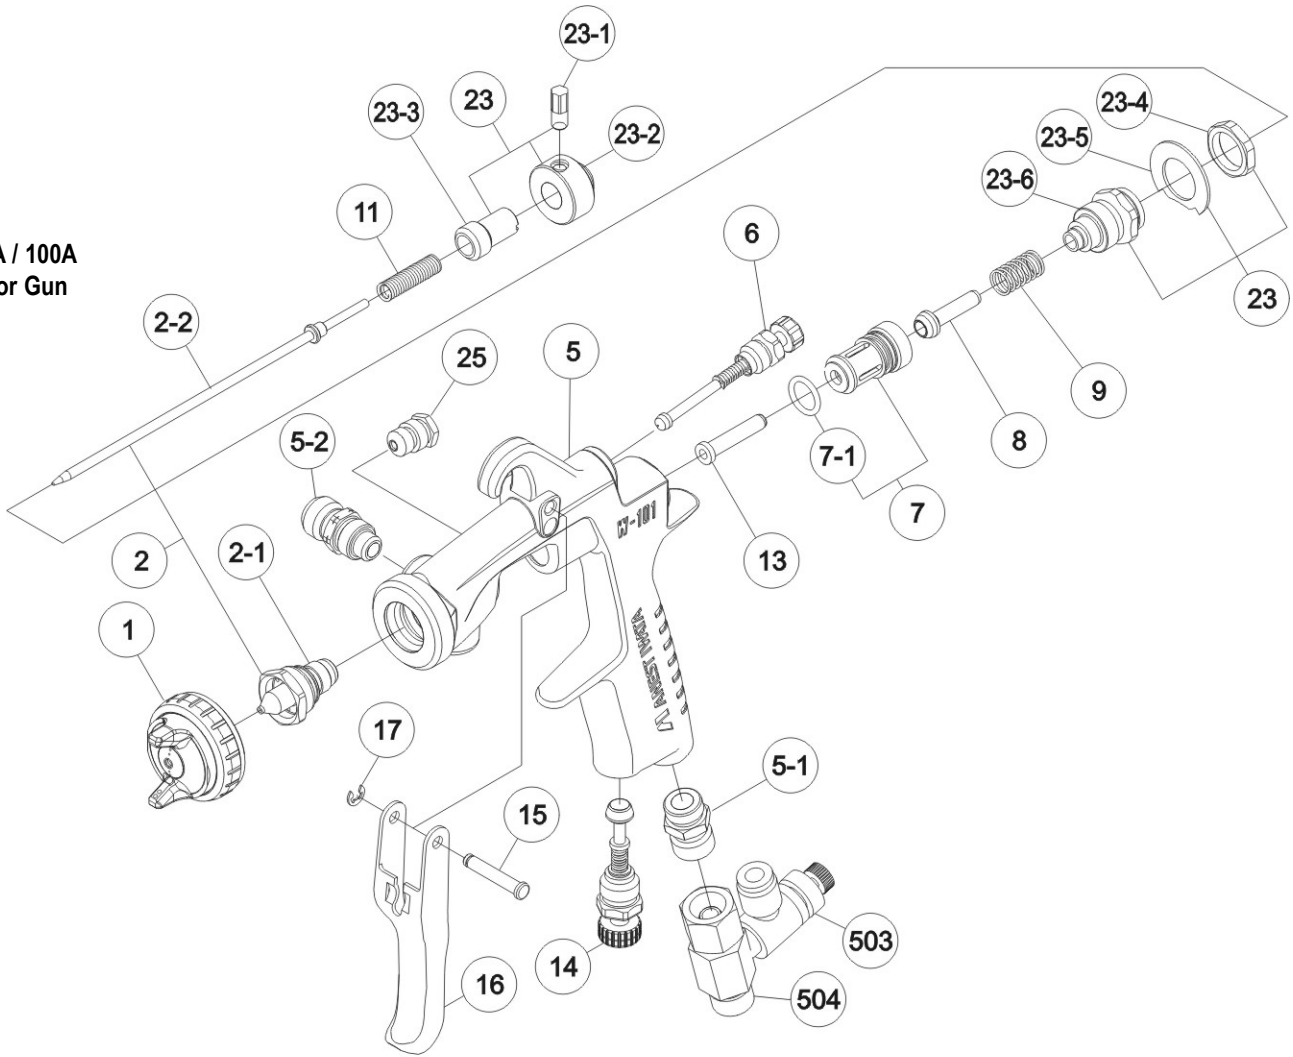

W101A / 100A
Agitator Gun

Manual Spray Guns

RG3L
Round Pattern
Spray Gun

Ref #	Part #	Description	Remarks
1	93022890	AIR CAP "1"	1/11
1	93025880	AIR CAP "2"	2/12
1	93026880	AIR CAP "3"	3/13
1	93023881	FAN PATTERN AIR CAP	S3
2	93042880	FLUID NOZZLE 0.4	1/11, MARKED AS 1
2	93041880	FLUID NOZZLE 0.6	2/12/S3, MARKED AS 2
2	93040890	FLUID NOZZLE 1.0	3/13, MARKED AS 3
3	93910880	FLUID NEEDLE 0.4	MARKED AS I
3	93937880	FLUID NEEDLE 0.6	MARKED AS II
3	93938880	FLUID NEEDLE 1.0	MARKED AS III
4	93028890	JAM NUT	
5	93940880	NEEDLE PACKING SET	
6	93001890	NEEDLE PACKING SEAT	
7	N/A	GUN BODY	
7-1	93005890	FLUID NIPPLE	1/4"
8	93162890	TRIGGER	
9	93912030	STOPPER	2PCS/PACK
10	93167890	TRIGGER STUD	
11	93006880	AIR VALVE SHAFT	
12	93912880	AIR VALVE SEAT SET	
12-1	96638005	O RING	
13	93011880	AIR VALVE SEAT SCREW	
14	93027880	BLANKING PLUG	1/2/3/S3
14	93939880	AIR ADJUST SET	11/12/13
15	93012880	AIR VALVE SPRING	
16	93013880	AIR VALVE	
17	93936880	FLUID ADJUST GUIDE SET	
18	93015880	FLUID NEEDLE SPRING	
19	93017880	FLUID ADJUST KNOB	
	93280881	GUN WRENCH	
	2860	REPAIR SERVICE KIT	5, 6, 9, 12-1
	2950	MK5 MAINTENANCE KIT