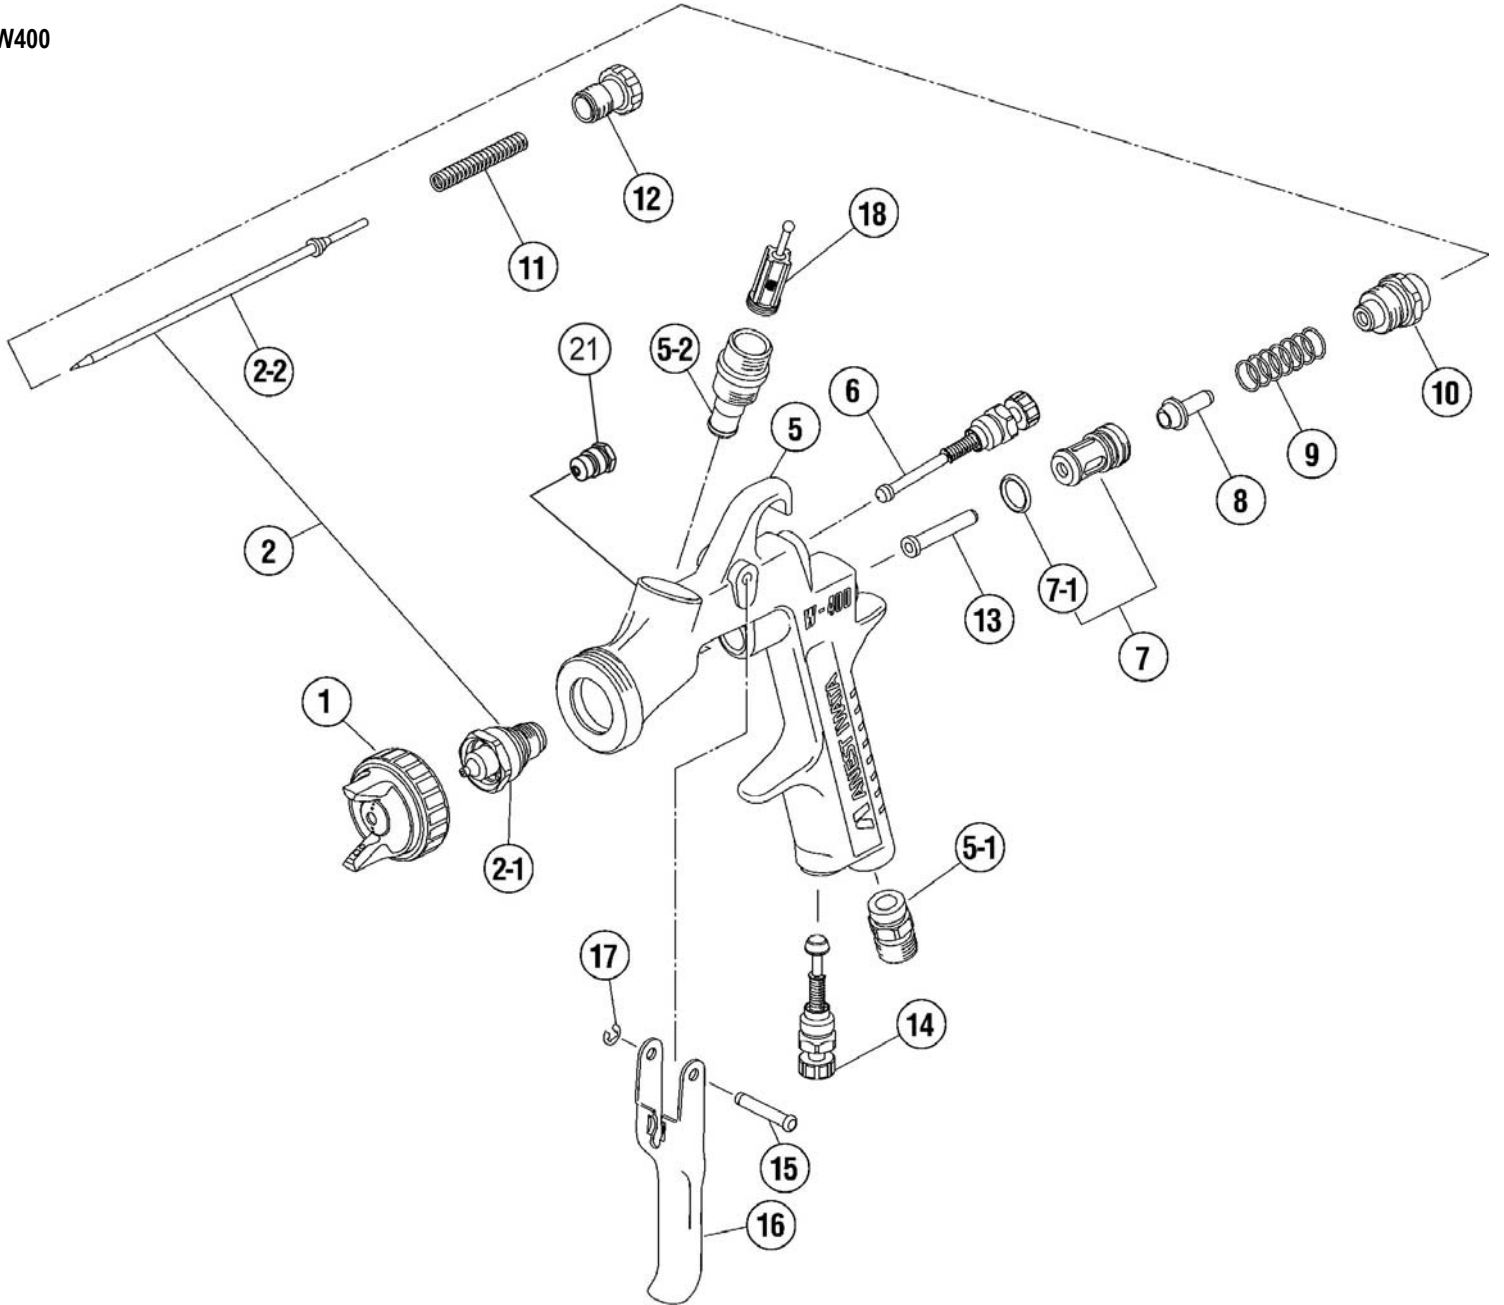

W400

Manual Spray Guns

**W400LV
Compliant**

Ref #	Part #	Description	Remarks
1	93631621	AIR CAP SET "W400-LV4"	20PSI
2	93627610	NOZZLE/NEEDLE SET 1.2	
2	93634610	NOZZLE/NEEDLE SET 1.3	
2	93628610	NOZZLE/NEEDLE SET 1.4	
2	93622620	NOZZLE/NEEDLE SET 1.6	
2	93635620	NOZZLE/NEEDLE SET 1.8	
2-1	93624610	FLUID NOZZLE 1.2	MARKED AS 400WB/12
2-1	93633610	FLUID NOZZLE 1.3	MARKED AS 400WB/13
2-1	93625610	FLUID NOZZLE 1.4	MARKED AS 400WB/14
2-1	93621620	FLUID NOZZLE 1.6	MARKED AS 400WB/16
2-1	93636620	FLUID NOZZLE 1.8	MARKED AS 400WB/18
2-2	93829600	FLUID NEEDLE 1.2	MARKED AS 40012
2-2	93830600	FLUID NEEDLE 1.3/1.4/1.6	MARKED AS 20015
2-2	93831600	FLUID NEEDLE 1.8	MARKED AS 20020
5	N/A	GUN BODY	
5-1	93660300	AIR NIPPLE	1/4"
5-2	93650531	FLUID NIPPLE	M16X1.5
6	93842601	PATTERN ADJUST SET	
7	93843530	AIR VALVE SEAT SET	
7-1	96638008	O RING	
8	93591530	AIR VALVE	
9	93719530	AIR VALVE SPRING	
10	93844531	FLUID ADJUST GUIDE SET	
11	93593530	FLUID NEEDLE SPRING	
12	93594532	FLUID ADJUST KNOB	
13	93595530	AIR VALVE SHAFT	
14	93845531	AIR ADJUST SET	
15	93667360	TRIGGER STUD	
16	93517600	TRIGGER	
17	93912030	STOPPER	2PCS/PACK
18	93515500	FILTER	60MESH
21	93810620	CARTRIDGE PACKING	
	93512600	L GASKET (BLACK)	FOR AIR CAP SET
	93708240	AIR CAP GASKET (WHITE)	
	93538600	GUN WRENCH	
	5650	REPAIR SERVICE KIT	7-1, 9, 11, 15, 17, 21
	2950	MK5 MAINTENANCE KIT	
	8130	AK-1B AIR FLOW CONTROL VALVE	FOR W400LV COMPLIANT