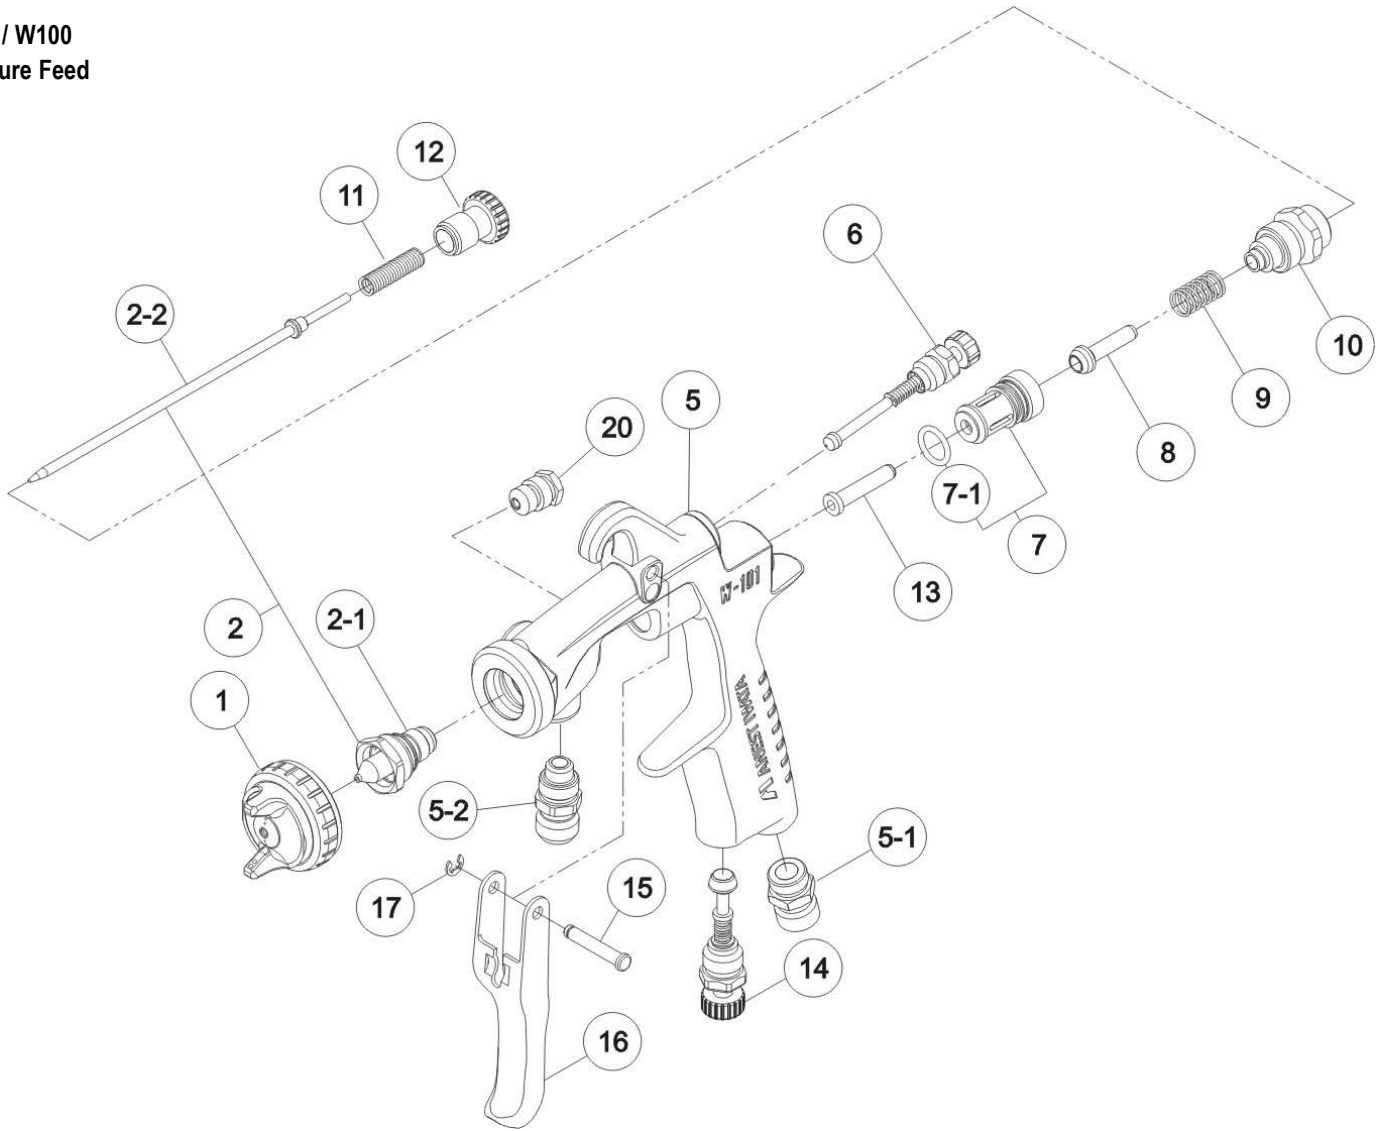

W101 / W100
Pressure Feed

Manual Spray Guns

**W101A / W100A
Agitator Gun**

Ref #	Part #	Description	Remarks
1	93662610	AIR CAP SET "W101-H4"	W101A
1	93806611	AIR CAP SET "W100-H4"	W100A
2	93746610	NOZZLE/NEEDLE SET 1.0	W101A
2	93666610	NOZZLE/NEEDLE SET 1.3	W101A
2	93893610	NOZZLE/NEEDLE SET 1.0	W100A
2	93801610	NOZZLE/NEEDLE SET 1.3	W100A
2-1	93747610	FLUID NOZZLE 1.0	W101A, MARKED AS W101/T10
2-1	93667610	FLUID NOZZLE 1.3	W101A, MARKED AS W101/13
2-1	93582610	FLUID NOZZLE 1.0	W100A, MARKED AS W100/T10
2-1	93501610	FLUID NOZZLE 1.3	W100A, MARKED AS W100/13
2-2	93537600	FLUID NEEDLE 1.0	MARKED AS 10008H
2-2	93578530	FLUID NEEDLE 1.3	MARKED AS 10013
5	N/A	GUN BODY	
5-1	93660300	AIR NIPPLE	1/4"
5-2	93584530	FLUID NIPPLE	1/4"
6	93842531	PATTERN ADJUST SET	
7	93843530	AIR VALVE SEAT SET	
7-1	96638008	O RING	
8	93591530	AIR VALVE	
9	93719530	AIR VALVE SPRING	
11	93593530	FLUID NEEDLE SPRING	
13	93595530	AIR VALVE SHAFT	
14	93845531	AIR ADJUST SET	
15	93667360	TRIGGER STUD	
16	93597530	TRIGGER	
17	93912030	STOPPER	2PCS/PACK
20	93500510	AIR TUBE	FOR GRAVITY FEED
20	93507510	AIR TUBE	FOR SIPHON FEED
21	93858610	AIR MOTOR/LID SET	FOR GRAVITY FEED
21	93856610	AIR MOTOR/LID SET	FOR SIPHON FEED
22	94000092	CONTAINER ONLY (PC4S)	FOR GRAVITY FEED
22	94000050	CONTAINER ONLY (PC2)	FOR SIPHON FEED
23	93857610	QUICK FLUID ADJUST SET	
23-1		FLUID ADJUST LEVER	SUPPLIED AS SET
23-2		FLUID ADJUST KNOB	SUPPLIED AS SET
23-3		FLUID ADJUST SCREW	SUPPLIED AS SET
23-4		LOCKING NUT	SUPPLIED AS SET
23-5		DIAL PLATE	SUPPLIED AS SET
23-6	93861610	FLUID ADJUST GUIDE SET	
25	93810620	CARTRIDGE PACKING	
501	96801161	HALF UNION	FOR GRAVITY FEED
502	96800161	ELBOW UNION	FOR SIPHON FEED
503	97992436	FLOW CONTROL VALVE	
504	93503510	ADAPTOR	
	93576530	L GASKET (BLACK)	FOR AIR CAP SET
	93608320	AIR CAP GASKET (WHITE)	
	93538600	GUN WRENCH	
	5650	REPAIR SERVICE KIT	7-1, 9, 11, 15, 17, 25
	2950	MK5 MAINTENANCE KIT