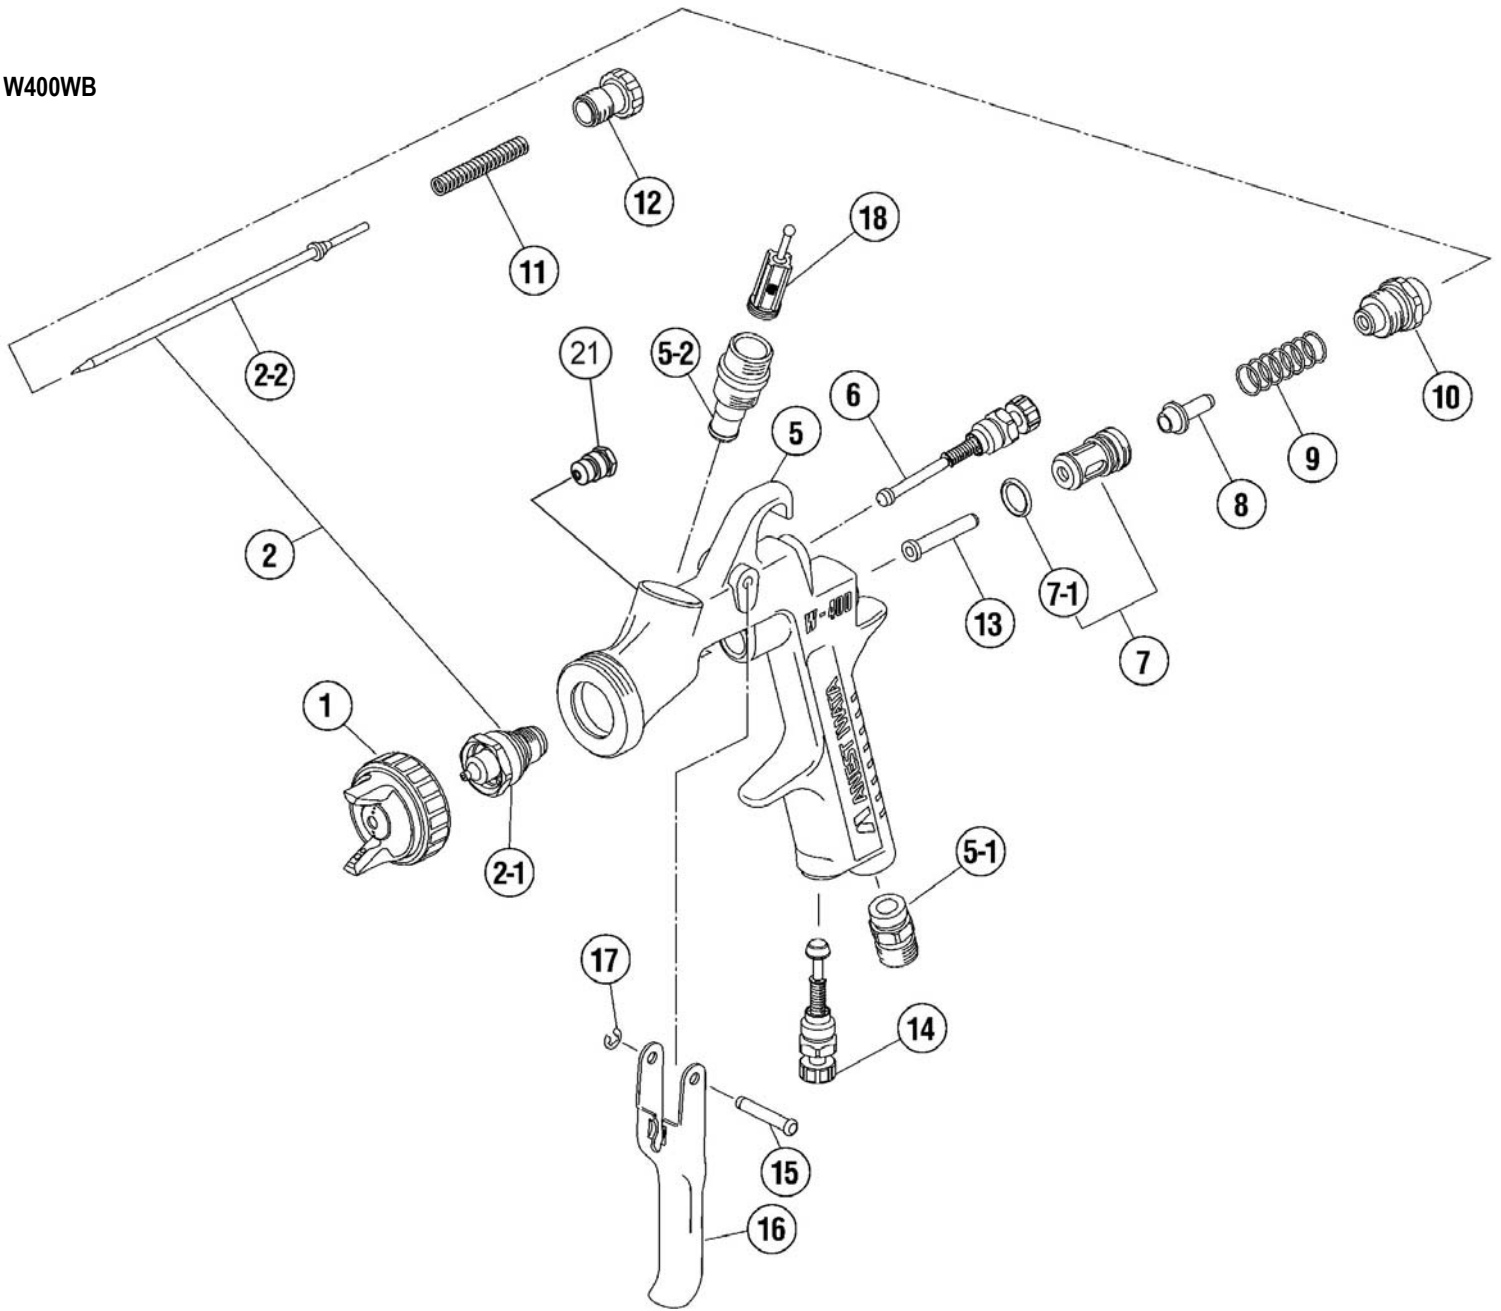

W400WB

Manual Spray Guns

W300

Ref #	Part #	Description	Remarks
1	93803611	AIR CAP SET "W100-E1"	081G
1	93805611	AIR CAP SET "W100-K1"	101G/141G
1	93800611	AIR CAP SET "W100-H2"	132G
1	93806611	AIR CAP SET "W100-H4"	134G
1	93808611	AIR CAP SET "W100-N1"	161G
2	93590620	NOZZLE/NEEDLE SET 0.8	
2	93600620	NOZZLE/NEEDLE SET 1.0	
2	93801610	NOZZLE/NEEDLE SET 1.3	
2	93626620	NOZZLE/NEEDLE SET 1.4	
2	93627620	NOZZLE/NEEDLE SET 1.6	
2-1	93513610	FLUID NOZZLE 0.8	MARKED AS W100/08
2-1	93582610	FLUID NOZZLE 1.0	MARKED AS W100/T10
2-1	93501610	FLUID NOZZLE 1.3	MARKED AS W100/13
2-1	93628620	FLUID NOZZLE 1.4	MARKED AS W100/14
2-1	93629620	FLUID NOZZLE 1.6	MARKED AS W100/16
2-2	93589620	FLUID NEEDLE 0.8/1.0	MARKED AS 30008
2-2	93578530	FLUID NEEDLE 1.3/1.4/1.6	MARKED AS 10013
5	N/A	GUN BODY	
5-1	93660300	AIR NIPPLE	1/4"
5-2	93575620	FLUID NIPPLE	1/4" BSP FEMALE
6	93577620	PATTERN ADJUST SET	
7	93843530	AIR VALVE SEAT SET	
7-1	96638008	O RING	
8	93591530	AIR VALVE	
9	93719530	AIR VALVE SPRING	
10	93844531	FLUID ADJUST GUIDE SET	
11	93593530	FLUID NEEDLE SPRING	
12	93594532	FLUID ADJUST KNOB	
13	93595530	AIR VALVE SHAFT	
14	93845531	AIR ADJUST SET	
15	93667360	TRIGGER STUD	
16	93597530	TRIGGER	
17	93912030	STOPPER	2PCS/PACK
20	93810620	CARTRIDGE PACKING	
	93576530	L GASKET (BLACK)	FOR AIR CAP SET
	93608320	AIR CAP GASKET (WHITE)	
	93538600	GUN WRENCH	
	5650	REPAIR SERVICE KIT	7-1, 9, 11, 15, 17, 20
	2950	MK5 MAINTENANCE KIT