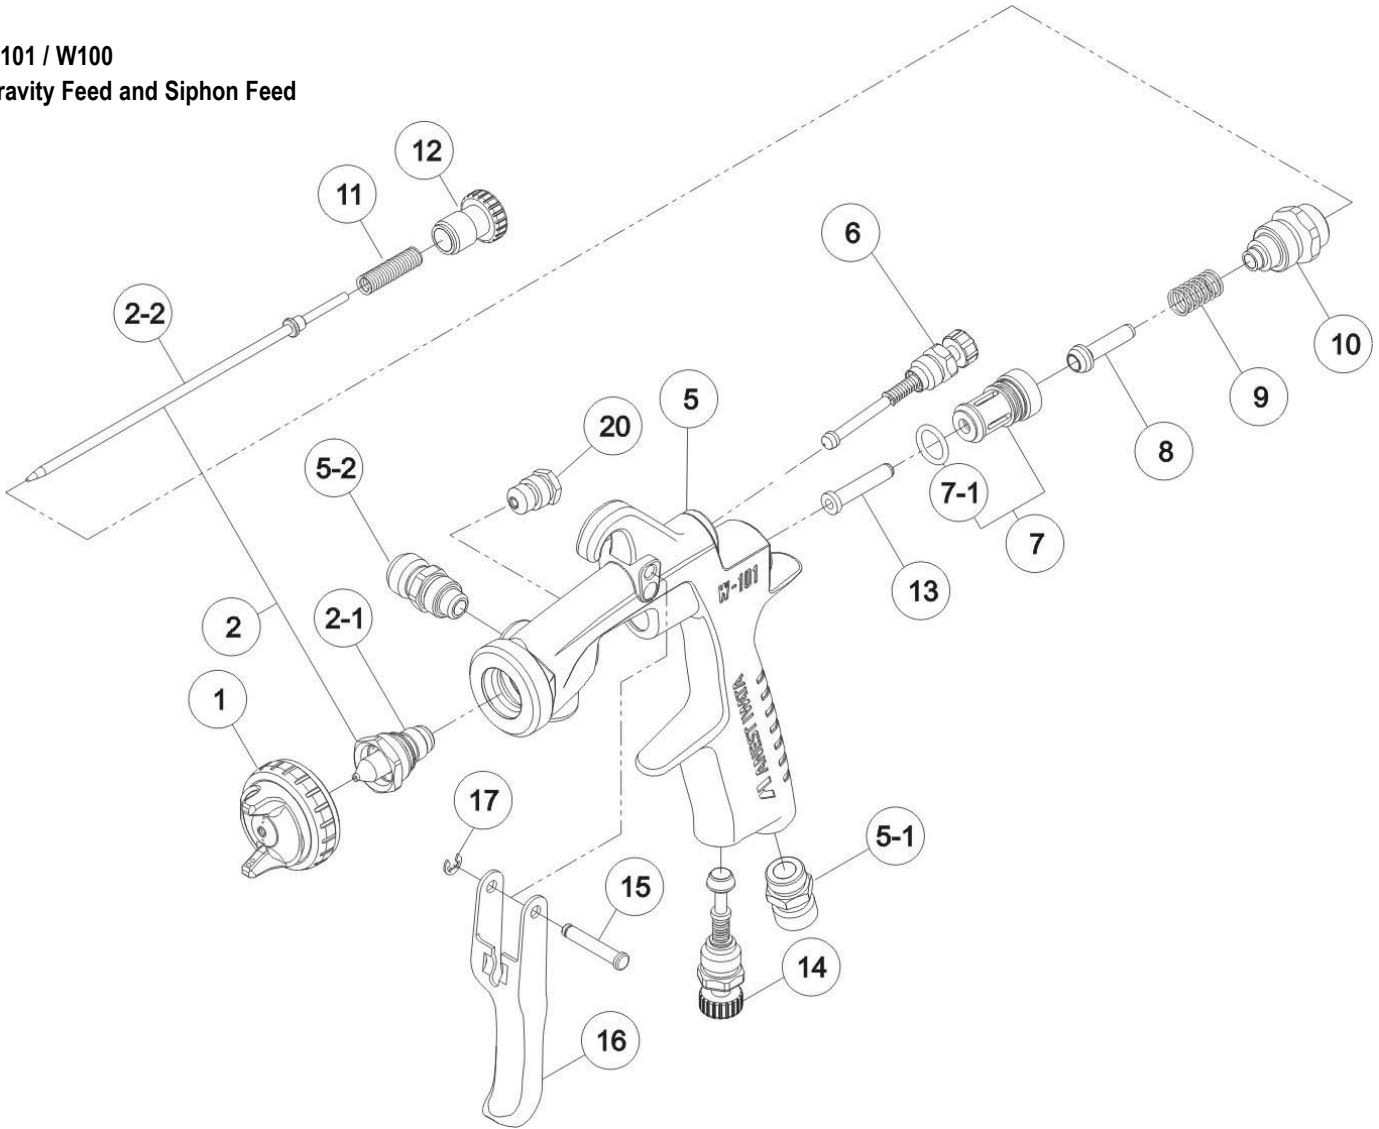

Manual Spray Guns

**W101 / W100
Gravity Feed and
Siphon Feed**

Ref #	Part #	Description	Remarks
1	93689610	AIR CAP SET "W101-E1"	W101-101G/S
1	93735610	AIR CAP SET "W101-K1"	W101-131G/S,151G/S
1	93696610	AIR CAP SET "W101-H2"	W101-132G/S,152G/S
1	93662610	AIR CAP SET "W101-H4"	W101-134G/S
1	93700610	AIR CAP SET "W101-N1"	W101-181G/S
1	93803611	AIR CAP SET "W100-E1"	W100-101G/S
1	93805611	AIR CAP SET "W100-K1"	W100-131G/S, 151G/S
1	93800611	AIR CAP SET "W100-H2"	W100-132G/S, 152G/S
1	93806611	AIR CAP SET "W100-H4"	W100-134G/S
1	93808611	AIR CAP SET "W100-N1"	W100-181G/S
2	93691610	NOZZLE/NEEDLE SET 1.0	W101
2	93666610	NOZZLE/NEEDLE SET 1.3	W101
2	93698610	NOZZLE/NEEDLE SET 1.5	W101
2	93702610	NOZZLE/NEEDLE SET 1.8	W101
2	93888610	NOZZLE/NEEDLE SET 1.0	W100
2	93801610	NOZZLE/NEEDLE SET 1.3	W100
2	93807610	NOZZLE/NEEDLE SET 1.5	W100
2	93809610	NOZZLE/NEEDLE SET 1.8	W100
2-1	93692610	FLUID NOZZLE 1.0	W101, MARKED AS W101/10
2-1	93667610	FLUID NOZZLE 1.3	W101, MARKED AS W101/13
2-1	93699610	FLUID NOZZLE 1.5	W101, MARKED AS W101/15
2-1	93703610	FLUID NOZZLE 1.8	W101, MARKED AS W101/18
2-1	93506610	FLUID NOZZLE 1.0	W100, MARKED AS W100/10
2-1	93501610	FLUID NOZZLE 1.3	W100, MARKED AS W100/13
2-1	93509610	FLUID NOZZLE 1.5	W100, MARKED AS W100/15
2-1	93511610	FLUID NOZZLE 1.8	W100, MARKED AS W100/18
2-2	93537600	FLUID NEEDLE 1.0	MARKED AS 10008H
2-2	93578530	FLUID NEEDLE 1.3/1.5	MARKED AS 10013
2-2	93703530	FLUID NEEDLE 1.8	MARKED AS 10018
5	N/A	GUN BODY	
5-1	93660300	AIR NIPPLE	1/4"
5-2	93584530	FLUID NIPPLE	1/4"
6	93842531	PATTERN ADJUST SET	
7	93843530	AIR VALVE SEAT SET	
7-1	96638008	O RING	
8	93591530	AIR VALVE	
9	93719530	AIR VALVE SPRING	
10	93844531	FLUID ADJUST GUIDE SET	
11	93593530	FLUID NEEDLE SPRING	
12	93594532	FLUID ADJUST KNOB	
13	93595530	AIR VALVE SHAFT	
14	93845531	AIR ADJUST SET	
15	93667360	TRIGGER STUD	
16	93597530	TRIGGER	
17	93912030	STOPPER	2PCS/PACK
20	93810620	CARTRIDGE PACKING	
	93576530	L GASKET (BLACK)	FOR AIR CAP SET
	93608320	AIR CAP GASKET (WHITE)	
	93538600	GUN WRENCH	
	5650	REPAIR SERVICE KIT	7-1, 9, 11, 15, 17, 20
	2950	MK5 MAINTENANCE KIT	

W101 / W100
Gravity Feed and Siphon Feed