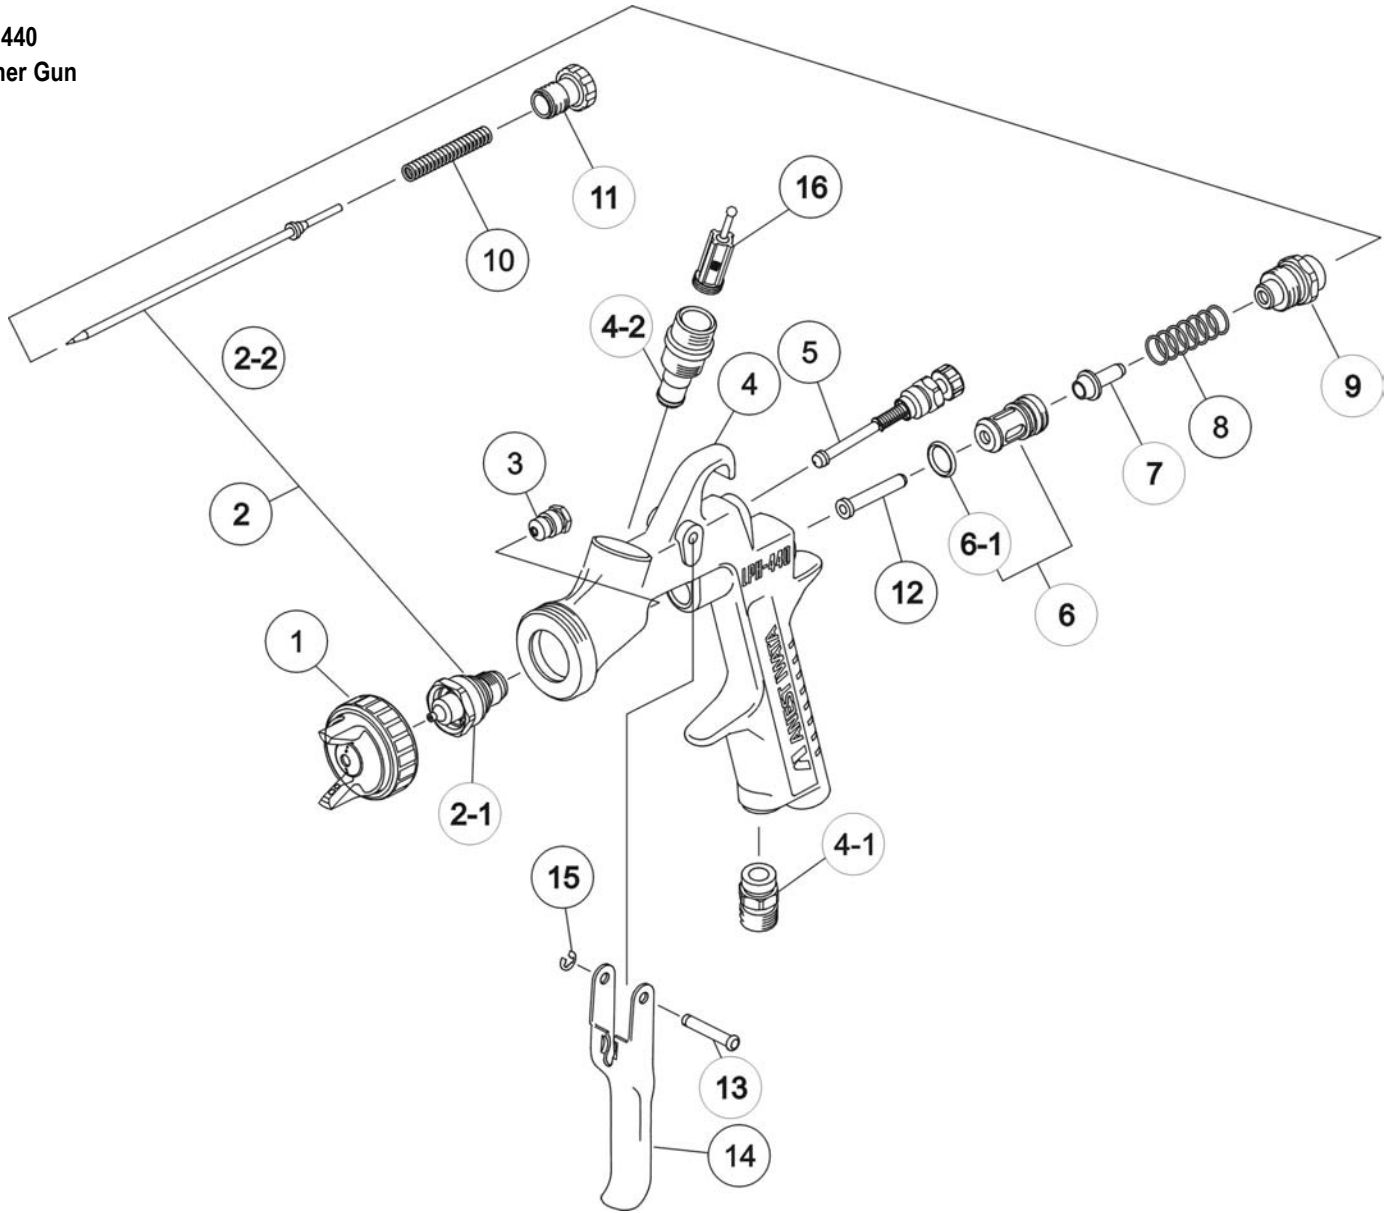

Manual Spray Guns

LPH440 Primer Gun

Ref #	Part #	Description	Remarks
1	93638600	AIR CAP SET "LPH440"	
2	93643600	NOZZLE/NEEDLE SET 1.4	
2	93645600	NOZZLE/NEEDLE SET 1.6	
2	93641600	NOZZLE/NEEDLE SET 1.8	
2	93647600	NOZZLE/NEEDLE SET 2.0	
2	93649600	NOZZLE/NEEDLE SET 2.5	
2-1	93642600	FULUID NOZZLE 1.4	MARKED AS 440L/14
2-1	93644600	FULUID NOZZLE 1.6	MARKED AS 440L/16
2-1	93640600	FULUID NOZZLE 1.8	MARKED AS 440L/18
2-1	93646600	FULUID NOZZLE 2.0	MARKED AS 440L/20
2-1	93648600	FULUID NOZZLE 2.5	MARKED AS 440L/25
2-2	93830600	FLUID NEEDLE 1.4/1.6	MARKED AS 20015
2-2	93831600	FLUID NEEDLE 1.8/2.0	MARKED AS 20020
2-2	93832600	FLUID NEEDLE 2.5	MARKED AS 20025
3	93810620	CARTRIDGE PACKING	
4	N/A	GUN BODY	
4-1	93660300	AIR NIPPLE	1/4"
4-2	93650531	FLUID NIPPLE	M16X1.5
5	93842601	PATTERN ADJUST SET	
6	93843530	AIR VALVE SEAT SET	
6-1	96638008	O RING	
7	93591530	AIR VALVE	
8	93719530	AIR VALVE SPRING	
9	93844531	FLUID ADJUST GUIDE SET	
10	93593530	FLUID NEEDLE SPRING	
11	93594532	FLUID ADJUST KNOB	
12	93595530	AIR VALVE SHAFT	
13	93667360	TRIGGER STUD	
14	93517600	TRIGGER	
15	93912030	STOPPER	2PCS/PACK
16	93515500	FILTER	60MESH
	93576530	L GASKET (BLACK)	FOR AIR CAP SET
	93608320	AIR CAP GASKET (WHITE)	
	93538600	GUN WRENCH	
	5650	REPAIR SERVICE KIT	3, 6-1, 8, 10, 13, 15
	2950	MK5 MAINTENANCE KIT	
	2997	TEST CAP GAUGE SET "LPH440"	

LPH440
Primer Gun