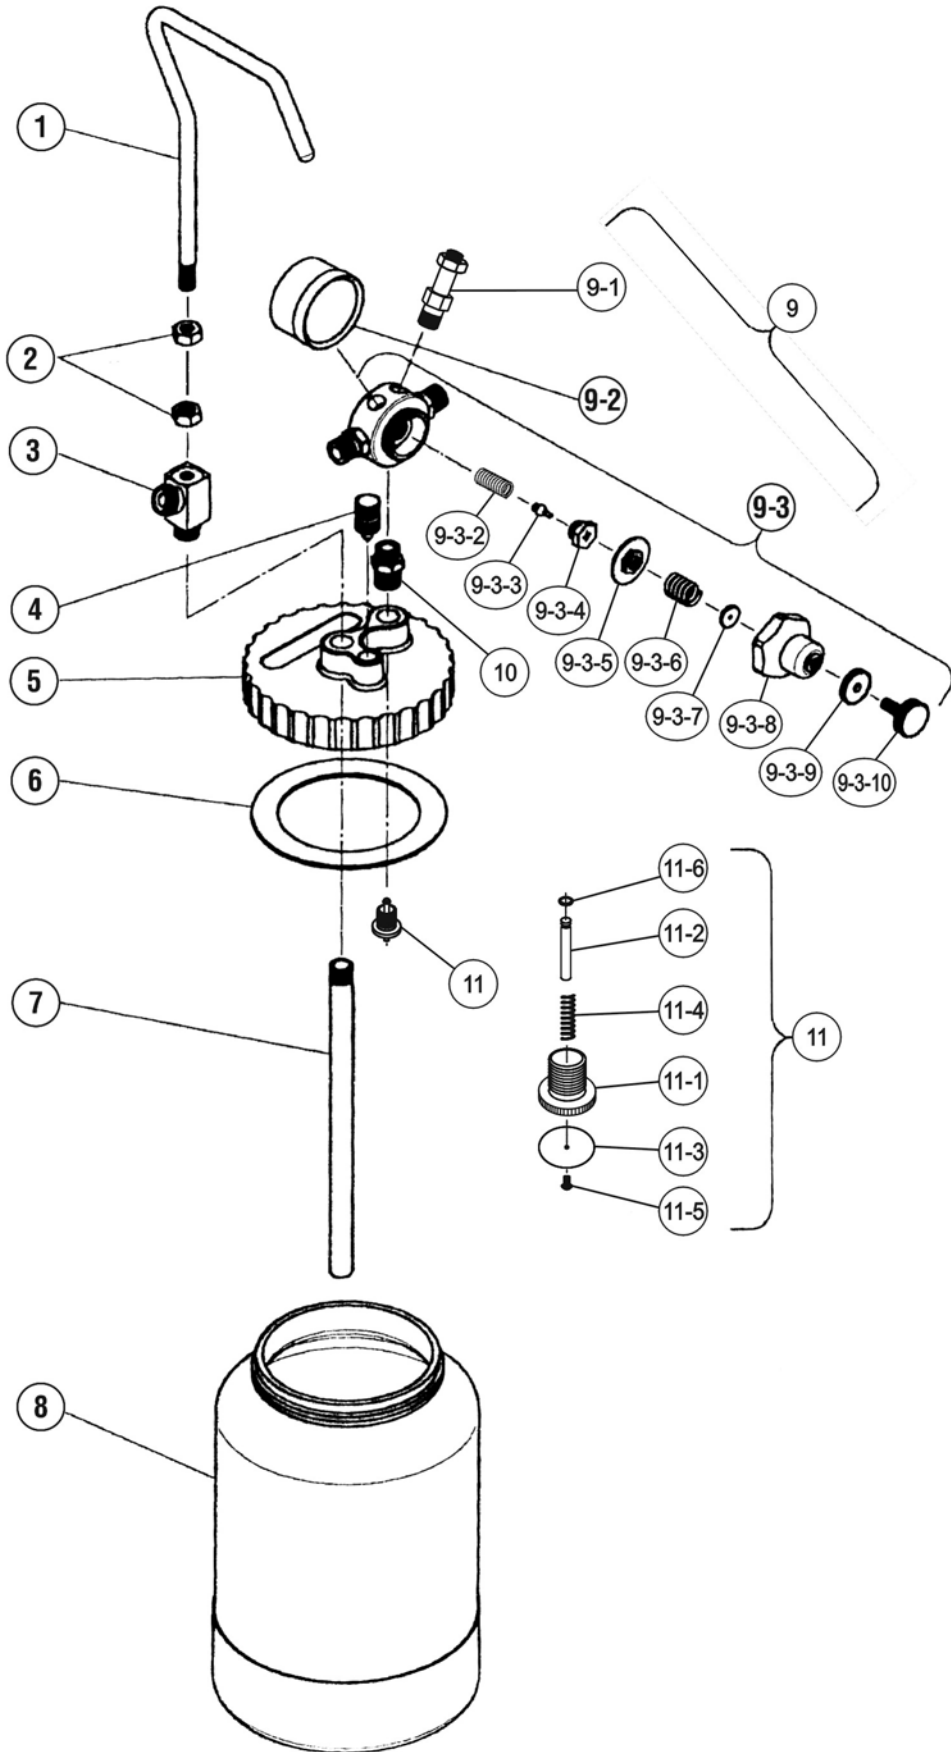

Cups & Containers

PC18C
Pressure Pot

Ref #	Part #	Description	Remarks
1	94040350	HANDLE	
2		HEX NUT	SUPPLIED WITH #1
3	94004350	FLUID JOINT	3/8" BSP
4	94003350	AIR RELIEF VALVE	
5	94002350	LID	
6	94900210	LID PACKING	2PCS/PACK
7	94001350	SUCTION PIPE	
8	94000351	CONTAINER ONLY	
9	94005360	AIR REGULATOR SET	
9-1	94007350	SAFETY VALVE	
9-2	94006350	PRESSURE GAUGE	
9-3	94013350	AIR REGULATOR	
9-3-2	94016350	SPRING	
9-3-3	94017350	REGULATOR SEAT	
9-3-4	94018350	GUIDE	
9-3-5	94019350	DIAPHRAGM SET	
9-3-6	94023350	SPRING	
9-3-7	94038350	SPRING HOLDER	
9-3-8	N/A	CAP (PURPLE)	
9-3-9	94025350	NUT	
9-3-10	94026350	KNOB	
10	94027350	REGULATOR JOINT	
11	94904151	CHECK VALVE SET	
11-1	94030152	CHECK VALVE BODY	
11-2	94034210	CHECK VALVE STEM	
11-3	94035210	CHECK VALVE PLATE	
11-4	95104101	SPRING	
11-5	96162040	SCREW	
11-6	96612020	STOPPER	
	7970	AIR REGULATOR REPAIR KIT	9-3-2 THROUGH 9-3-7

PC18C
Pressure Pot