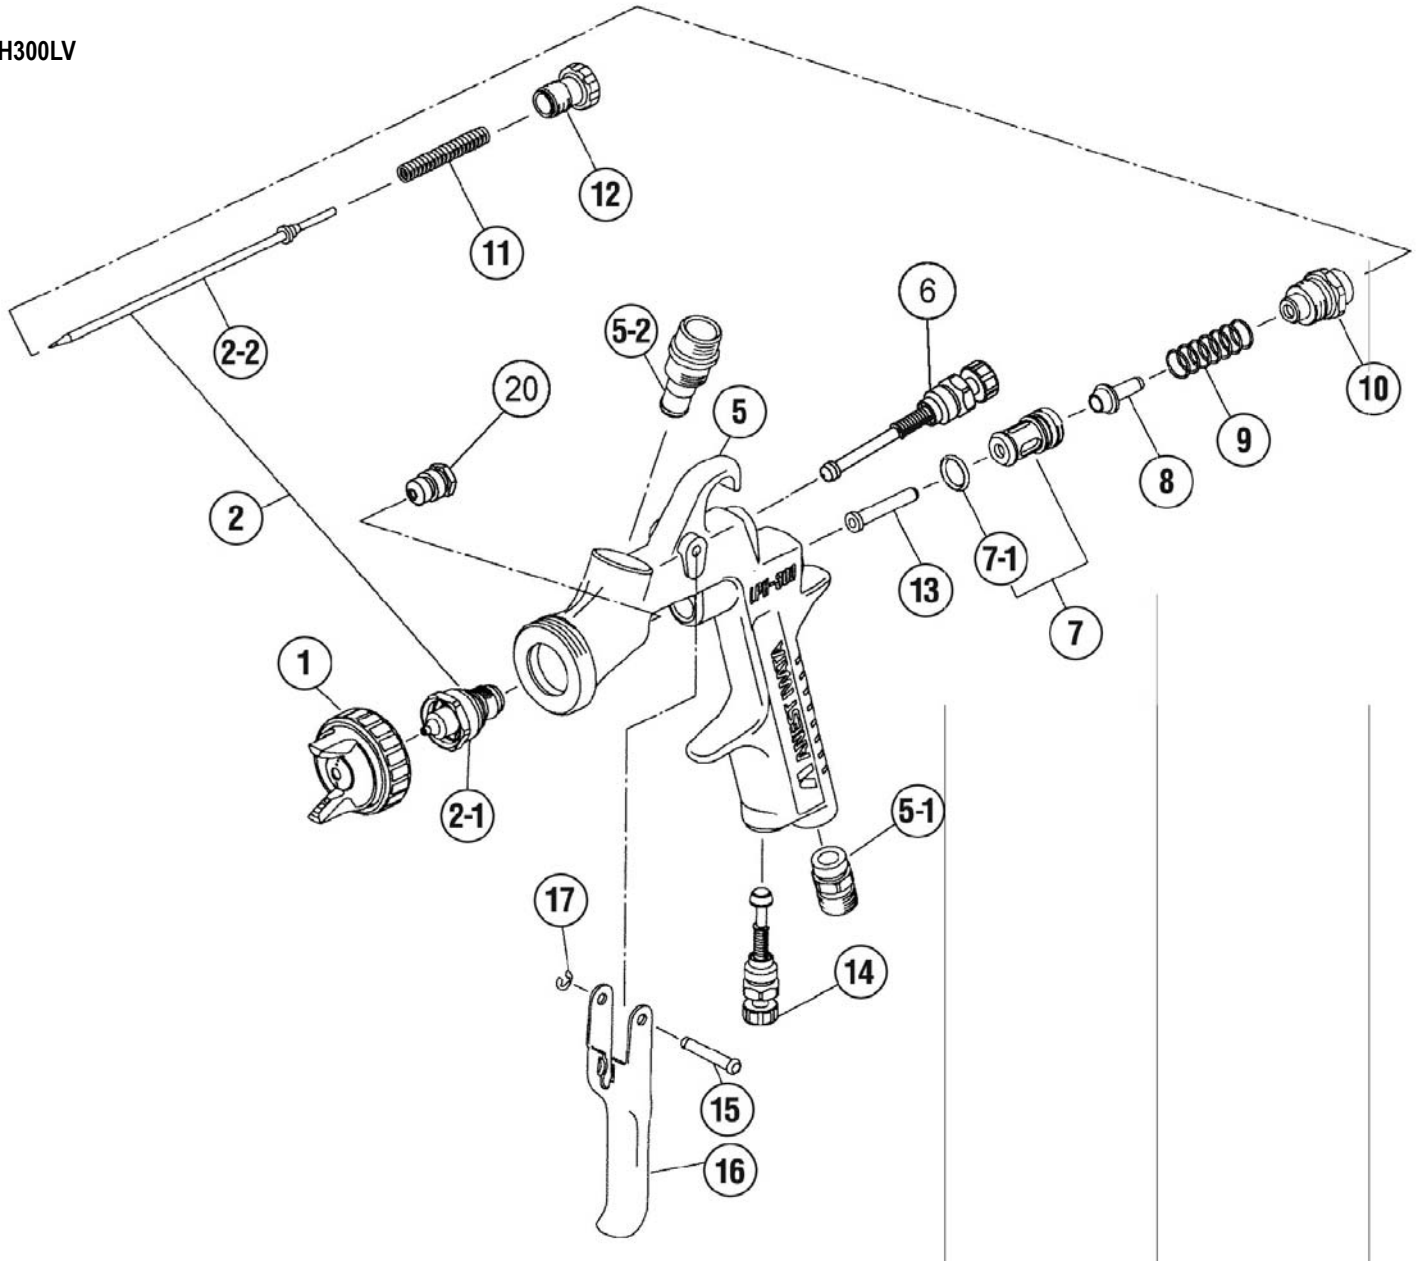

LPH300LV

Manual Spray Guns

**LPH200P/LVP and
LPH2003
Pressure Feed**

Ref #	Part #	Description	Remarks
1	93822601	AIR CAP SET "LPH200-G2"	LPH200P/LPH2003
1	93587601	AIR CAP SET "LPH200-LV6"	LPH200LVP
2	93859600	NOZZLE/NEEDLE SET 1.0	LPH200P/LPH2003
2	93858600	NOZZLE/NEEDLE SET 1.2	LPH200P/LPH2003
2	93860600	NOZZLE/NEEDLE SET 1.4	LPH200P/LPH2003
2	93593600	NOZZLE/NEEDLE SET 0.8LV	LPH200LVP
2	93594600	NOZZLE/NEEDLE SET 1.0LV	LPH200LVP
2	93595600	NOZZLE/NEEDLE SET 1.2LV	LPH200LVP
2-1		FLUID NOZZLE	SUPPLIED AS SET
2-2		FLUID NEEDLE	SUPPLIED AS SET
5	N/A	GUN BODY	
5-1	93660300	AIR NIPPLE	1/4"
5-2	93515600	FLUID NIPPLE	3/8", LPH200P/LVP
5-2	93161710	FLUID NIPPLE (FEMALE)	LPH2003
5-3	93910710	GASKET (NOT SHOWN)	LPH2003, 2PCS/PACK
6	93840601	PATTERN ADJUST SET	LPH200P/LPH2003
6	93898600	PATTERN ADJUST SET	LPH200LVP
7	93843530	AIR VALVE SEAT SET	
7-1	96638008	O RING	
8	93591530	AIR VALVE	
9	93719530	AIR VALVE SPRING	
10	93844531	FLUID ADJUST GUIDE SET	
11	93593530	FLUID NEEDLE SPRING	
12	93594532	FLUID ADJUST KNOB	
13	93595530	AIR VALVE SHAFT	
14	93845531	AIR ADJUST SET	
15	93667360	TRIGGER STUD	
16	93517600	TRIGGER	
17	93912030	STOPPER	2PCS/PACK
20	93810620	CARTRIDGE PACKING	
	93512600	L GASKET (BLACK)	FOR AIR CAP SET
	93708240	AIR CAP GASKET (WHITE)	
	93538600	GUN WRENCH	
	5650	REPAIR SERVICE KIT	7-1, 9, 11, 15, 17, 20
	2950	MK5 MAINTENANCE KIT	
	6035	PC19B CONTAINER	FOR LPH2003
	2991	TEST CAP GAUGE SET "LPH200-G2"	LPH200P/LPH2003
	2992	TEST CAP GAUGE SET "LPH200-LV6"	LPH200LVP