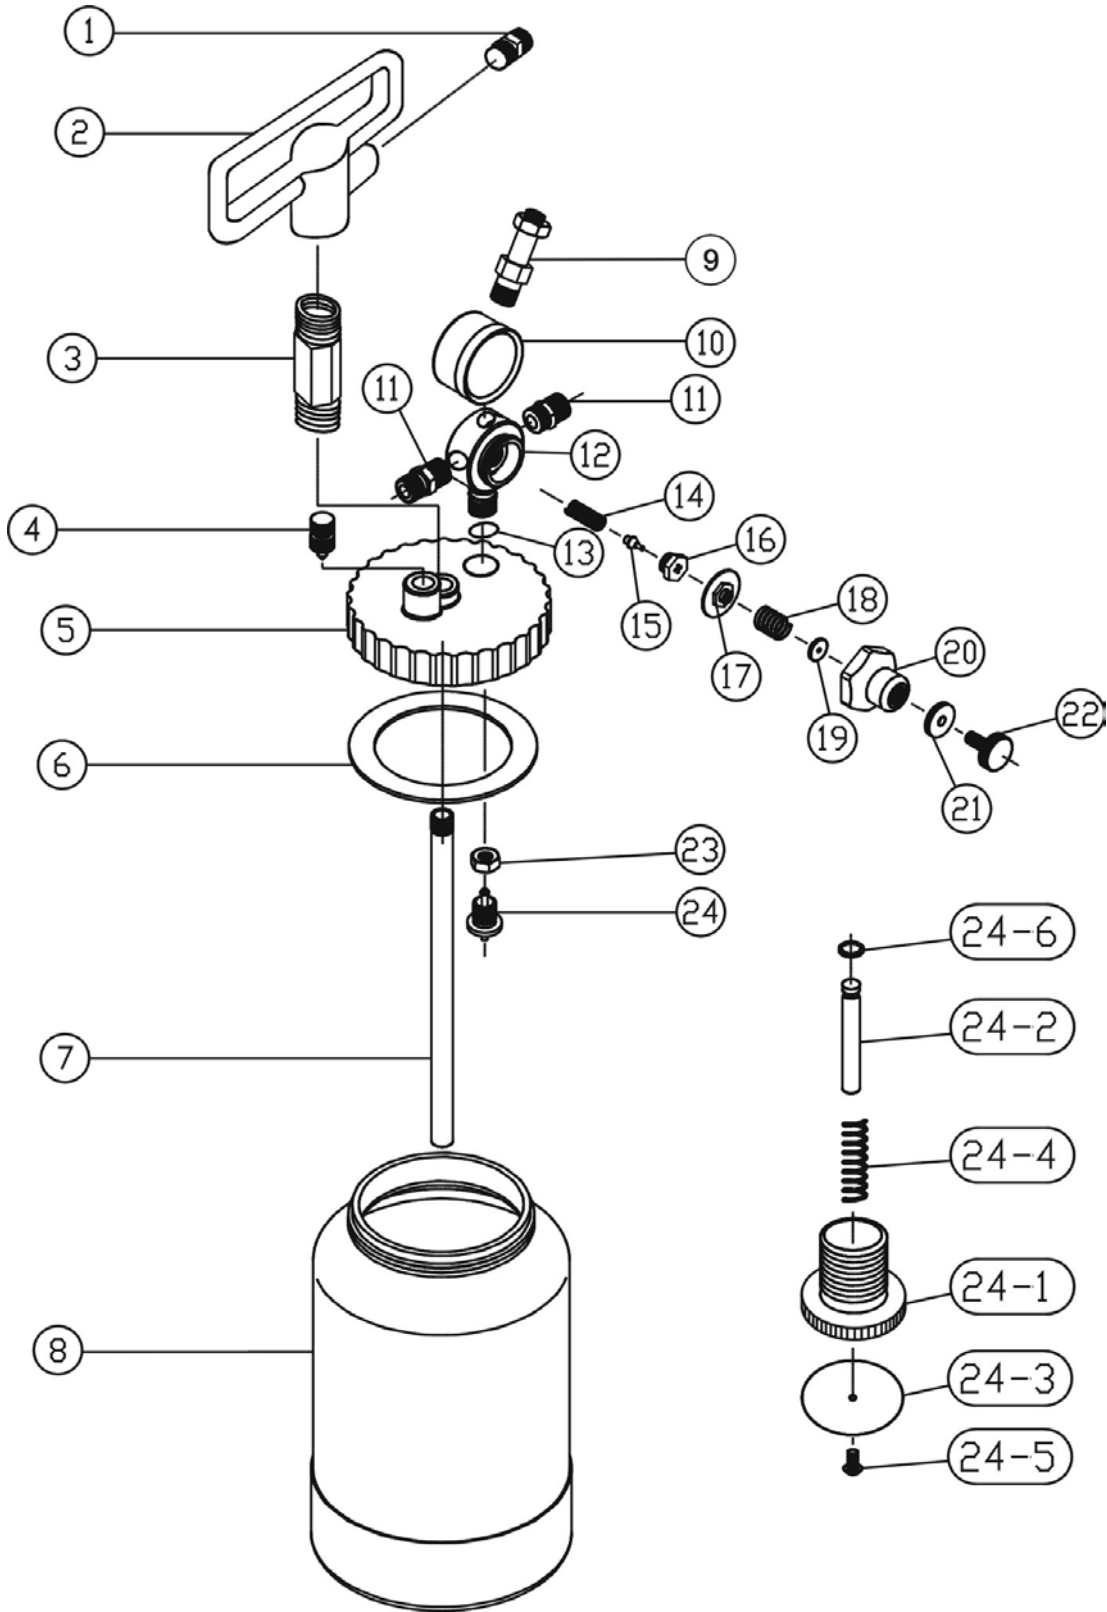

RG3L
Round Pattern Spray Gun

Cups & Containers

PC18D
Pressure Pot

Ref #	Part #	Description	Remarks
1	94056350	FLUID JOINT	3/8"BSP
2	94055350	HANDLE	
3	94057350	HANDLE JOINT	
4	94003350	AIR RELIEF VALVE	
5	94053350	LID	
6	94900210	LID PACKING	2PCS/PACK
7	94001350	SUCTION PIPE	
8	94000351	CONTAINER	
9	94007350	SAFETY VALVE SET	
10	94006350	PRESSURE GAUGE	
11	94015350	AIR JOINT	1/4"BSP
12	94049350	AIR REGULATOR BODY	
13	96631012	O RING	
14	94016350	SPRING	
15	94017350	REGULATOR SEAT	
16	94018350	GUIDE	
17	94019350	DIAPHRAGM SET	
18	94023350	SPRING	
19	94038350	SPRING HOLDER	
20	94024350	CAP (BLUE)	
21	94025350	NUT	
22	94026350	KNOB	
23	94058350	NUT	
24	94904151	CHECK VALVE SET	
24-1	94030152	CHECK VALVE BODY	
24-2	94034210	CHECK VALVE STEM	
24-3	94035210	CHECK VALVE PLATE	
24-4	95104101	SPRING	
24-5	96162040	SCREW	
24-6	96612020	STOPPER	
	7970	AIR REGULATOR REPAIR KIT	14, 15, 16, 17, 18, 19

PC18D
Pressure Pot

Cups & Containers

PC18C
Pressure Pot

Ref #	Part #	Description	Remarks
1	94040350	HANDLE	
2		HEX NUT	SUPPLIED WITH #1
3	94004350	FLUID JOINT	3/8" BSP
4	94003350	AIR RELIEF VALVE	
5	94002350	LID	
6	94900210	LID PACKING	2PCS/PACK
7	94001350	SUCTION PIPE	
8	94000351	CONTAINER ONLY	
9	94005360	AIR REGULATOR SET	
9-1	94007350	SAFETY VALVE	
9-2	94006350	PRESSURE GAUGE	
9-3	94013350	AIR REGULATOR	
9-3-2	94016350	SPRING	
9-3-3	94017350	REGULATOR SEAT	
9-3-4	94018350	GUIDE	
9-3-5	94019350	DIAPHRAGM SET	
9-3-6	94023350	SPRING	
9-3-7	94038350	SPRING HOLDER	
9-3-8	N/A	CAP (PURPLE)	
9-3-9	94025350	NUT	
9-3-10	94026350	KNOB	
10	94027350	REGULATOR JOINT	
11	94904151	CHECK VALVE SET	
11-1	94030152	CHECK VALVE BODY	
11-2	94034210	CHECK VALVE STEM	
11-3	94035210	CHECK VALVE PLATE	
11-4	95104101	SPRING	
11-5	96162040	SCREW	
11-6	96612020	STOPPER	
	7970	AIR REGULATOR REPAIR KIT	9-3-2 THROUGH 9-3-7