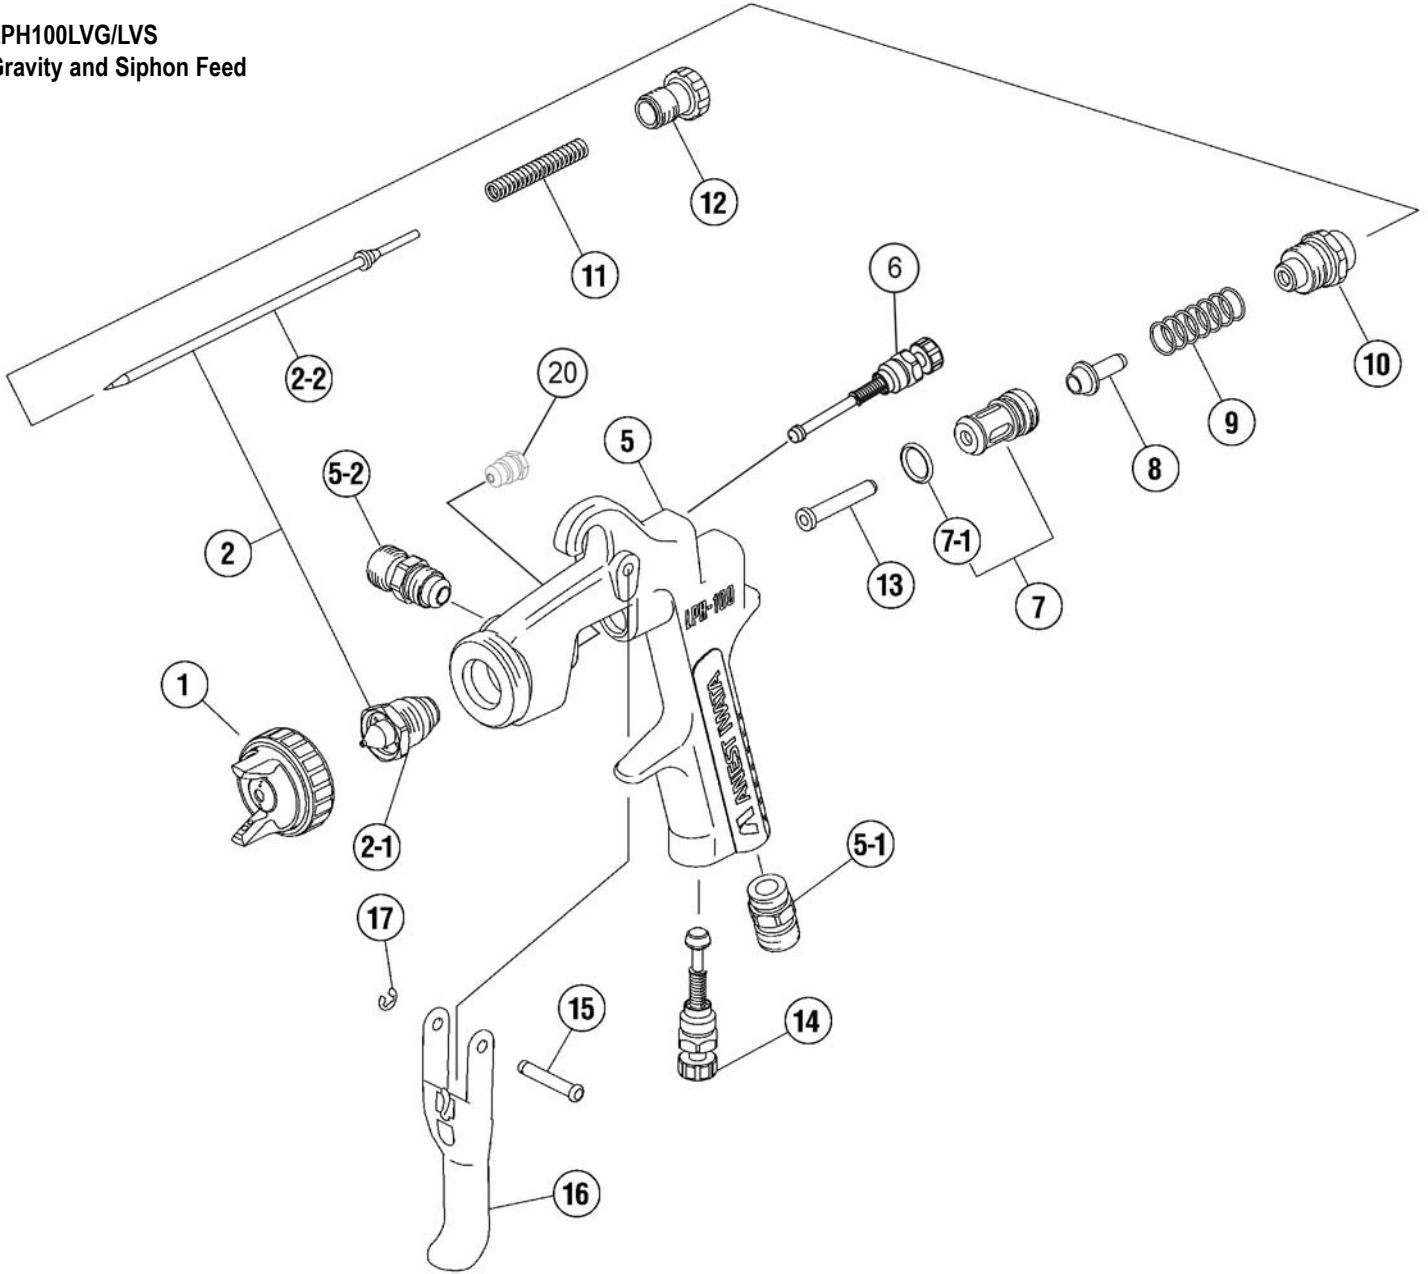

LPH100LVG/LVS
Gravity and Siphon Feed

Manual Spray Guns

LPH100P
Pressure Feed

Ref #	Part #	Description	Remarks
1	93832531	AIR CAP SET "LPH100-E1"	081P/101P/131P/151P
1	93811601	AIR CAP SET "LPH100-G2"	122P
2	93855600	NOZZLE/NEEDLE SET 0.8	
2	93856600	NOZZLE/NEEDLE SET 1.0	
2	93857600	NOZZLE/NEEDLE SET 1.2	
2	93833530	NOZZLE/NEEDLE SET 1.3	
2	93802600	NOZZLE/NEEDLE SET 1.5	
2-1		FLUID NOZZLE	SUPPLIED AS SET
2-2		FLUID NEEDLE	SUPPLIED AS SET
3	93810620	CARTRIDGE PACKING	
4	N/A	GUN BODY	
4-1	93660300	AIR INLET	1/4"
4-2	93515600	FLUID NIPPLE	3/8"
4-2	93584530	FLUID NIPPLE	1/4" (OPTION)
5	93842531	PATTERN ADJUST SET	
6	93843530	AIR VALVE SEAT SET	
6-1	96638008	O RING	
7	93591530	AIR VALVE	
8	93719530	AIR VALVE SPRING	
9	93844531	FLUID ADJUST GUIDE SET	
10	93593530	FLUID NEEDLE SPRING	
11	93594532	FLUID ADJUST KNOB	
12	93595530	AIR VALVE SHAFT	
13	93845531	AIR ADJUST SET	
14	93667360	TRIGGER STUD	
15	93597530	TRIGGER	
16	93912030	STOPPER	2PCS/PACK
	93576530	L GASKET (BLACK)	FOR AIR CAP SET
	93608320	AIR CAP GASKET (WHITE)	
	93538600	GUN WRENCH	
	5650	REPAIR SERVICE KIT	3, 6-1, 8, 10, 14, 16
	2950	MK5 MAINTENANCE KIT	
	2987	TEST CAP GAUGE SET "LPH100-E1"	081P/101P/131P/151P
	2986	TEST CAP GAUGE SET "LPH100-G2"	122P