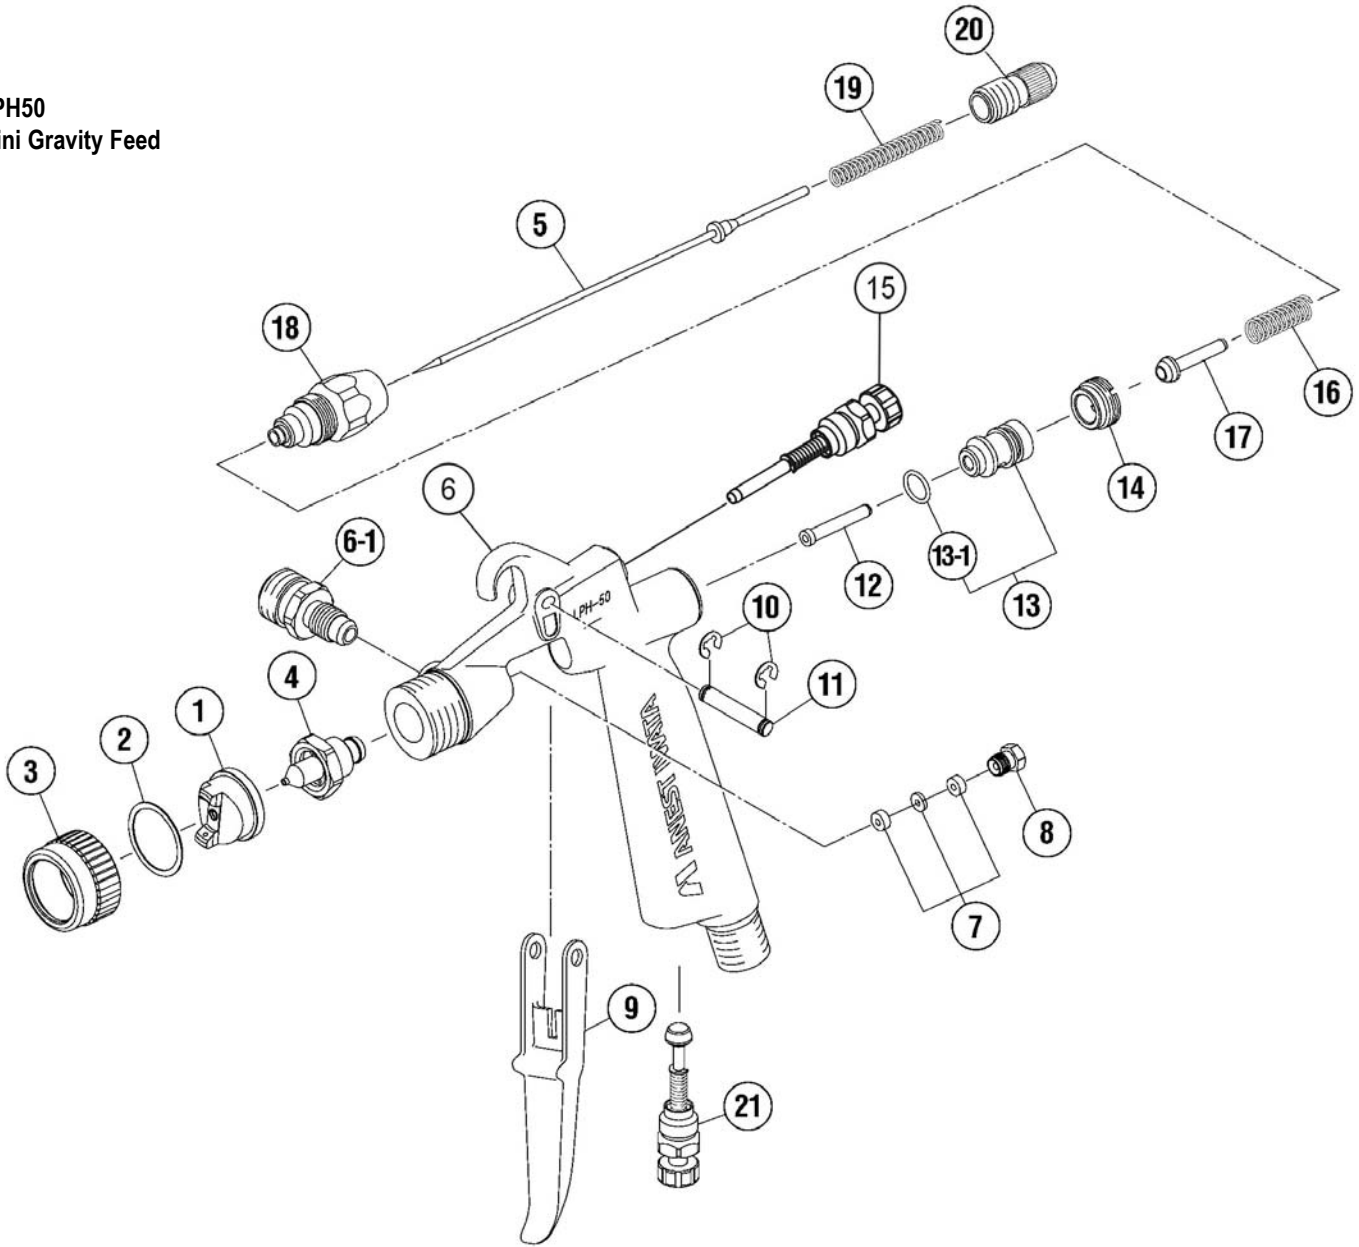

LPH50
Mini Gravity Feed

Manual Spray Guns

W400

Ref #	Part #	Description	Remarks
1	93830611	AIR CAP SET "W400-LV2"	122G/132G/142G/162G
1	93859611	AIR CAP SET "W400-LV1"	182G
1	93813611	AIR CAP SET "W200-W1"	251G
2	93891610	NOZZLE/NEEDLE SET 1.2	
2	93881610	NOZZLE/NEEDLE SET 1.3	
2	93831610	NOZZLE/NEEDLE SET 1.4	
2	93832610	NOZZLE/NEEDLE SET 1.6	
2	93821610	NOZZLE/NEEDLE SET 1.8	
2	93819610	NOZZLE/NEEDLE SET 2.5	
2-1	93527610	FLUID NOZZLE 1.2	MARKED AS W200/12
2-1	93611610	FLUID NOZZLE 1.3	MARKED AS W400/13
2-1	93540610	FLUID NOZZLE 1.4	MARKED AS W400/14
2-1	93541610	FLUID NOZZLE 1.6	MARKED AS W400/16
2-1	93525610	FLUID NOZZLE 1.8	MARKED AS W200/18
2-1	93523610	FLUID NOZZLE 2.5	MARKED AS W200/25
2-2	93829600	FLUID NEEDLE 1.2	MARKED AS 40012
2-2	93830600	FLUID NEEDLE 1.3/1.4/1.6	MARKED AS 20015
2-2	93831600	FLUID NEEDLE 1.8	MARKED AS 20020
2-2	93832600	FLUID NEEDLE 2.5	MARKED AS 20025
5	N/A	GUN BODY	
5-1	93660300	AIR NIPPLE	1/4"
5-2	93650531	FLUID NIPPLE	M16X1.5
6	93842601	PATTERN ADJUST SET	
7	93843530	AIR VALVE SEAT SET	
7-1	96638008	O RING	
8	93591530	AIR VALVE	
9	93719530	AIR VALVE SPRING	
10	93844531	FLUID ADJUST GUIDE SET	
11	93593530	FLUID NEEDLE SPRING	
12	93594532	FLUID ADJUST KNOB	
13	93595530	AIR VALVE SHAFT	
14	93845531	AIR ADJUST SET	
15	93667360	TRIGGER STUD	
16	93517600	TRIGGER	
17	93912030	STOPPER	2PCS/PACK
18	93515500	FILTER	60MESH
21	93810620	CARTDIRGE PACKING	
	93512600	L GASKET (BLACK)	FOR AIR CAP SET
	93708240	AIR CAP GASKET (WHITE)	
	93538600	GUN WRENCH	
	5650	REPAIR SERVICE KIT	7-1, 9, 11, 15, 17, 21
	2950	MK5 MAINTENANCE KIT