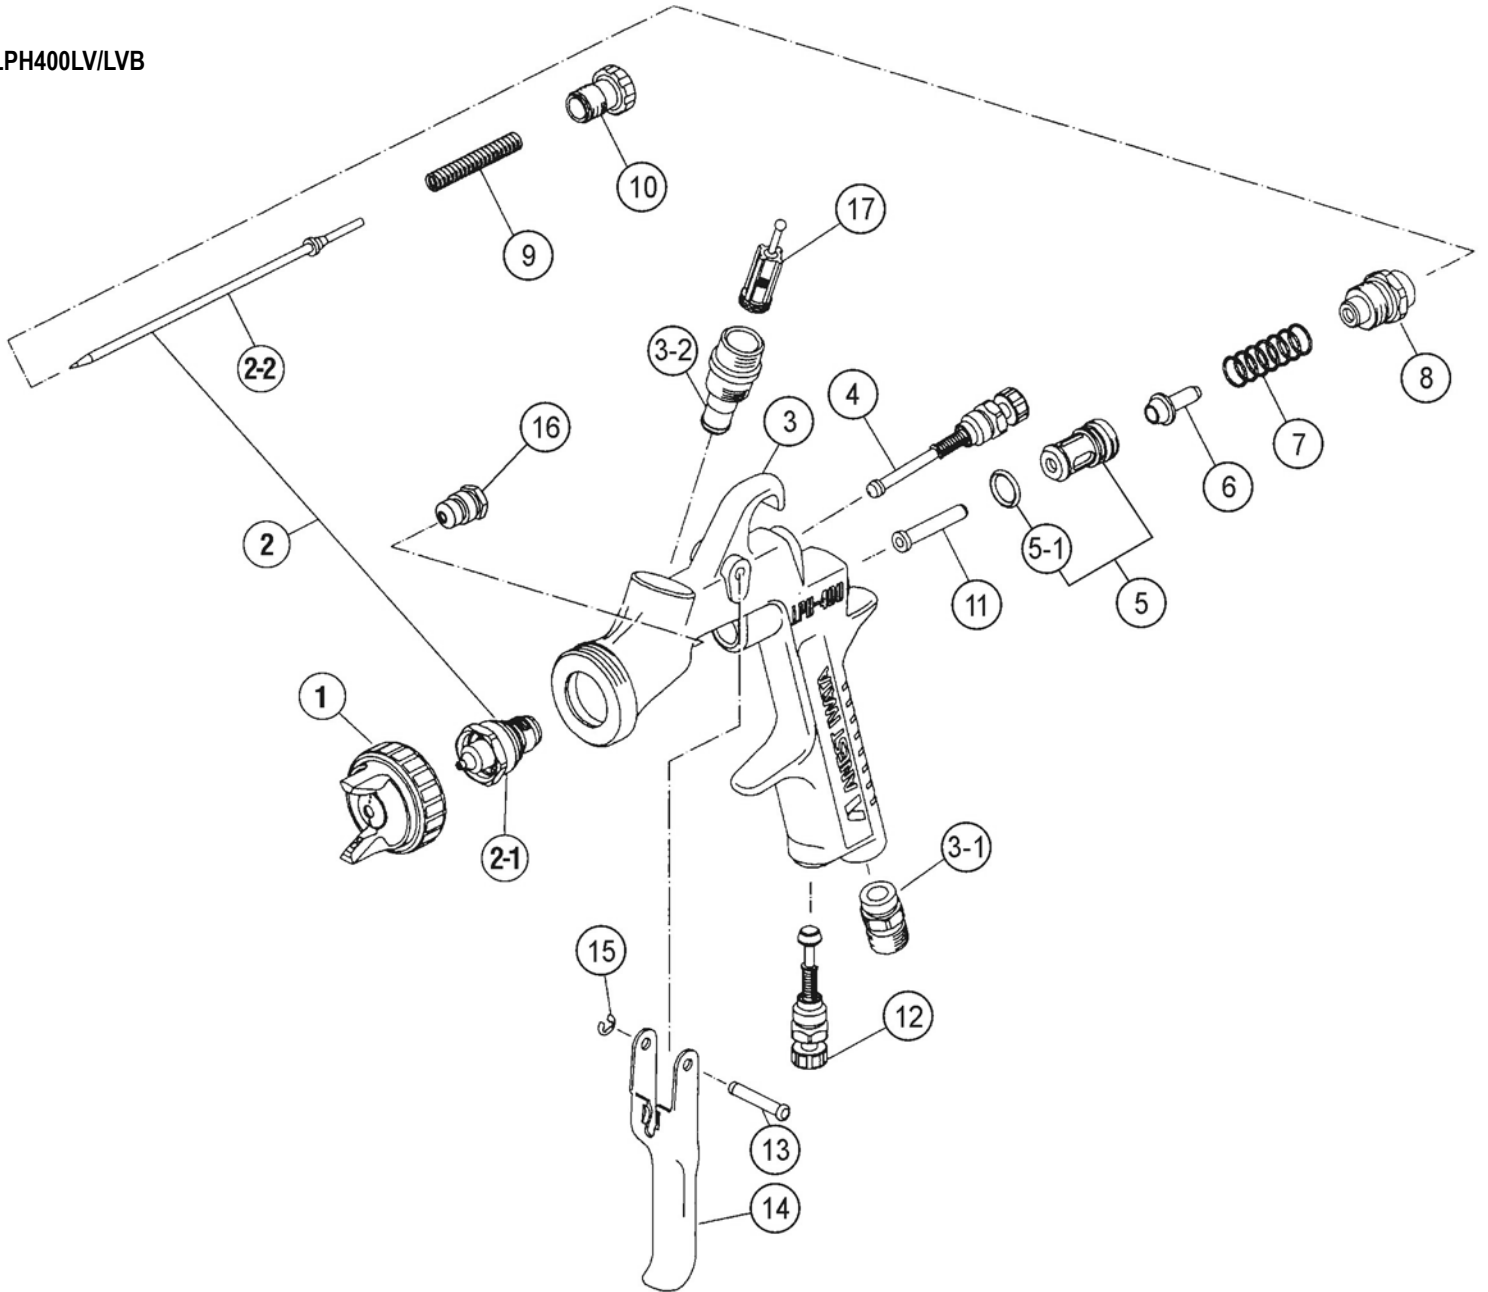

LPH400LV/LVB

Manual Spray Guns

LPH440 Primer Gun

Ref #	Part #	Description	Remarks
1	93638600	AIR CAP SET "LPH440"	
2	93643600	NOZZLE/NEEDLE SET 1.4	
2	93645600	NOZZLE/NEEDLE SET 1.6	
2	93641600	NOZZLE/NEEDLE SET 1.8	
2	93647600	NOZZLE/NEEDLE SET 2.0	
2	93649600	NOZZLE/NEEDLE SET 2.5	
2-1	93642600	FULUID NOZZLE 1.4	MARKED AS 440L/14
2-1	93644600	FULUID NOZZLE 1.6	MARKED AS 440L/16
2-1	93640600	FULUID NOZZLE 1.8	MARKED AS 440L/18
2-1	93646600	FULUID NOZZLE 2.0	MARKED AS 440L/20
2-1	93648600	FULUID NOZZLE 2.5	MARKED AS 440L/25
2-2	93830600	FLUID NEEDLE 1.4/1.6	MARKED AS 20015
2-2	93831600	FLUID NEEDLE 1.8/2.0	MARKED AS 20020
2-2	93832600	FLUID NEEDLE 2.5	MARKED AS 20025
3	93810620	CARTRIDGE PACKING	
4	N/A	GUN BODY	
4-1	93660300	AIR NIPPLE	1/4"
4-2	93650531	FLUID NIPPLE	M16X1.5
5	93842601	PATTERN ADJUST SET	
6	93843530	AIR VALVE SEAT SET	
6-1	96638008	O RING	
7	93591530	AIR VALVE	
8	93719530	AIR VALVE SPRING	
9	93844531	FLUID ADJUST GUIDE SET	
10	93593530	FLUID NEEDLE SPRING	
11	93594532	FLUID ADJUST KNOB	
12	93595530	AIR VALVE SHAFT	
13	93667360	TRIGGER STUD	
14	93517600	TRIGGER	
15	93912030	STOPPER	2PCS/PACK
16	93515500	FILTER	60MESH
	93576530	L GASKET (BLACK)	FOR AIR CAP SET
	93608320	AIR CAP GASKET (WHITE)	
	93538600	GUN WRENCH	
	5650	REPAIR SERVICE KIT	3, 6-1, 8, 10, 13, 15
	2950	MK5 MAINTENANCE KIT	
	2997	TEST CAP GAUGE SET "LPH440"