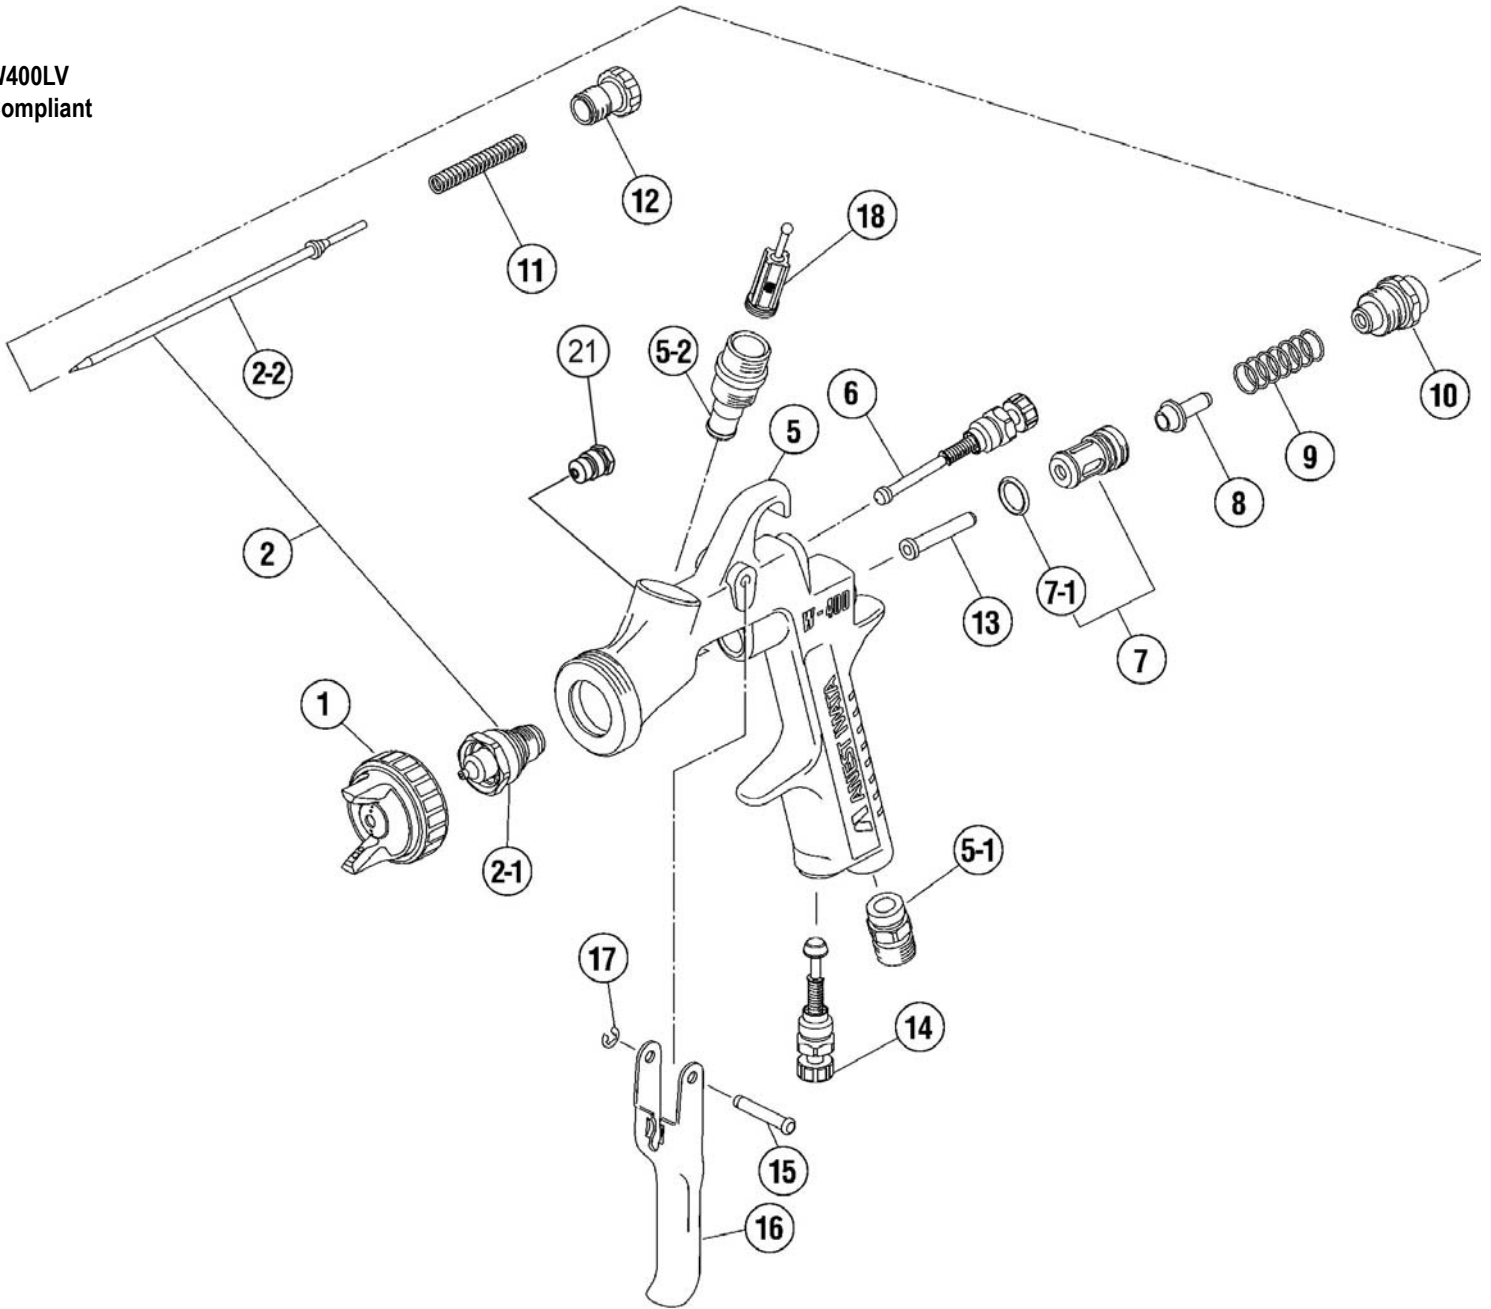

W400LV
Compliant

Manual Spray Guns

W400WB

Ref #	Part #	Description	Remarks
1	93896610	AIR CAP SET "W400-WB1"	
2	93626610	NOZZLE/NEEDLE SET 1.0	
2	93627610	NOZZLE/NEEDLE SET 1.2	
2	93628610	NOZZLE/NEEDLE SET 1.4	
2-1	93623610	FLUID NOZZLE 1.0	MARKED AS 400WB/10
2-1	93624610	FLUID NOZZLE 1.2	MARKED AS 400WB/12
2-1	93625610	FLUID NOZZLE 1.4	MARKED AS 400WB/14
2-2	93829600	FLUID NEEDLE 1.0/1.2	MARKED AS 40012
2-2	93830600	FLUID NEEDLE 1.4	MARKED AS 20015
5	N/A	GUN BODY	
5-1	93660300	AIR NIPPLE	1/4"
5-2	93650531	FLUID NIPPLE	M16X1.5
6	93842601	PATTERN ADJUST SET	
7	93843530	AIR VALVE SEAT SET	
7-1	96638008	O RING	
8	93591530	AIR VALVE	
9	93719530	AIR VALVE SPRING	
10	93844531	FLUID ADJUST GUIDE SET	
11	93593530	FLUID NEEDLE SPRING	
12	93594532	FLUID ADJUST KNOB	
13	93595530	AIR VALVE SHAFT	
14	93845531	AIR ADJUST SET	
15	93667360	TRIGGER STUD	
16	93517600	TRIGGER	
17	93912030	STOPPER	2PCS/PACK
18	93515500	FILTER	60MESH
21	93810620	CARTRIDGE PACKING	
	93512600	L GASKET (BLACK)	FOR AIR CAP SET
	93708240	AIR CAP GASKET (WHITE)	
	93538600	GUN WRENCH	
	5650	REPAIR SERVICE KIT	7-1, 9, 11, 15, 17, 21
	2950	MK5 MAINTENANCE KIT