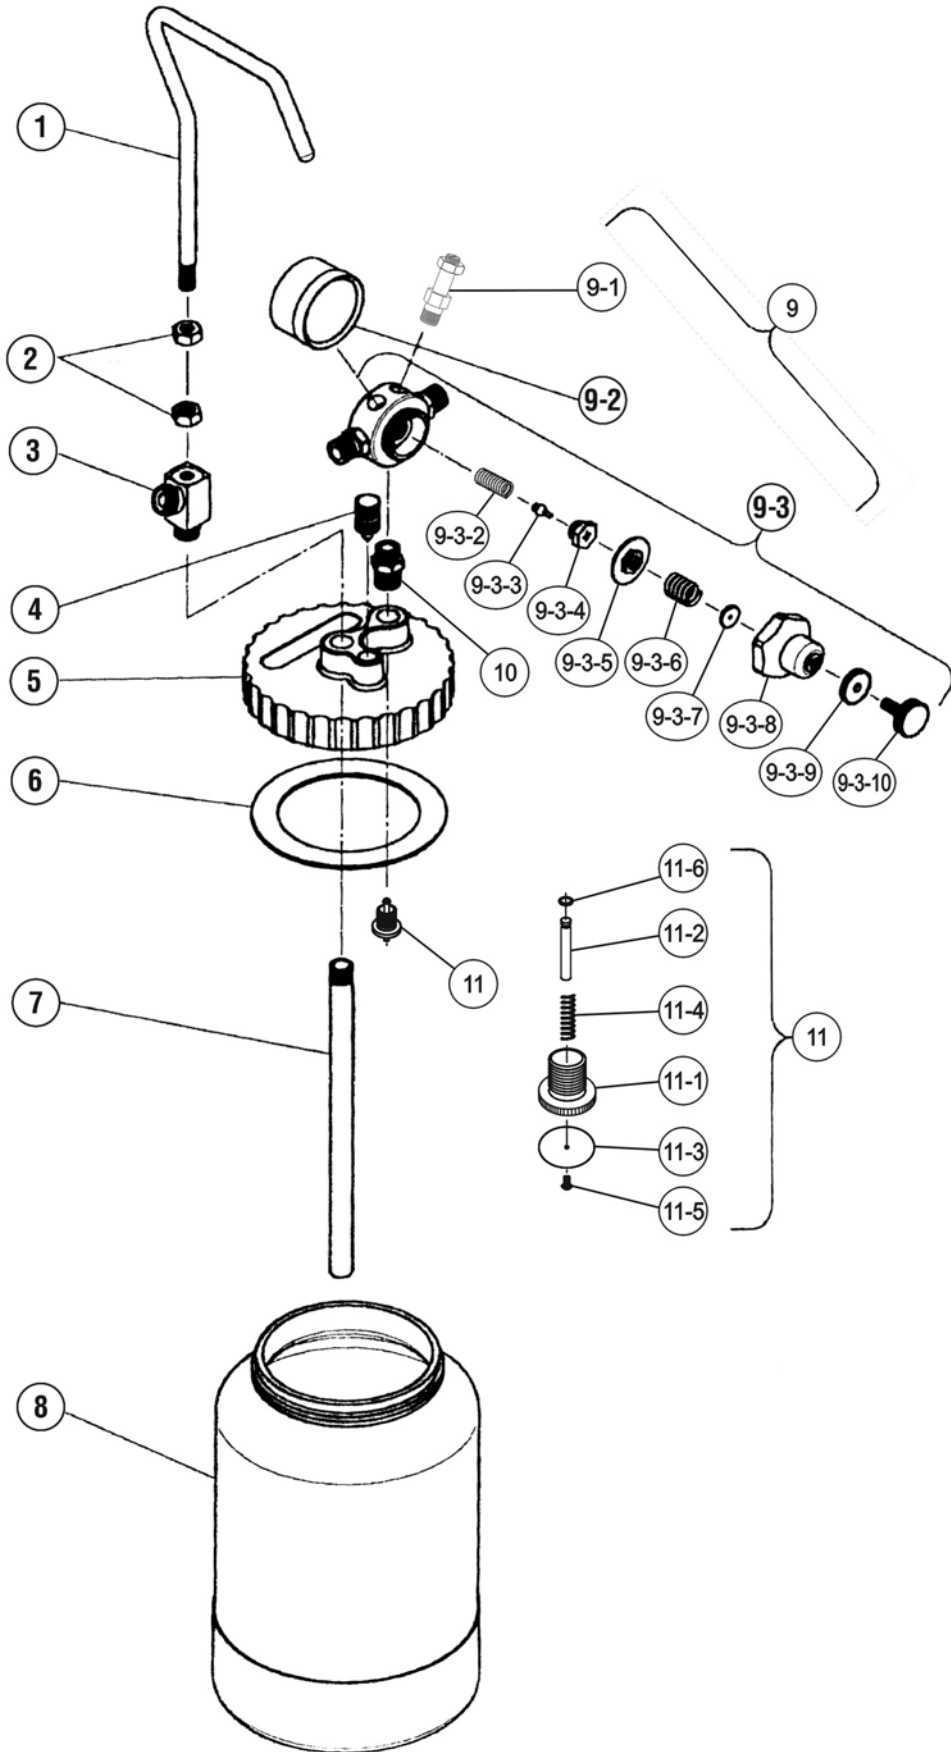

Cups & Containers

PC18C
Pressure Pot

Ref #	Part #	Description	Remarks
1	94040350	HANDLE	
2		HEX NUT	SUPPLIED WITH #1
3	94004350	FLUID JOINT	3/8" BSP
4	94003350	AIR RELIEF VALVE	
5	94002350	LID	
6	94900210	LID PACKING	2PCS/PACK
7	94001350	SUCTION PIPE	
8	94000351	CONTAINER ONLY	
9	94005360	AIR REGULATOR SET	
9-1	94007350	SAFETY VALVE	
9-2	94006350	PRESSURE GAUGE	
9-3	94013350	AIR REGULATOR	
9-3-2	94016350	SPRING	
9-3-3	94017350	REGULATOR SEAT	
9-3-4	94018350	GUIDE	
9-3-5	94019350	DIAPHRAGM SET	
9-3-6	94023350	SPRING	
9-3-7	94038350	SPRING HOLDER	
9-3-8	N/A	CAP (PURPLE)	
9-3-9	94025350	NUT	
9-3-10	94026350	KNOB	
10	94027350	REGULATOR JOINT	
11	94904151	CHECK VALVE SET	
11-1	94030152	CHECK VALVE BODY	
11-2	94034210	CHECK VALVE STEM	
11-3	94035210	CHECK VALVE PLATE	
11-4	95104101	SPRING	
11-5	96162040	SCREW	
11-6	96612020	STOPPER	

PC18C
Pressure Pot