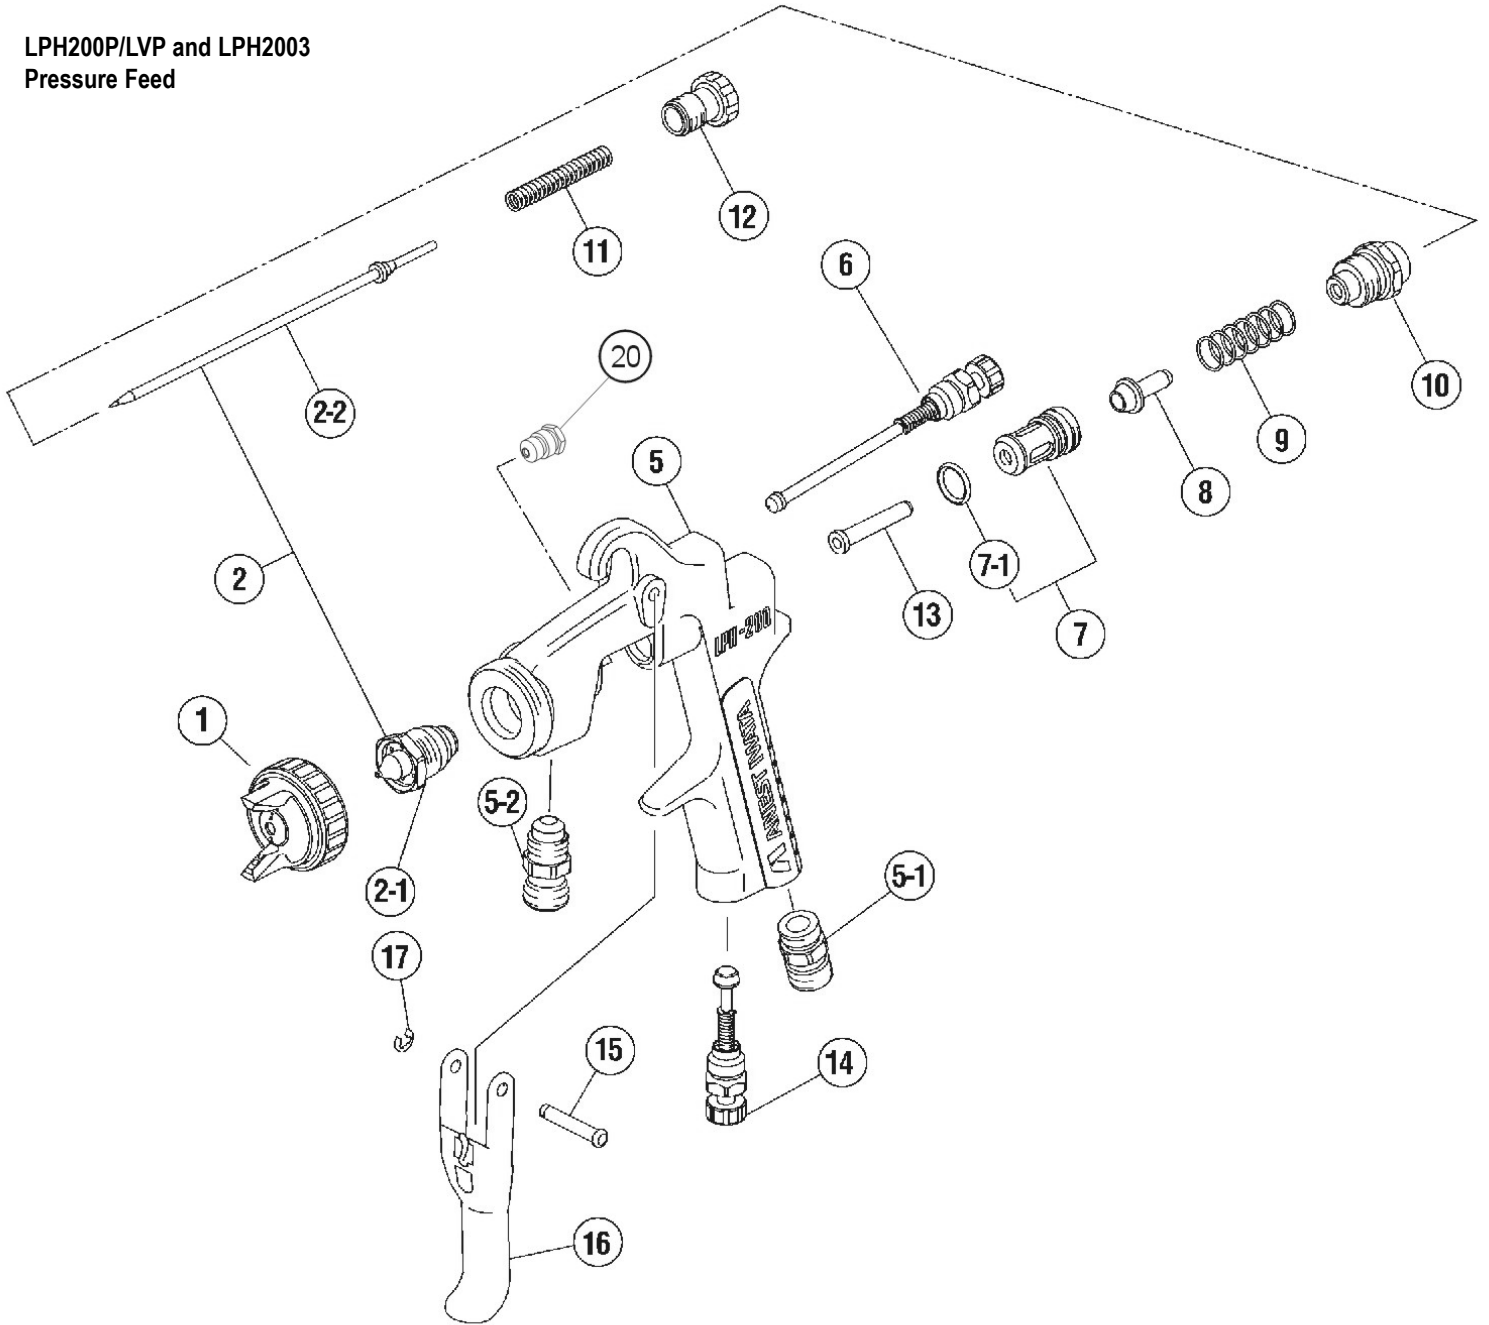

Manual Spray Guns

**LPH200P/LVP and
LPH2003
Pressure Feed**

Ref #	Part #	Description	Remarks
1	93822601	AIR CAP SET "LPH200-G2"	LPH200P/LPH2003
1	93587601	AIR CAP SET "LPH200-LV6"	LPH200LVP
2	93859600	NOZZLE/NEEDLE SET 1.0	LPH200P/LPH2003
2	93858600	NOZZLE/NEEDLE SET 1.2	LPH200P/LPH2003
2	93860600	NOZZLE/NEEDLE SET 1.4	LPH200P/LPH2003
2	93593600	NOZZLE/NEEDLE SET 0.8LV	LPH200LVP
2	93594600	NOZZLE/NEEDLE SET 1.0LV	LPH200LVP
2	93595600	NOZZLE/NEEDLE SET 1.2LV	LPH200LVP
2-1		FLUID NOZZLE	SUPPLIED AS SET
2-2		FLUID NEEDLE	SUPPLIED AS SET
5	N/A	GUN BODY	
5-1	93660300	AIR NIPPLE	1/4"
5-2	93515600	FLUID NIPPLE	3/8", LPH200P/LVP
5-2	93161710	FLUID NIPPLE (FEMALE)	LPH2003
5-3	93910710	GASKET (NOT SHOWN)	LPH2003, 2PCS/PACK
6	93840601	PATTERN ADJUST SET	LPH200P/LPH2003
6	93898600	PATTERN ADJUST SET	LPH200LVP
7	93843530	AIR VALVE SEAT SET	
7-1	96638008	O RING	
8	93591530	AIR VALVE	
9	93719530	AIR VALVE SPRING	
10	93844531	FLUID ADJUST GUIDE SET	
11	93593530	FLUID NEEDLE SPRING	
12	93594532	FLUID ADJUST KNOB	
13	93595530	AIR VALVE SHAFT	
14	93845531	AIR ADJUST SET	
15	93667360	TRIGGER STUD	
16	93517600	TRIGGER	
17	93912030	STOPPER	2PCS/PACK
20	93810620	CARTRIDGE PACKING	
	93512600	L GASKET (BLACK)	FOR AIR CAP SET
	93708240	AIR CAP GASKET (WHITE)	
	93538600	GUN WRENCH	
	5650	REPAIR SERVICE KIT	7-1, 9, 11, 15, 17, 20
	2950	MK5 MAINTENANCE KIT	
	6035	PC19B CONTAINER	FOR LPH2003
	2991	TEST CAP GAUGE SET "LPH200-G2"	LPH200P/LPH2003
	2992	TEST CAP GAUGE SET "LPH200-LV6"	LPH200LVP

LPH200P/LVP and LPH2003
Pressure Feed