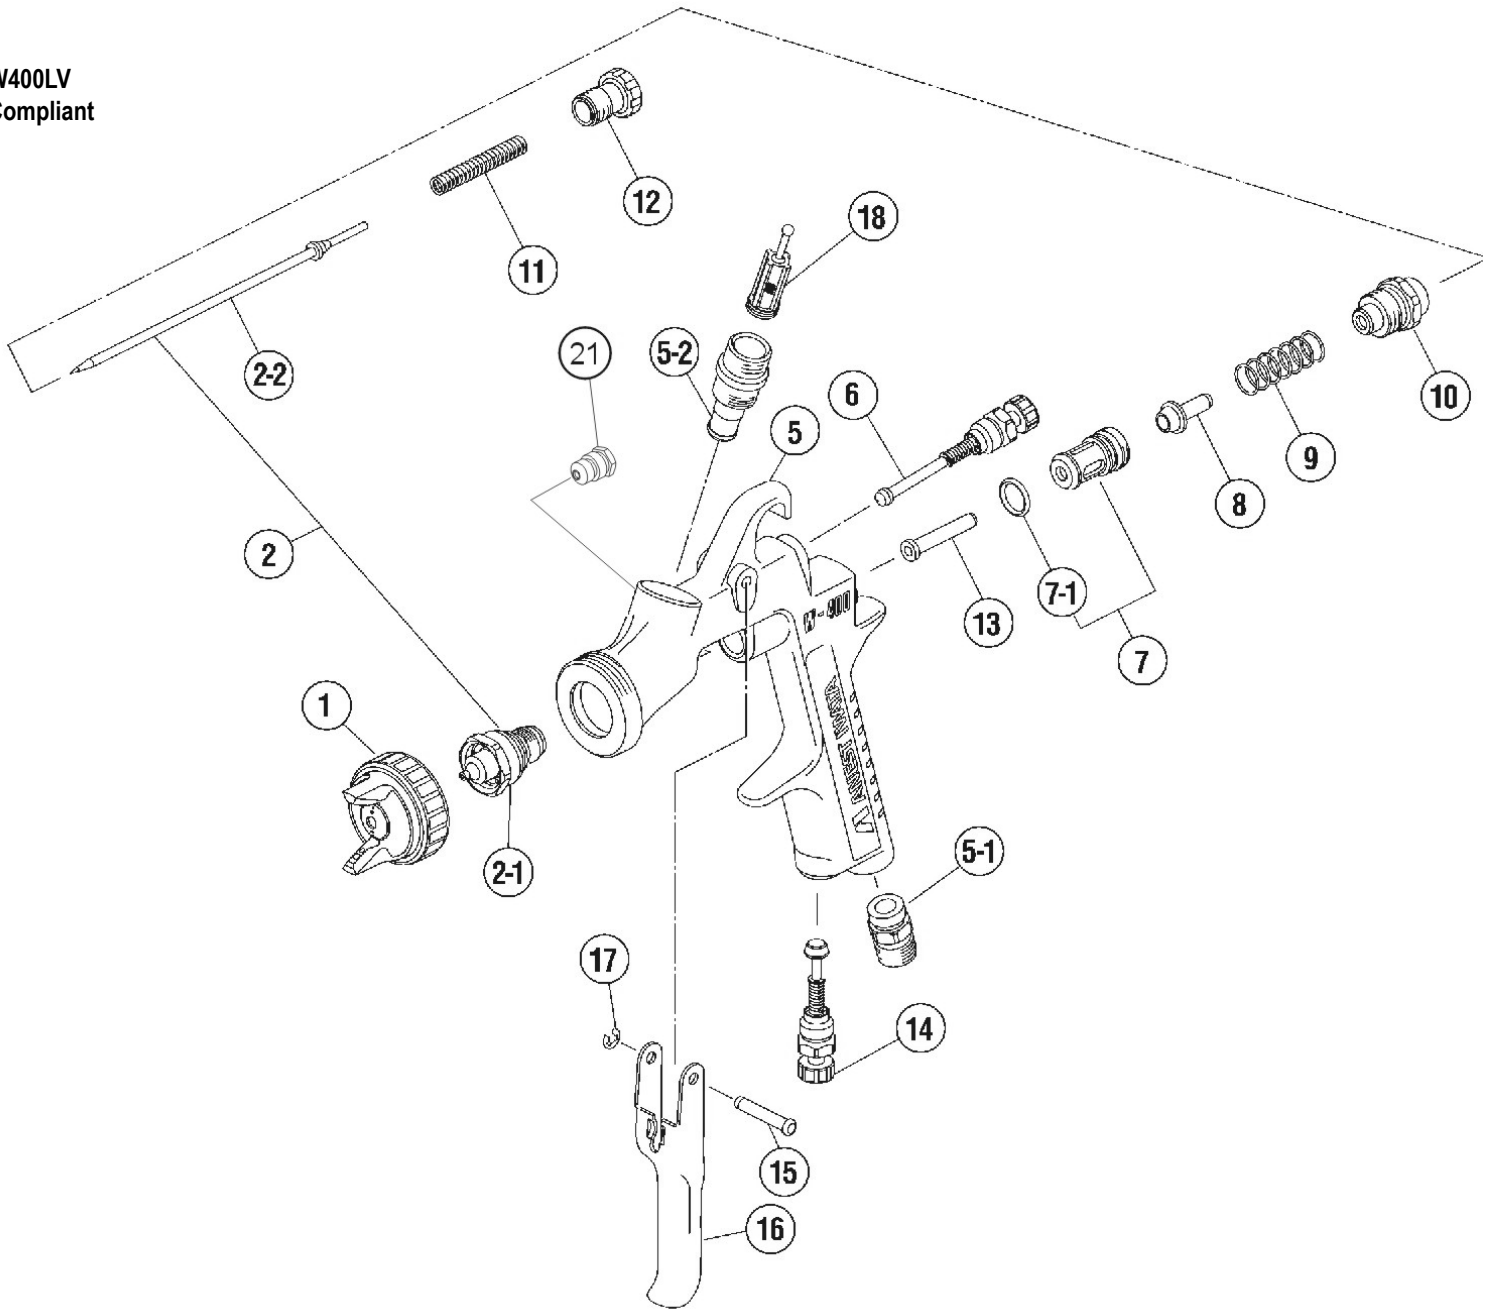

W400LV
Compliant

Manual Spray Guns

W400WB

Ref #	Part #	Description	Remarks
1	93896610	AIR CAP SET "W400-WB1"	
2	93626610	NOZZLE/NEEDLE SET 1.0	
2	93627610	NOZZLE/NEEDLE SET 1.2	
2	93628610	NOZZLE/NEEDLE SET 1.4	
2-1	93623610	FLUID NOZZLE 1.0	MARKED AS 400WB/10
2-1	93624610	FLUID NOZZLE 1.2	MARKED AS 400WB/12
2-1	93625610	FLUID NOZZLE 1.4	MARKED AS 400WB/14
2-2	93829600	FLUID NEEDLE 1.0/1.2	MARKED AS 40012
2-2	93830600	FLUID NEEDLE 1.4	MARKED AS 20015
5	N/A	GUN BODY	
5-1	93660300	AIR NIPPLE	1/4"
5-2	93650531	FLUID NIPPLE	M16X1.5
6	93842601	PATTERN ADJUST SET	
7	93843530	AIR VALVE SEAT SET	
7-1	96638008	O RING	
8	93591530	AIR VALVE	
9	93719530	AIR VALVE SPRING	
10	93844531	FLUID ADJUST GUIDE SET	
11	93593530	FLUID NEEDLE SPRING	
12	93594532	FLUID ADJUST KNOB	
13	93595530	AIR VALVE SHAFT	
14	93845531	AIR ADJUST SET	
15	93667360	TRIGGER STUD	
16	93517600	TRIGGER	
17	93912030	STOPPER	2PCS/PACK
18	93515500	FILTER	60MESH
21	93810620	CARTRIDGE PACKING	
	93512600	L GASKET (BLACK)	FOR AIR CAP SET
	93708240	AIR CAP GASKET (WHITE)	
	93538600	GUN WRENCH	
	5650	REPAIR SERVICE KIT	7-1, 9, 11, 15, 17, 21
	2950	MK5 MAINTENANCE KIT