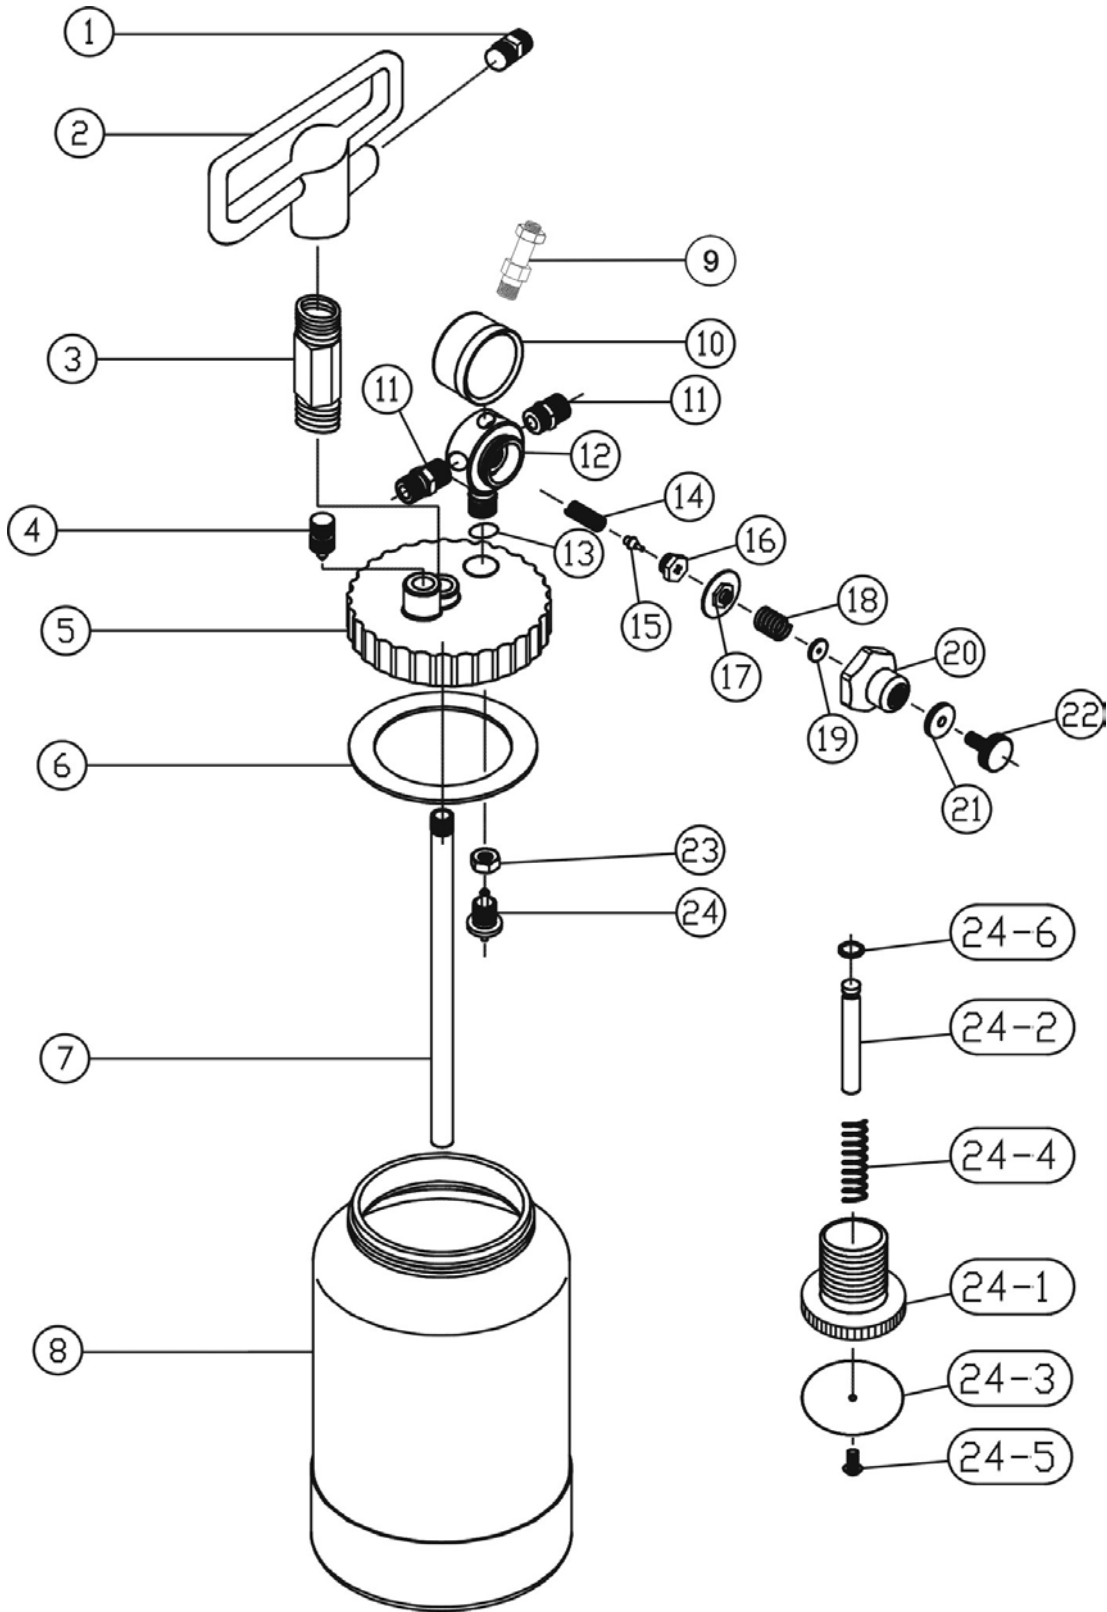

RG3L

Cups & Containers

PC18D
Pressure Pot

Ref #	Part #	Description	Remarks
1	94056350	FLUID JOINT	3/8"BSP
2	94055350	HANDLE	
3	94057350	HANDLE JOINT	
4	94003350	AIR RELIEF VALVE	
5	94053350	LID	
6	94900210	LID PACKING	2PCS/PACK
7	94001350	SUCTION PIPE	
8	94000351	CONTAINER	
9	94007350	SAFETY VALVE SET	
10	94006350	PRESSURE GAUGE	
11	94015350	AIR JOINT	1/4"BSP
12	94049350	AIR REGULATOR BODY	
13	96631012	O RING	
14	94016350	SPRING	
15	94017350	REGULATOR SEAT	
16	94018350	GUIDE	
17	94019350	DIAPHRAGM SET	
18	94023350	SPRING	
19	94038350	SPRING HOLDER	
20	94024350	CAP (BLUE)	
21	94025350	NUT	
22	94026350	KNOB	
23	94058350	NUT	
24	94904151	CHECK VALVE SET	
24-1	94030152	CHECK VALVE BODY	
24-2	94034210	CHECK VALVE STEM	
24-3	94035210	CHECK VALVE PLATE	
24-4	95104101	SPRING	
24-5	96162040	SCREW	
24-6	96612020	STOPPER	

PC18D
Pressure Pot

Cups & Containers

PC18C
Pressure Pot

Ref #	Part #	Description	Remarks
1	94040350	HANDLE	
2		HEX NUT	SUPPLIED WITH #1
3	94004350	FLUID JOINT	3/8" BSP
4	94003350	AIR RELIEF VALVE	
5	94002350	LID	
6	94900210	LID PACKING	2PCS/PACK
7	94001350	SUCTION PIPE	
8	94000351	CONTAINER ONLY	
9	94005360	AIR REGULATOR SET	
9-1	94007350	SAFETY VALVE	
9-2	94006350	PRESSURE GAUGE	
9-3	94013350	AIR REGULATOR	
9-3-2	94016350	SPRING	
9-3-3	94017350	REGULATOR SEAT	
9-3-4	94018350	GUIDE	
9-3-5	94019350	DIAPHRAGM SET	
9-3-6	94023350	SPRING	
9-3-7	94038350	SPRING HOLDER	
9-3-8	N/A	CAP (PURPLE)	
9-3-9	94025350	NUT	
9-3-10	94026350	KNOB	
10	94027350	REGULATOR JOINT	
11	94904151	CHECK VALVE SET	
11-1	94030152	CHECK VALVE BODY	
11-2	94034210	CHECK VALVE STEM	
11-3	94035210	CHECK VALVE PLATE	
11-4	95104101	SPRING	
11-5	96162040	SCREW	
11-6	96612020	STOPPER	