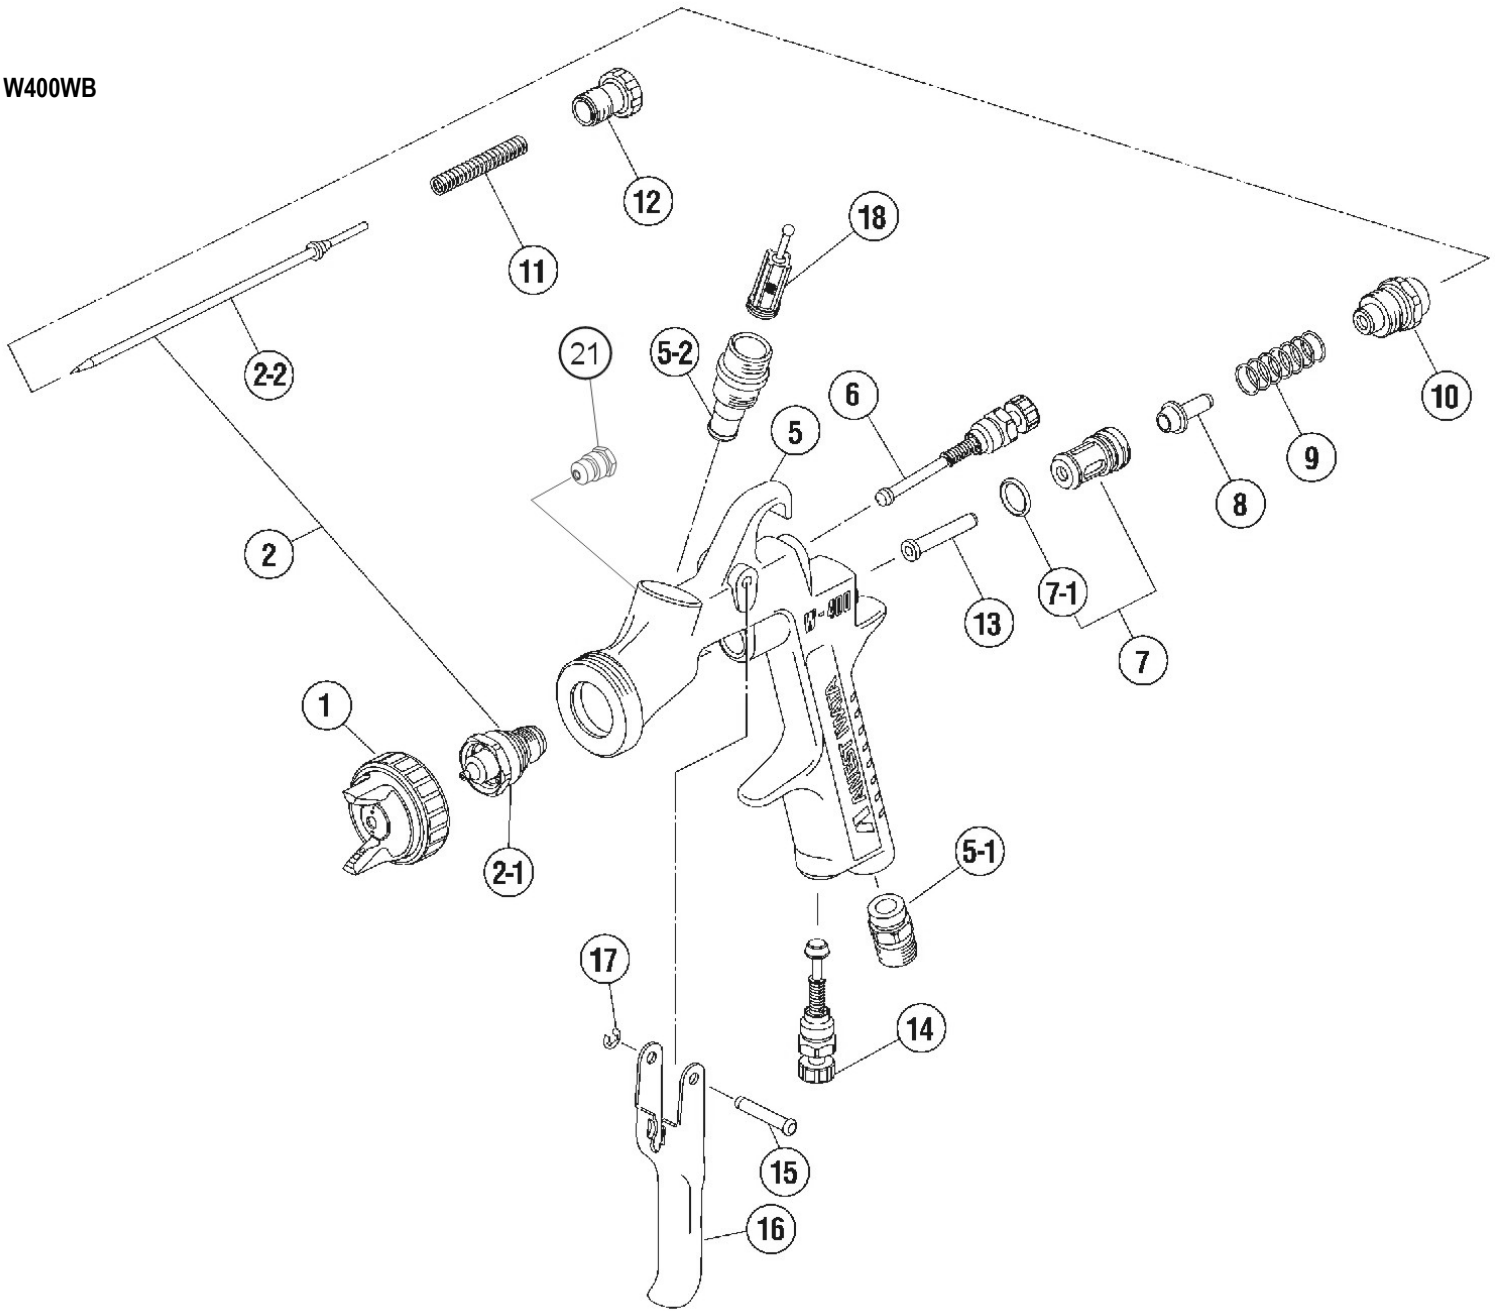

W400WB

Manual Spray Guns

W300

Ref #	Part #	Description	Remarks
1	93803611	AIR CAP SET "W100-E1"	081G
1	93805611	AIR CAP SET "W100-K1"	101G/141G
1	93800611	AIR CAP SET "W100-H2"	132G
1	93806611	AIR CAP SET "W100-H4"	134G
1	93808611	AIR CAP SET "W100-N1"	161G
2	93590620	NOZZLE/NEEDLE SET 0.8	
2	93600620	NOZZLE/NEEDLE SET 1.0	
2	93801610	NOZZLE/NEEDLE SET 1.3	
2	93626620	NOZZLE/NEEDLE SET 1.4	
2	93627620	NOZZLE/NEEDLE SET 1.6	
2-1	93513610	FLUID NOZZLE 0.8	MARKED AS W100/08
2-1	93582610	FLUID NOZZLE 1.0	MARKED AS W100/T10
2-1	93501610	FLUID NOZZLE 1.3	MARKED AS W100/13
2-1	93628620	FLUID NOZZLE 1.4	MARKED AS W100/14
2-1	93629620	FLUID NOZZLE 1.6	MARKED AS W100/16
2-2	93589620	FLUID NEEDLE 0.8/1.0	MARKED AS 30008
2-2	93578530	FLUID NEEDLE 1.3/1.4/1.6	MARKED AS 10013
5	N/A	GUN BODY	
5-1	93660300	AIR NIPPLE	1/4"
5-2	93575620	FLUID NIPPLE	1/4" BSP FEMALE
6	93577620	PATTERN ADJUST SET	
7	93843530	AIR VALVE SEAT SET	
7-1	96638008	O RING	
8	93591530	AIR VALVE	
9	93719530	AIR VALVE SPRING	
10	93844531	FLUID ADJUST GUIDE SET	
11	93593530	FLUID NEEDLE SPRING	
12	93594532	FLUID ADJUST KNOB	
13	93595530	AIR VALVE SHAFT	
14	93845531	AIR ADJUST SET	
15	93667360	TRIGGER STUD	
16	93597530	TRIGGER	
17	93912030	STOPPER	2PCS/PACK
20	93810620	CARTRIDGE PACKING	
	93576530	L GASKET (BLACK)	FOR AIR CAP SET
	93608320	AIR CAP GASKET (WHITE)	
	93538600	GUN WRENCH	
	5650	REPAIR SERVICE KIT	7-1, 9, 11, 15, 17, 20
	2950	MK5 MAINTENANCE KIT