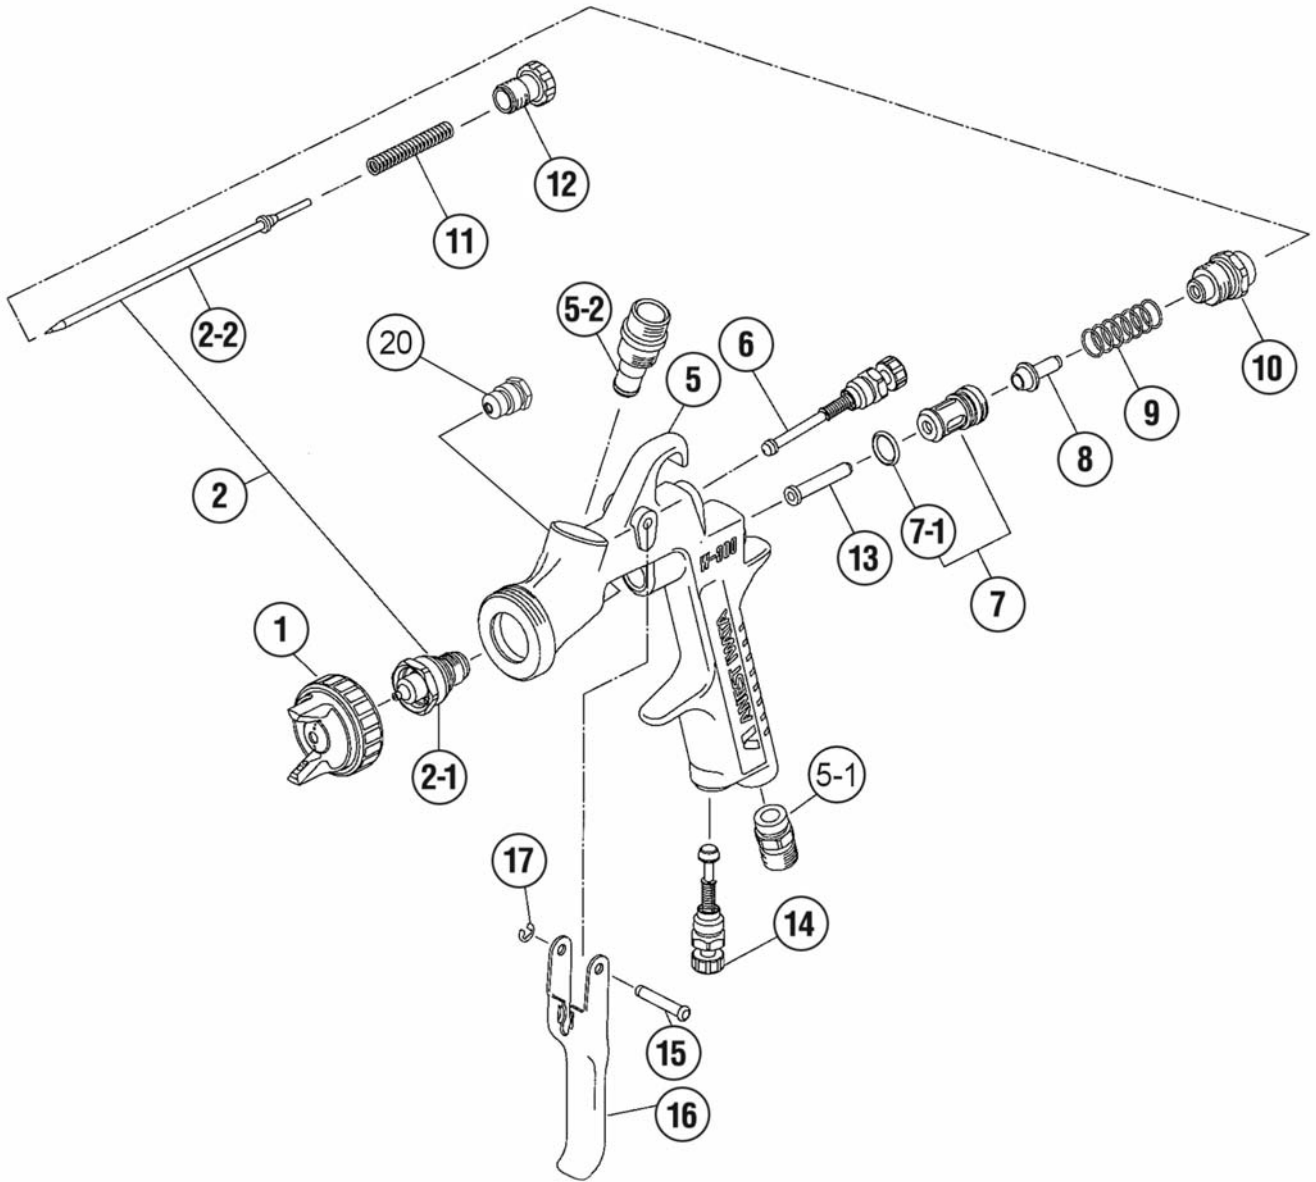

W300

Manual Spray Guns

W200
Siphon and Gravity
Feed

Ref #	Part #	Description	Remarks
1	93817611	AIR CAP SET "W200-K1"	151S/G
1	93816611	AIR CAP SET "W200-K2"	152S/G,182S
1	93815610	AIR CAP SET "W200-R1"	201S/G
1	93814611	AIR CAP SET "W200-R2"	202S/G
1	93813611	AIR CAP SET "W200-W1"	251S/G
2	93822610	NOZZLE/NEEDLE SET 1.5	
2	93821610	NOZZLE/NEEDLE SET 1.8	
2	93820610	NOZZLE/NEEDLE SET 2.0	
2	93819610	NOZZLE/NEEDLE SET 2.5	
2-1	93526610	FLUID NOZZLE 1.5	MARKED AS W200/15
2-1	93525610	FLUID NOZZLE 1.8	MARKED AS W200/18
2-1	93524610	FLUID NOZZLE 2.0	MARKED AS W200/20
2-1	93523610	FLUID NOZZLE 2.5	MARKED AS W200/25
2-2	93830600	FLUID NEEDLE 1.5	MARKED AS 20015
2-2	93831600	FLUID NEEDLE 1.8/2.0	MARKED AS 20020
2-2	93832600	FLUID NEEDLE 2.5	MARKED AS 20025
5	N/A	GUN BODY	
5-1	93660300	AIR NIPPLE	1/4"
5-2	93515600	FLUID NIPPLE	3/8"
6	93840601	PATTERN ADJUST SET	
7	93843530	AIR VALVE SEAT SET	
7-1	96638008	O RING	
8	93591530	AIR VALVE	
9	93719530	AIR VALVE SPRING	
10	93844531	FLUID ADJUST GUIDE SET	
11	93593530	FLUID NEEDLE SPRING	
12	93594532	FLUID ADJUST KNOB	
13	93595530	AIR VALVE SHAFT	
14	93845531	AIR ADJUST SET	
15	93667360	TRIGGER STUD	
16	93517600	TRIGGER	
17	93912030	STOPPER	2PCS/PACK
23	93810620	CARTRIDGE PACKING	
	93512600	L GASKET (BLACK)	FOR AIR CAP SET
	93708240	AIR CAP GASKET (WHITE)	
	93538600	GUN WRENCH	
	5650	REPAIR SERVICE KIT	7-1, 9, 11, 15, 17, 23
	2950	MK5 MAINTENANCE KIT