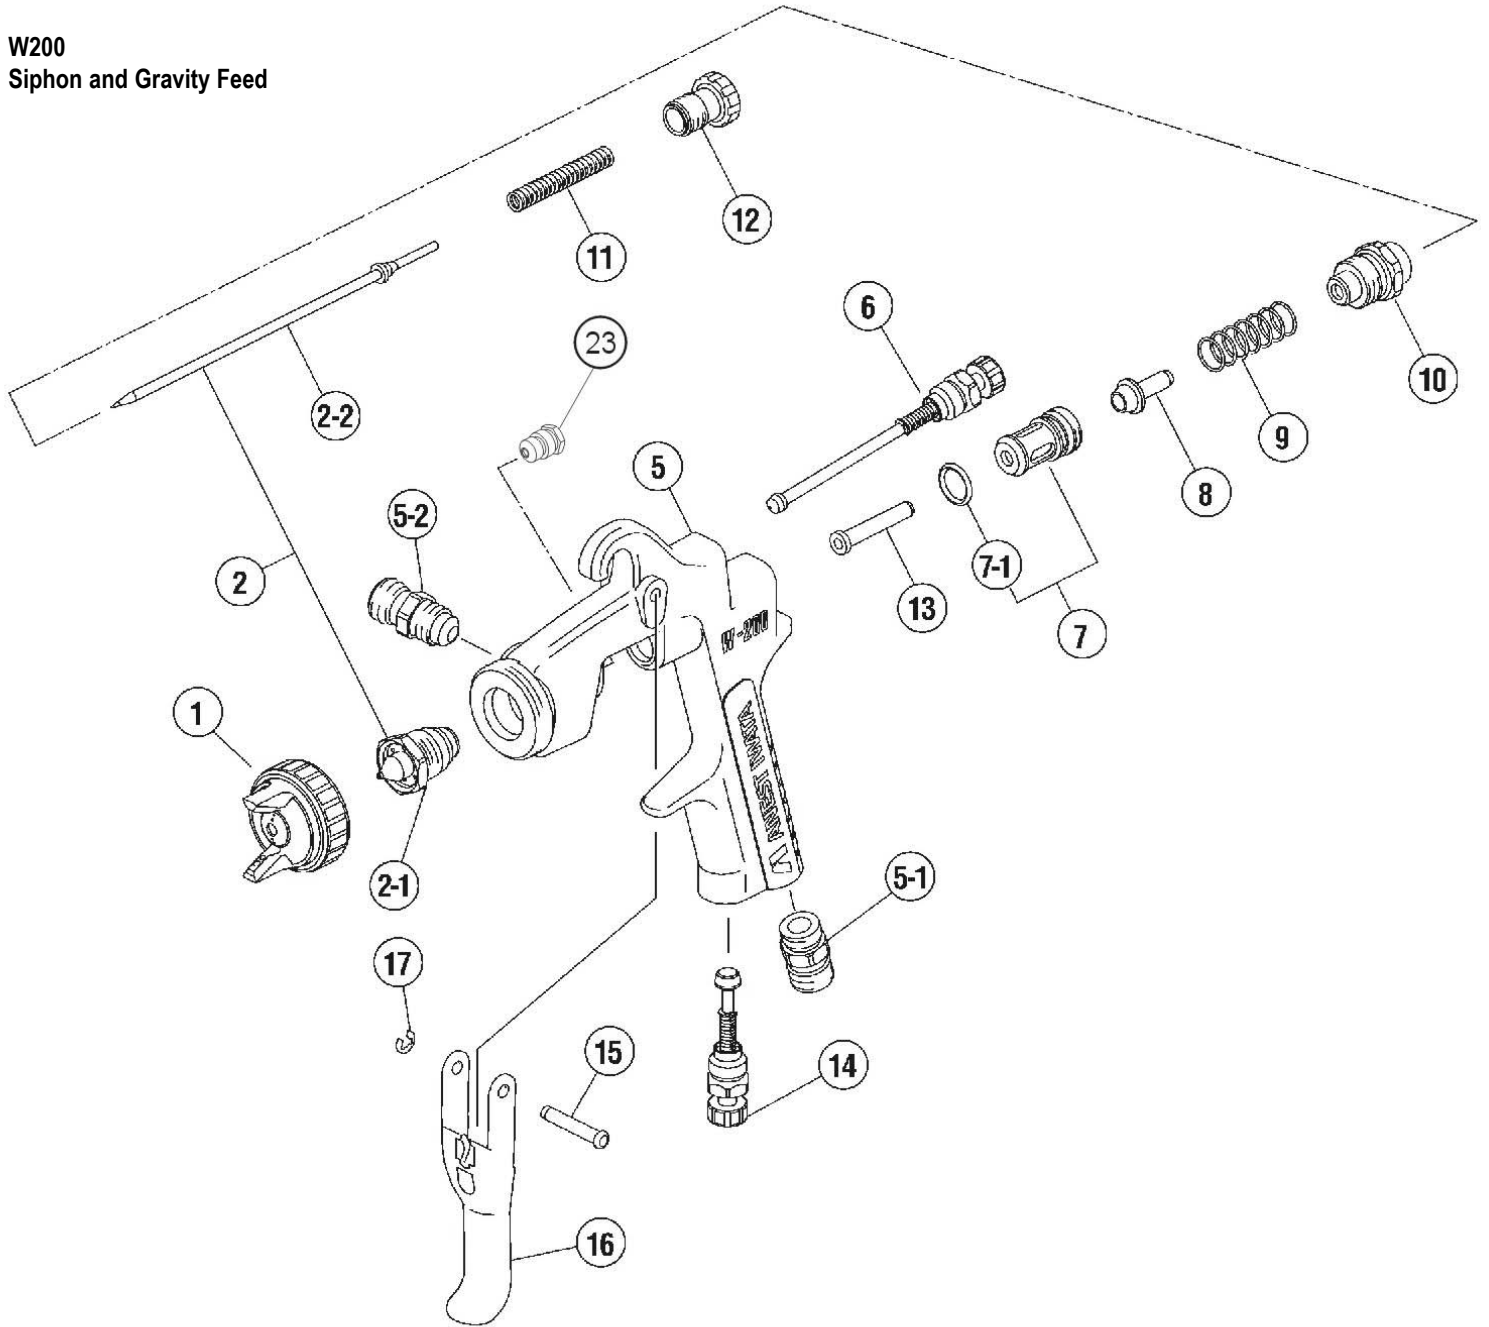

Manual Spray Guns

W200
Siphon and Gravity
Feed

Ref #	Part #	Description	Remarks
1	93817611	AIR CAP SET "W200-K1"	151S/G
1	93816611	AIR CAP SET "W200-K2"	152S/G,182S
1	93815610	AIR CAP SET "W200-R1"	201S/G
1	93814611	AIR CAP SET "W200-R2"	202S/G
1	93813611	AIR CAP SET "W200-W1"	251S/G
2	93822610	NOZZLE/NEEDLE SET 1.5	
2	93821610	NOZZLE/NEEDLE SET 1.8	
2	93820610	NOZZLE/NEEDLE SET 2.0	
2	93819610	NOZZLE/NEEDLE SET 2.5	
2-1	93526610	FLUID NOZZLE 1.5	MARKED AS W200/15
2-1	93525610	FLUID NOZZLE 1.8	MARKED AS W200/18
2-1	93524610	FLUID NOZZLE 2.0	MARKED AS W200/20
2-1	93523610	FLUID NOZZLE 2.5	MARKED AS W200/25
2-2	93830600	FLUID NEEDLE 1.5	MARKED AS 20015
2-2	93831600	FLUID NEEDLE 1.8/2.0	MARKED AS 20020
2-2	93832600	FLUID NEEDLE 2.5	MARKED AS 20025
5	N/A	GUN BODY	
5-1	93660300	AIR NIPPLE	1/4"
5-2	93515600	FLUID NIPPLE	3/8"
6	93840601	PATTERN ADJUST SET	
7	93843530	AIR VALVE SEAT SET	
7-1	96638008	O RING	
8	93591530	AIR VALVE	
9	93719530	AIR VALVE SPRING	
10	93844531	FLUID ADJUST GUIDE SET	
11	93593530	FLUID NEEDLE SPRING	
12	93594532	FLUID ADJUST KNOB	
13	93595530	AIR VALVE SHAFT	
14	93845531	AIR ADJUST SET	
15	93667360	TRIGGER STUD	
16	93517600	TRIGGER	
17	93912030	STOPPER	2PCS/PACK
23	93810620	CARTRIDGE PACKING	
	93512600	L GASKET (BLACK)	FOR AIR CAP SET
	93708240	AIR CAP GASKET (WHITE)	
	93538600	GUN WRENCH	
	5650	REPAIR SERVICE KIT	7-1, 9, 11, 15, 17, 23
	2950	MK5 MAINTENANCE KIT	

W200
Siphon and Gravity Feed