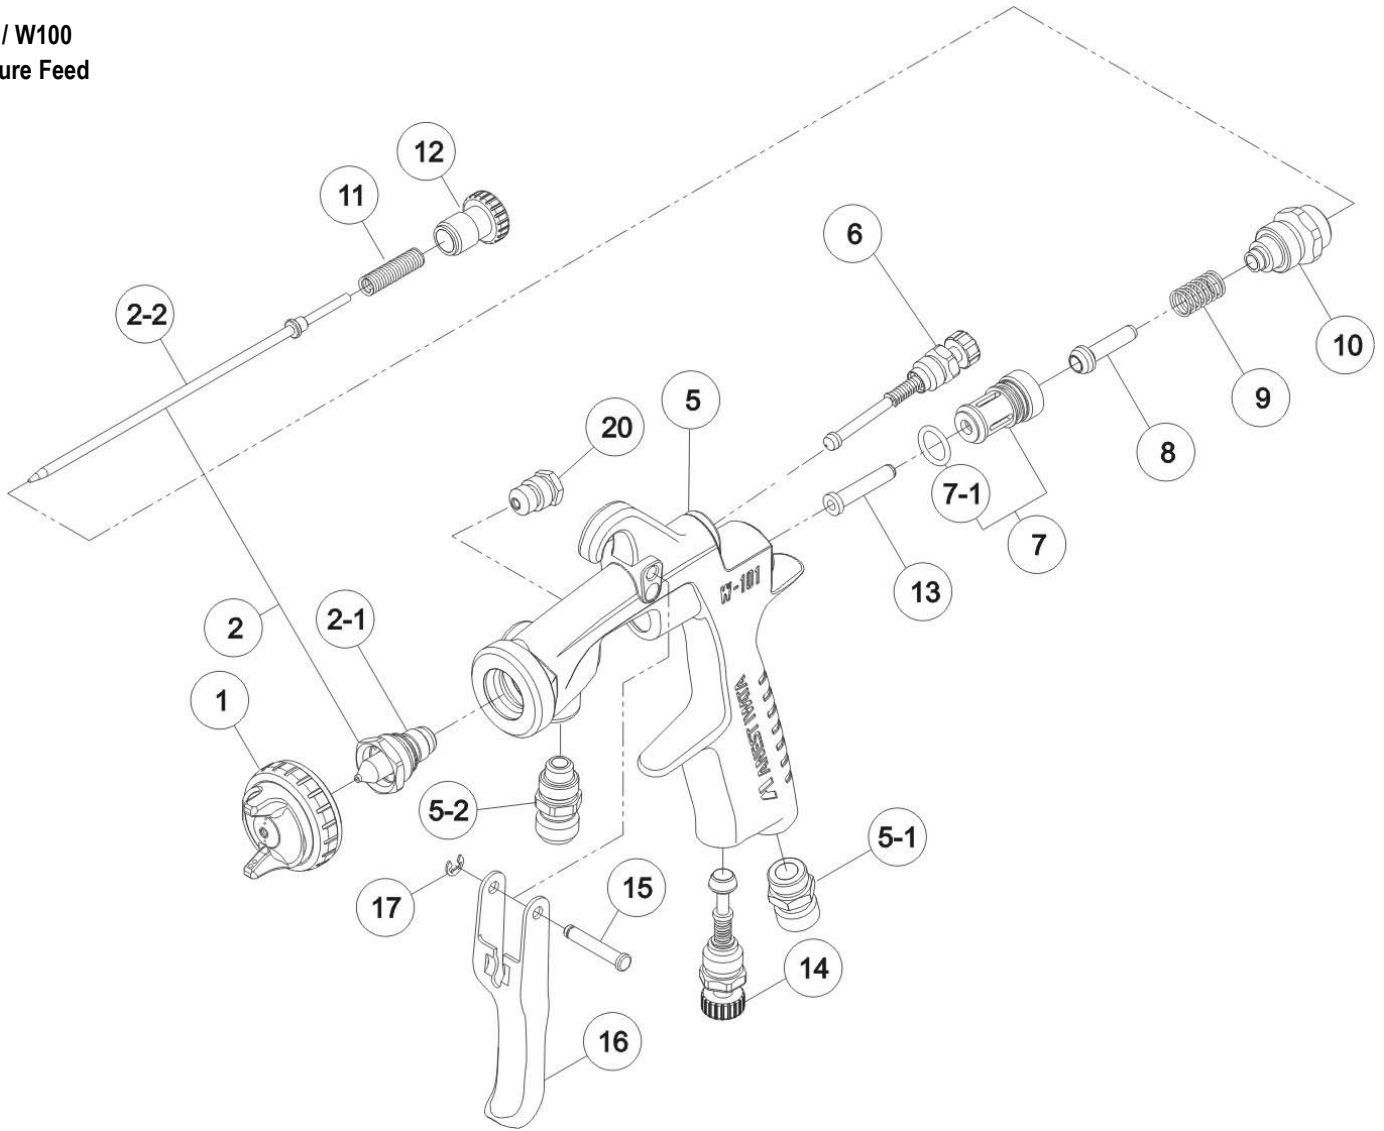

W101 / W100
Pressure Feed

Manual Spray Guns

**W101A / W100A
Agitator Gun**

Ref #	Part #	Description	Remarks
1	93662610	AIR CAP SET "W101-H4"	W101A
1	93806611	AIR CAP SET "W100-H4"	W100A
2	93746610	NOZZLE/NEEDLE SET 1.0	W101A
2	93666610	NOZZLE/NEEDLE SET 1.3	W101A
2	93893610	NOZZLE/NEEDLE SET 1.0	W100A
2	93801610	NOZZLE/NEEDLE SET 1.3	W100A
2-1	93747610	FLUID NOZZLE 1.0	W101A, MARKED AS W101/T10
2-1	93667610	FLUID NOZZLE 1.3	W101A, MARKED AS W101/13
2-1	93582610	FLUID NOZZLE 1.0	W100A, MARKED AS W100/T10
2-1	93501610	FLUID NOZZLE 1.3	W100A, MARKED AS W100/13
2-2	93537600	FLUID NEEDLE 1.0	MARKED AS 10008H
2-2	93578530	FLUID NEEDLE 1.3	MARKED AS 10013
5	N/A	GUN BODY	
5-1	93660300	AIR NIPPLE	1/4"
5-2	93584530	FLUID NIPPLE	1/4"
6	93842531	PATTERN ADJUST SET	
7	93843530	AIR VALVE SEAT SET	
7-1	96638008	O RING	
8	93591530	AIR VALVE	
9	93719530	AIR VALVE SPRING	
11	93593530	FLUID NEEDLE SPRING	
13	93595530	AIR VALVE SHAFT	
14	93845531	AIR ADJUST SET	
15	93667360	TRIGGER STUD	
16	93597530	TRIGGER	
17	93912030	STOPPER	2PCS/PACK
20	93500510	AIR TUBE	FOR GRAVITY FEED
20	93507510	AIR TUBE	FOR SIPHON FEED
21	93858610	AIR MOTOR/LID SET	FOR GRAVITY FEED
21	93856610	AIR MOTOR/LID SET	FOR SIPHON FEED
22	94000092	CONTAINER ONLY (PC4S)	FOR GRAVITY FEED
22	94000050	CONTAINER ONLY (PC2)	FOR SIPHON FEED
23	93857610	QUICK FLUID ADJUST SET	
23-1		FLUID ADJUST LEVER	SUPPLIED AS SET
23-2		FLUID ADJUST KNOB	SUPPLIED AS SET
23-3		FLUID ADJUST SCREW	SUPPLIED AS SET
23-4		LOCKING NUT	SUPPLIED AS SET
23-5		DIAL PLATE	SUPPLIED AS SET
23-6	93861610	FLUID ADJUST GUIDE SET	
25	93810620	CARTRIDGE PACKING	
501	96801161	HALF UNION	FOR GRAVITY FEED
502	96800161	ELBOW UNION	FOR SIPHON FEED
503	97992436	FLOW CONTROL VALVE	
504	93503510	ADAPTOR	
	93576530	L GASKET (BLACK)	FOR AIR CAP SET
	93608320	AIR CAP GASKET (WHITE)	
	93538600	GUN WRENCH	
	5650	REPAIR SERVICE KIT	7-1, 9, 11, 15, 17, 25
	2950	MK5 MAINTENANCE KIT