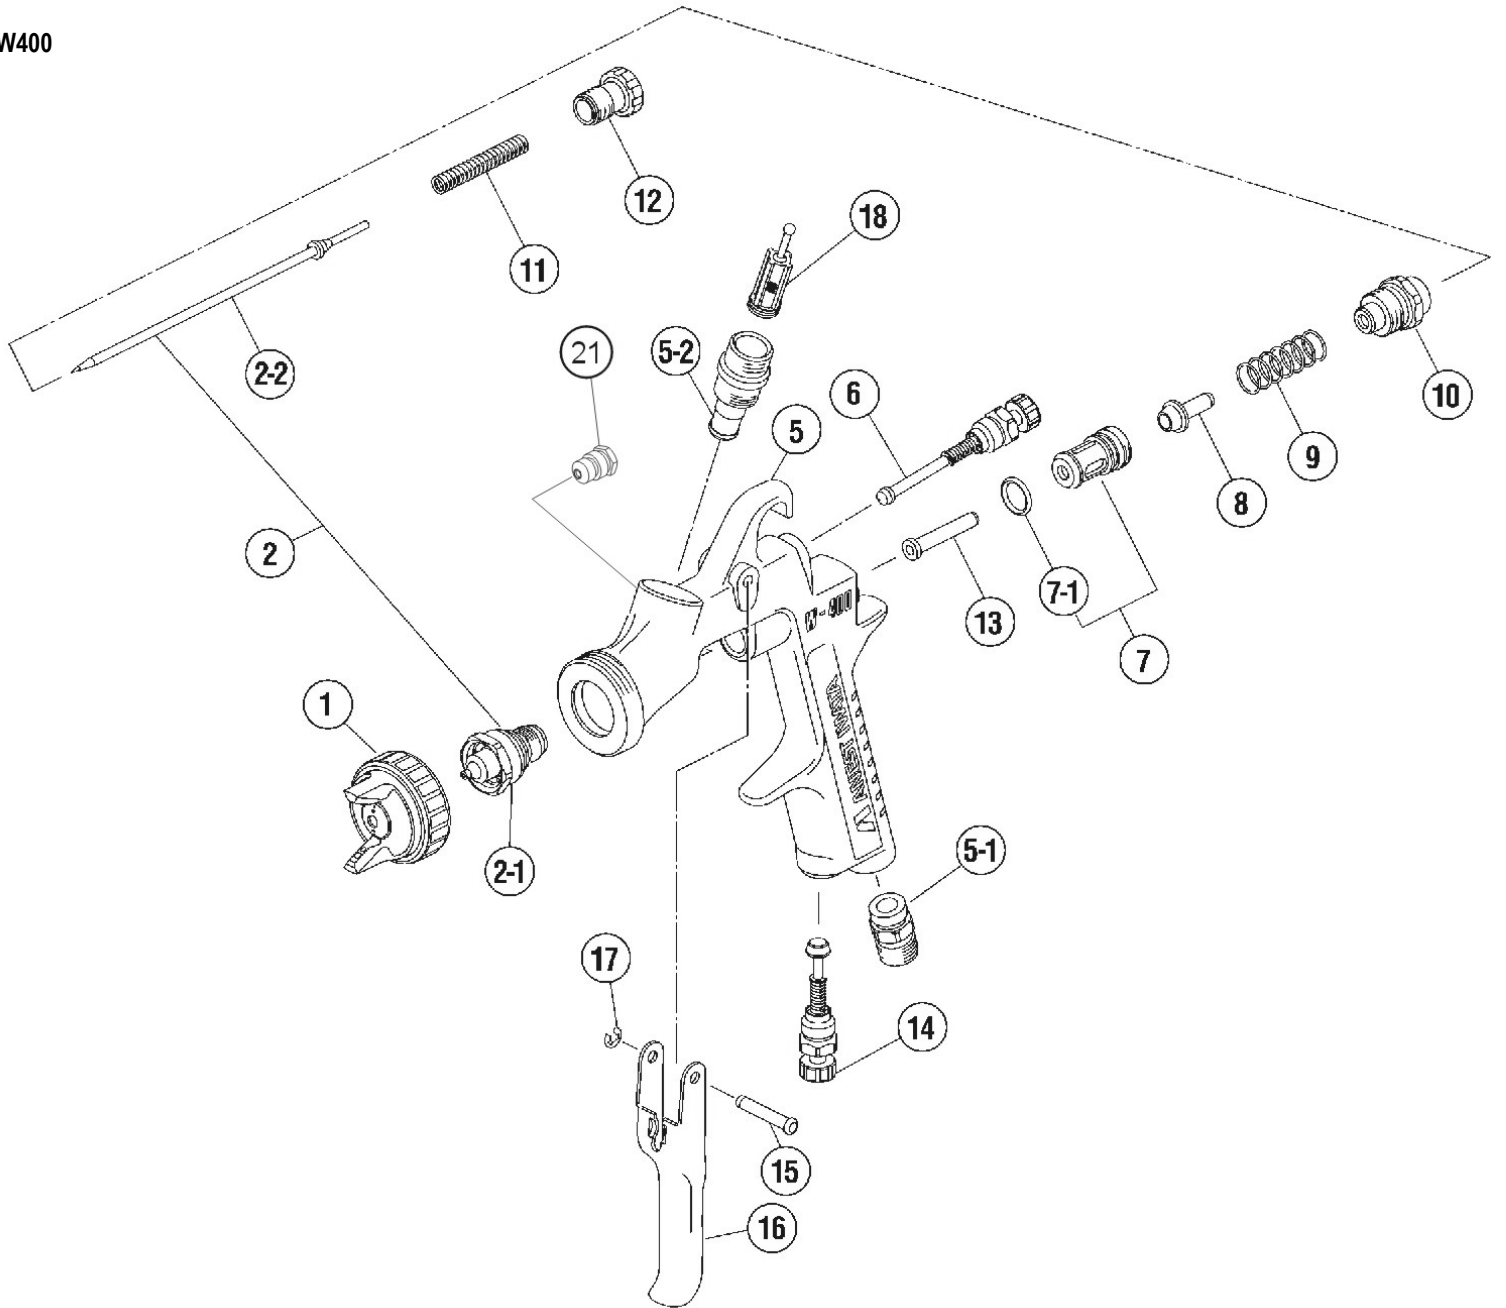

W400

Manual Spray Guns

**W400LV
Compliant**

Ref #	Part #	Description	Remarks
1	93631621	AIR CAP SET "W400-LV4"	20PSI
2	93627610	NOZZLE/NEEDLE SET 1.2	
2	93634610	NOZZLE/NEEDLE SET 1.3	
2	93628610	NOZZLE/NEEDLE SET 1.4	
2	93622620	NOZZLE/NEEDLE SET 1.6	
2	93635620	NOZZLE/NEEDLE SET 1.8	
2-1	93624610	FLUID NOZZLE 1.2	MARKED AS 400WB/12
2-1	93633610	FLUID NOZZLE 1.3	MARKED AS 400WB/13
2-1	93625610	FLUID NOZZLE 1.4	MARKED AS 400WB/14
2-1	93621620	FLUID NOZZLE 1.6	MARKED AS 400WB/16
2-1	93636620	FLUID NOZZLE 1.8	MARKED AS 400WB/18
2-2	93829600	FLUID NEEDLE 1.2	MARKED AS 40012
2-2	93830600	FLUID NEEDLE 1.3/1.4/1.6	MARKED AS 20015
2-2	93831600	FLUID NEEDLE 1.8	MARKED AS 20020
5	N/A	GUN BODY	
5-1	93660300	AIR NIPPLE	1/4"
5-2	93650531	FLUID NIPPLE	M16X1.5
6	93842601	PATTERN ADJUST SET	
7	93843530	AIR VALVE SEAT SET	
7-1	96638008	O RING	
8	93591530	AIR VALVE	
9	93719530	AIR VALVE SPRING	
10	93844531	FLUID ADJUST GUIDE SET	
11	93593530	FLUID NEEDLE SPRING	
12	93594532	FLUID ADJUST KNOB	
13	93595530	AIR VALVE SHAFT	
14	93845531	AIR ADJUST SET	
15	93667360	TRIGGER STUD	
16	93517600	TRIGGER	
17	93912030	STOPPER	2PCS/PACK
18	93515500	FILTER	60MESH
21	93810620	CARTRIDGE PACKING	
	93512600	L GASKET (BLACK)	FOR AIR CAP SET
	93708240	AIR CAP GASKET (WHITE)	
	93538600	GUN WRENCH	
	5650	REPAIR SERVICE KIT	7-1, 9, 11, 15, 17, 21
	2950	MK5 MAINTENANCE KIT	
	8130	AK-1B AIR FLOW CONTROL VALVE	FOR W400LV COMPLIANT