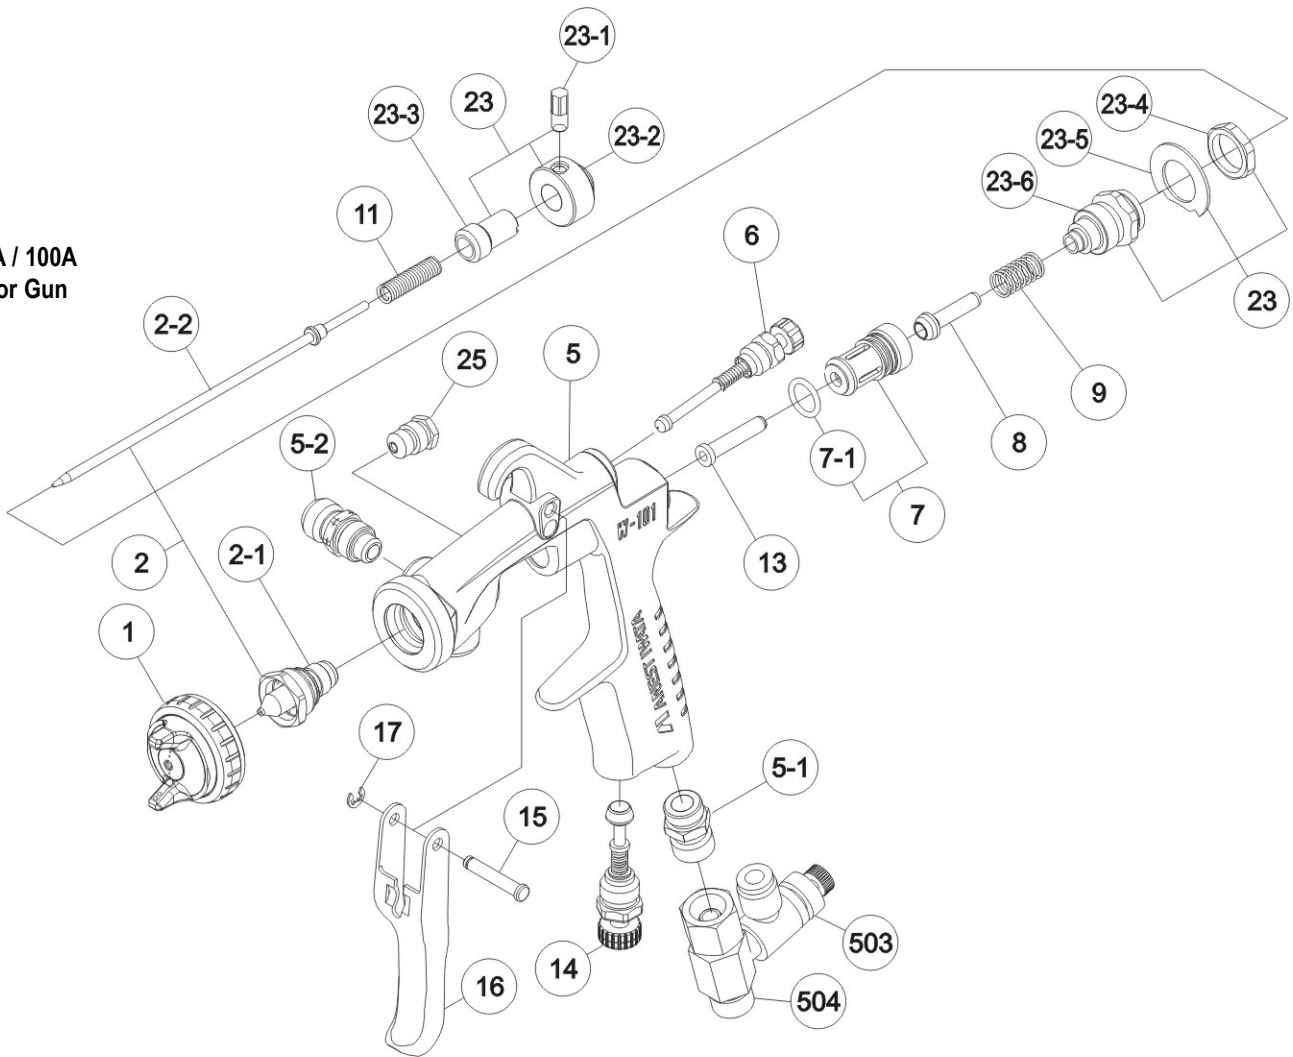

W101A / 100A
Agitator Gun

Manual Spray Guns

RG3L

Ref #	Part #	Description	Remarks
1	93022890	AIR CAP "1"	1/11
1	93025880	AIR CAP "2"	2/12
1	93026880	AIR CAP "3"	3/13
1	93023881	FAN PATTERN AIR CAP	S3
2	93042880	FLUID NOZZLE 0.4	1/11, MARKED AS 1
2	93041880	FLUID NOZZLE 0.6	2/12/S3, MARKED AS 2
2	93040890	FLUID NOZZLE 1.0	3/13, MARKED AS 3
3	93910880	FLUID NEEDLE 0.4	MARKED AS I
3	93937880	FLUID NEEDLE 0.6	MARKED AS II
3	93938880	FLUID NEEDLE 1.0	MARKED AS III
4	93028890	JAM NUT	
5	93940880	NEEDLE PACKING SET	
6	93001890	NEEDLE PACKING SEAT	
7	N/A	GUN BODY	
7-1	93005890	FLUID NIPPLE	1/4"
8	93162890	TRIGGER	
9	93912030	STOPPER	2PCS/PACK
10	93167890	TRIGGER STUD	
11	93006880	AIR VALVE SHAFT	
12	93912880	AIR VALVE SEAT SET	
12-1	96638005	O RING	
13	93011880	AIR VALVE SEAT SCREW	
14	93027880	BLANKING PLUG	1/2/3/S3
14	93939880	AIR ADJUST SET	11/12/13
15	93012880	AIR VALVE SPRING	
16	93013880	AIR VALVE	
17	93936880	FLUID ADJUST GUIDE SET	
18	93015880	FLUID NEEDLE SPRING	
19	93017880	FLUID ADJUST KNOB	
	93280881	GUN WRENCH	
	2860	REPAIR SERVICE KIT	5, 6, 9, 12-1
	2950	MK5 MAINTENANCE KIT