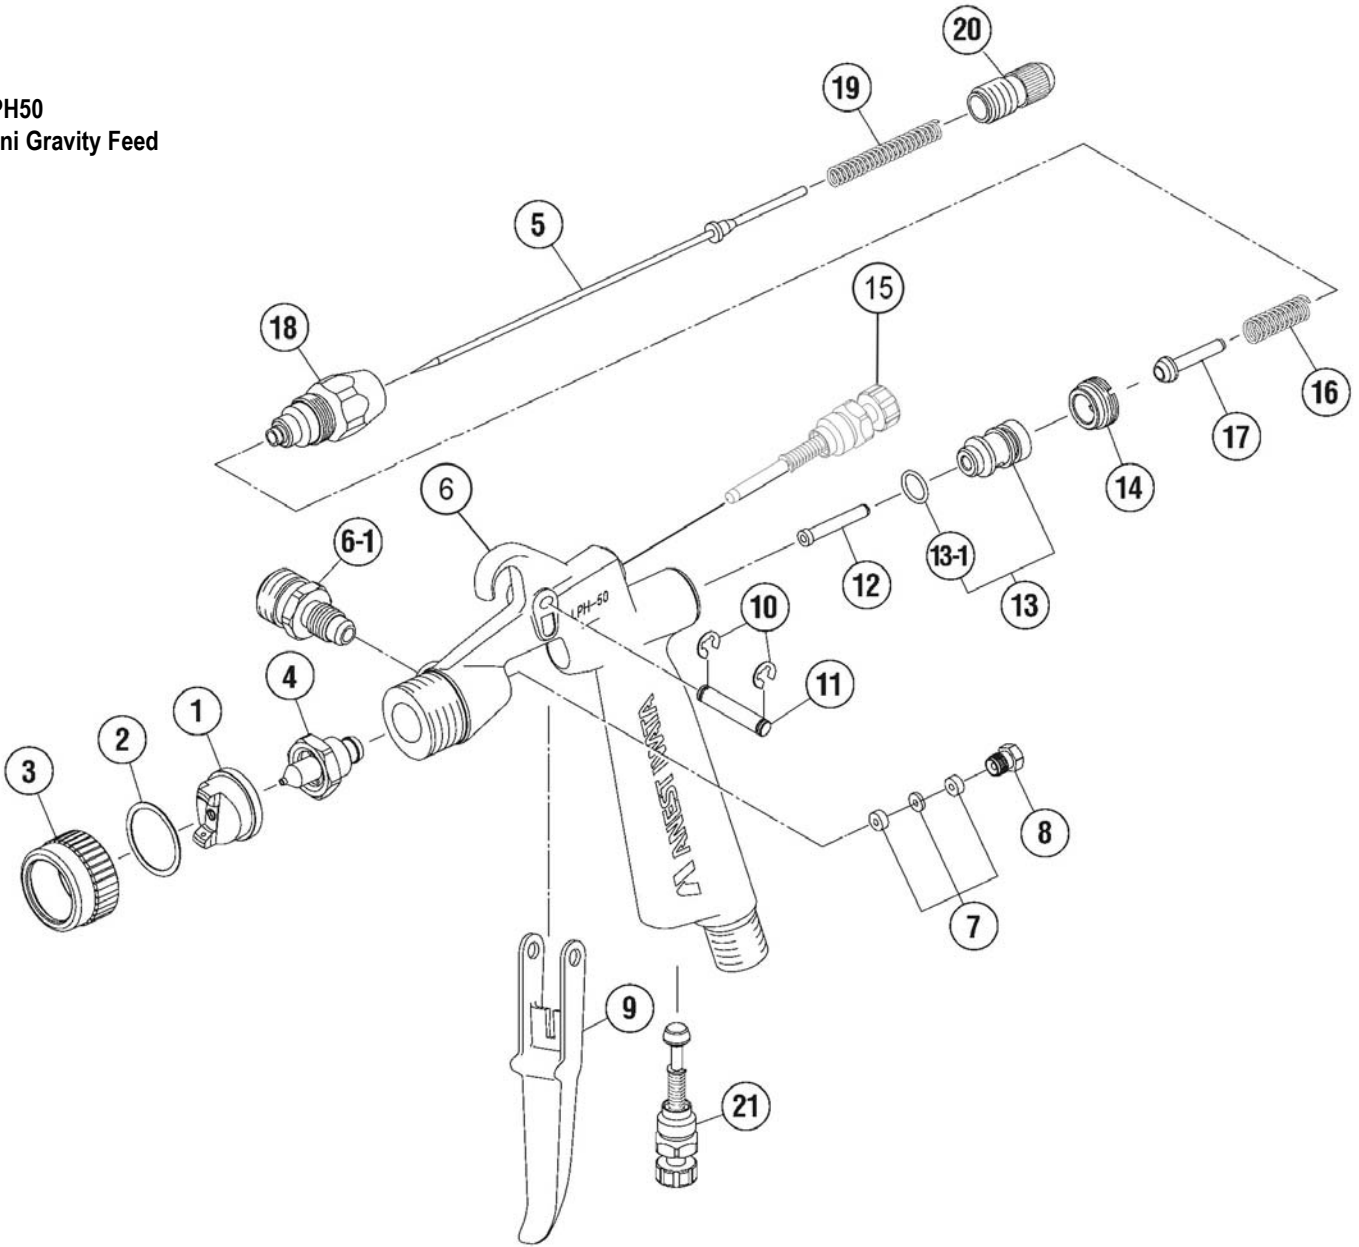

LPH50
Mini Gravity Feed

Manual Spray Guns

W400

Ref #	Part #	Description	Remarks
1	93830611	AIR CAP SET "W400-LV2"	122G/132G/142G/162G
1	93859611	AIR CAP SET "W400-LV1"	182G
1	93813611	AIR CAP SET "W200-W1"	251G
2	93891610	NOZZLE/NEEDLE SET 1.2	
2	93881610	NOZZLE/NEEDLE SET 1.3	
2	93831610	NOZZLE/NEEDLE SET 1.4	
2	93832610	NOZZLE/NEEDLE SET 1.6	
2	93821610	NOZZLE/NEEDLE SET 1.8	
2	93819610	NOZZLE/NEEDLE SET 2.5	
2-1	93527610	FLUID NOZZLE 1.2	MARKED AS W200/12
2-1	93611610	FLUID NOZZLE 1.3	MARKED AS W400/13
2-1	93540610	FLUID NOZZLE 1.4	MARKED AS W400/14
2-1	93541610	FLUID NOZZLE 1.6	MARKED AS W400/16
2-1	93525610	FLUID NOZZLE 1.8	MARKED AS W200/18
2-1	93523610	FLUID NOZZLE 2.5	MARKED AS W200/25
2-2	93829600	FLUID NEEDLE 1.2	MARKED AS 40012
2-2	93830600	FLUID NEEDLE 1.3/1.4/1.6	MARKED AS 20015
2-2	93831600	FLUID NEEDLE 1.8	MARKED AS 20020
2-2	93832600	FLUID NEEDLE 2.5	MARKED AS 20025
5	N/A	GUN BODY	
5-1	93660300	AIR NIPPLE	1/4"
5-2	93650531	FLUID NIPPLE	M16X1.5
6	93842601	PATTERN ADJUST SET	
7	93843530	AIR VALVE SEAT SET	
7-1	96638008	O RING	
8	93591530	AIR VALVE	
9	93719530	AIR VALVE SPRING	
10	93844531	FLUID ADJUST GUIDE SET	
11	93593530	FLUID NEEDLE SPRING	
12	93594532	FLUID ADJUST KNOB	
13	93595530	AIR VALVE SHAFT	
14	93845531	AIR ADJUST SET	
15	93667360	TRIGGER STUD	
16	93517600	TRIGGER	
17	93912030	STOPPER	2PCS/PACK
18	93515500	FILTER	60MESH
21	93810620	CARTDIRGE PACKING	
	93512600	L GASKET (BLACK)	FOR AIR CAP SET
	93708240	AIR CAP GASKET (WHITE)	
	93538600	GUN WRENCH	
	5650	REPAIR SERVICE KIT	7-1, 9, 11, 15, 17, 21
	2950	MK5 MAINTENANCE KIT