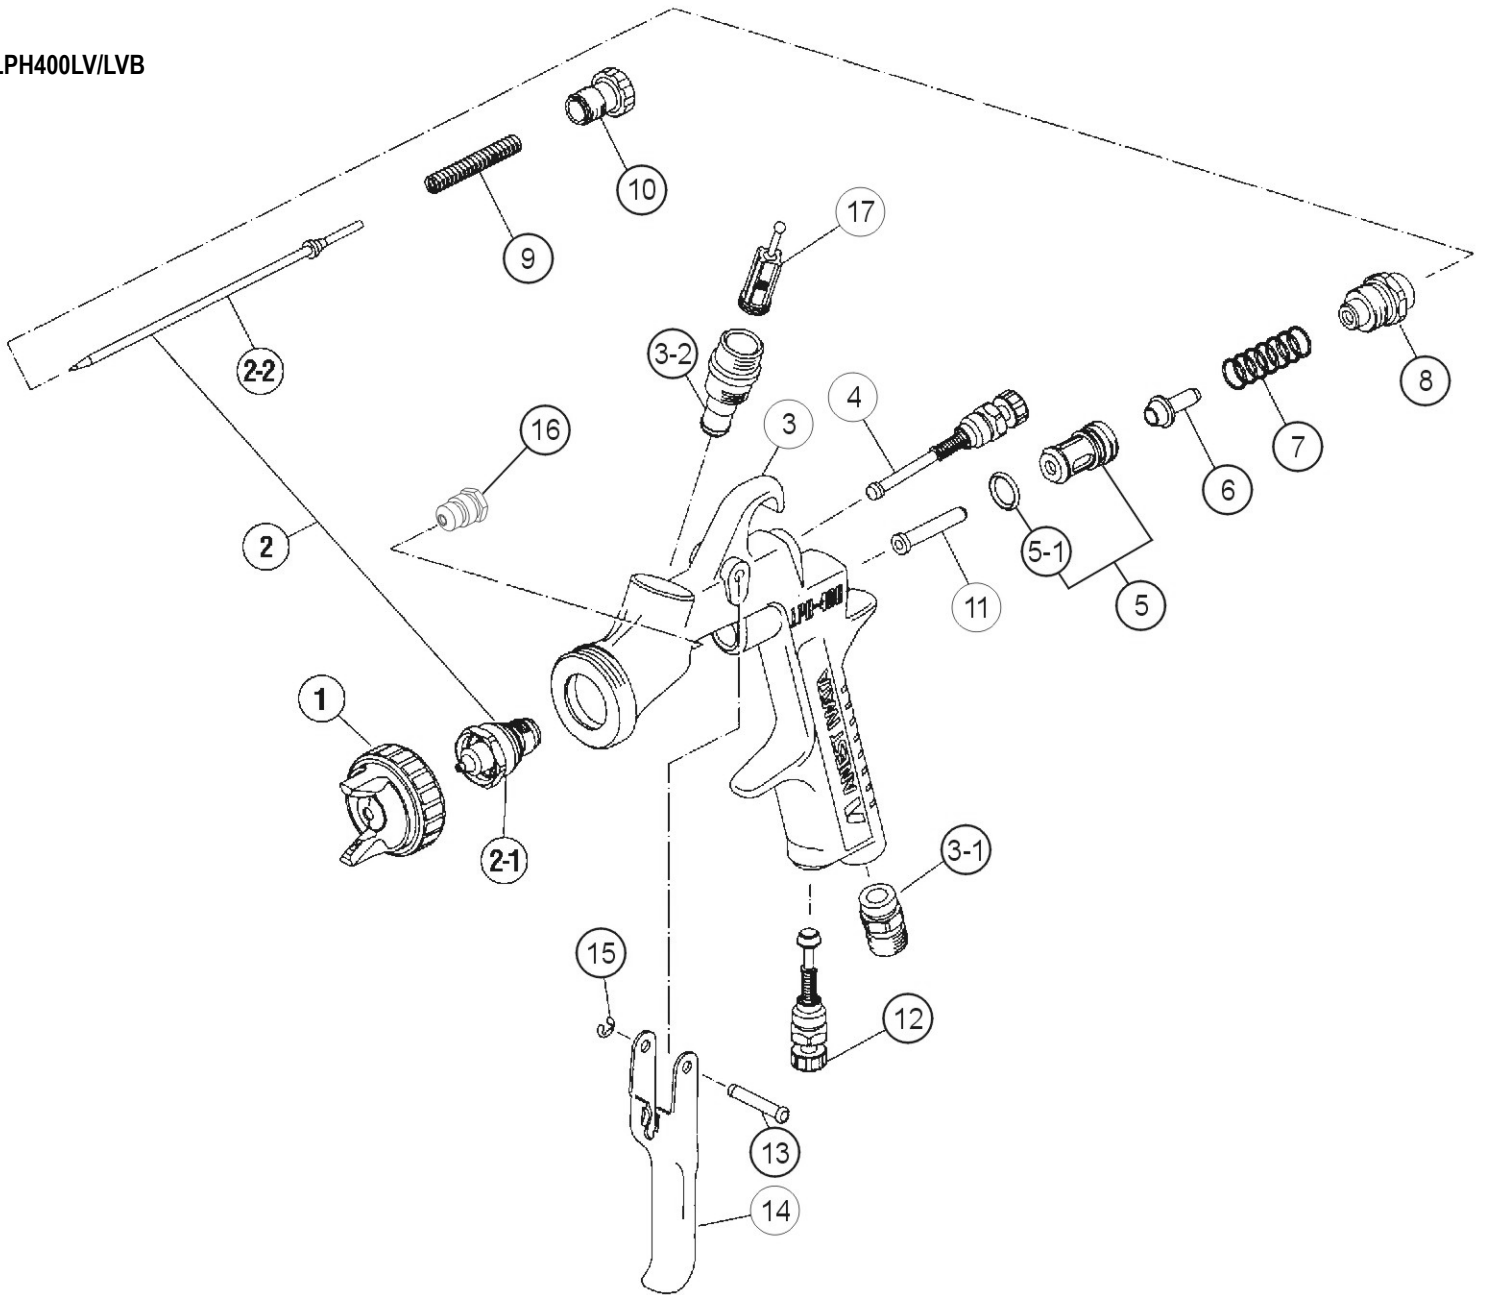

LPH400LV/LVB

Manual Spray Guns

**LPH440
Primer Gun**

Ref #	Part #	Description	Remarks
1	93638600	AIR CAP SET "LPH440"	
2	93643600	NOZZLE/NEEDLE SET 1.4	
2	93645600	NOZZLE/NEEDLE SET 1.6	
2	93641600	NOZZLE/NEEDLE SET 1.8	
2	93647600	NOZZLE/NEEDLE SET 2.0	
2	93649600	NOZZLE/NEEDLE SET 2.5	
2-1	93642600	FULUID NOZZLE 1.4	MARKED AS 440L/14
2-1	93644600	FULUID NOZZLE 1.6	MARKED AS 440L/16
2-1	93640600	FULUID NOZZLE 1.8	MARKED AS 440L/18
2-1	93646600	FULUID NOZZLE 2.0	MARKED AS 440L/20
2-1	93648600	FULUID NOZZLE 2.5	MARKED AS 440L/25
2-2	93830600	FLUID NEEDLE 1.4/1.6	MARKED AS 20015
2-2	93831600	FLUID NEEDLE 1.8/2.0	MARKED AS 20020
2-2	93832600	FLUID NEEDLE 2.5	MARKED AS 20025
3	93810620	CARTRIDGE PACKING	
4	N/A	GUN BODY	
4-1	93660300	AIR NIPPLE	1/4"
4-2	93650531	FLUID NIPPLE	M16X1.5
5	93842601	PATTERN ADJUST SET	
6	93843530	AIR VALVE SEAT SET	
6-1	96638008	O RING	
7	93591530	AIR VALVE	
8	93719530	AIR VALVE SPRING	
9	93844531	FLUID ADJUST GUIDE SET	
10	93593530	FLUID NEEDLE SPRING	
11	93594532	FLUID ADJUST KNOB	
12	93595530	AIR VALVE SHAFT	
13	93667360	TRIGGER STUD	
14	93517600	TRIGGER	
15	93912030	STOPPER	2PCS/PACK
16	93515500	FILTER	60MESH
	93576530	L GASKET (BLACK)	FOR AIR CAP SET
	93608320	AIR CAP GASKET (WHITE)	
	93538600	GUN WRENCH	
	5650	REPAIR SERVICE KIT	3, 6-1, 8, 10, 13, 15
	2950	MK5 MAINTENANCE KIT	
	2997	TEST CAP GAUGE SET "LPH440"