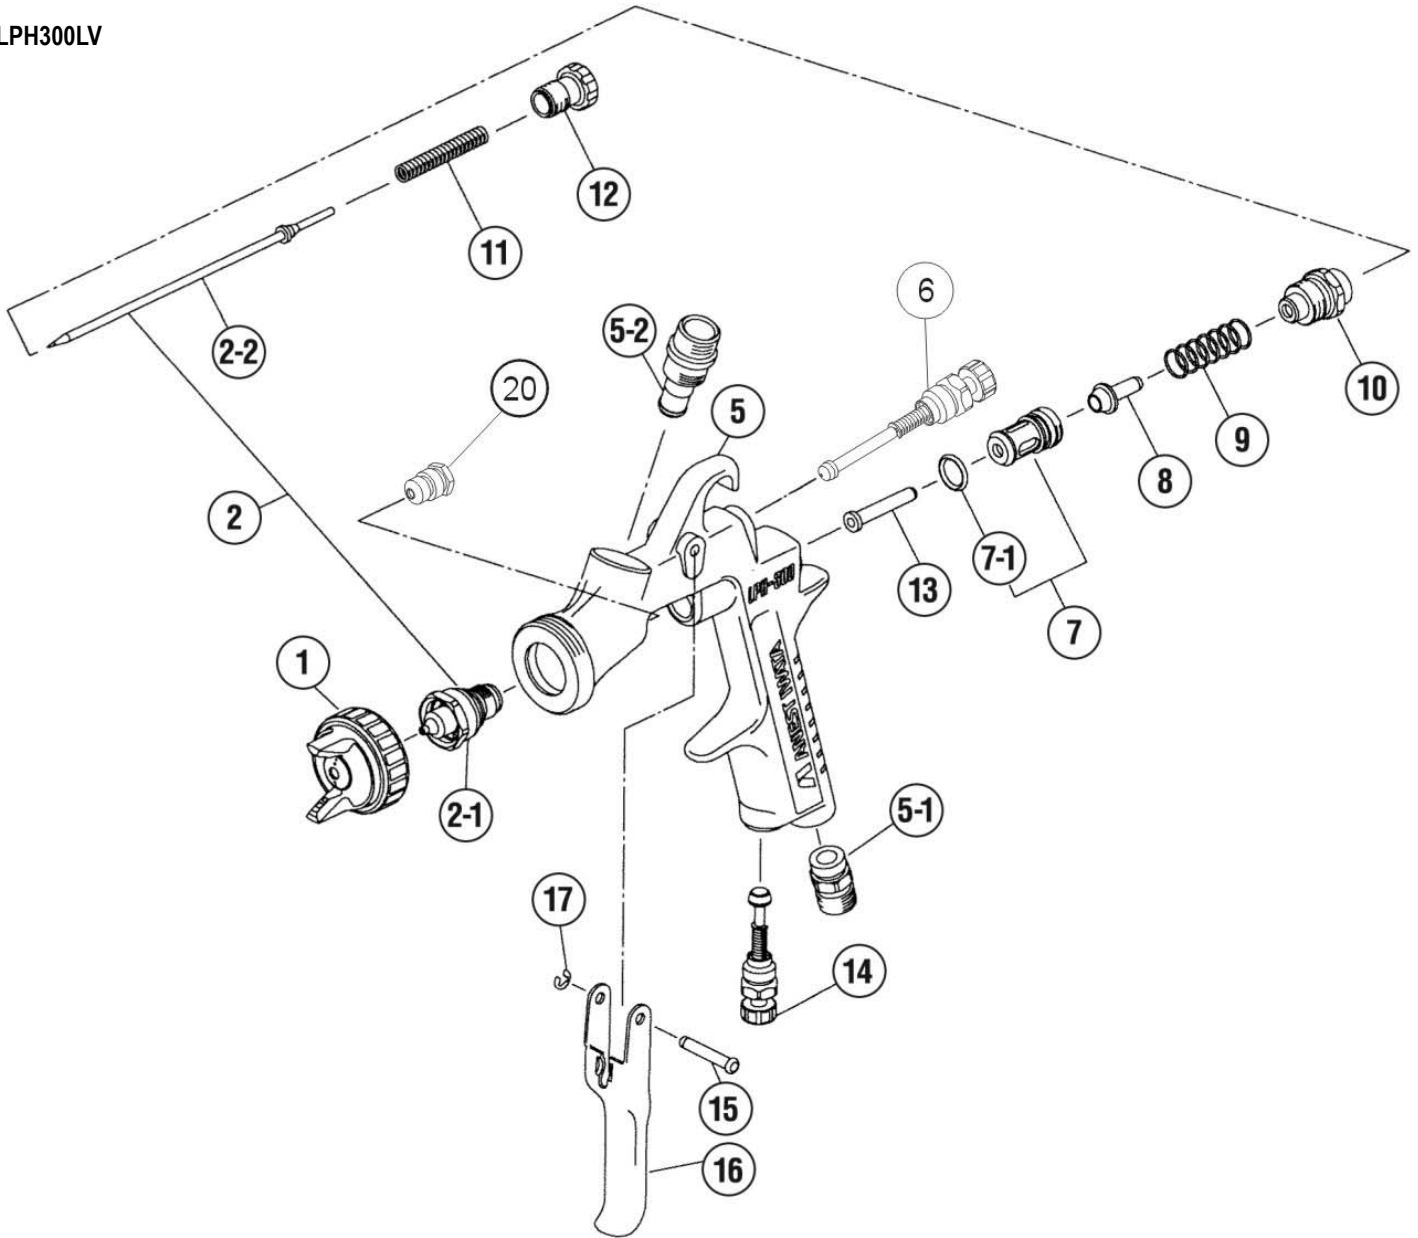

LPH300LV

Manual Spray Guns

**LPH200P/LVP and
LPH2003
Pressure Feed**

Ref #	Part #	Description	Remarks
1	93822601	AIR CAP SET "LPH200-G2"	LPH200P/LPH2003
1	93587601	AIR CAP SET "LPH200-LV6"	LPH200LVP
2	93859600	NOZZLE/NEEDLE SET 1.0	LPH200P/LPH2003
2	93858600	NOZZLE/NEEDLE SET 1.2	LPH200P/LPH2003
2	93860600	NOZZLE/NEEDLE SET 1.4	LPH200P/LPH2003
2	93593600	NOZZLE/NEEDLE SET 0.8LV	LPH200LVP
2	93594600	NOZZLE/NEEDLE SET 1.0LV	LPH200LVP
2	93595600	NOZZLE/NEEDLE SET 1.2LV	LPH200LVP
2-1		FLUID NOZZLE	SUPPLIED AS SET
2-2		FLUID NEEDLE	SUPPLIED AS SET
5	N/A	GUN BODY	
5-1	93660300	AIR NIPPLE	1/4"
5-2	93515600	FLUID NIPPLE	3/8", LPH200P/LVP
5-2	93161710	FLUID NIPPLE (FEMALE)	LPH2003
5-3	93910710	GASKET (NOT SHOWN)	LPH2003, 2PCS/PACK
6	93840601	PATTERN ADJUST SET	LPH200P/LPH2003
6	93898600	PATTERN ADJUST SET	LPH200LVP
7	93843530	AIR VALVE SEAT SET	
7-1	96638008	O RING	
8	93591530	AIR VALVE	
9	93719530	AIR VALVE SPRING	
10	93844531	FLUID ADJUST GUIDE SET	
11	93593530	FLUID NEEDLE SPRING	
12	93594532	FLUID ADJUST KNOB	
13	93595530	AIR VALVE SHAFT	
14	93845531	AIR ADJUST SET	
15	93667360	TRIGGER STUD	
16	93517600	TRIGGER	
17	93912030	STOPPER	2PCS/PACK
20	93810620	CARTRIDGE PACKING	
	93512600	L GASKET (BLACK)	FOR AIR CAP SET
	93708240	AIR CAP GASKET (WHITE)	
	93538600	GUN WRENCH	
	5650	REPAIR SERVICE KIT	7-1, 9, 11, 15, 17, 20
	2950	MK5 MAINTENANCE KIT	
	6035	PC19B CONTAINER	FOR LPH2003
	2991	TEST CAP GAUGE SET "LPH200-G2"	LPH200P/LPH2003
	2992	TEST CAP GAUGE SET "LPH200-LV6"	LPH200LVP