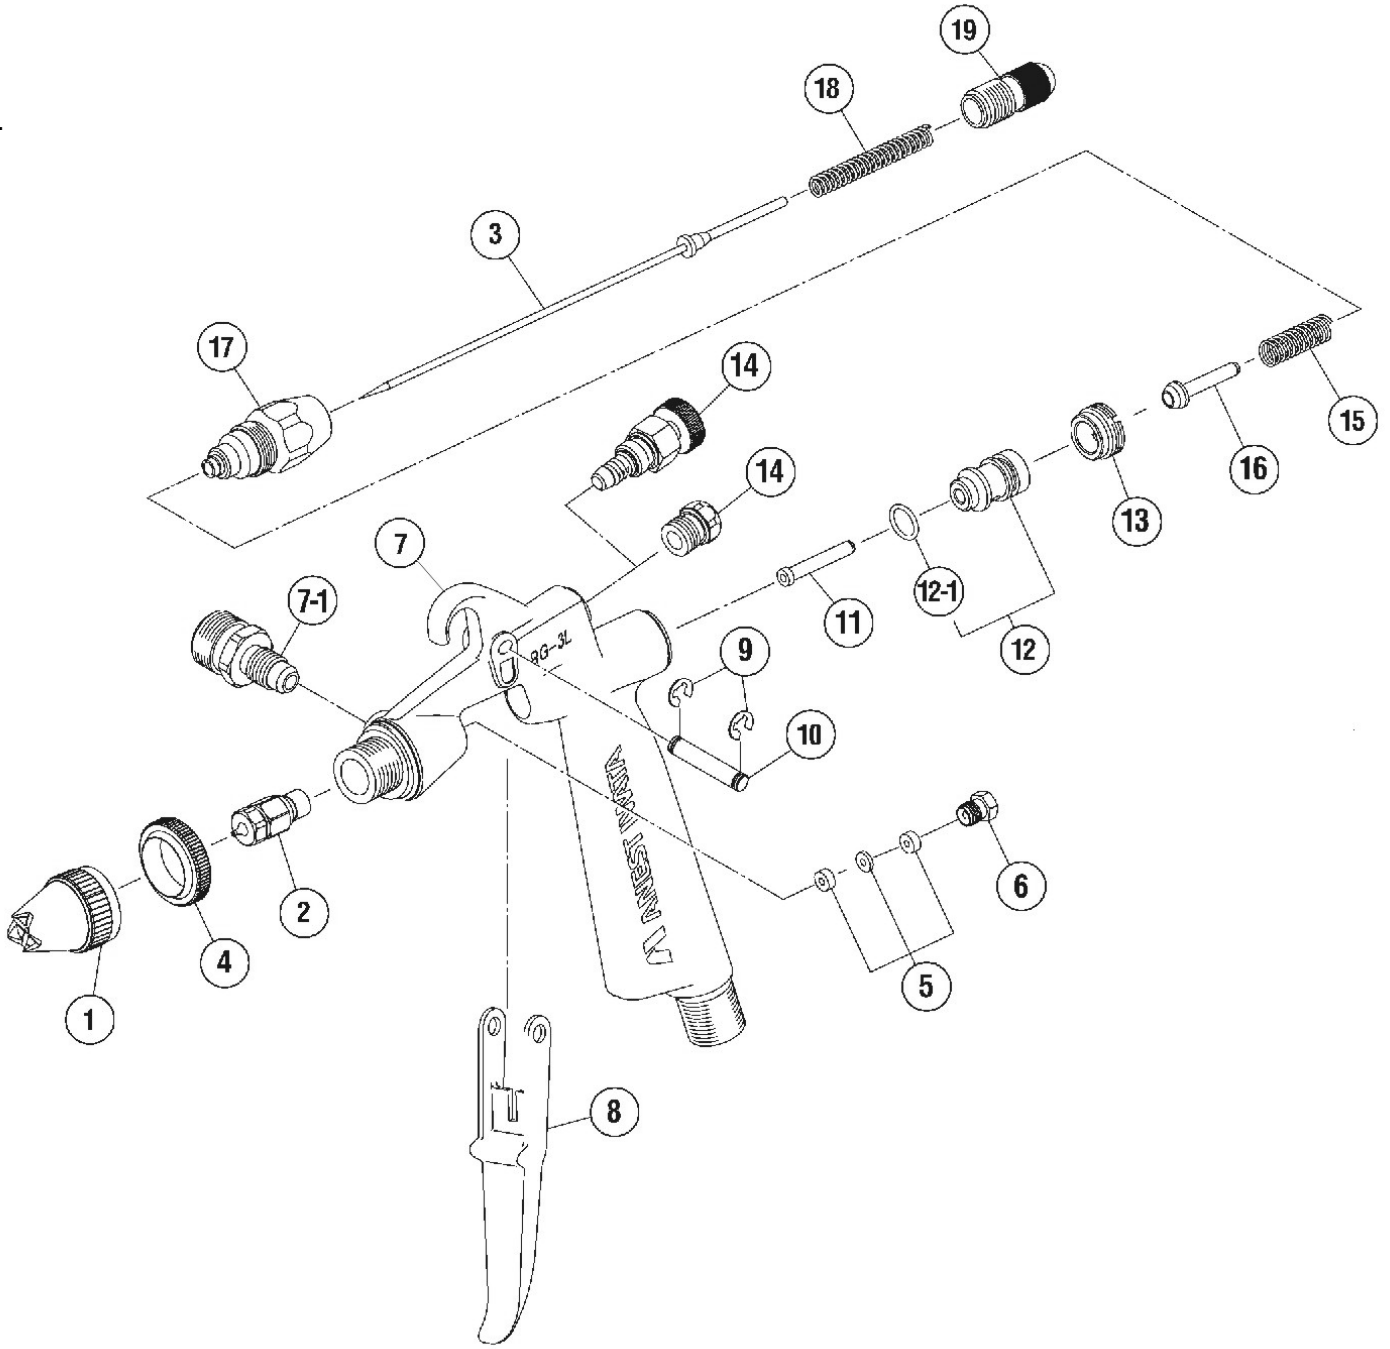

RG3L

Cups & Containers

PC18D
Pressure Pot

Ref #	Part #	Description	Remarks
1	94056350	FLUID JOINT	3/8"BSP
2	94055350	HANDLE	
3	94057350	HANDLE JOINT	
4	94003350	AIR RELIEF VALVE	
5	94053350	LID	
6	94900210	LID PACKING	2PCS/PACK
7	94001350	SUCTION PIPE	
8	94000351	CONTAINER	
9	94007350	SAFETY VALVE SET	
10	94006350	PRESSURE GAUGE	
11	94015350	AIR JOINT	1/4"BSP
12	94049350	AIR REGULATOR BODY	
13	96631012	O RING	
14	94016350	SPRING	
15	94017350	REGULATOR SEAT	
16	94018350	GUIDE	
17	94019350	DIAPHRAGM SET	
18	94023350	SPRING	
19	94038350	SPRING HOLDER	
20	94024350	CAP (BLUE)	
21	94025350	NUT	
22	94026350	KNOB	
23	94058350	NUT	
24	94904151	CHECK VALVE SET	
24-1	94030152	CHECK VALVE BODY	
24-2	94034210	CHECK VALVE STEM	
24-3	94035210	CHECK VALVE PLATE	
24-4	95104101	SPRING	
24-5	96162040	SCREW	
24-6	96612020	STOPPER