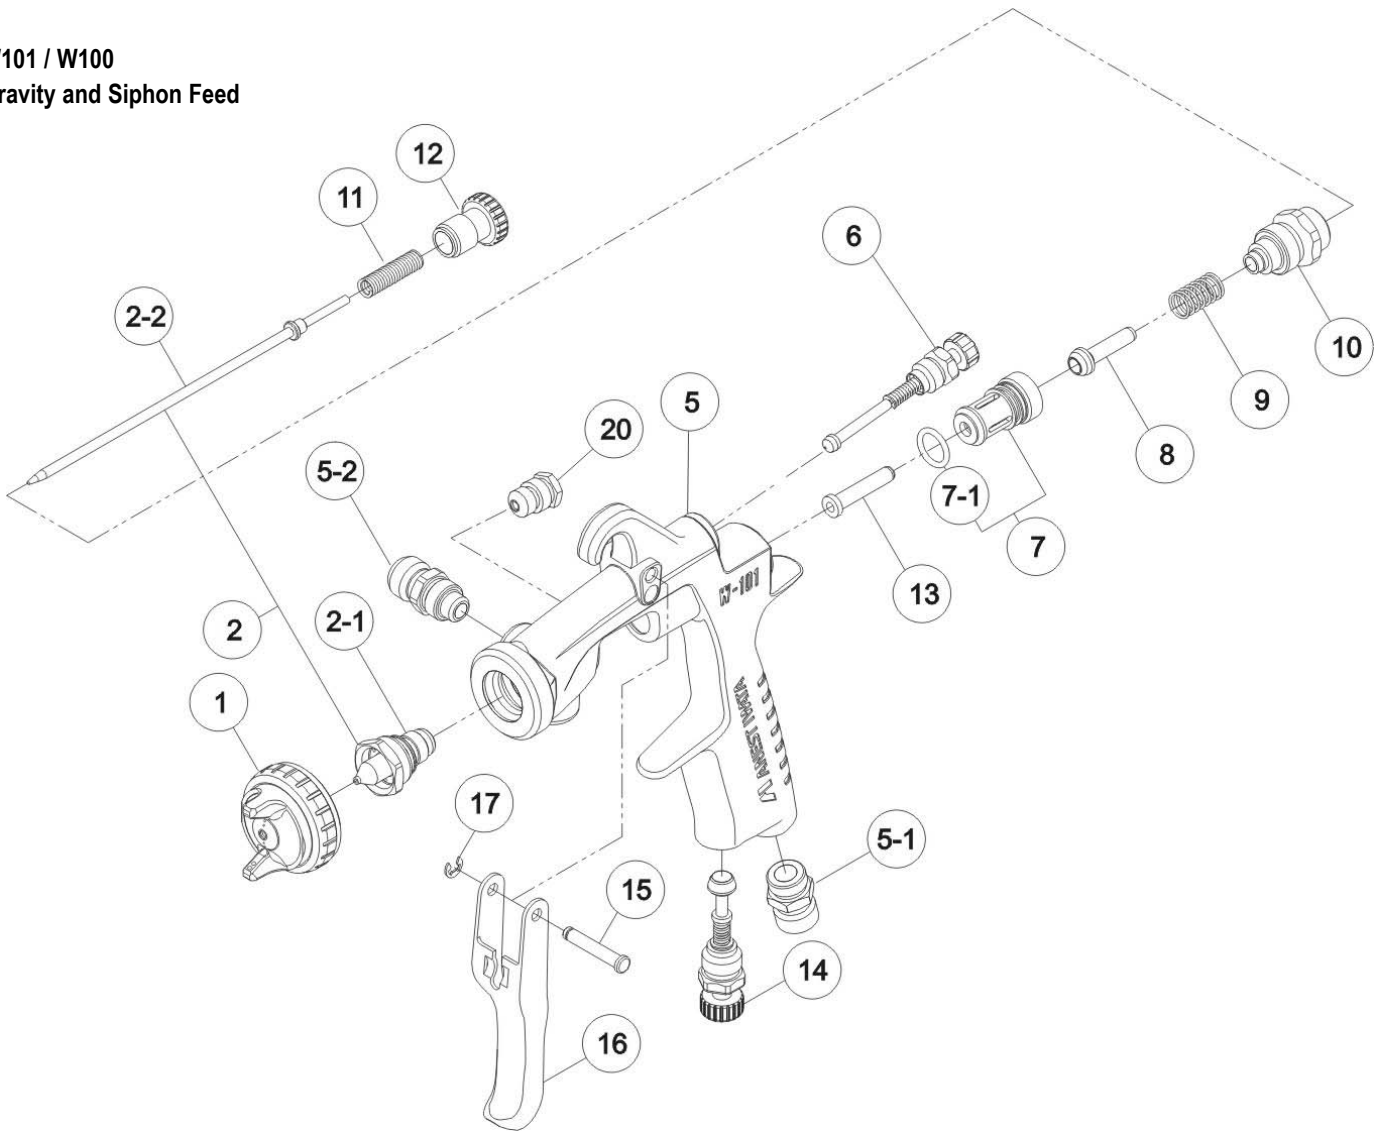

Manual Spray Guns

**W101 / W100
Gravity and Siphon
Feed**

Ref #	Part #	Description	Remarks
1	93689610	AIR CAP SET "W101-E1"	W101-101G/S
1	93735610	AIR CAP SET "W101-K1"	W101-131G/S,151G/S
1	93696610	AIR CAP SET "W101-H2"	W101-132G/S,152G/S
1	93662610	AIR CAP SET "W101-H4"	W101-134G/S
1	93700610	AIR CAP SET "W101-N1"	W101-181G/S
1	93803611	AIR CAP SET "W100-E1"	W100-101G/S
1	93805611	AIR CAP SET "W100-K1"	W100-131G/S, 151G/S
1	93800611	AIR CAP SET "W100-H2"	W100-132G/S, 152G/S
1	93806611	AIR CAP SET "W100-H4"	W100-134G/S
1	93808611	AIR CAP SET "W100-N1"	W100-181G/S
2	93691610	NOZZLE/NEEDLE SET 1.0	W101
2	93666610	NOZZLE/NEEDLE SET 1.3	W101
2	93698610	NOZZLE/NEEDLE SET 1.5	W101
2	93702610	NOZZLE/NEEDLE SET 1.8	W101
2	93888610	NOZZLE/NEEDLE SET 1.0	W100
2	93801610	NOZZLE/NEEDLE SET 1.3	W100
2	93807610	NOZZLE/NEEDLE SET 1.5	W100
2	93809610	NOZZLE/NEEDLE SET 1.8	W100
2-1	93692610	FLUID NOZZLE 1.0	W101, MARKED AS W101/10
2-1	93667610	FLUID NOZZLE 1.3	W101, MARKED AS W101/13
2-1	93699610	FLUID NOZZLE 1.5	W101, MARKED AS W101/15
2-1	93703610	FLUID NOZZLE 1.8	W101, MARKED AS W101/18
2-1	93506610	FLUID NOZZLE 1.0	W100, MARKED AS W100/10
2-1	93501610	FLUID NOZZLE 1.3	W100, MARKED AS W100/13
2-1	93509610	FLUID NOZZLE 1.5	W100, MARKED AS W100/15
2-1	93511610	FLUID NOZZLE 1.8	W100, MARKED AS W100/18
2-2	93537600	FLUID NEEDLE 1.0	MARKED AS 10008H
2-2	93578530	FLUID NEEDLE 1.3/1.5	MARKED AS 10013
2-2	93703530	FLUID NEEDLE 1.8	MARKED AS 10018
5	N/A	GUN BODY	
5-1	93660300	AIR NIPPLE	1/4"
5-2	93584530	FLUID NIPPLE	1/4"
6	93842531	PATTERN ADJUST SET	
7	93843530	AIR VALVE SEAT SET	
7-1	96638008	O RING	
8	93591530	AIR VALVE	
9	93719530	AIR VALVE SPRING	
10	93844531	FLUID ADJUST GUIDE SET	
11	93593530	FLUID NEEDLE SPRING	
12	93594532	FLUID ADJUST KNOB	
13	93595530	AIR VALVE SHAFT	
14	93845531	AIR ADJUST SET	
15	93667360	TRIGGER STUD	
16	93597530	TRIGGER	
17	93912030	STOPPER	2PCS/PACK
20	93810620	CARTRIDGE PACKING	
	93576530	L GASKET (BLACK)	FOR AIR CAP SET
	93608320	AIR CAP GASKET (WHITE)	
	93538600	GUN WRENCH	
	5650	REPAIR SERVICE KIT	7-1, 9, 11, 15, 17, 20
	2950	MK5 MAINTENANCE KIT	

W101 / W100
Gravity and Siphon Feed