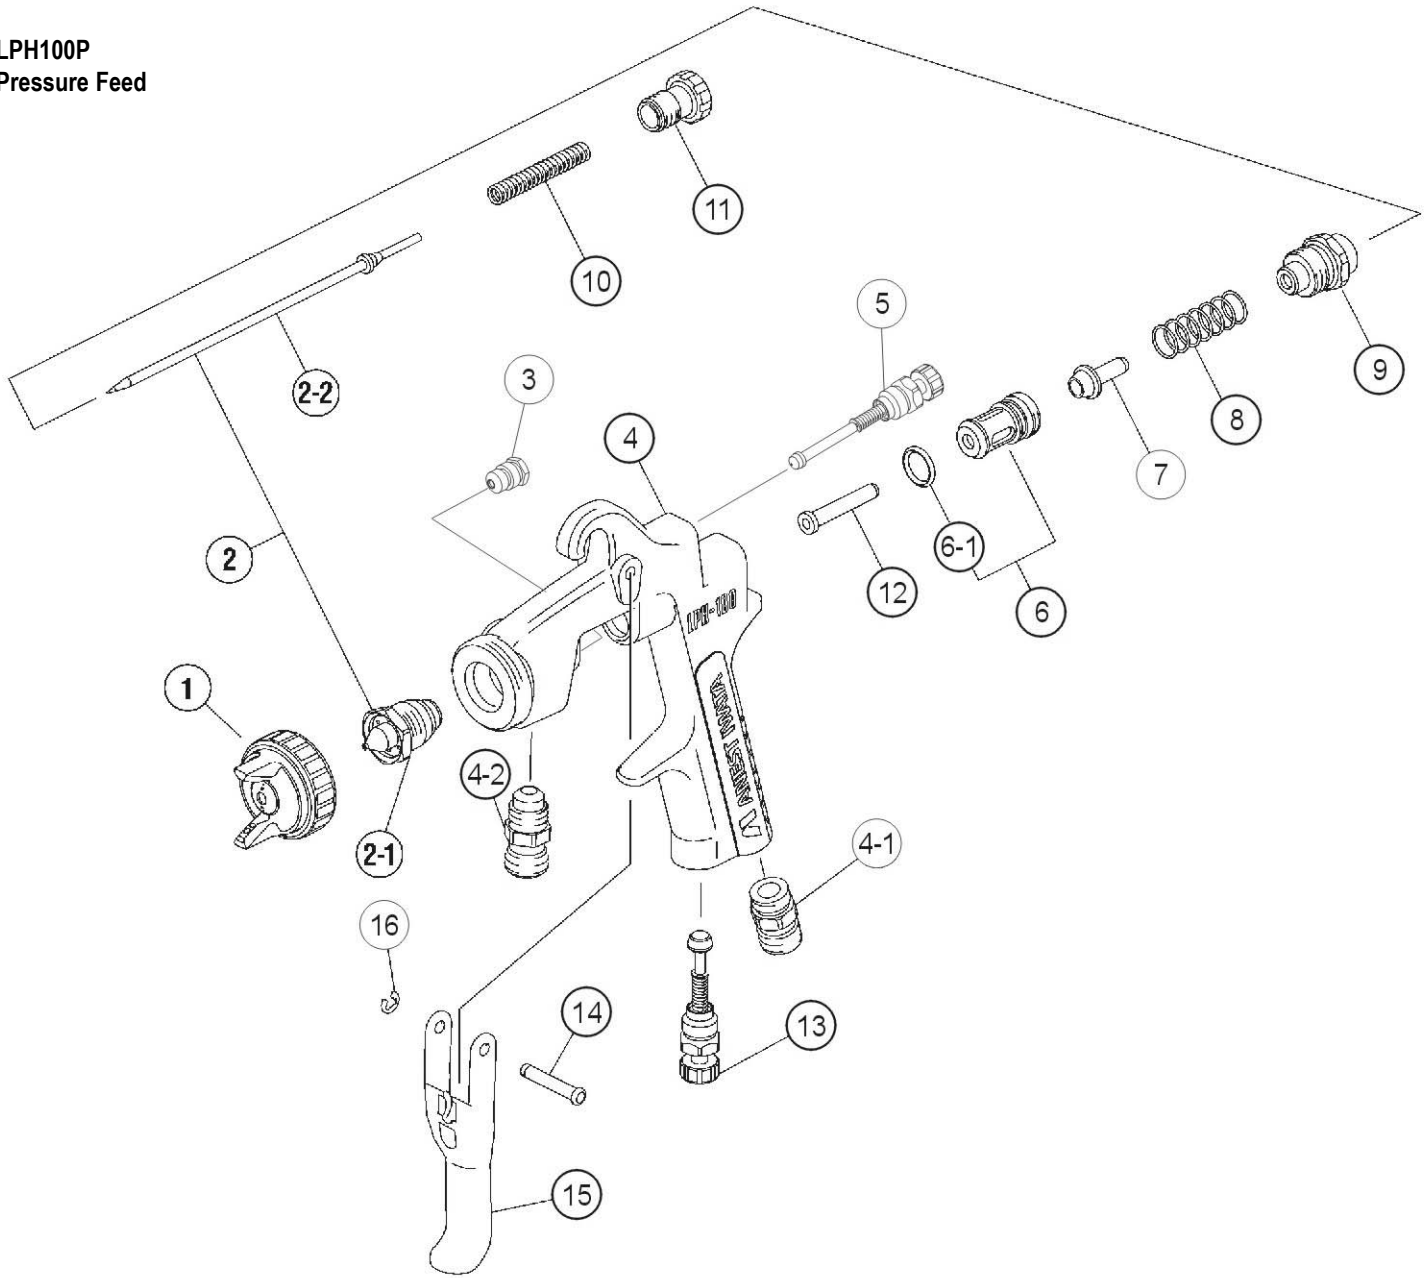

LPH100P
Pressure Feed

Manual Spray Guns

LPH50
Mini Gravity Feed

Ref #	Part #	Description	Remarks
1	93557600	AIR CAP	
2	93558600	AIR CAP GASKET	
3	93559600	COVER RING	
4	93570600	FLUID NOZZLE 0.4	MARKED AS L50/04
4	93568600	FLUID NOZZLE 0.6	MARKED AS L50/06
4	93560600	FLUID NOZZLE 1.0	MARKED AS L50/10
5	93891600	FLUID NEEDLE 0.4	MARKED AS I
5	93890600	FLUID NEEDLE 0.6	MARKED AS II
5	93886600	FLUID NEEDLE 1.0	MARKED AS III
6	N/A	GUN BODY	
6-1	93005890	FLUID NIPPLE	1/4"
7	93940880	NEEDLE PACKING SET	
8	93001890	NEEDLE PACKING SEAT	
9	93162890	TRIGGER	
10	93912030	STOPPER	2PCS/PACK
11	93167890	TRIGGER STUD	
12	93006880	AIR VALVE SHAFT	
13	93912880	AIR VALVE SEAT SET	
13-1	96638005	O RING	
14	93011880	AIR VALVE SEAT SCREW	
15	93888600	PATTERN ADJUST SET	
16	93012880	AIR VALVE SPRING	
17	93013880	AIR VALVE	
18	93936880	FLUID ADJUST GUIDE SET	
19	93015880	FLUID NEEDLE SPRING	
20	93017880	FLUID ADJUST KNOB	
21	93845531	AIR ADJUST SET	
	93280881	GUN WRENCH	
	2860	REPAIR SERVICE KIT	7, 8, 10, 13-1
	2950	MK5 MAINTENANCE KIT	
	2981	TEST CAP GAUGE SET