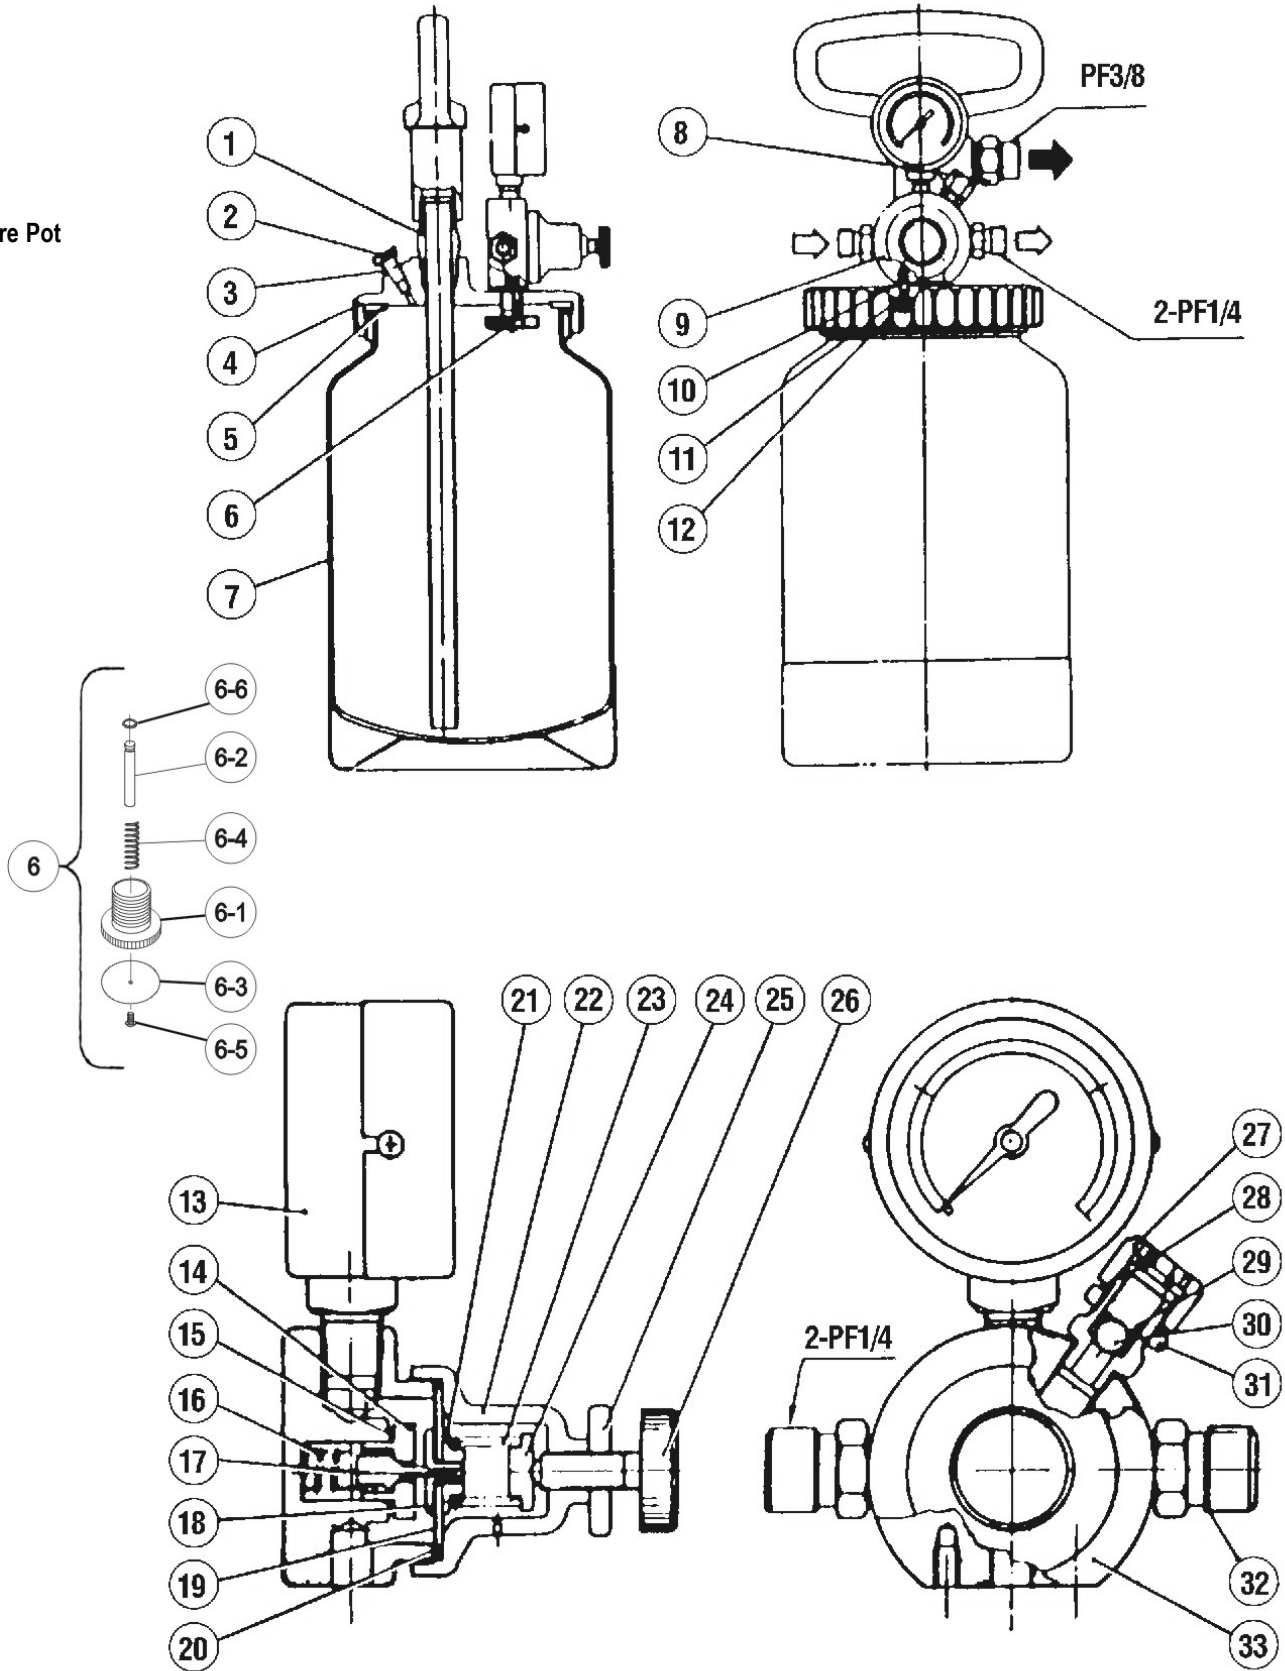

Cups & Containers

PC18B
Pressure Pot

Ref #	Part #	Description	Remarks
1	94902151	SUCTION PIPE SET	WITH HANDLE AND FLUID JOINT
2	94036210	EXHAUST VALVE	
3	91056011	UNLOADER SPRING	
4	94001152	LID	
5	94900210	LID PACKING	2 PCS/PACK
6	94904151	CHECK VALVE SET	
6-1	94030152	CHECK VALVE BODY	
6-2	94034210	CHECK VALVE STEM	
6-3	94035210	CHECK VALVE PLATE	
6-4	95104101	SPRING	
6-5	96162040	SCREW	
6-6	96612020	STOPPER	
7	94901151	CONTAINER ONLY	
8	94750501	FLUID JOINT	3/8" BSP
9	15088061	AIR REGULATOR	RR72B
10	94033153	AIR REGULATOR PACKING	
11	96500406	SPRING WASHER	
12	96260467	BOLT	
13	97201091	PRESSURE GAUGE	
14	94744281	VALVE HOLDER	
15	93094610	PACKING - BLANKING COVER	
16	94734270	VALVE SPRING	
17	94736272	VALVE	
18	94722272	DIAPHRAGM HOLDER	
19	94726272	DIAPHRAGM COVER	
20	94705272	DIAPHRAGM	
21	94724271	DIAPHRAGM SEAT	
22	N/A	DIAPHRAGM CAP	
23	94720250	ADJUSTING SPRING	
24	94721250	SPRING STOPPER	
25	94710250	NUT	
26	94719250	ADJUSTING SCREW	
27	94758250	SAFETY VALVE CAP	
28	94757252	SAFETY VALVE BODY	
29	94031210	SAFETY VALVE SPRING	
30	93315001	BALL VALVE	
31	94717250	NUT	
32	93010080	AIR JOINT	1/4" BSP
33	N/A	MAIN BODY	

PC18B
Pressure Pot