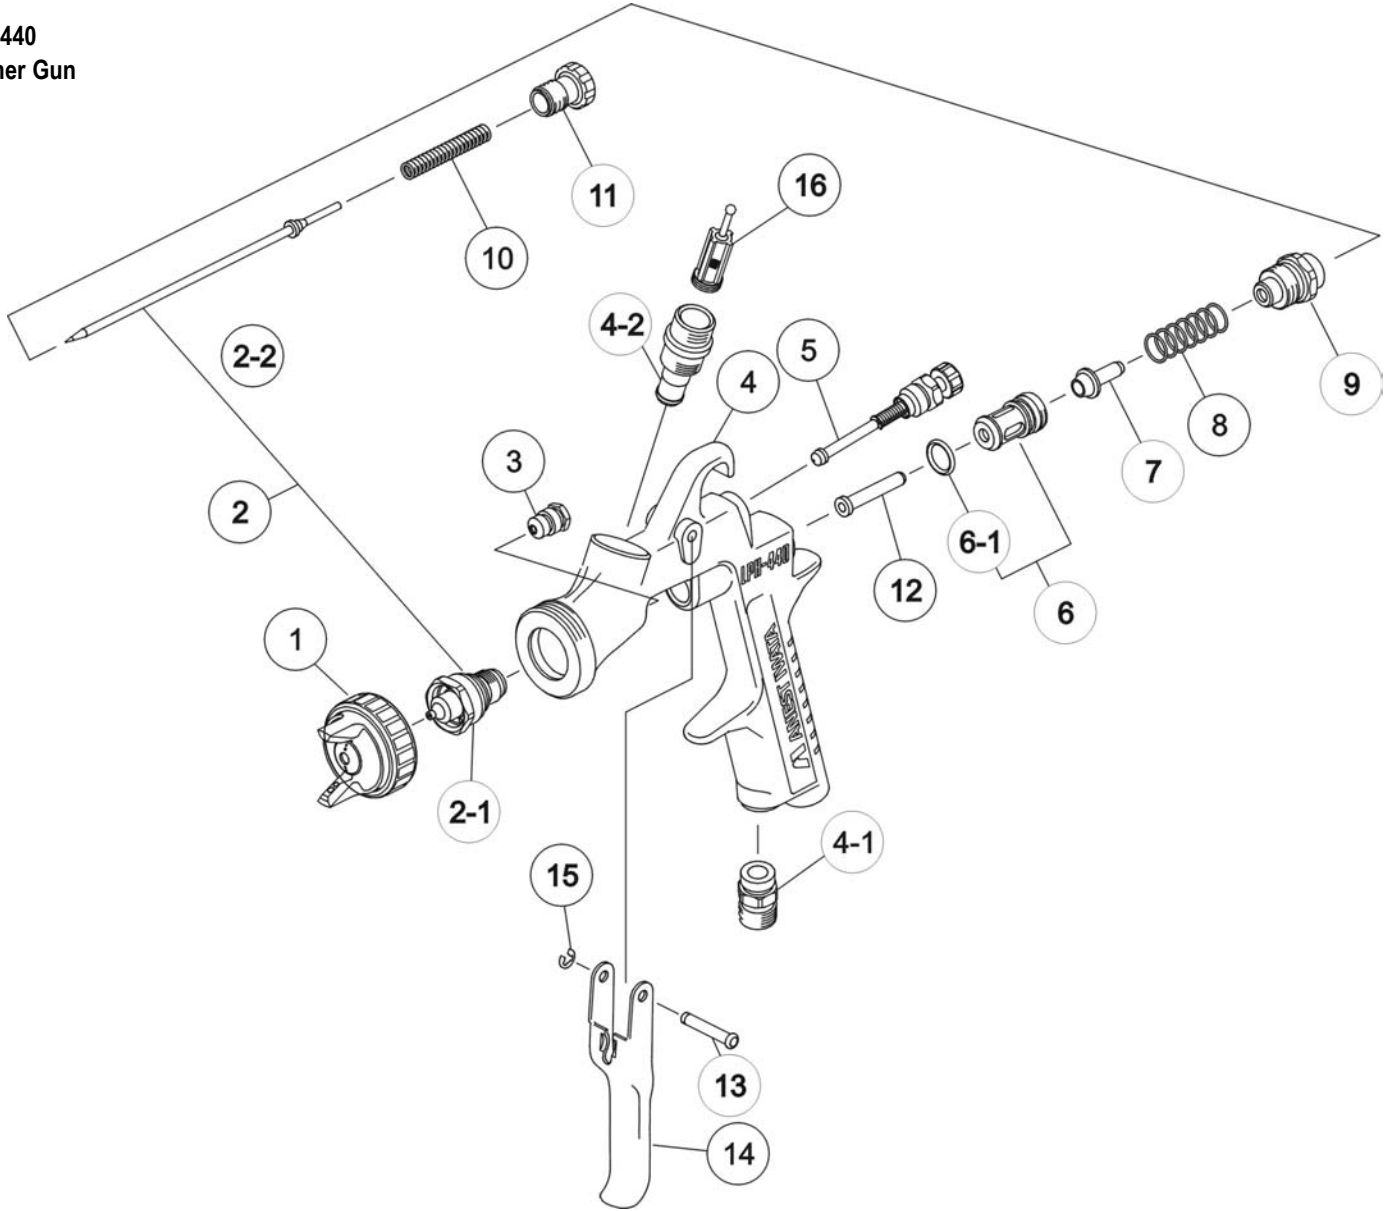

Manual Spray Guns

**LPH440
Primer Gun**

Ref #	Part #	Description	Remarks
1	93638600	AIR CAP SET "LPH440"	
2	93643600	NOZZLE/NEEDLE SET 1.4	
2	93645600	NOZZLE/NEEDLE SET 1.6	
2	93641600	NOZZLE/NEEDLE SET 1.8	
2	93647600	NOZZLE/NEEDLE SET 2.0	
2	93649600	NOZZLE/NEEDLE SET 2.5	
2-1	93642600	FULUID NOZZLE 1.4	MARKED AS 440L/14
2-1	93644600	FULUID NOZZLE 1.6	MARKED AS 440L/16
2-1	93640600	FULUID NOZZLE 1.8	MARKED AS 440L/18
2-1	93646600	FULUID NOZZLE 2.0	MARKED AS 440L/20
2-1	93648600	FULUID NOZZLE 2.5	MARKED AS 440L/25
2-2	93830600	FLUID NEEDLE 1.4/1.6	MARKED AS 20015
2-2	93831600	FLUID NEEDLE 1.8/2.0	MARKED AS 20020
2-2	93832600	FLUID NEEDLE 2.5	MARKED AS 20025
3	93810620	CARTRIDGE PACKING	
4	N/A	GUN BODY	
4-1	93660300	AIR NIPPLE	1/4"
4-2	93650531	FLUID NIPPLE	M16X1.5
5	93842601	PATTERN ADJUST SET	
6	93843530	AIR VALVE SEAT SET	
6-1	96638008	O RING	
7	93591530	AIR VALVE	
8	93719530	AIR VALVE SPRING	
9	93844531	FLUID ADJUST GUIDE SET	
10	93593530	FLUID NEEDLE SPRING	
11	93594532	FLUID ADJUST KNOB	
12	93595530	AIR VALVE SHAFT	
13	93667360	TRIGGER STUD	
14	93517600	TRIGGER	
15	93912030	STOPPER	2PCS/PACK
16	93515500	FILTER	60MESH
	93576530	L GASKET (BLACK)	FOR AIR CAP SET
	93608320	AIR CAP GASKET (WHITE)	
	93538600	GUN WRENCH	
	5650	REPAIR SERVICE KIT	3, 6-1, 8, 10, 13, 15
	2950	MK5 MAINTENANCE KIT	
	2997	TEST CAP GAUGE SET "LPH440"	

LPH440
Primer Gun