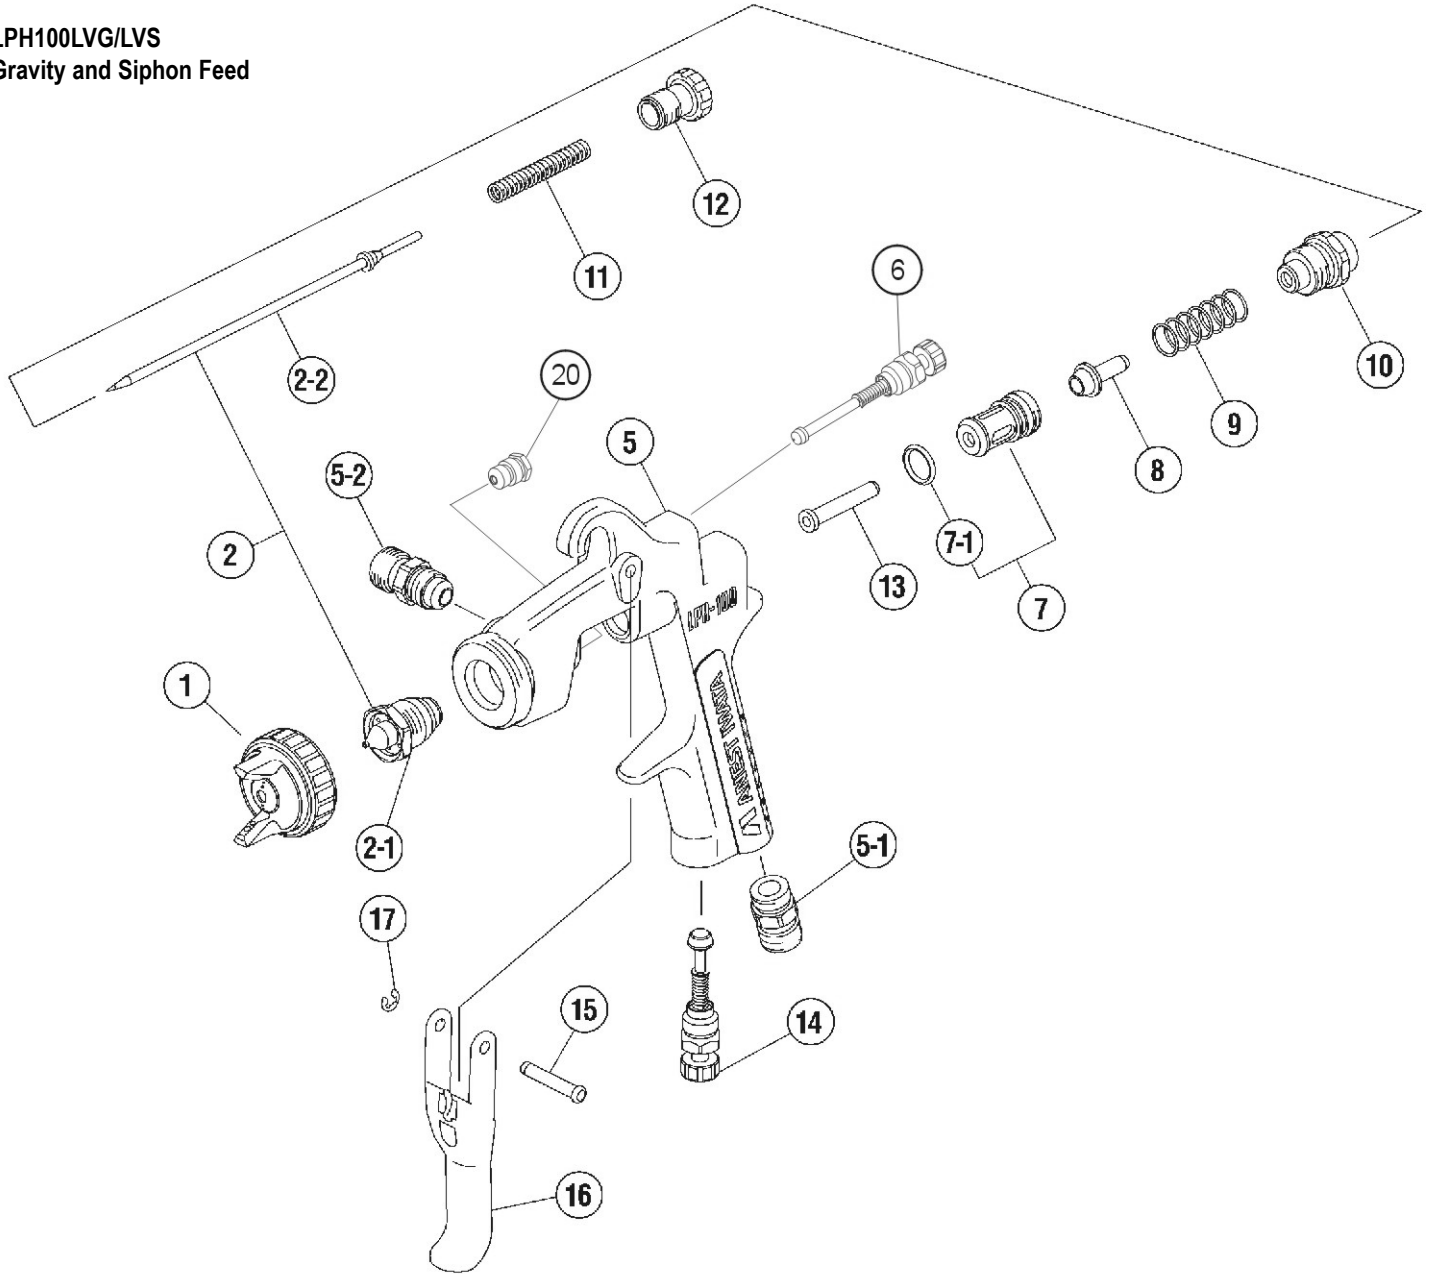

LPH100LVG/LVS
Gravity and Siphon Feed

Manual Spray Guns

LPH100P
Pressure Feed

Ref #	Part #	Description	Remarks
1	93832531	AIR CAP SET "LPH100-E1"	081P/101P/131P/151P
1	93811601	AIR CAP SET "LPH100-G2"	122P
2	93855600	NOZZLE/NEEDLE SET 0.8	
2	93856600	NOZZLE/NEEDLE SET 1.0	
2	93857600	NOZZLE/NEEDLE SET 1.2	
2	93833530	NOZZLE/NEEDLE SET 1.3	
2	93802600	NOZZLE/NEEDLE SET 1.5	
2-1		FLUID NOZZLE	SUPPLIED AS SET
2-2		FLUID NEEDLE	SUPPLIED AS SET
3	93810620	CARTRIDGE PACKING	
4	N/A	GUN BODY	
4-1	93660300	AIR INLET	1/4"
4-2	93515600	FLUID NIPPLE	3/8"
4-2	93584530	FLUID NIPPLE	1/4" (OPTION)
5	93842531	PATTERN ADJUST SET	
6	93843530	AIR VALVE SEAT SET	
6-1	96638008	O RING	
7	93591530	AIR VALVE	
8	93719530	AIR VALVE SPRING	
9	93844531	FLUID ADJUST GUIDE SET	
10	93593530	FLUID NEEDLE SPRING	
11	93594532	FLUID ADJUST KNOB	
12	93595530	AIR VALVE SHAFT	
13	93845531	AIR ADJUST SET	
14	93667360	TRIGGER STUD	
15	93597530	TRIGGER	
16	93912030	STOPPER	2PCS/PACK
	93576530	L GASKET (BLACK)	FOR AIR CAP SET
	93608320	AIR CAP GASKET (WHITE)	
	93538600	GUN WRENCH	
	5650	REPAIR SERVICE KIT	3, 6-1, 8, 10, 14, 16
	2950	MK5 MAINTENANCE KIT	
	2987	TEST CAP GAUGE SET "LPH100-E1"	081P/101P/131P/151P
	2986	TEST CAP GAUGE SET "LPH100-G2"	122P