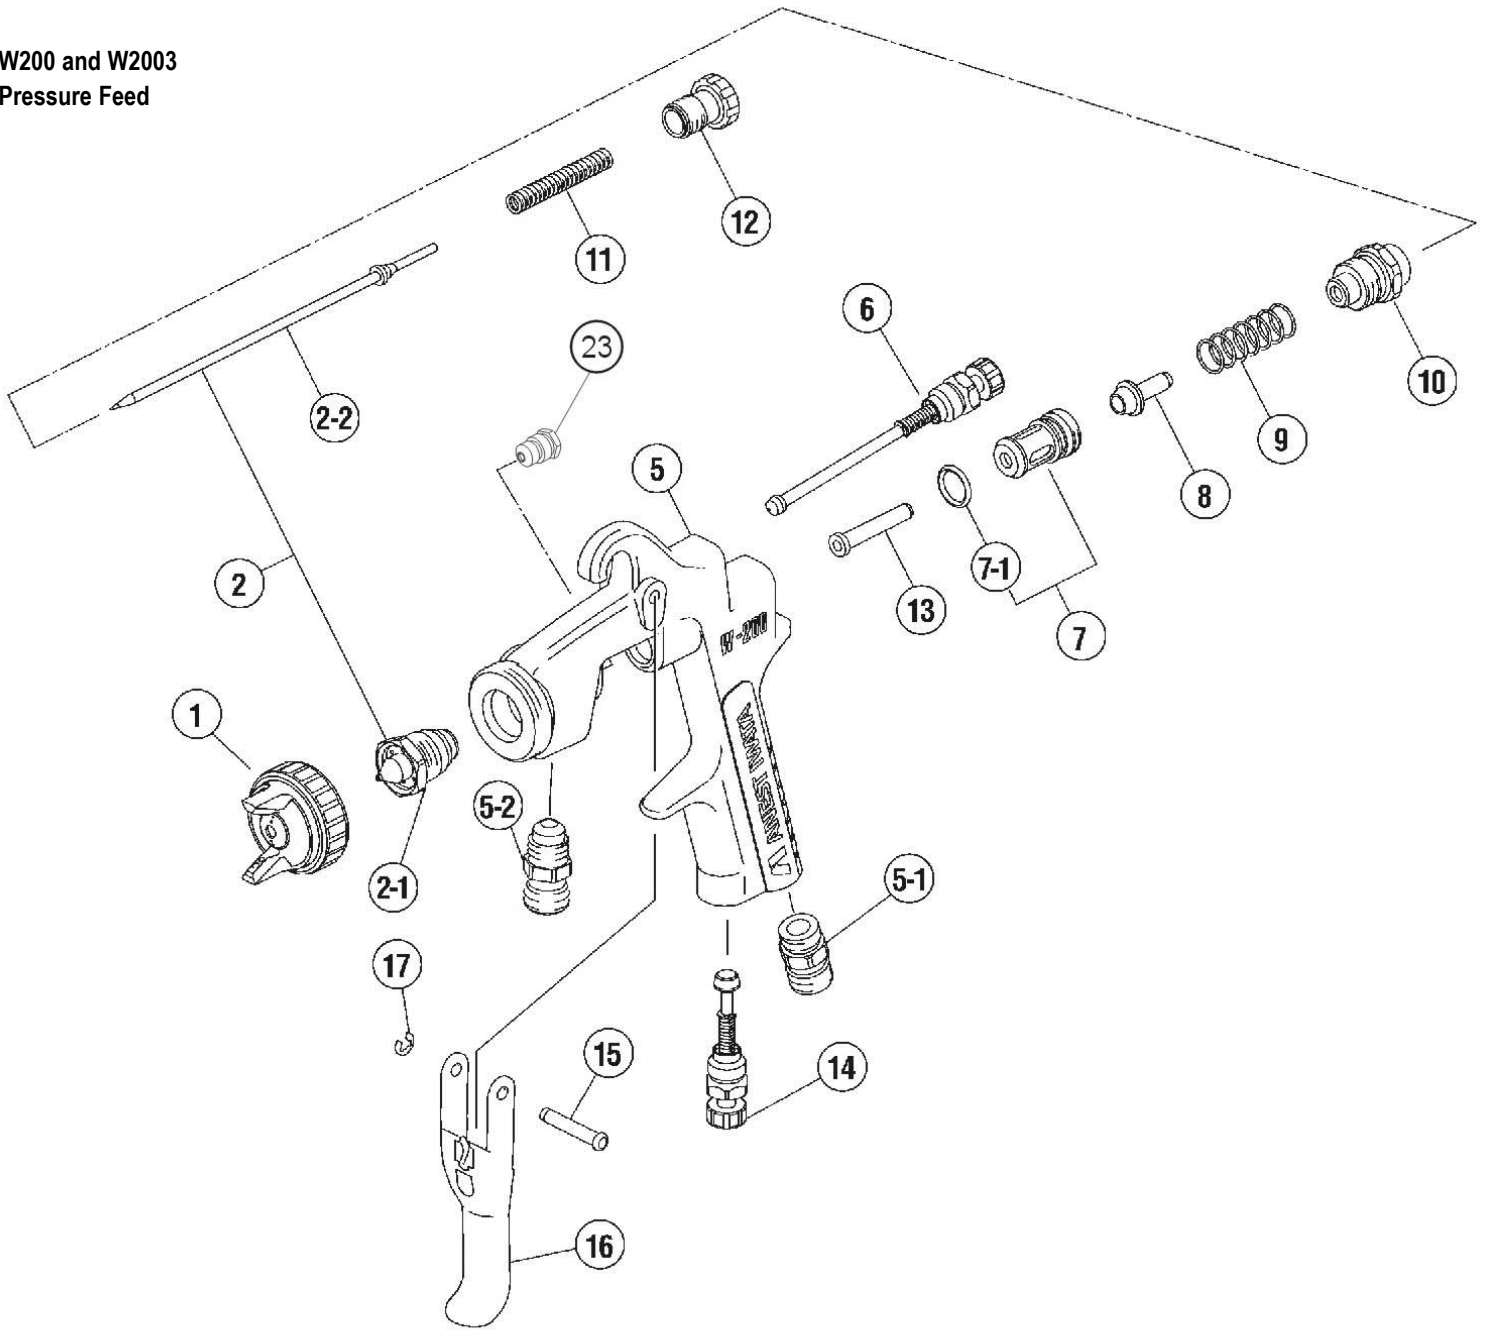

W200 and W2003
Pressure Feed

Manual Spray Guns

**W101 / W100
Gravity and Siphon
Feed**

Ref #	Part #	Description	Remarks
1	93689610	AIR CAP SET "W101-E1"	W101-101G/S
1	93735610	AIR CAP SET "W101-K1"	W101-131G/S,151G/S
1	93696610	AIR CAP SET "W101-H2"	W101-132G/S,152G/S
1	93662610	AIR CAP SET "W101-H4"	W101-134G/S
1	93700610	AIR CAP SET "W101-N1"	W101-181G/S
1	93803611	AIR CAP SET "W100-E1"	W100-101G/S
1	93805611	AIR CAP SET "W100-K1"	W100-131G/S, 151G/S
1	93800611	AIR CAP SET "W100-H2"	W100-132G/S, 152G/S
1	93806611	AIR CAP SET "W100-H4"	W100-134G/S
1	93808611	AIR CAP SET "W100-N1"	W100-181G/S
2	93691610	NOZZLE/NEEDLE SET 1.0	W101
2	93666610	NOZZLE/NEEDLE SET 1.3	W101
2	93698610	NOZZLE/NEEDLE SET 1.5	W101
2	93702610	NOZZLE/NEEDLE SET 1.8	W101
2	93888610	NOZZLE/NEEDLE SET 1.0	W100
2	93801610	NOZZLE/NEEDLE SET 1.3	W100
2	93807610	NOZZLE/NEEDLE SET 1.5	W100
2	93809610	NOZZLE/NEEDLE SET 1.8	W100
2-1	93692610	FLUID NOZZLE 1.0	W101, MARKED AS W101/10
2-1	93667610	FLUID NOZZLE 1.3	W101, MARKED AS W101/13
2-1	93699610	FLUID NOZZLE 1.5	W101, MARKED AS W101/15
2-1	93703610	FLUID NOZZLE 1.8	W101, MARKED AS W101/18
2-1	93506610	FLUID NOZZLE 1.0	W100, MARKED AS W100/10
2-1	93501610	FLUID NOZZLE 1.3	W100, MARKED AS W100/13
2-1	93509610	FLUID NOZZLE 1.5	W100, MARKED AS W100/15
2-1	93511610	FLUID NOZZLE 1.8	W100, MARKED AS W100/18
2-2	93537600	FLUID NEEDLE 1.0	MARKED AS 10008H
2-2	93578530	FLUID NEEDLE 1.3/1.5	MARKED AS 10013
2-2	93703530	FLUID NEEDLE 1.8	MARKED AS 10018
5	N/A	GUN BODY	
5-1	93660300	AIR NIPPLE	1/4"
5-2	93584530	FLUID NIPPLE	1/4"
6	93842531	PATTERN ADJUST SET	
7	93843530	AIR VALVE SEAT SET	
7-1	96638008	O RING	
8	93591530	AIR VALVE	
9	93719530	AIR VALVE SPRING	
10	93844531	FLUID ADJUST GUIDE SET	
11	93593530	FLUID NEEDLE SPRING	
12	93594532	FLUID ADJUST KNOB	
13	93595530	AIR VALVE SHAFT	
14	93845531	AIR ADJUST SET	
15	93667360	TRIGGER STUD	
16	93597530	TRIGGER	
17	93912030	STOPPER	2PCS/PACK
20	93810620	CARTRIDGE PACKING	
	93576530	L GASKET (BLACK)	FOR AIR CAP SET
	93608320	AIR CAP GASKET (WHITE)	
	93538600	GUN WRENCH	
	5650	REPAIR SERVICE KIT	7-1, 9, 11, 15, 17, 20
	2950	MK5 MAINTENANCE KIT