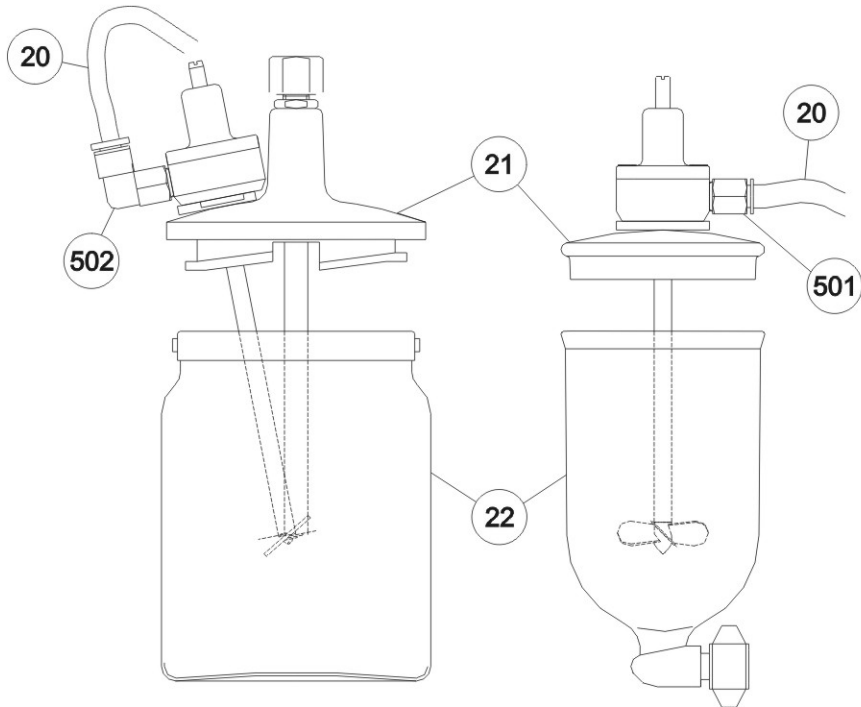

W101A / 100A
Agitator Gun

Manual Spray Guns

RG3L

Ref #	Part #	Description	Remarks
1	93022890	AIR CAP "1"	1/11
1	93025880	AIR CAP "2"	2/12
1	93026880	AIR CAP "3"	3/13
1	93023881	FAN PATTERN AIR CAP	S3
2	93042880	FLUID NOZZLE 0.4	1/11, MARKED AS 1
2	93041880	FLUID NOZZLE 0.6	2/12/S3, MARKED AS 2
2	93040890	FLUID NOZZLE 1.0	3/13, MARKED AS 3
3	93910880	FLUID NEEDLE 0.4	MARKED AS I
3	93937880	FLUID NEEDLE 0.6	MARKED AS II
3	93938880	FLUID NEEDLE 1.0	MARKED AS III
4	93028890	JAM NUT	
5	93940880	NEEDLE PACKING SET	
6	93001890	NEEDLE PACKING SEAT	
7	N/A	GUN BODY	
7-1	93005890	FLUID NIPPLE	1/4"
8	93162890	TRIGGER	
9	93912030	STOPPER	2PCS/PACK
10	93167890	TRIGGER STUD	
11	93006880	AIR VALVE SHAFT	
12	93912880	AIR VALVE SEAT SET	
12-1	96638005	O RING	
13	93011880	AIR VALVE SEAT SCREW	
14	93027880	BLANKING PLUG	1/2/3/S3
14	93939880	AIR ADJUST SET	11/12/13
15	93012880	AIR VALVE SPRING	
16	93013880	AIR VALVE	
17	93936880	FLUID ADJUST GUIDE SET	
18	93015880	FLUID NEEDLE SPRING	
19	93017880	FLUID ADJUST KNOB	
	93280881	GUN WRENCH	
	2860	REPAIR SERVICE KIT	5, 6, 9, 12-1
	2950	MK5 MAINTENANCE KIT