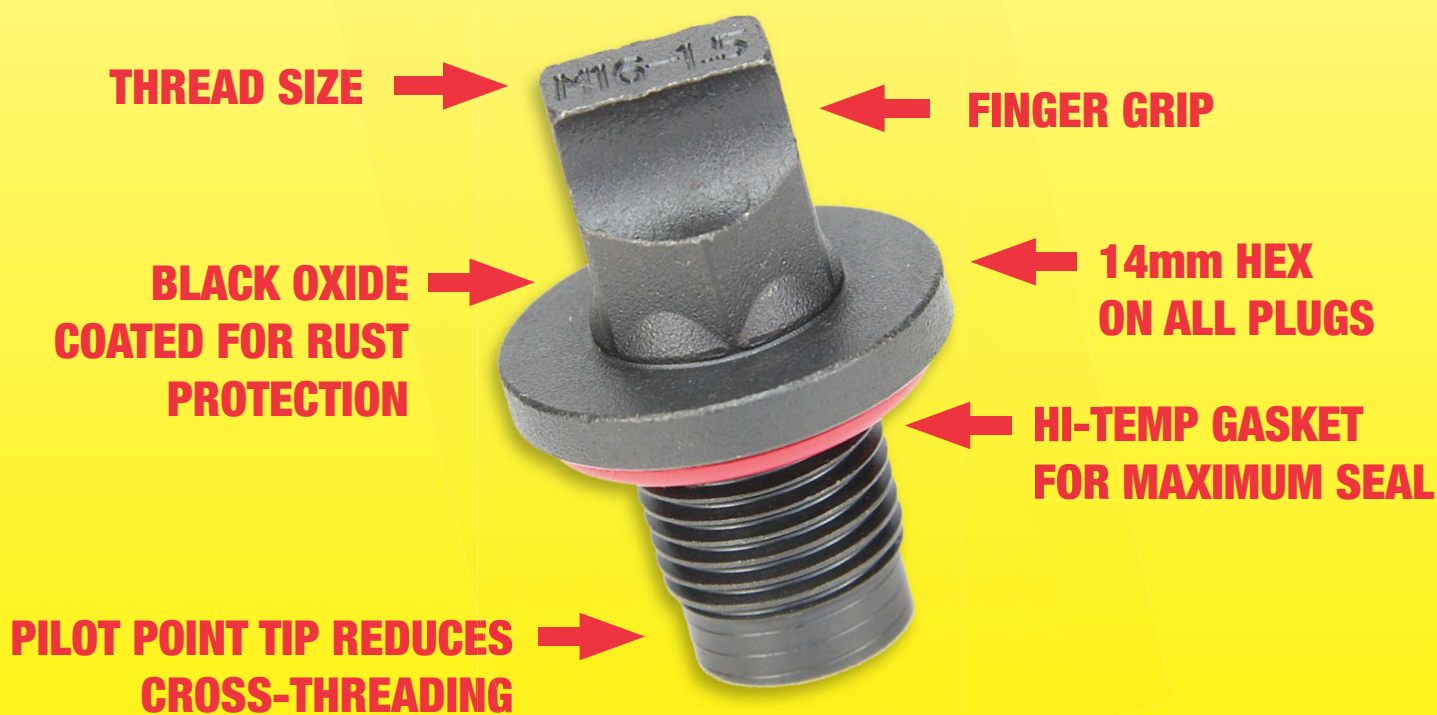

ACCUFIT[®] OIL DRAIN PLUGS

2000 – 2018 VEHICLE APPLICATION GUIDE

Scan to view an instructional video and visit our mobile Oil Drain Plug Selector today!

MORE COVERAGE • FEWER PART NUMBERS
SUPERIOR FEATURES • HIGHER QUALITY

AVOID LEAKS AND COSTLY ENGINE DAMAGE...ALWAYS USE THREAD SEALANT!

**NO LEAKS, NO SEEPS!
NO STAINS, NO DRIPS!**

"I did my first oil change on my new vehicle. Installed a new OEM crush washer included in the filter box. I had a slow leak from the drain plug. Torqued the bolt correctly and tried another OEM crush washer with the same result. Did some research and found the Accufit drain plug. I ordered and installed it and the leak is gone. I really like the nitrile rubber gasket, much better seal than the aluminum OEM crush washer."