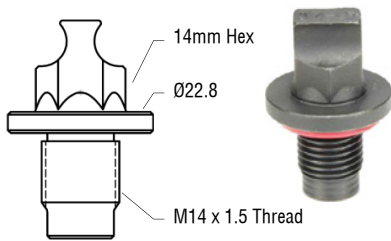

OIL DRAIN PLUG CHART

ODP-00007, M14x1.50