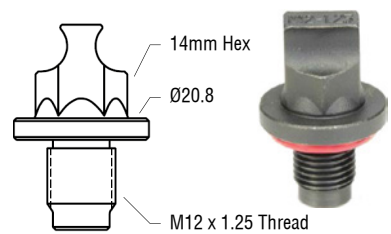

ODP-00011, M12x1.25