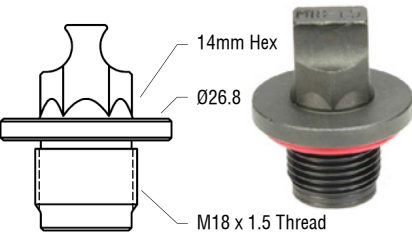

ODP-00013, M18x1.50