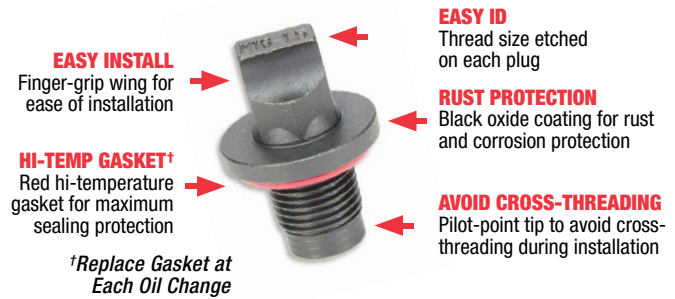

ACCUFIT® OIL DRAIN PLUGS

Finally, a high-coverage/low part number oil drain plug program. The ACCUFIT® Oil Drain Plug Program reduces the needed inventory of part numbers by 80%, **saving up to 75% on inventory costs** - while still achieving the same vehicle application coverage. This means fewer part numbers to stock and much easier part selection. In addition, ACCUFIT® oil drain plugs have more features and are of a higher quality than any other OEM or aftermarket drain plug available.

MORE COVERAGE • FEWER PART NUMBERS
SUPERIOR FEATURES • HIGHER QUALITY

Part #	Replacement Gasket**	Size	Application
ODP-00007(B or C)*	ODP-10007	M14x1.5	1986-2017 Acura, 1985-92, 95-2017 Audi, 1985-86, 2013-17 Buick, 1997-2001, 03-04, 2014-16 Cadillac, 1985-88, 1999-2017 Chevy, 1987-2017 Chrysler, 1985-2017 Dodge, 1989-98 Eagle, 2012-17 Fiat, 1985-2017 Ford, 2017 Genesis, 1989-97 Geo, 2001-10, 2014-16 GMC, 1985-2017 Honda, 1987-2012, 2014-17 Hyundai, 1985-2004, 2016 Isuzu, 1997-98, 2000-17 Jaguar, 1999-2017 Jeep, 1994-2017 Kia, 2003-09, 2016-17 Land Rover, 1988-2014 Lincoln, 1985-2014 Mazda, 1985-2001, 11-17 Mercedes-Benz, 1985-2011 Mercury, 1985-89 Merkur, 1985-2017 Mitsubishi, 2016-17 Nissan, 1985-88 Olds, 1985-2001 Plymouth, 1986-94, 2009 Pontiac, 2011-17 Ram, 1985-2009 Saab, 2000-05, 2008 Saturn, 1989-2008 Suzuki, 1985-2017 Volkswagen
ODP-00008(B or C)	ODP-10007	M14x1.25	1988-89 Eagle, 1990-2003 Ford, 1985-86 Jeep
ODP-00009(B or C)	ODP-10009	M12x1.75	1985-2007, 2011-17 Buick, 1985-2007, 2011-17 Cadillac, 1985-2007, 2011-18 Chevy, 1995-2017 Ford, 1985-2007, 2011-18 GMC, 2003-07 Hummer, 1996-2000, 2003-08, 2016 Isuzu, 2016-17 Jaguar, 2000-17 Lincoln, 1998-99, 2001-08, 11-13 Mazda, 1995-2002, 04, 08, 11 Mercury, 1985-2004 Olds, 1985-2007 Pontiac, 1991-2002, 05-09 Saturn, 2001-12 Workhorse
ODP-00010(B or C)	ODP-10009	M12x1.5	1985-2017 BMW, 1985-98, 2011-17 Mercedes-Benz, 2016-17 Mini, 2015 Nissan
ODP-00011(B or C)	ODP-10009	M12x1.25	1985-88, 1998-2002, 16-17 Chevy, 1989-97 Geo, 2009-17 Infiniti, 1992-2003, 2009-17 Lexus, 2009-17 Nissan, 2010 Pontiac, 2010-13, 2016 Scion, 1989-2003, 2010-13, 2016-17 Toyota
ODP-00012(B or C)	ODP-10012	M16x1.5	1990-92 Dodge, 1988-92 Eagle, 1985-96 Jaguar, 1985-91 Peugeot, 1985-87 Renault
ODP-00013(B or C)	ODP-10013	M18x1.5	2003-17 BMW, 1990-93, 2002-06 Dodge, 1985-86 Plymouth, 2013, 2016-17 Ram, 1985-92 Toyota, 1994-2009, 2011-17 Volvo
ODP-00014(B or C)	ODP-10014	M22x1.5	1994-95 BMW, 1988-2000 Chevy, 1994-2001 Dodge, 1985-86, 1988-99 GMC, 1985-95 Jeep
ODP-00015(B or C)†	ODP-10015	M26x1.5	1990-95 Audi, 1985-89 Mercedes-Benz, 1993, 95 Volkswagen, 1985-87 Volvo
ODP-00016(B or C)	ODP-10009	1/2-20	1992-2000 AMG, 1985-88 AMC, 1985-96 Buick, 1985-86, 1992-96 Cadillac, 1985-96 Chevy, 1985-99 Chrysler, 1985-2006 Dodge, 1993-97 Eagle, 1985-96 Ford, 1985-96 GMC, 1985-2006 Jeep, 1985-90 Lincoln, 1985-89 Mercury, 1998-99 Mitsubishi, 1985-94 Olds, 1985-99 Plymouth, 1985-95 Pontiac
ODP-00017(B or C)	ODP-10012	5/8-18	1950-65 Cadillac, 1959-61 Chrysler, 1959-63 Dodge, 1959-63 Plymouth
ODP-00018(B or C)	ODP-10013	3/4-16	1985-86 Dodge, 1985-95 Volvo
ODP-00019(B or C)	ODP-10019	M20x1.5	1985-86 Dodge, 1987 Isuzu, 1985-86 Plymouth, 1985-2017 Subaru

*Packaging Option B
1 Drain Plug/Bag
5 Bags/Case**

*Packaging Option C
1 Drain Plug/Card
5 Cards/Case

**Replacement Gaskets
10 Gaskets/Bag
1 Bag/Case

†ODP-00015B Case Qty is 3