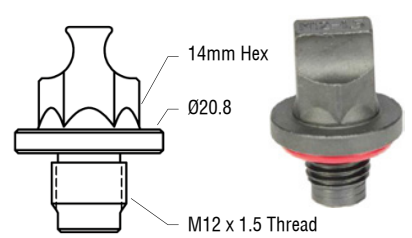

ACCUFIT® oil drain plugs cover 93% of vehicles on the road with just 13 part numbers, including domestic, European, Japanese, Asian, and British models.

ODP-00008, M14x1.25

ODP-00009, M12x1.75

ODP-00010, M12x1.50