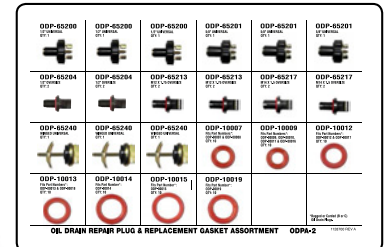

ODPA-2 OIL DRAIN REPAIR PLUG AND REPLACEMENT GASKET ASSORTMENT

The ODP-2, Oil Drain Repair Plug and Replacement Gasket Assortment, includes 6 ACCUFIT® oil drain repair plugs (21 plugs) and 7 hi-temp replacement gaskets (70 gaskets). The red hi-temp nitrile rubber gasket will ensure maximum sealing protection. Oil drain repair plugs offer a fast and inexpensive solution to stripped oil drain pan threads. Using a universal or oversize design allows a temporary or permanent repair if the threads in the pan are too ruined for a standard OE plug.