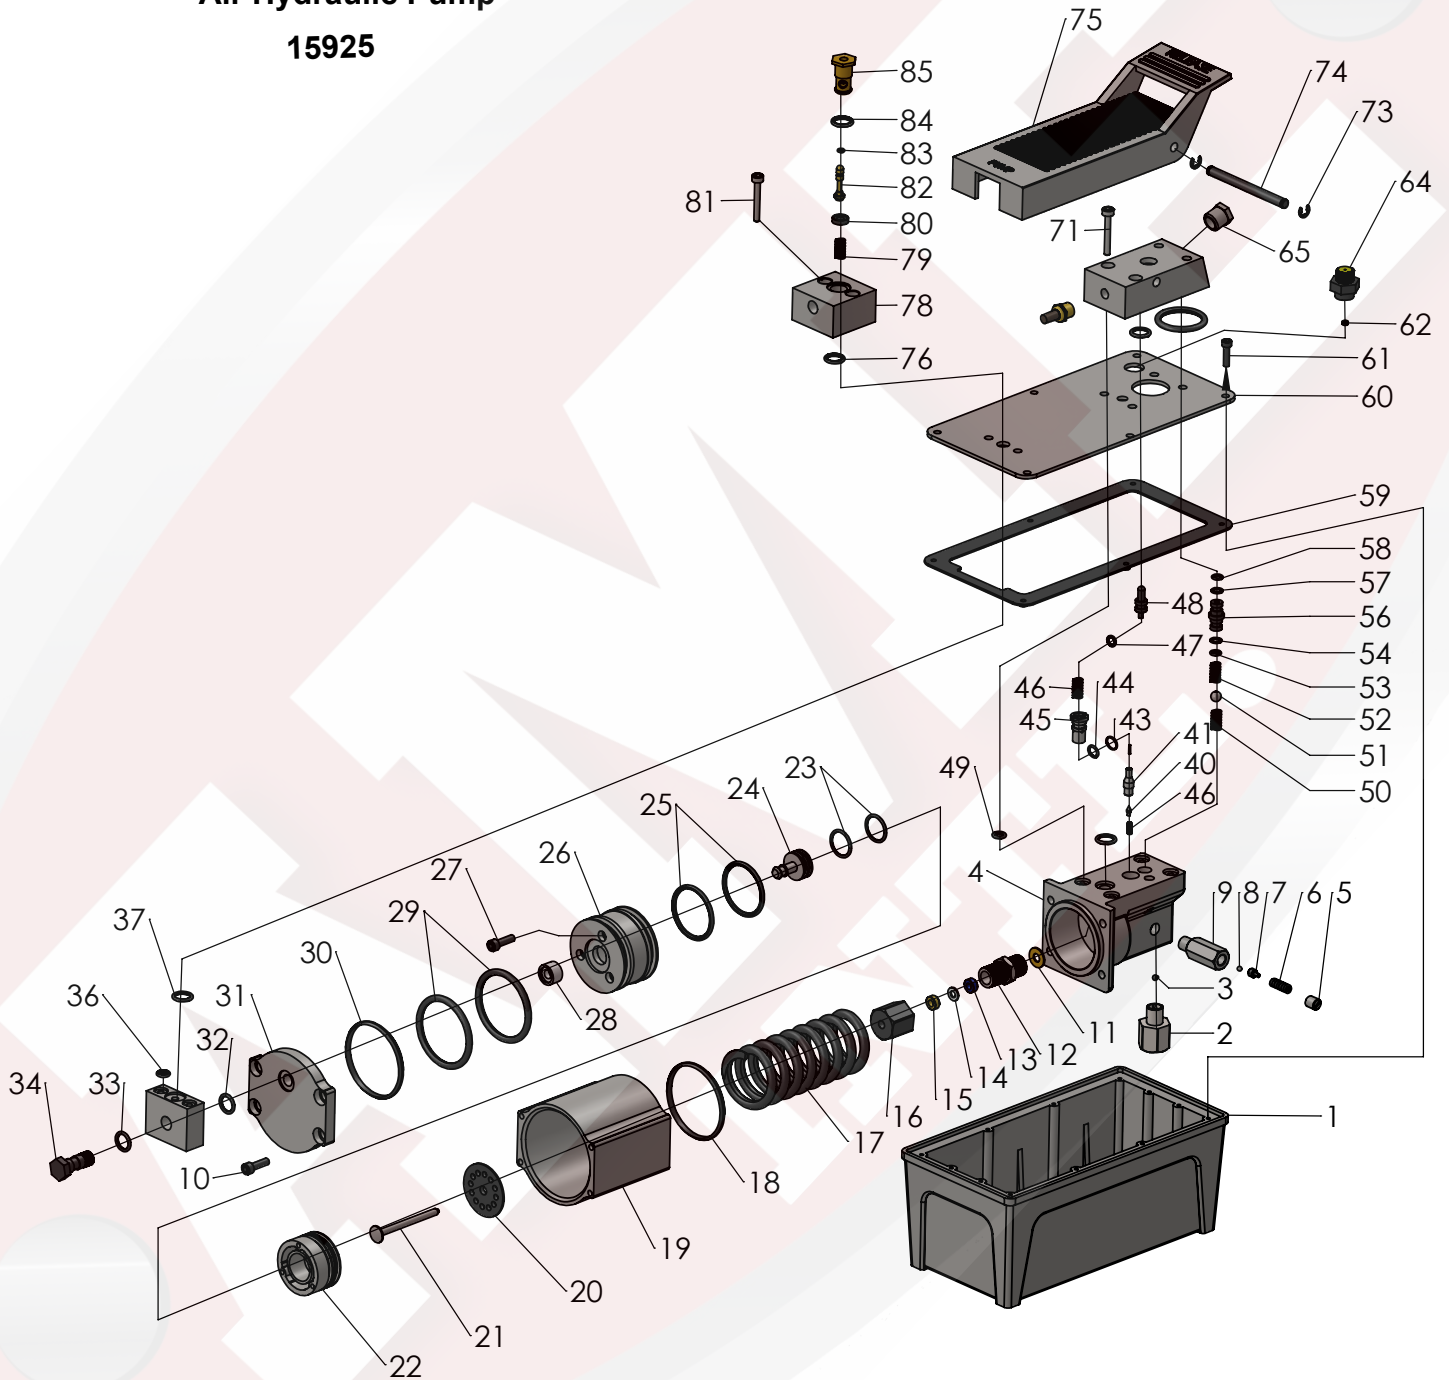

PARTS BREAKDOWN

Parts List For Air Hydraulic Pump 15925

PARTS BREAKDOWN

Parts List For

Air Hydraulic Pump

15925

Item No	Part No	Description	Qty	Item No	Part No	Description	Qty	Item No	Part No	Description	Qty
1	15925-001	Oil reservoir	1	31	15925-031	Rear Cover	1	61	15925-061	Screw	12
2	15925-002	Oil Filter	1	32	15925-032	O-Ring	1	62	15925-062	O-Ring	2
3	15925-003	Oil Filter	1	33	15925-033	O-Ring	1	63	15925-063	Oil Filter Plug	1
4	15925-004	Valve Block	1	34	15925-034	Bolt	1	64	15925-064	Oil Filter Plug	1
5	15925-005	Screw	1	35	15925-035	Fixing Base	1	65	15925-065	Screw	1
6	15925-006	Spring	1	36	15925-036	O-Ring	2	66	15925-066	Oil Filter	1
7	15925-007	Ball Seat	1	37	15925-037	O-Ring	1	67	15925-067	O-Ring	1
8	15925-008	Steel Ball	1	38	15925-038	O-Ring	1	68	15925-068	O-Ring	1
9	15925-009	Safety Valve	1	39	15925-039	Spring	1	69	15925-069	Exhaust Muffler	1
10	15925-010	Bolt	8	40	15925-040	Ball Seat	1	70	15925-070	Fixing Base	1
11	15925-011	CopperWasher	1	41	15925-041	Steel Ball	1	71	15925-071	Bolt	4
12	15925-012	Pump Cylinder	1	42	15925-042	O-Ring`	1	72	15925-072	Spring	1
13	15925-013	Y-Seal	1	43	15925-043	NylonGasket	1	73	15925-073	Snap Ring	2
14	15925-014	NylonGasket	1	44	15925-044	ReleaseValve	1	74	15925-074	Shaft	1
15	15925-015	CopperWasher	1	45	15925-045	Ball Seat	1	75	15925-075	Foot Pedal	1
16	15925-016	Nut	1	46	15925-046	Spring	1	76	15925-076	O-Ring	1
17	15925-017	Spring	1	47	15925-047	O-Ring	1	77	15925-077	Screw	1
18	15925-018	O-Ring	1	48	15925-048	Release Rod	1	78	15925-078	Air Valve	1
19	15925-019	Pump Housing	1	49	15925-049	O-Ring	4	79	15925-079	Spring	1
20	15925-020	Washer	1	50	15925-050	Steel Ball	1	80	15925-080	Seal	1
21	15925-021	Pump Plunger	1	51	15925-051	Spring	1	81	15925-081	Bolt	2
22	15925-022	Air PistonBase	1	52	15925-052	Steel Ball	1	82	15925-082	Air Valve Rod	1
23	15925-023	O-Ring	2	53	15925-053	Spring	1	83	15925-083	O-Ring	1
24	15925-024	AirValve Shuttle	1	54	15925-054	O-Ring	1	84	15925-084	O-Ring	1
25	15925-024	O-Ring	2	55	15925-055	NylonGasket	1	84	15925-085	Seitch Coupler	1
26	15925-026	Piston	1	56	15925-056	Coupler	1				
27	15925-027	Bolt	3	57	15925-057	NylonGasket					
28	15925-028	ShuttleValve Seal	1	58	15925-058	O-Ring	1				
29	15925-029	O-Ring	2	59	15925-059	Seal					
30	15925-030	O-Ring	1	60	15925-060	Cover					