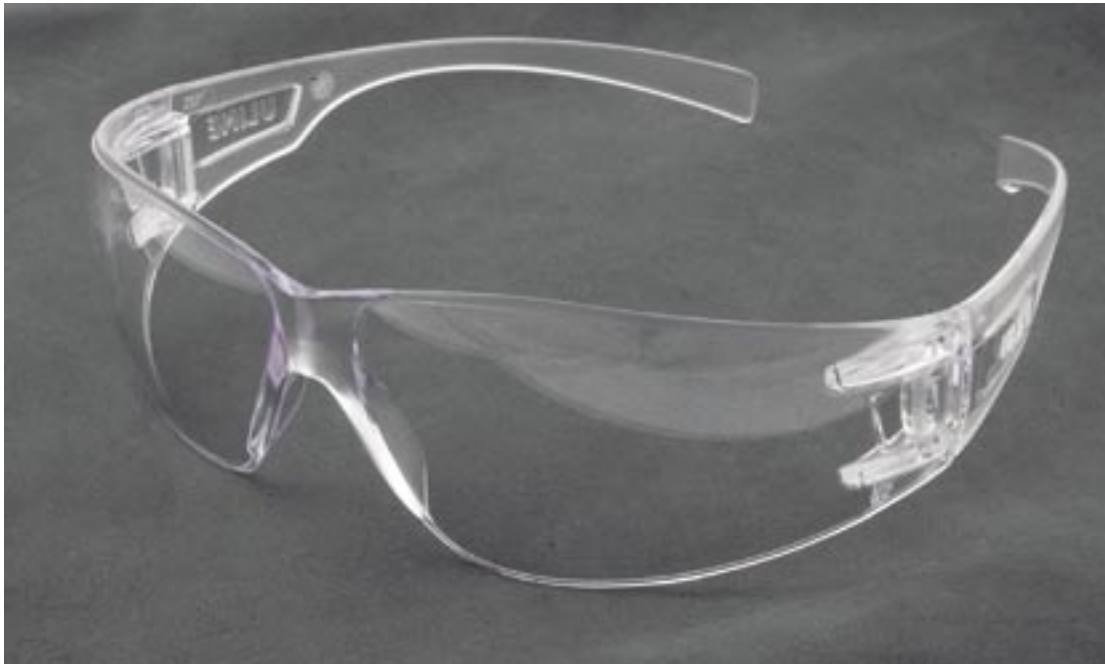

Part No. **ALL10258**

## Safety Glasses

Comfortable, lightweight, general purpose safety glasses have a clear wrap around lens for maximum visibility. ANSI-Z87.1 rated.

Discover various safety equipment in our online store.