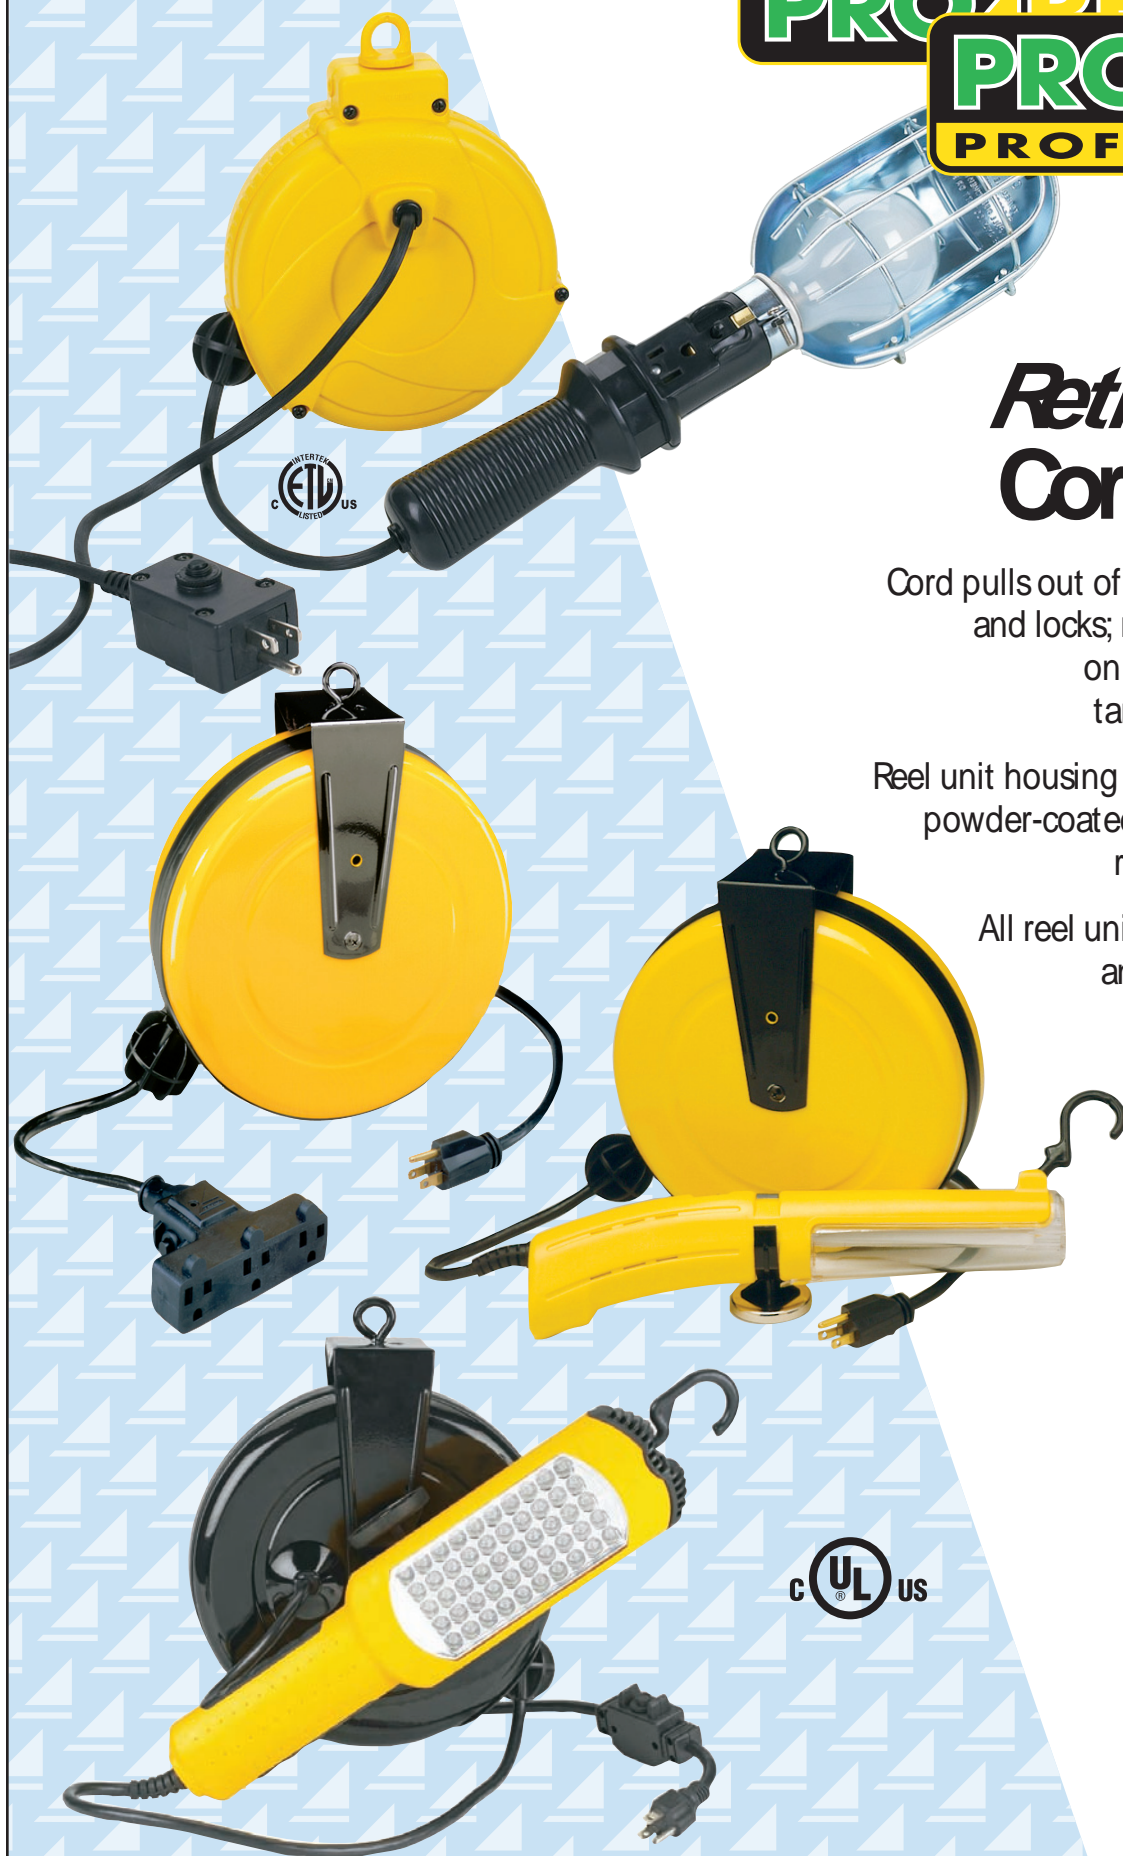

Alert... **Retractable Cord Reels**

Cord pulls out of reel to desired length and locks; retracts with slight tug on cord, providing built-in tangle-free cord storage.

Reel unit housing are either heavy-duty powder-coated metal or high impact resistant thermoplastic.

All reel units include instructions and hardware for ceiling or wall mounting.